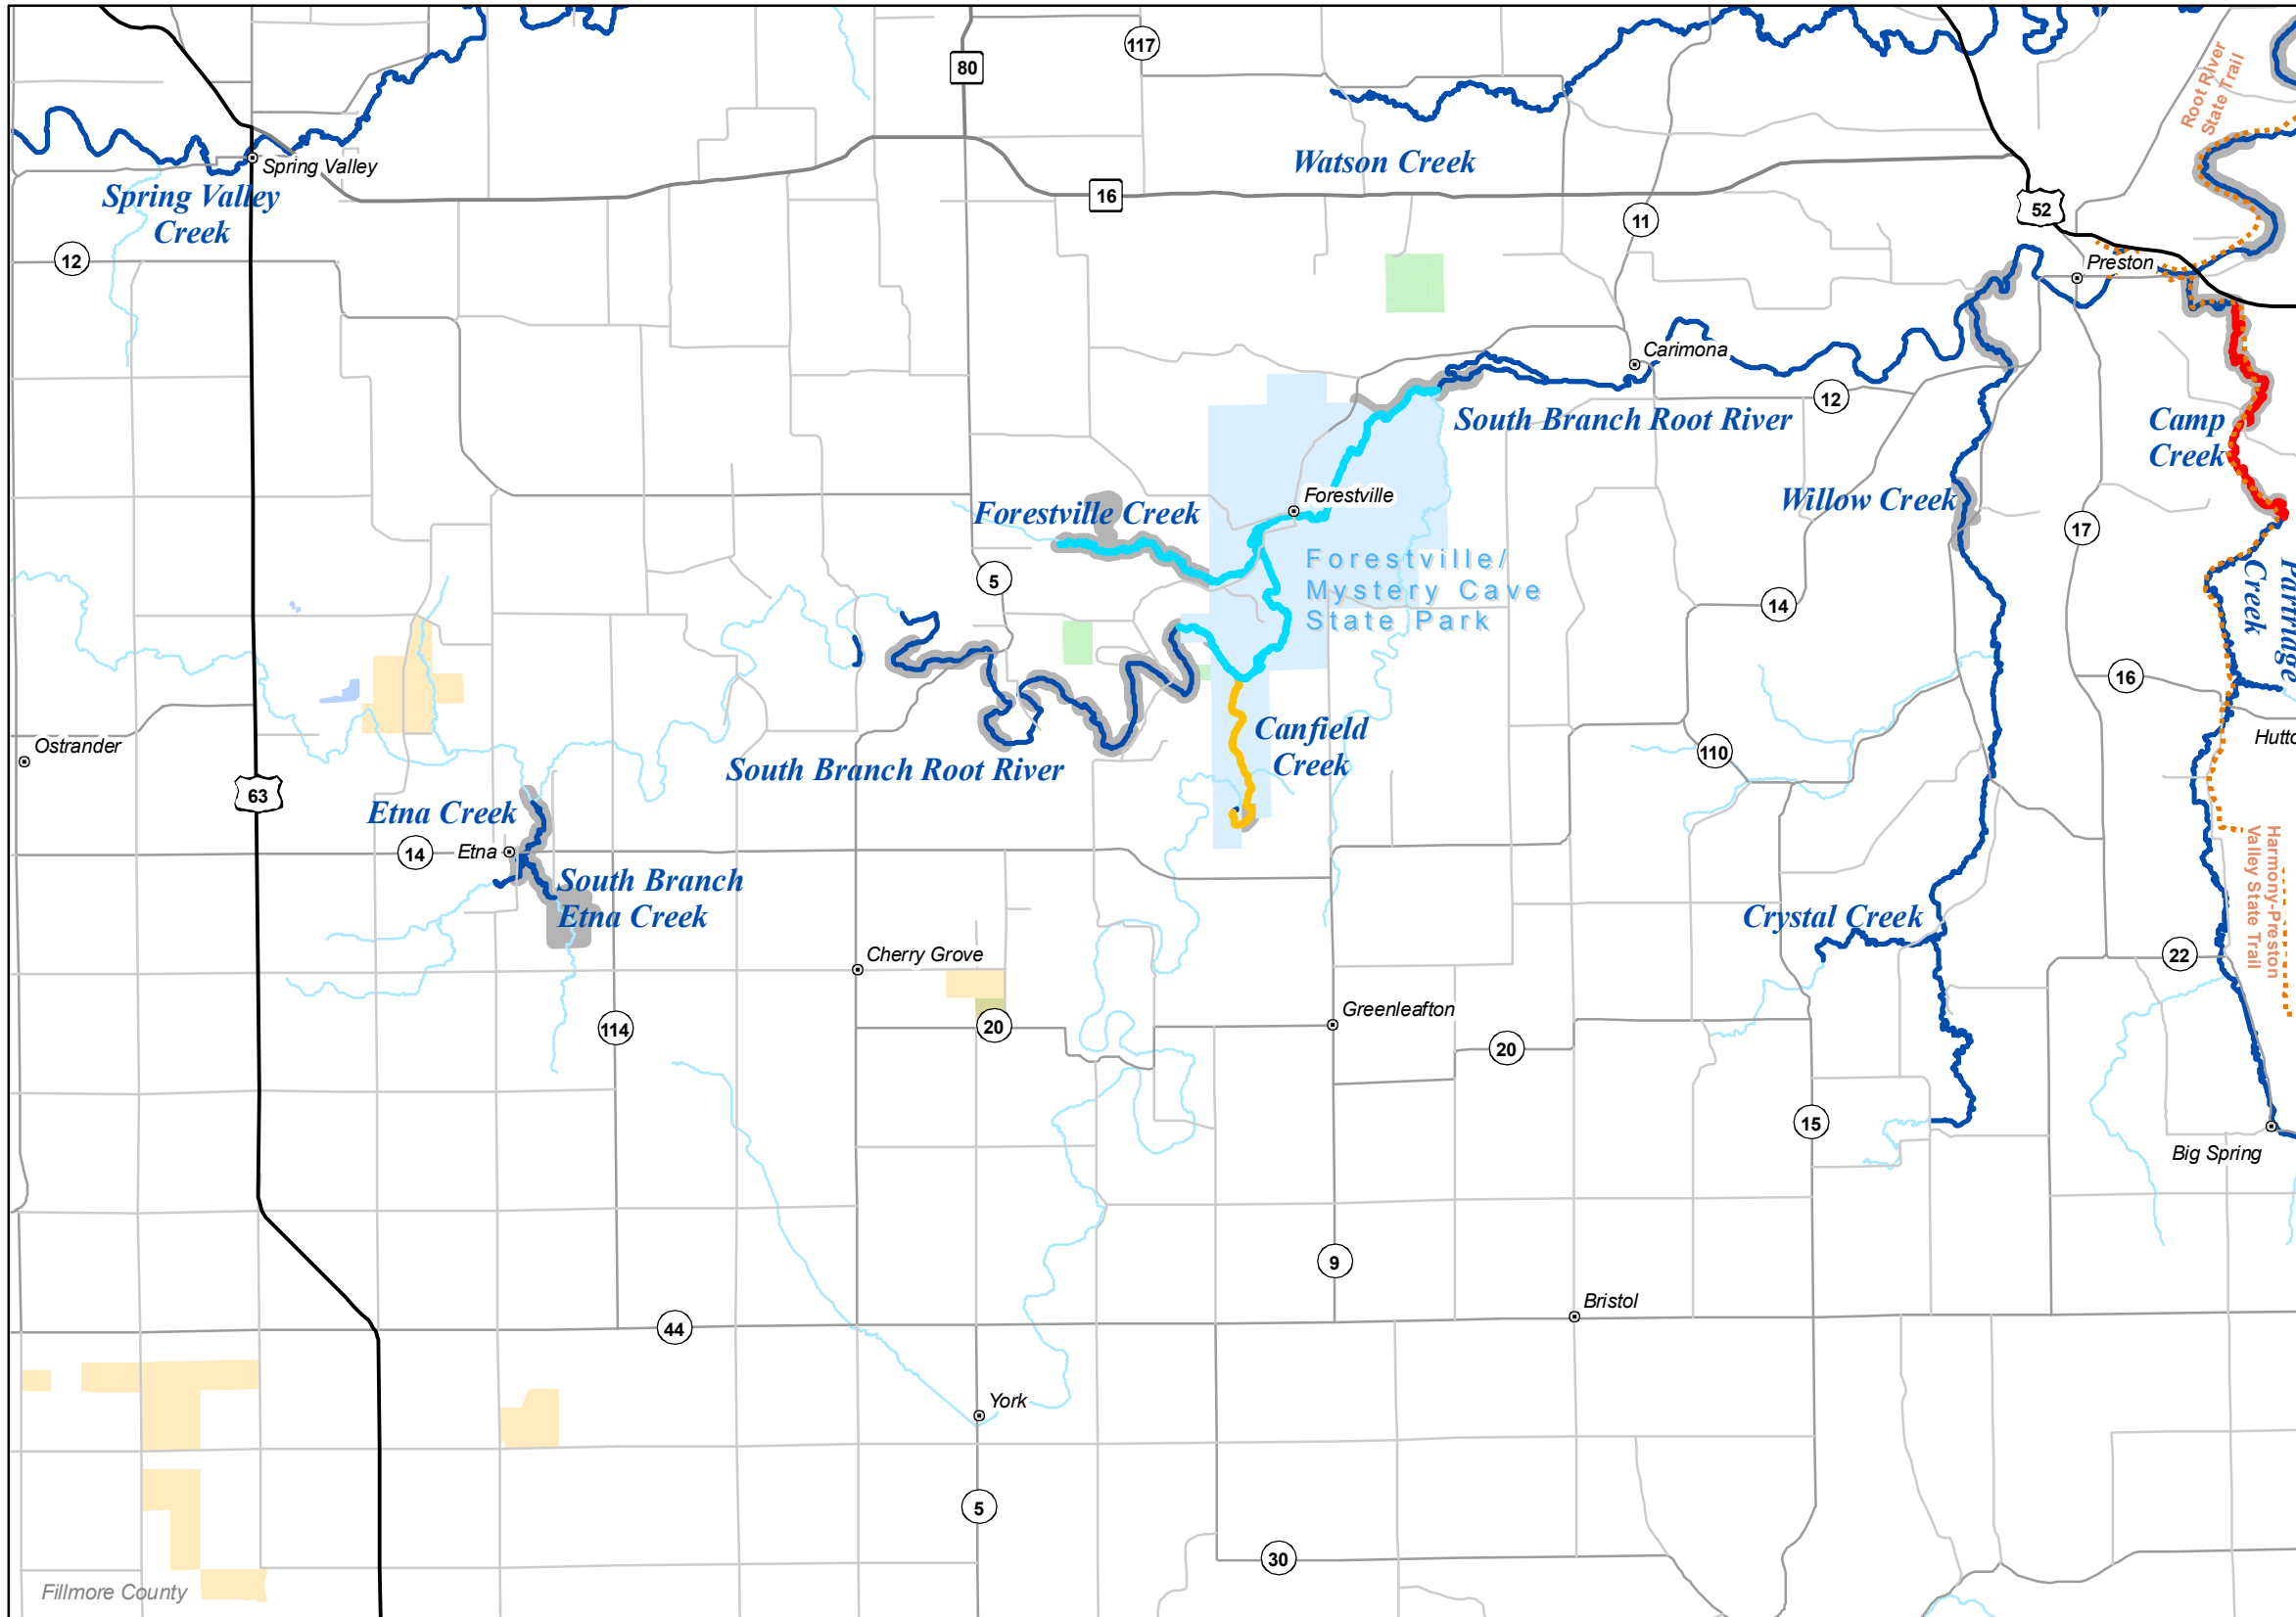

SE MAP 1

Legend

- Fisheries Offices
- Interstates
- Federal Highways
- State Highways
- County Roads
- Township Roads
- DNR Administered State Trails
- 12 to 16 Inch Protected Slot for All Trout (Artificial Lures or Flies Only)
- 12 to 16 Inch Protected Slot for All Trout (Bait Allowed)
- 12 Inch Minimum for Brook Trout, Bag Limit of 1 (Artificial Lures or Flies Only)
- Catch & Release for All Trout (Artificial Lures or Flies Only)
- Catch & Release for All Trout (Bait Allowed)
- Catch & Release for Brook Trout
- Fishable Trout Streams
- Streams
- Lakes
- Designated Trout Lakes

Non Designated Trout Lakes

- No Special Regulation
- Special Regulation - See Regulations Booklet
- Minnesota Valley Wildlife Refuge
- State Park Boundary
- Wildlife Management Areas - Publicly Accessible
- Scientific and Natural Area Boundaries
- Forestry Land
- Fishing Easements or Public Land
- Military Bases
- County Boundaries