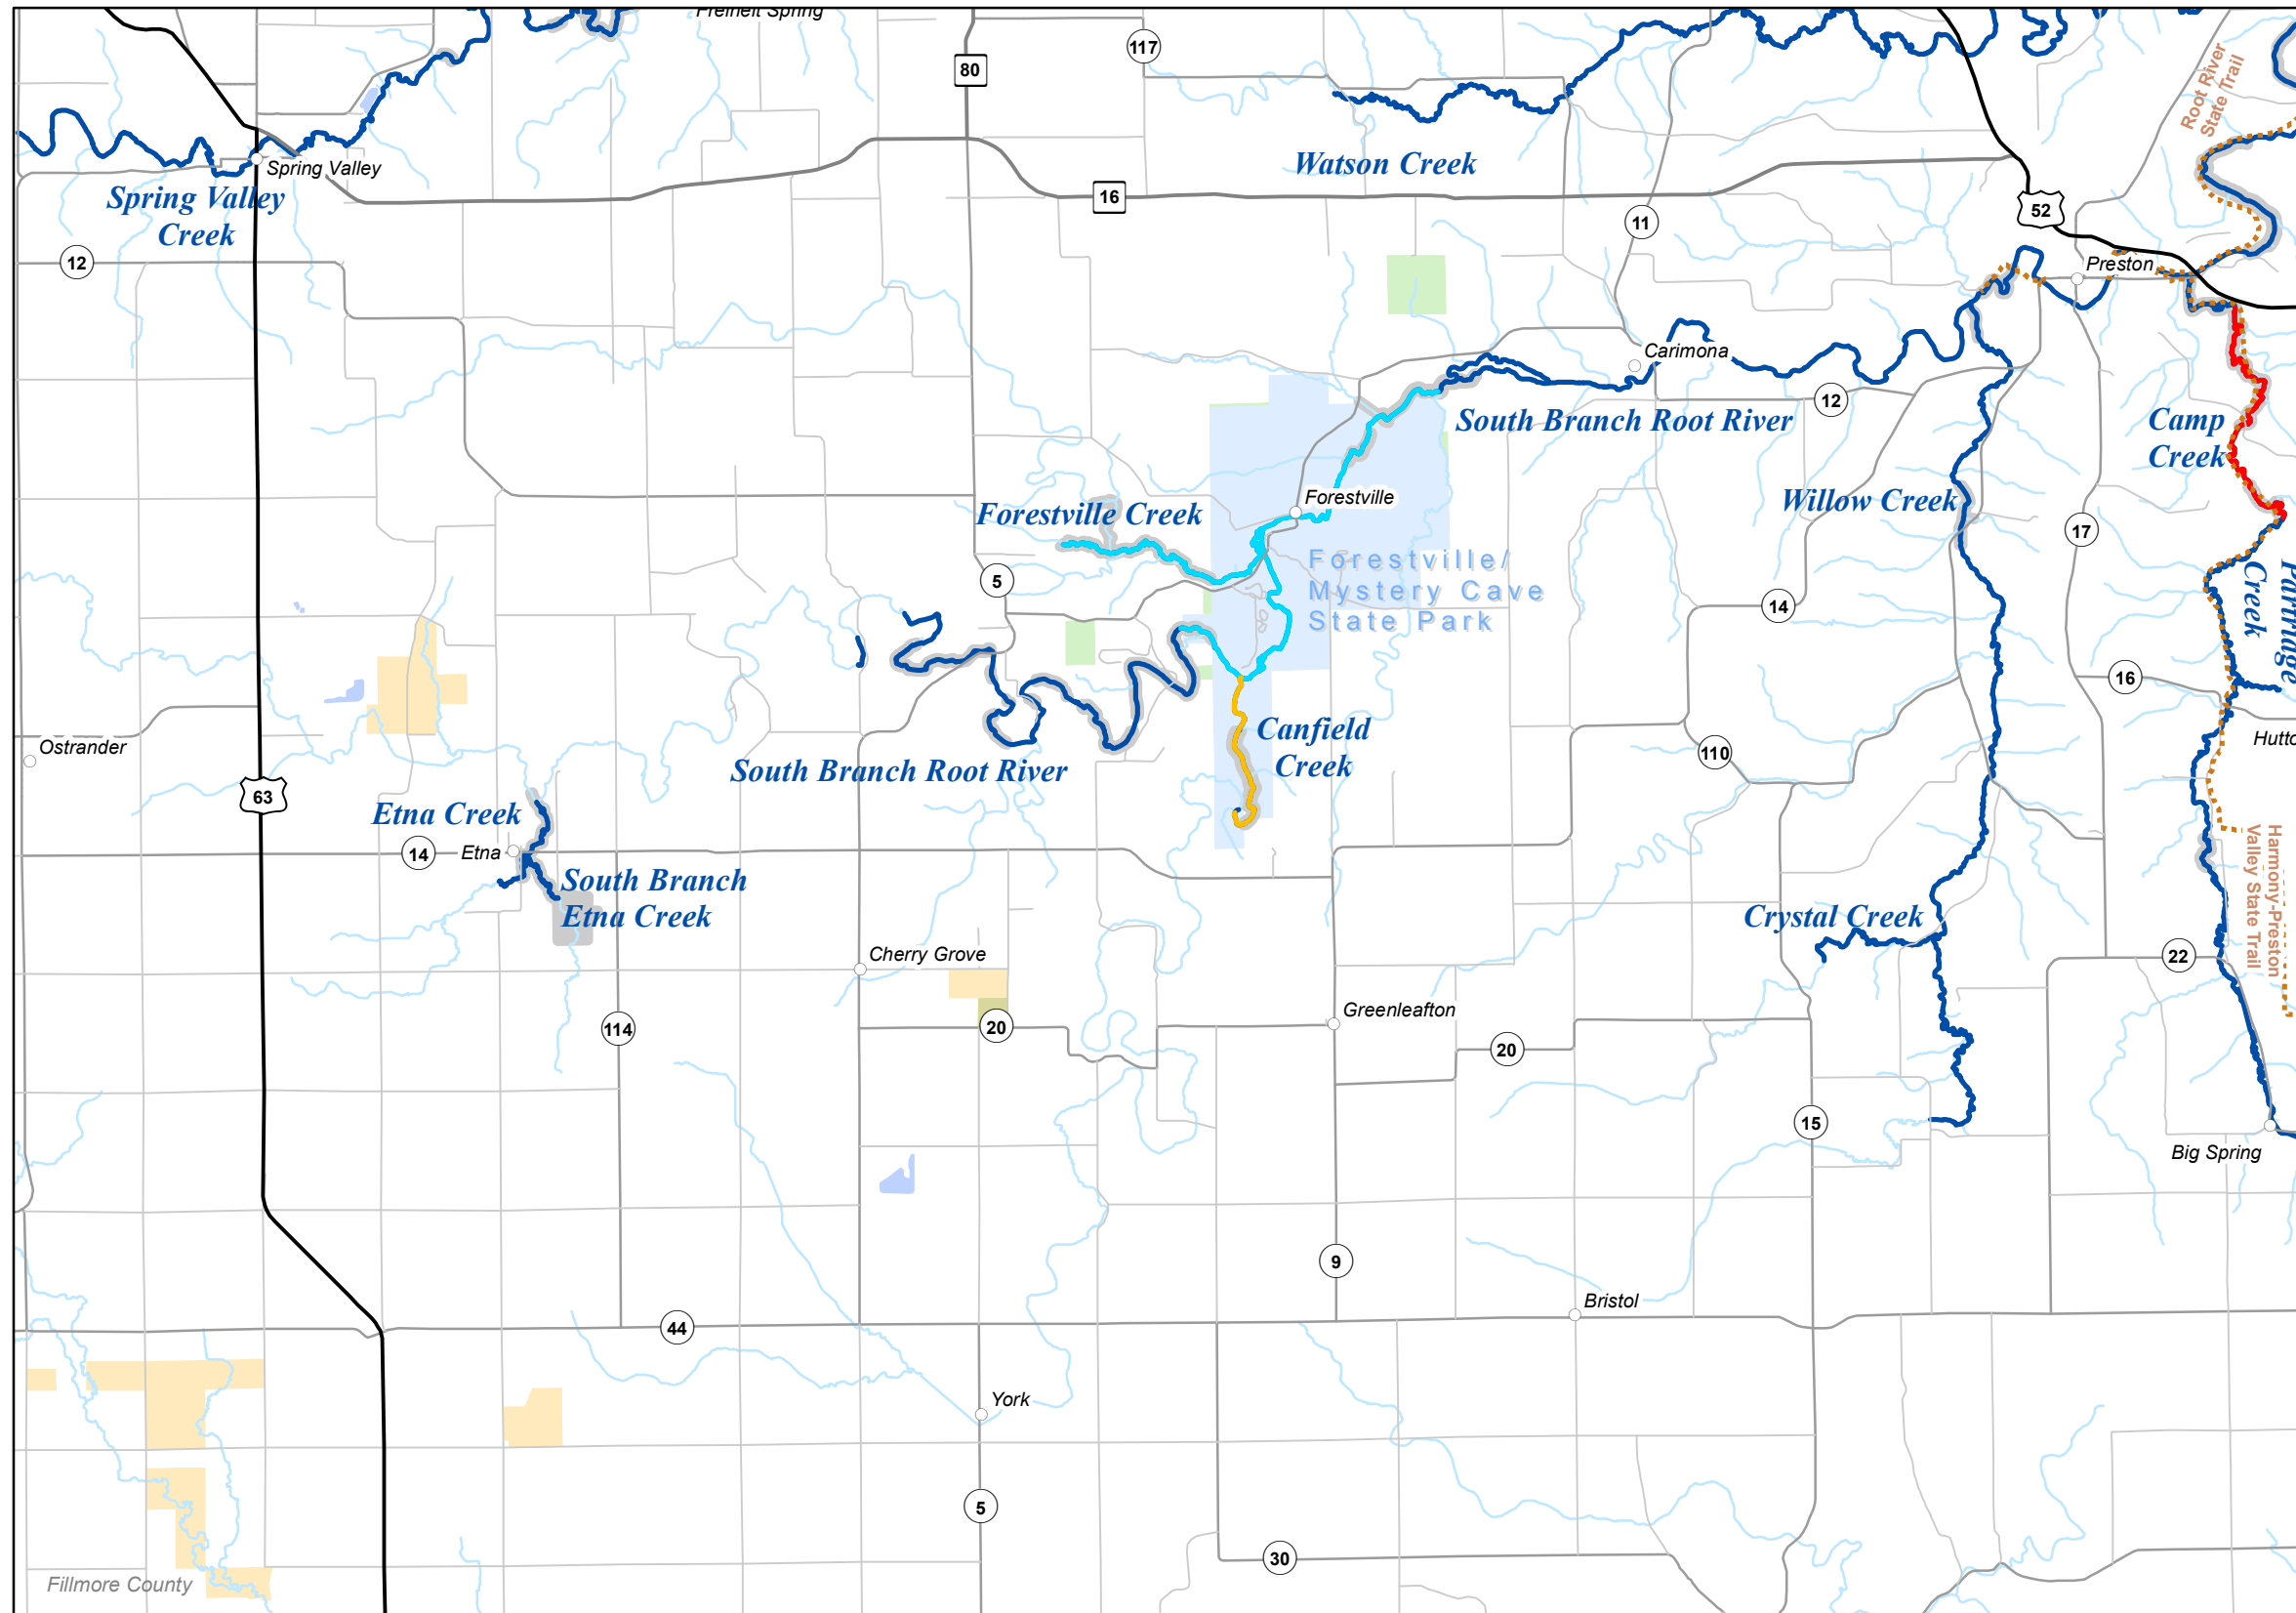

# SEMAP 1

### Legend

- Fisheries Offices
- Interstates
- Federal Highways
- State Highways
- County Roads
- Township Roads
- DNR Administered State Trails
- 12 to 16 Inch Protected Slot for All Trout (Artificial Lures or Flies Only)
- 12 to 16 Inch Protected Slot for All Trout (Bait Allowed)
- 12 Inch Minimum for Brook Trout, Bag Limit of 1 (Artificial Lures or Flies Only)
- Catch & Release for All Trout (Artificial Lures or Flies Only)
- Catch & Release for All Trout (Bait Allowed)
- Catch & Release for Brook Trout
- Fishable Trout Streams
- Streams
- Lakes
- Designated Trout Lakes
- Non Designated Trout Lakes**
- No Special Regulation
- Special Regulation - See Regulations Booklet
- Minnesota Valley Wildlife Refuge
- State Park Boundary
- Wildlife Management Areas - Publicly Accessable
- Scientific and Natural Area Boundaries
- Forestry Land
- Fishing Easements or Public Land
- Military Bases
- County Boundaries