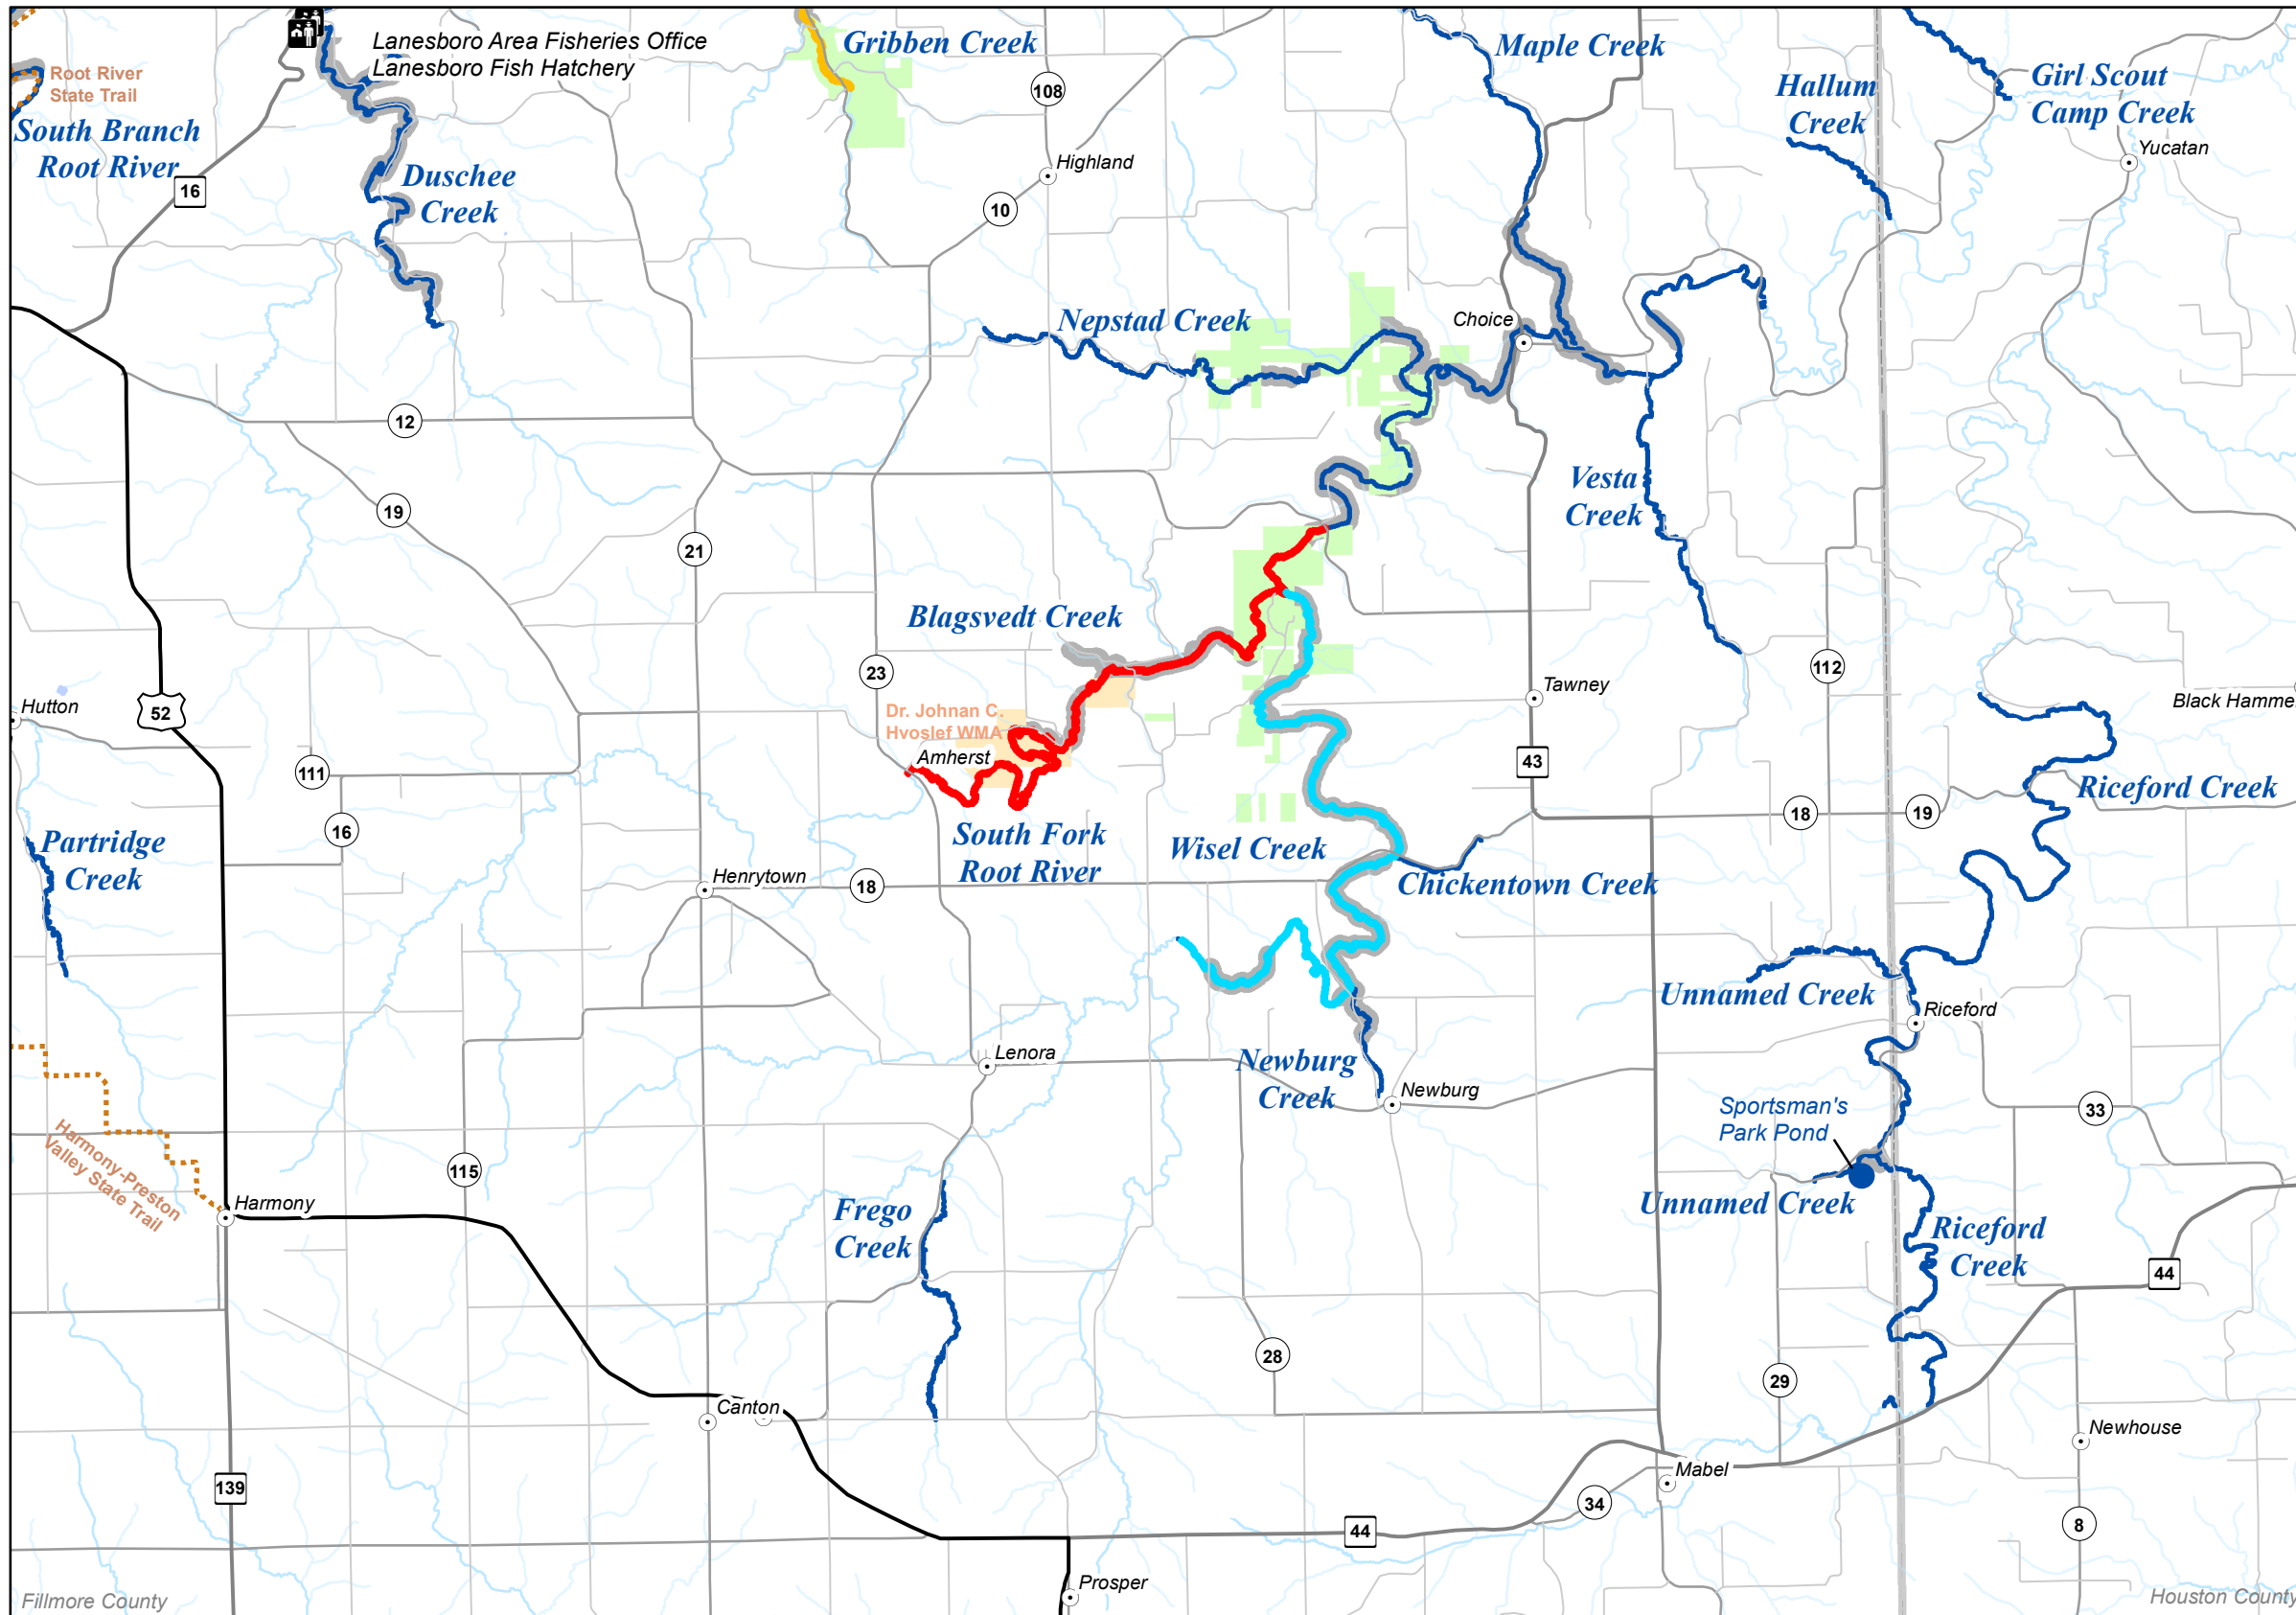

# SE, Map 2

### Legend

- State Parks Trout Regulation
- Fisheries Offices
- Interstates
- Federal Highways
- State Highways
- County Roads
- Township Roads
- DNR Administered State Trails
- 12 to 16 Inch Protected Slot for All Trout (Artificial Lures or Flies Only)
- 12 to 16 Inch Protected Slot for All Trout (Bait Allowed)
- 12 Inch Minimum for Brook Trout, Bag Limit of 1 (Artificial Lures or Flies Only)
- Catch & Release for All Trout (Artificial Lures or Flies Only)
- Catch & Release for All Trout (Bait Allowed)
- Catch & Release for Brook Trout
- Fishable Trout Streams
- Streams
- Lakes
- Designated Trout Lakes
- DNR Managed Trout Lakes - non designated
- Minnesota Valley Wildlife Refuge
- State Park Boundary
- Wildlife Management Areas - Publicly Accessible
- Scientific and Natural Area Boundaries
- Forestry Land
- Fishing Easements or Public Land
- County Boundaries

For detailed information on trout angling regulations see the Minnesota Fishing Regulations booklet and observe signs posted on the stream.