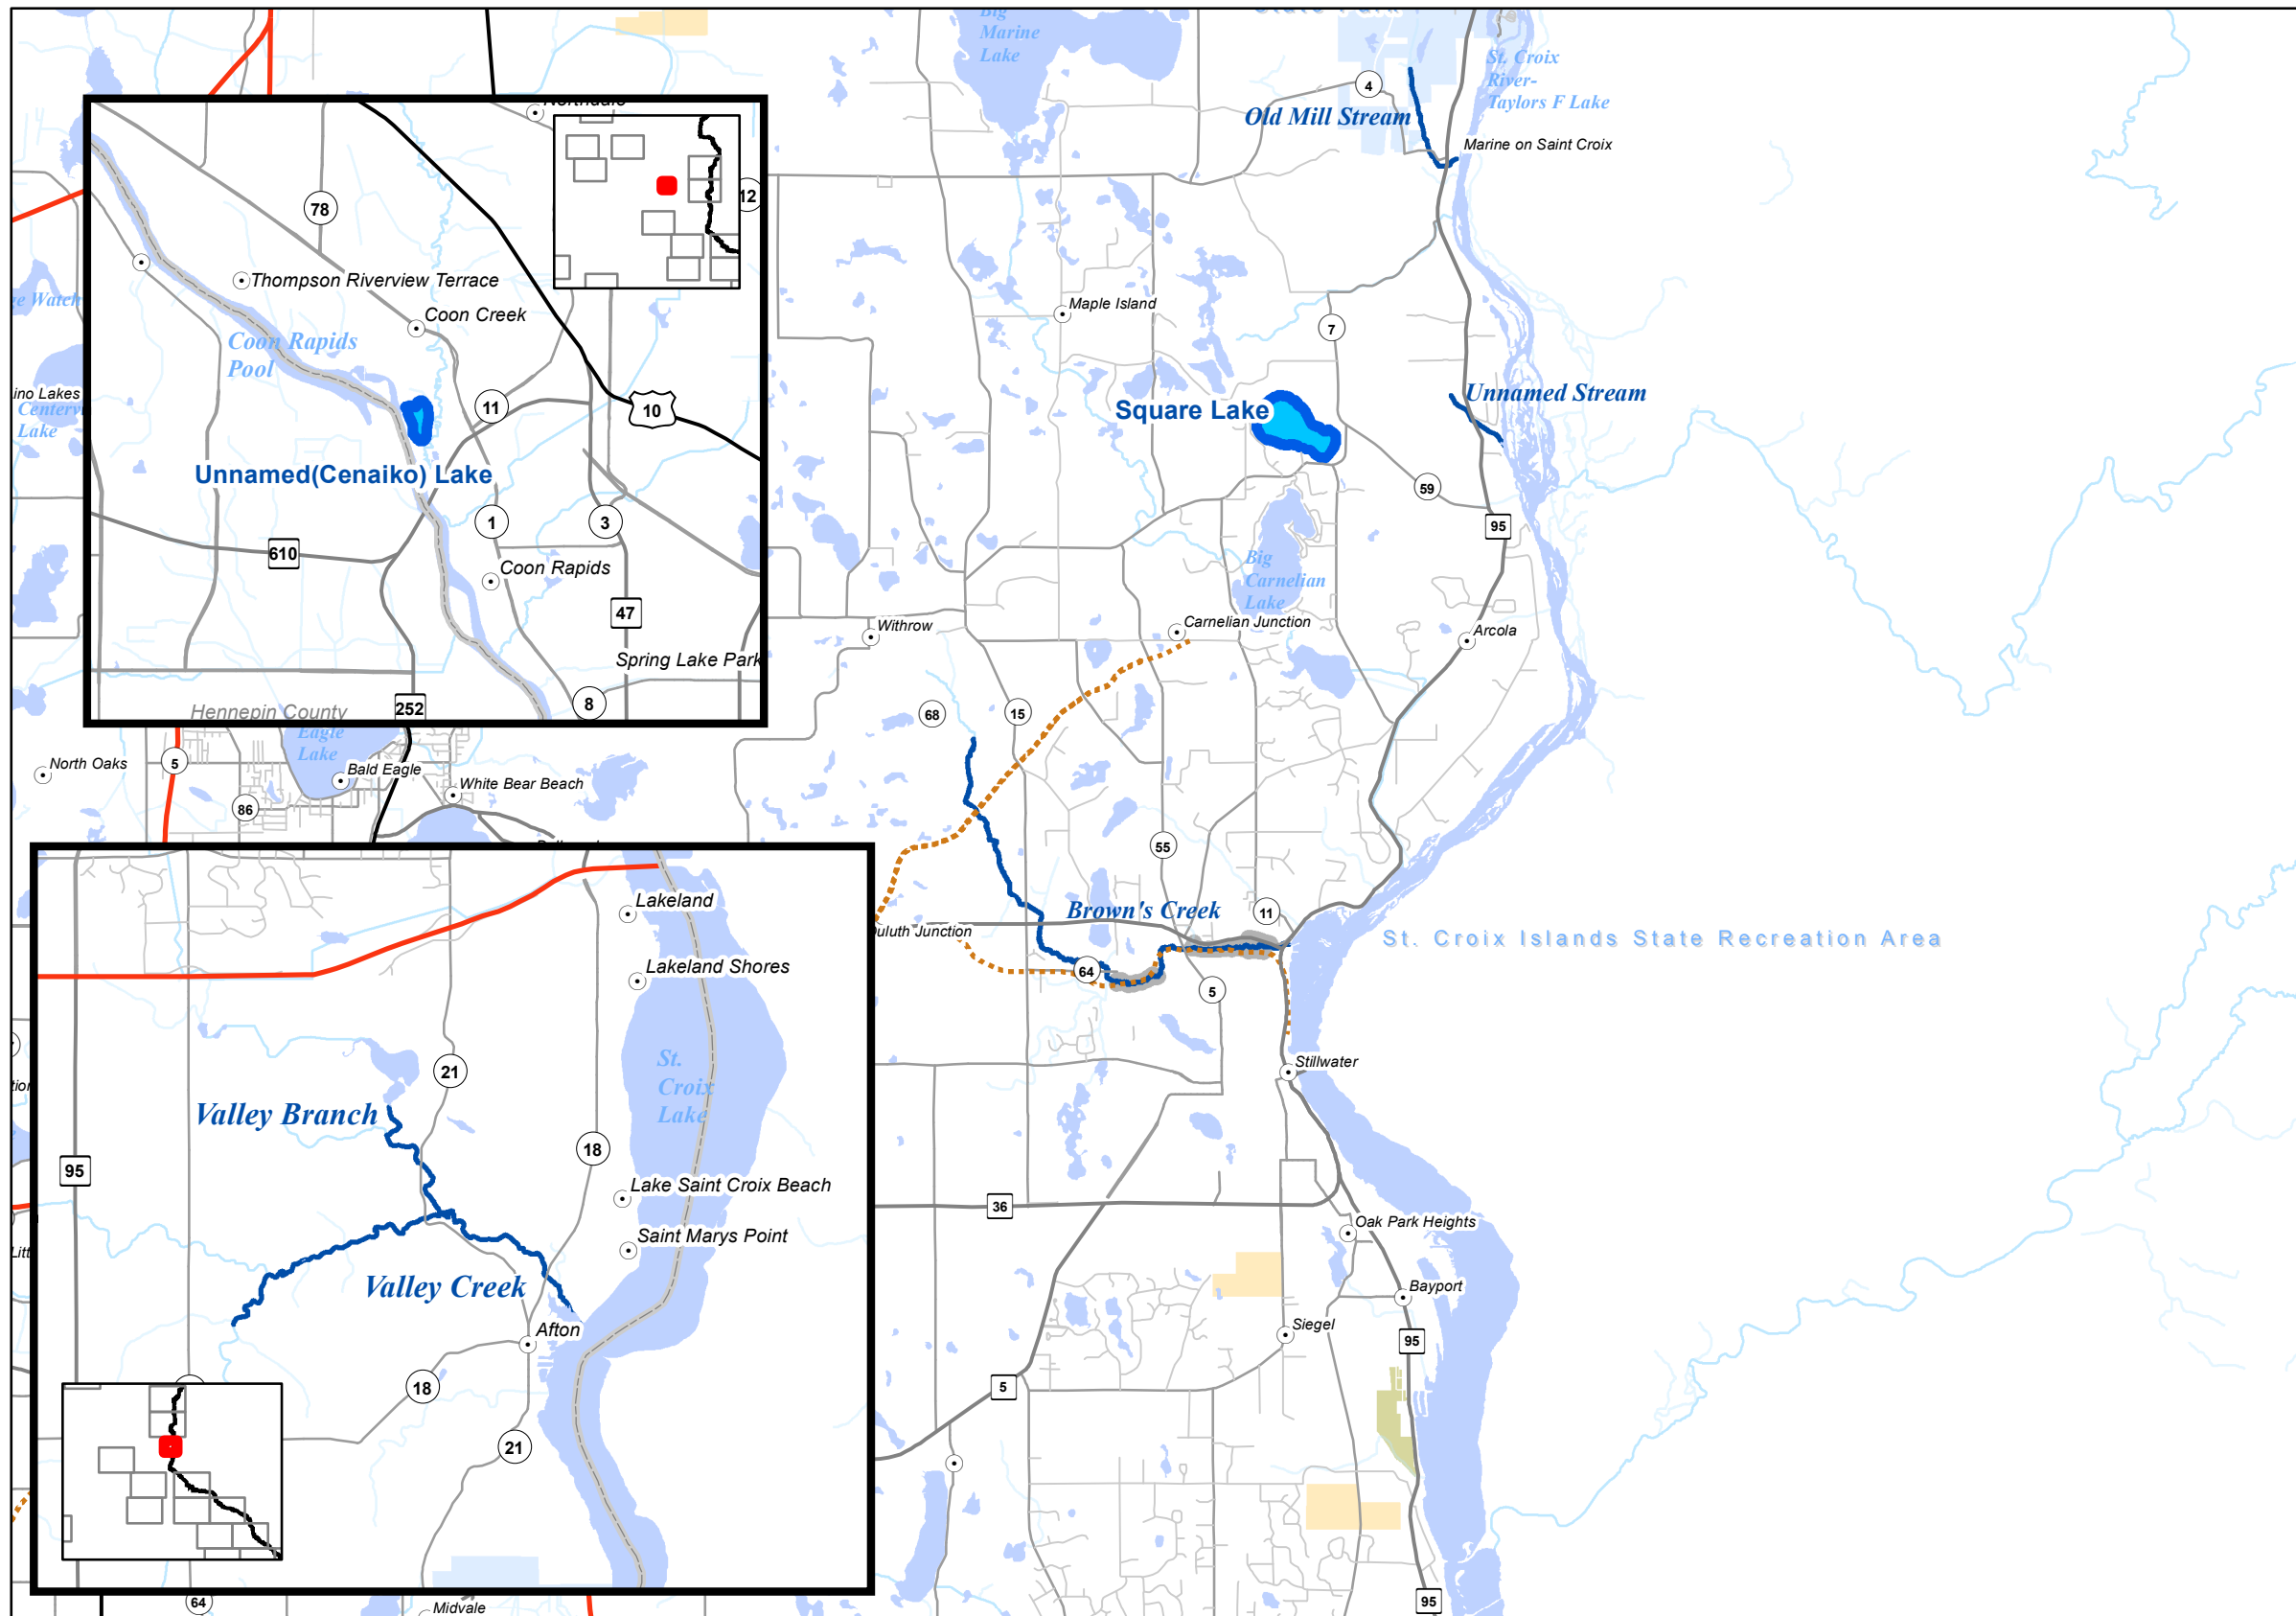

C, Map 18

Legend

- State Parks Trout Regulation
- Fisheries Offices
- Interstates
- Federal Highways
- State Highways
- County Roads
- Township Roads
- DNR Administered State Trails
- 12 to 16 Inch Protected Slot for All Trout (Artificial Lures or Flies Only)
- 12 to 16 Inch Protected Slot for All Trout (Bait Allowed)
- 12 Inch Minimum for Brook Trout, Bag Limit of 1 (Artificial Lures or Flies Only)
- Catch & Release for All Trout (Artificial Lures or Flies Only)
- Catch & Release for All Trout (Bait Allowed)
- Catch & Release for Brook Trout
- Fishable Trout Streams
- Streams
- Lakes
- Designated Trout Lakes
- DNR Managed Trout Lakes - non designated
- Minnesota Valley Wildlife Refuge
- State Park Boundary
- Wildlife Management Areas - Publicly Accessible
- Scientific and Natural Area Boundaries
- Forestry Land
- Fishing Easements or Public Land
- County Boundaries

For detailed information on trout angling regulations see the Minnesota Fishing Regulations booklet and observe signs posted on the stream.