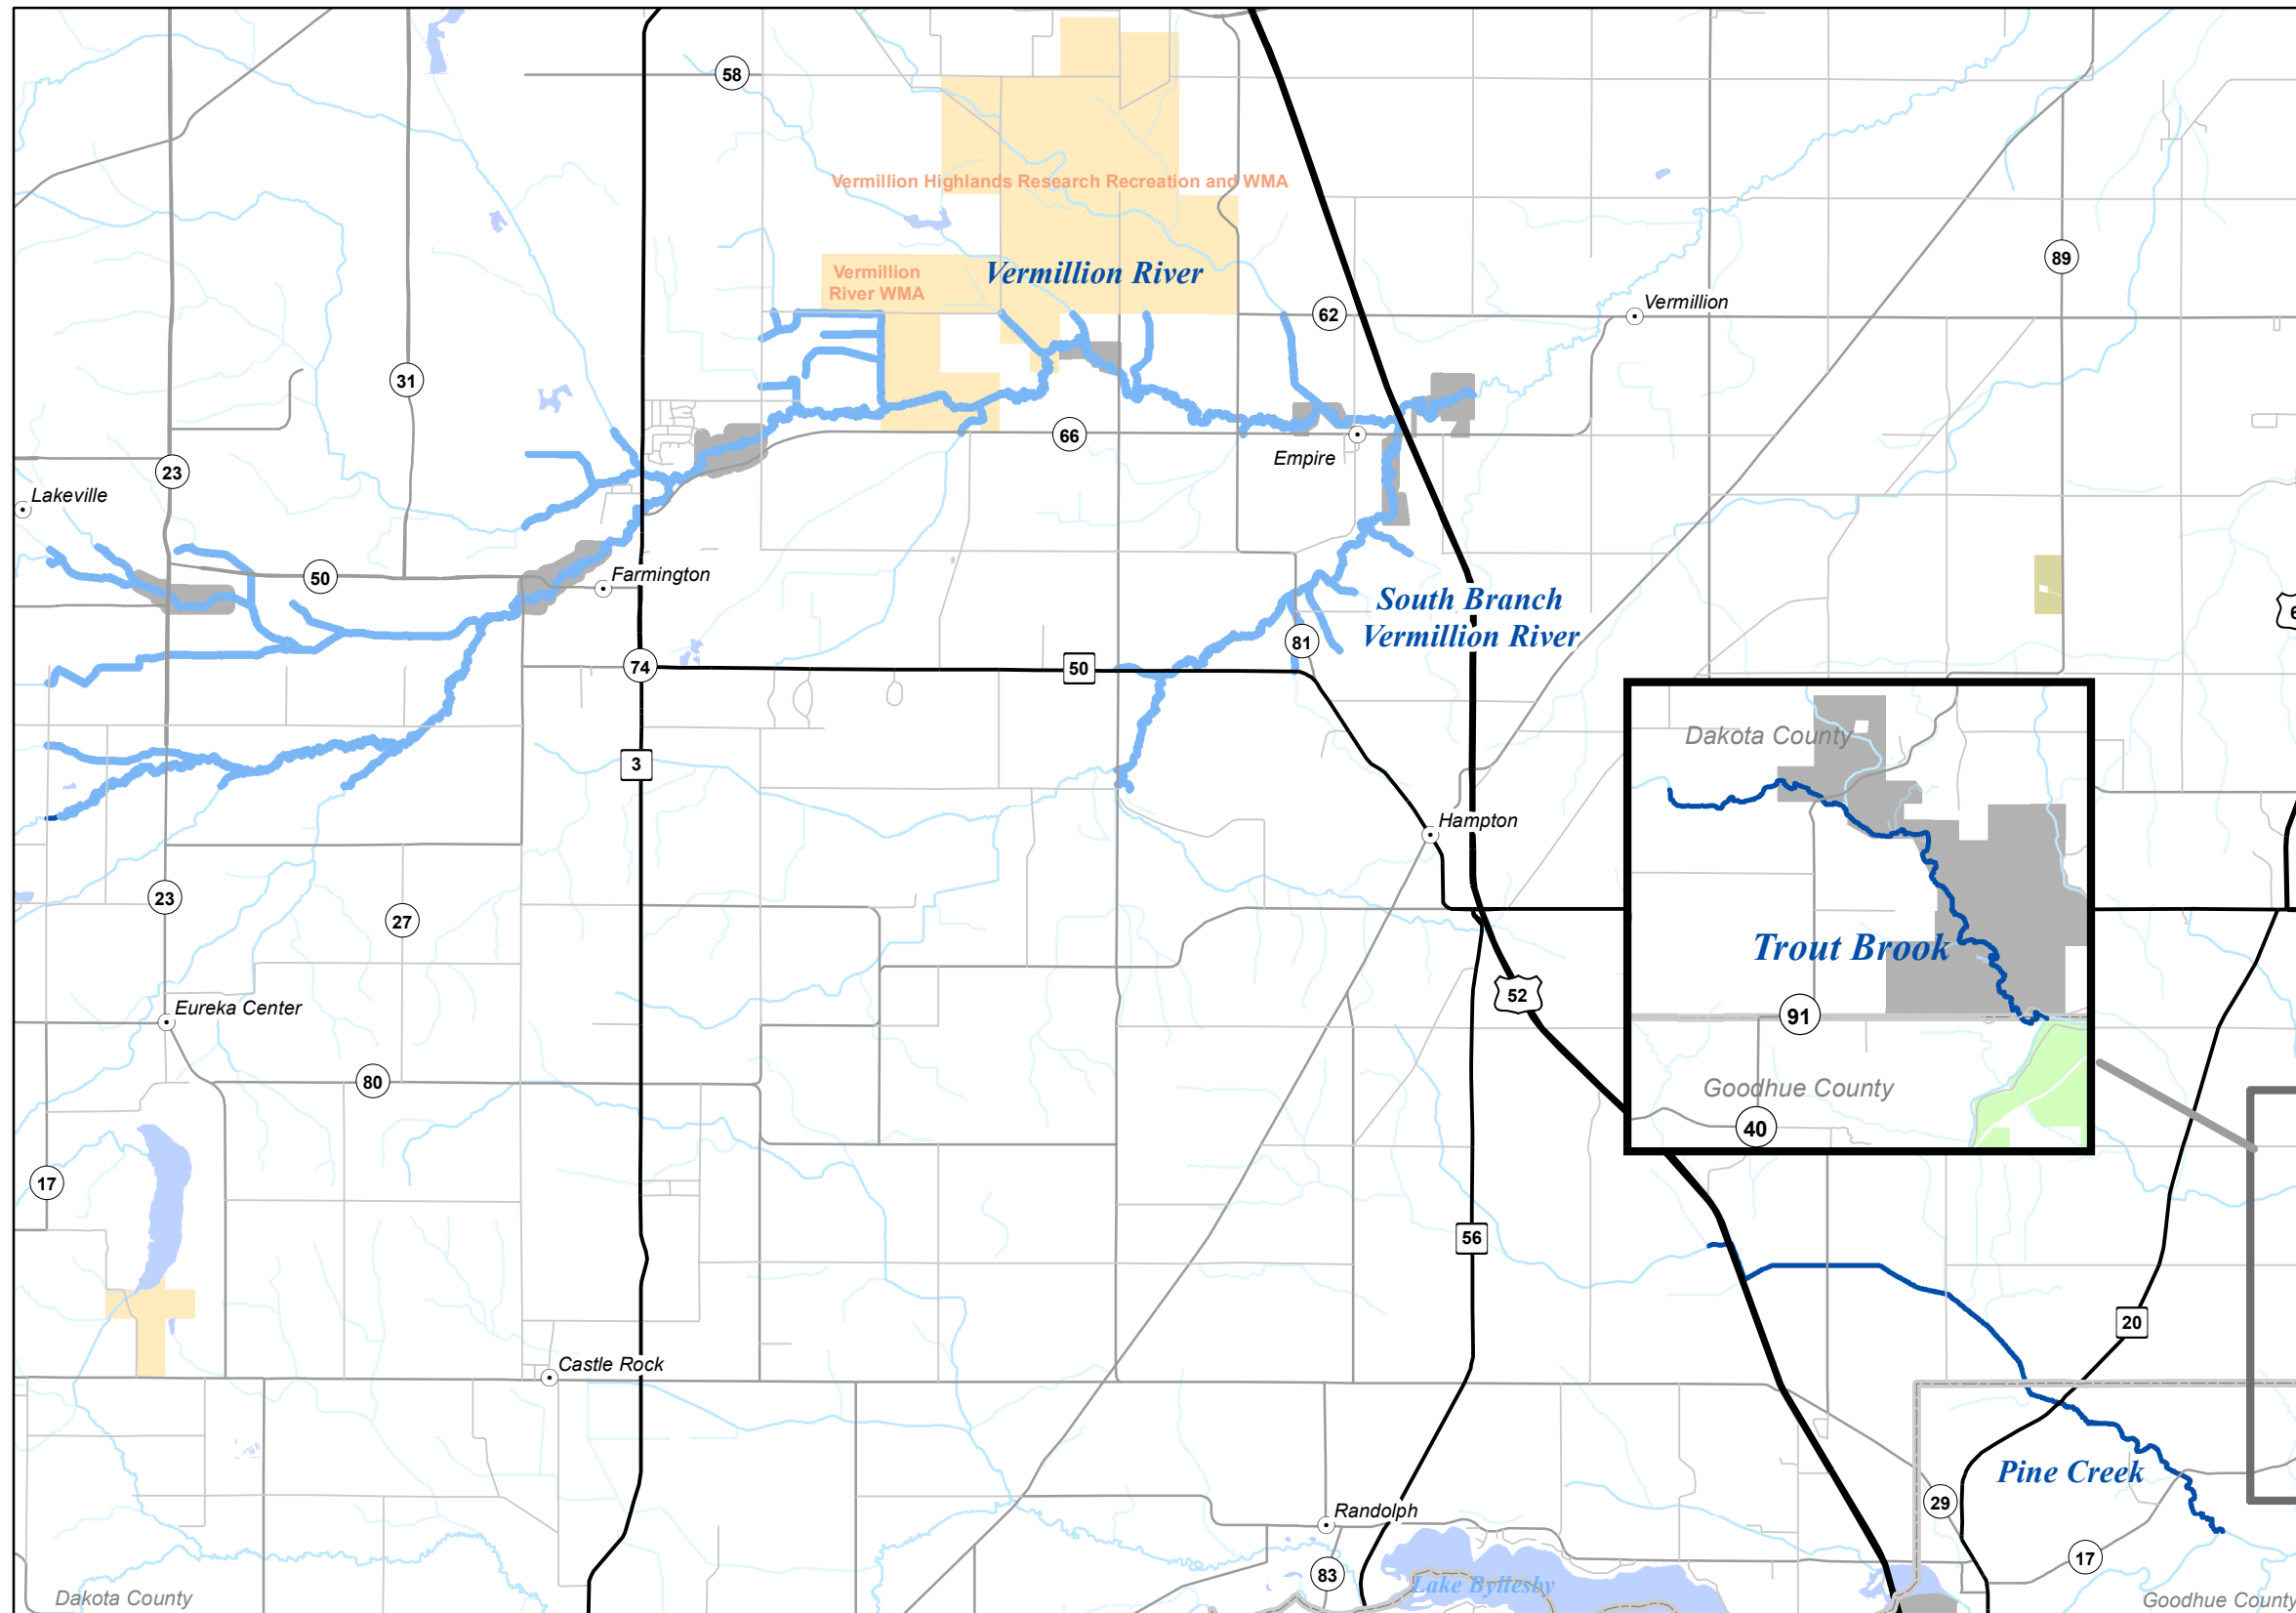

SE, Map 15

Legend

- State Parks Trout Regulation
- Fisheries Offices
- Interstates
- Federal Highways
- State Highways
- County Roads
- Township Roads
- DNR Administered State Trails
- 12 to 16 Inch Protected Slot for All Trout (Artificial Lures or Flies Only)
- 12 to 16 Inch Protected Slot for All Trout (Bait Allowed)
- 12 Inch Minimum for Brook Trout, Bag Limit of 1 (Artificial Lures or Flies Only)
- Catch & Release for All Trout (Artificial Lures or Flies Only)
- Catch & Release for Brown Trout, Statewide Regs for Rainbow Trout. C&R for All Trout Sept.15-Oct.15
- Catch & Release for All Trout (Bait Allowed)
- Catch & Release for Brook Trout
- Fishable Trout Streams
- Streams
- Lakes
- Designated Trout Lakes
- DNR Managed Trout Lakes - non designated
- Minnesota Valley Wildlife Refuge
- State Park Boundary
- Wildlife Management Areas - Publicly Accessible
- Scientific and Natural Area Boundaries
- Forestry Land
- Fishing Easements or Public Land
- County Boundaries

For detailed information on trout angling regulations see the Minnesota Fishing Regulations booklet and observe signs posted on the stream.