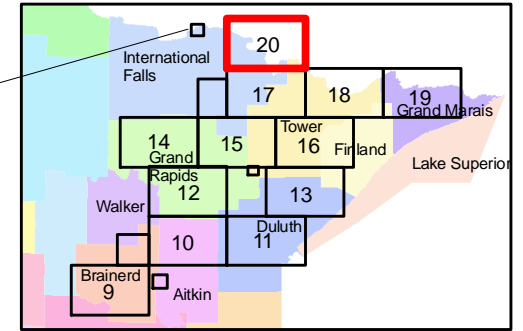

Upper Ottery Lake

Little Lester River

Amity Creek

Lester River

Duluth

Proctor

Hermantown

Brookston

Thomson Reservoir

St. Louis River

St. Louis Bay

Upper Ottery Lake

Upper Ottery Lake

Map 14a

Koochiching County

Itasca County

Koochiching County

Itasca County

St. Louis County

Koochiching County

Itasca County

Koochiching County

Itasca County

St. Louis County

Map 20a