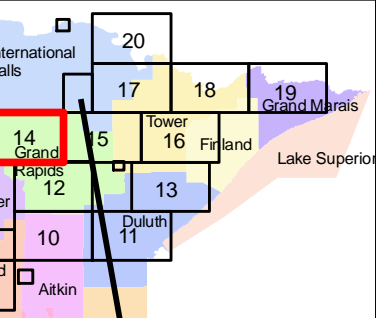

Sargen Creek

Mission Creek

Tischer Creek (Hardley)

Lester River

Upper Twin Pond

St. Louis Bay

Duluth/Superior Harbor

Spirit Lake

Upper Ottery Lake

Little Lester River

Amity Creek

Lester River

Duluth

Proctor

Hermantown

Brookston

Thomson Reservoir

St. Louis River

St. Louis Bay

Upper Ottery Lake

Upper Ottery Lake

Map 14a

Koochiching County

Itasca County

Koochiching County

Itasca County

St. Louis County

Koochiching County

Itasca County

Koochiching County

Itasca County

St. Louis County