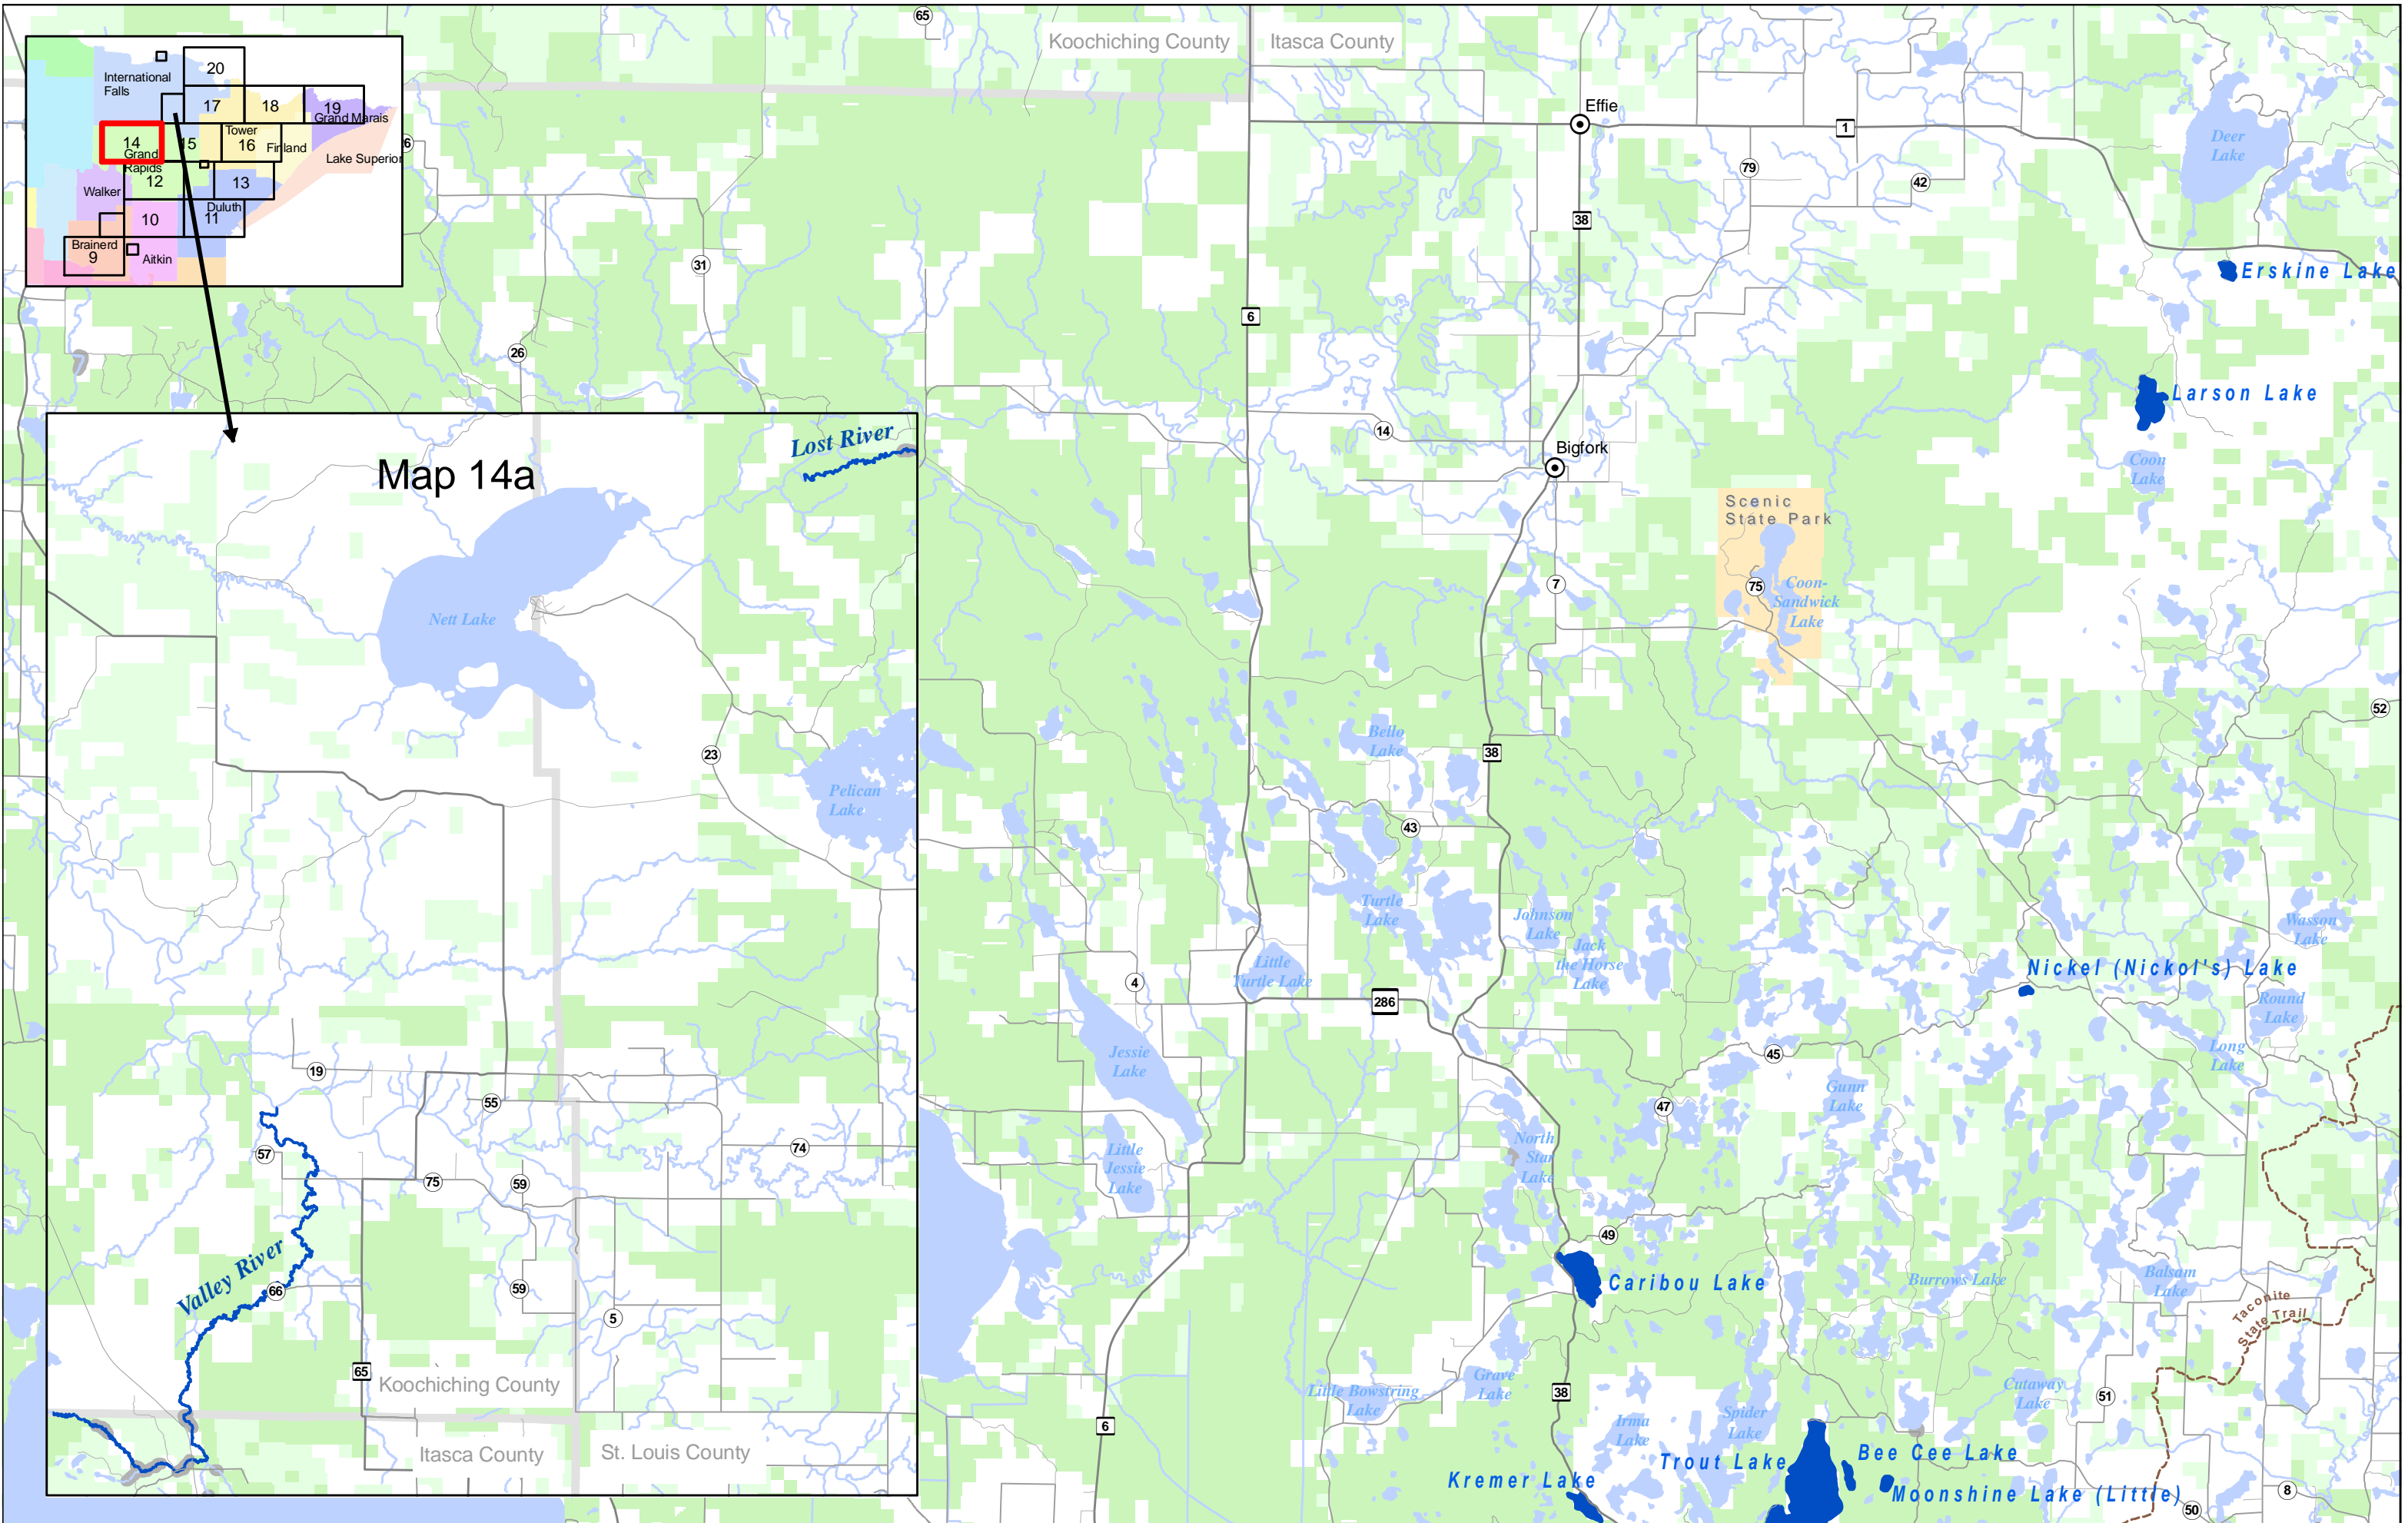

Wild Rice Lake

East Branch Amity Creek

Amity Creek

East Branch Chester Creek

Chester Creek

Miller Creek

Keene Creek

Stewart Creek

Upper Ottery Lake

Little Lester River

Amity Creek

Lester River

Duluth

Proctor

Hermantown

Brookston

Thomson Reservoir

St. Louis River

St. Louis Bay

Upper Ottery Lake

Upper Ottery Lake

Map 14a

Koochiching County

Itasca County

Map 20a