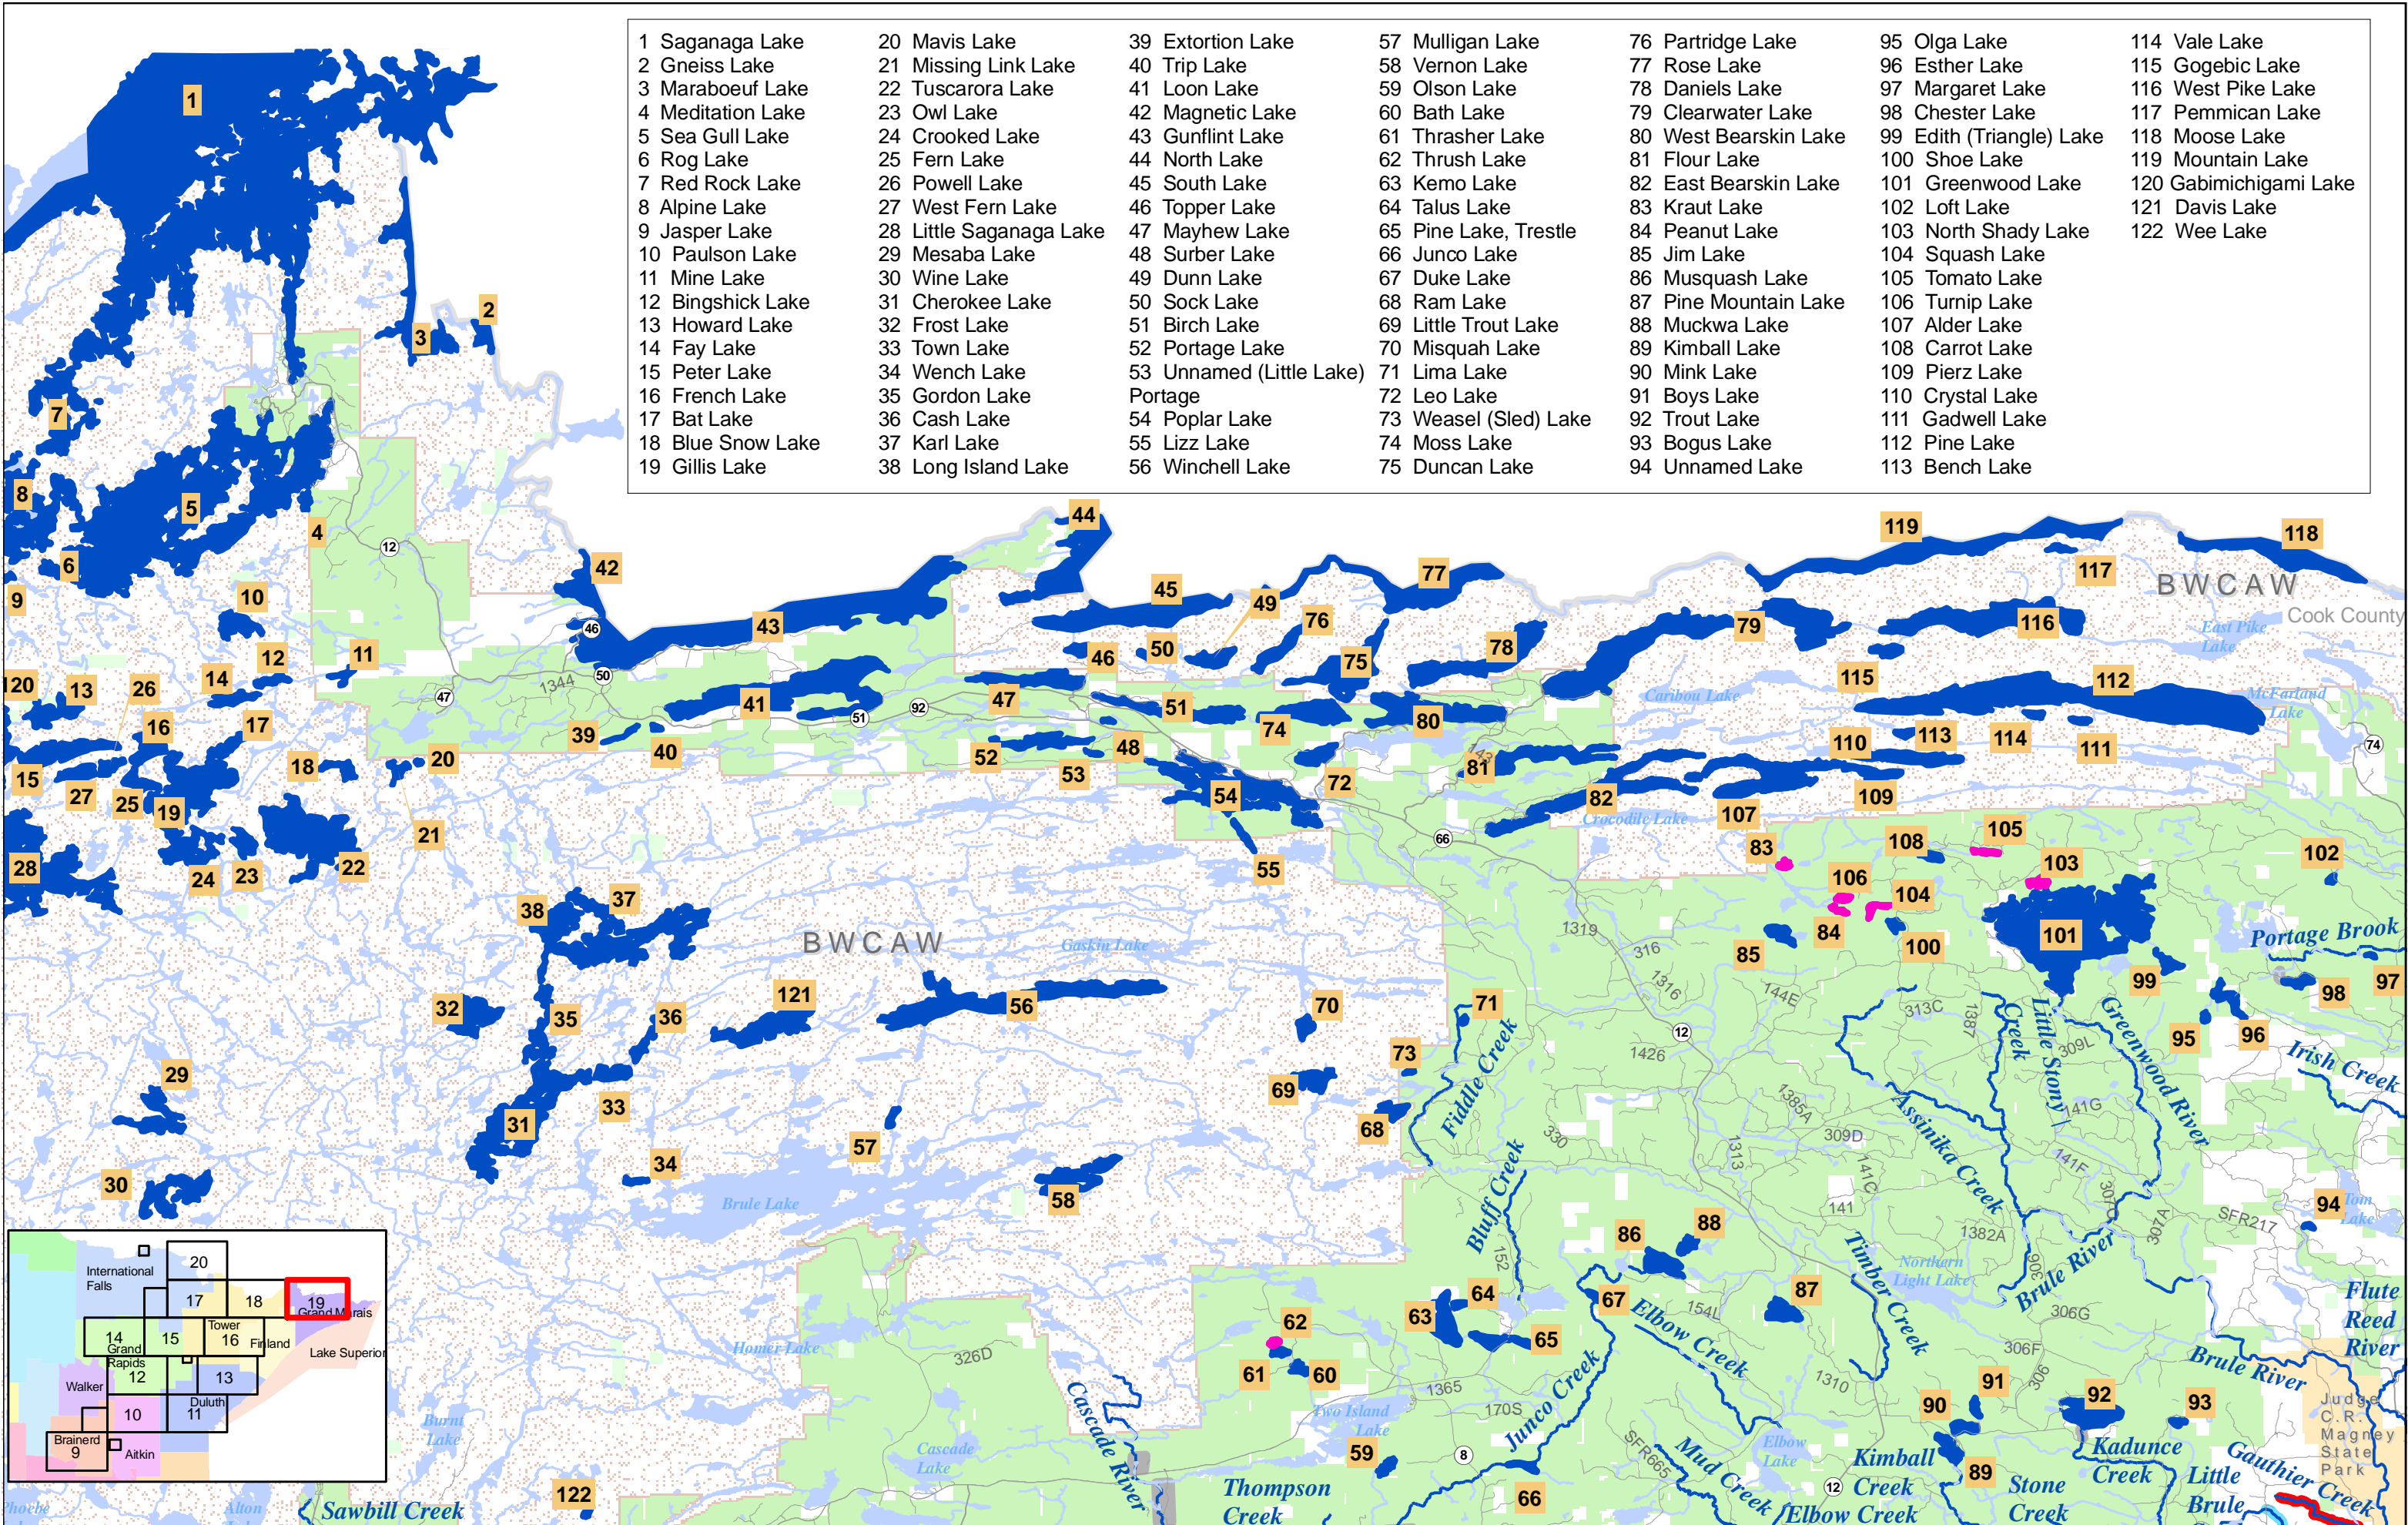

Wild Rice Lake

East Branch Amity Creek

Amity Creek

East Branch Chester Creek

Chester Creek

Miller Creek

Keene Creek

Stewart Creek

Upper Ottery Lake

Little Lester River

Amity Creek

Lester River

Duluth

Proctor

Hermantown

Brookston

Map 20a