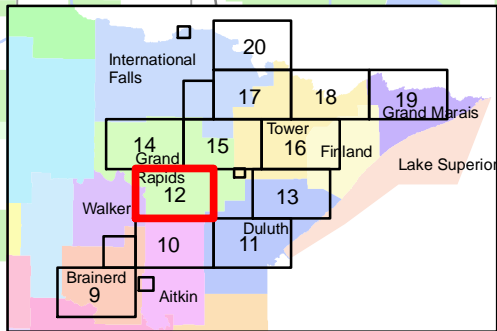

Sargen Creek

Mission Creek

Tischer Creek (Hardley)

Lester River

Upper Twin Pond

St. Louis Bay

Duluth/Superior Harbor

Spirit Lake

Upper Ottery Lake

Little Lester River

Amity Creek

Lester River

Duluth

Proctor

Hermantown

Brookston

Floodwood

French River

Ross Creek

Island Lake Reservoir

North Shore State Trail

North Shore Trail

Willard Mungler State Trail

Jay Cooke State Park

Thomson Reservoir

St. Louis River

St. Louis Bay

Upper Ottery Lake

Upper Ottery Lake

Map 14a

Koochiching County

Itasca County