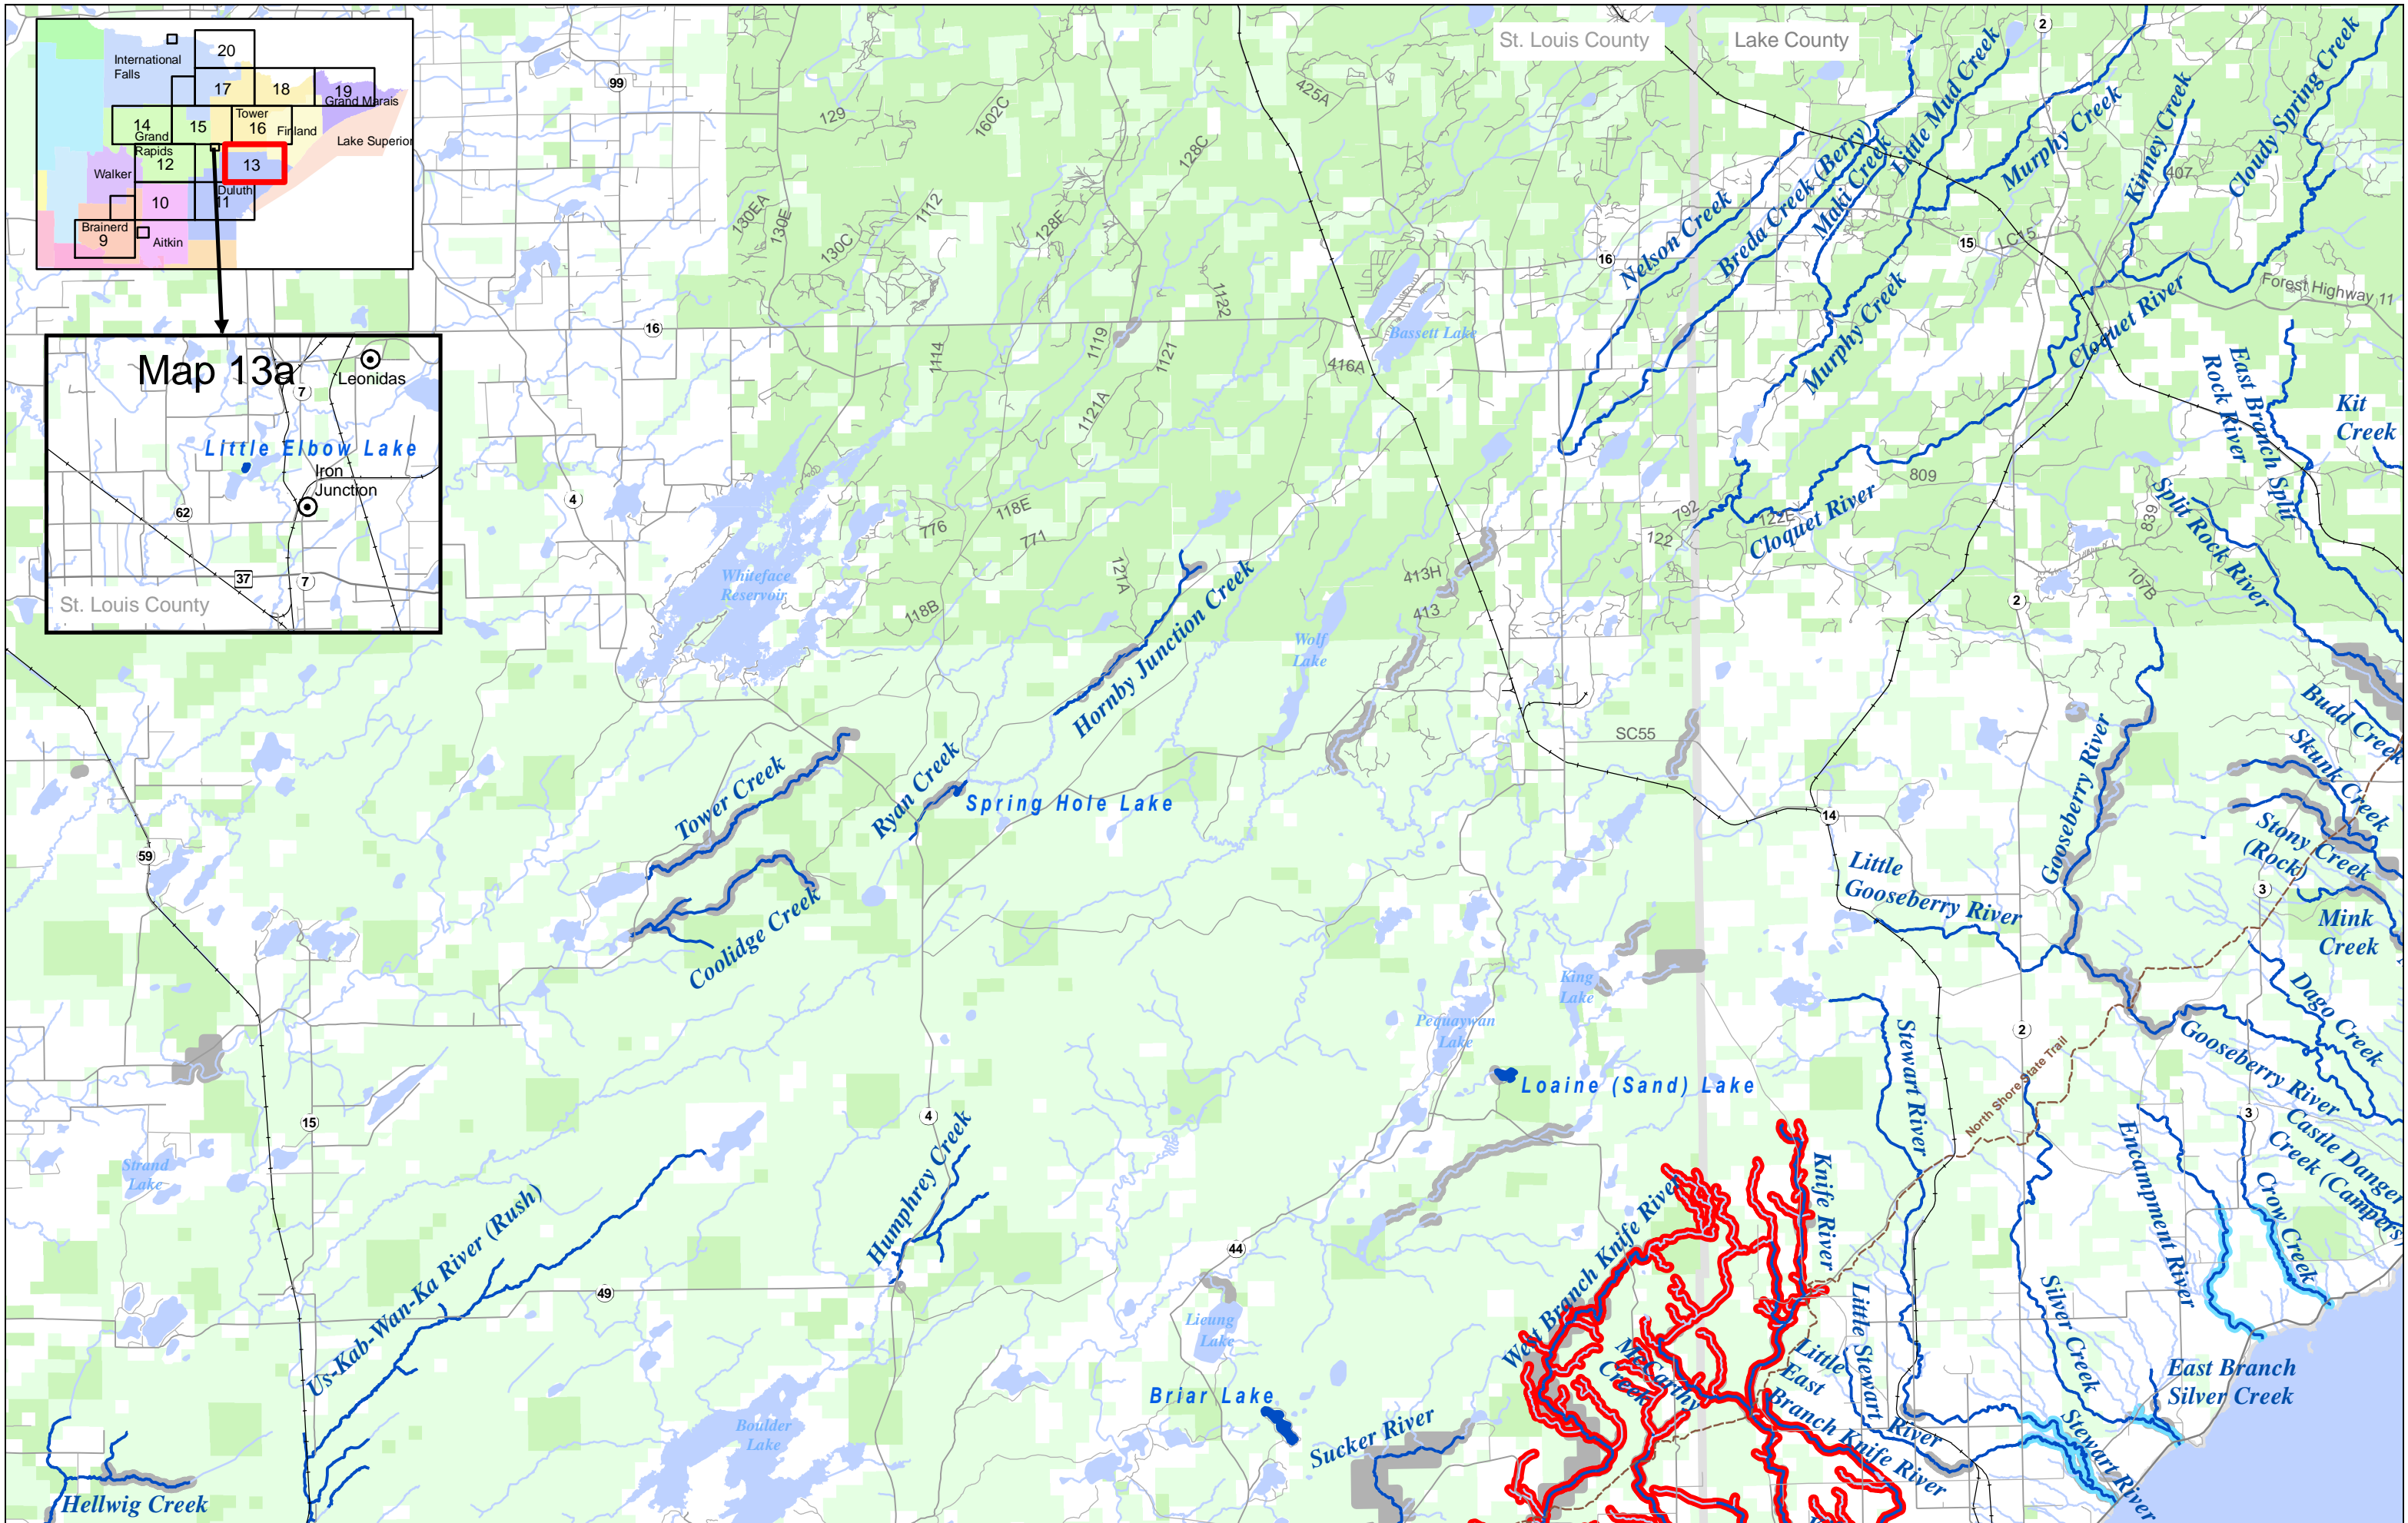

Wild Rice Lake

East Branch Amity Creek

Amity Creek

East Branch Chester Creek

Chester Creek

Miller Creek

Keene Creek

Stewart Creek

Upper Ottery Lake

Little Lester River

Amity Creek

Lester River

Duluth

Proctor

Hermantown

Brookston

Thomson Reservoir

St. Louis River

St. Louis Bay

Upper Ottery Lake

Upper Ottery Lake

Map 14a

Koochiching County

Itasca County

Map 20a