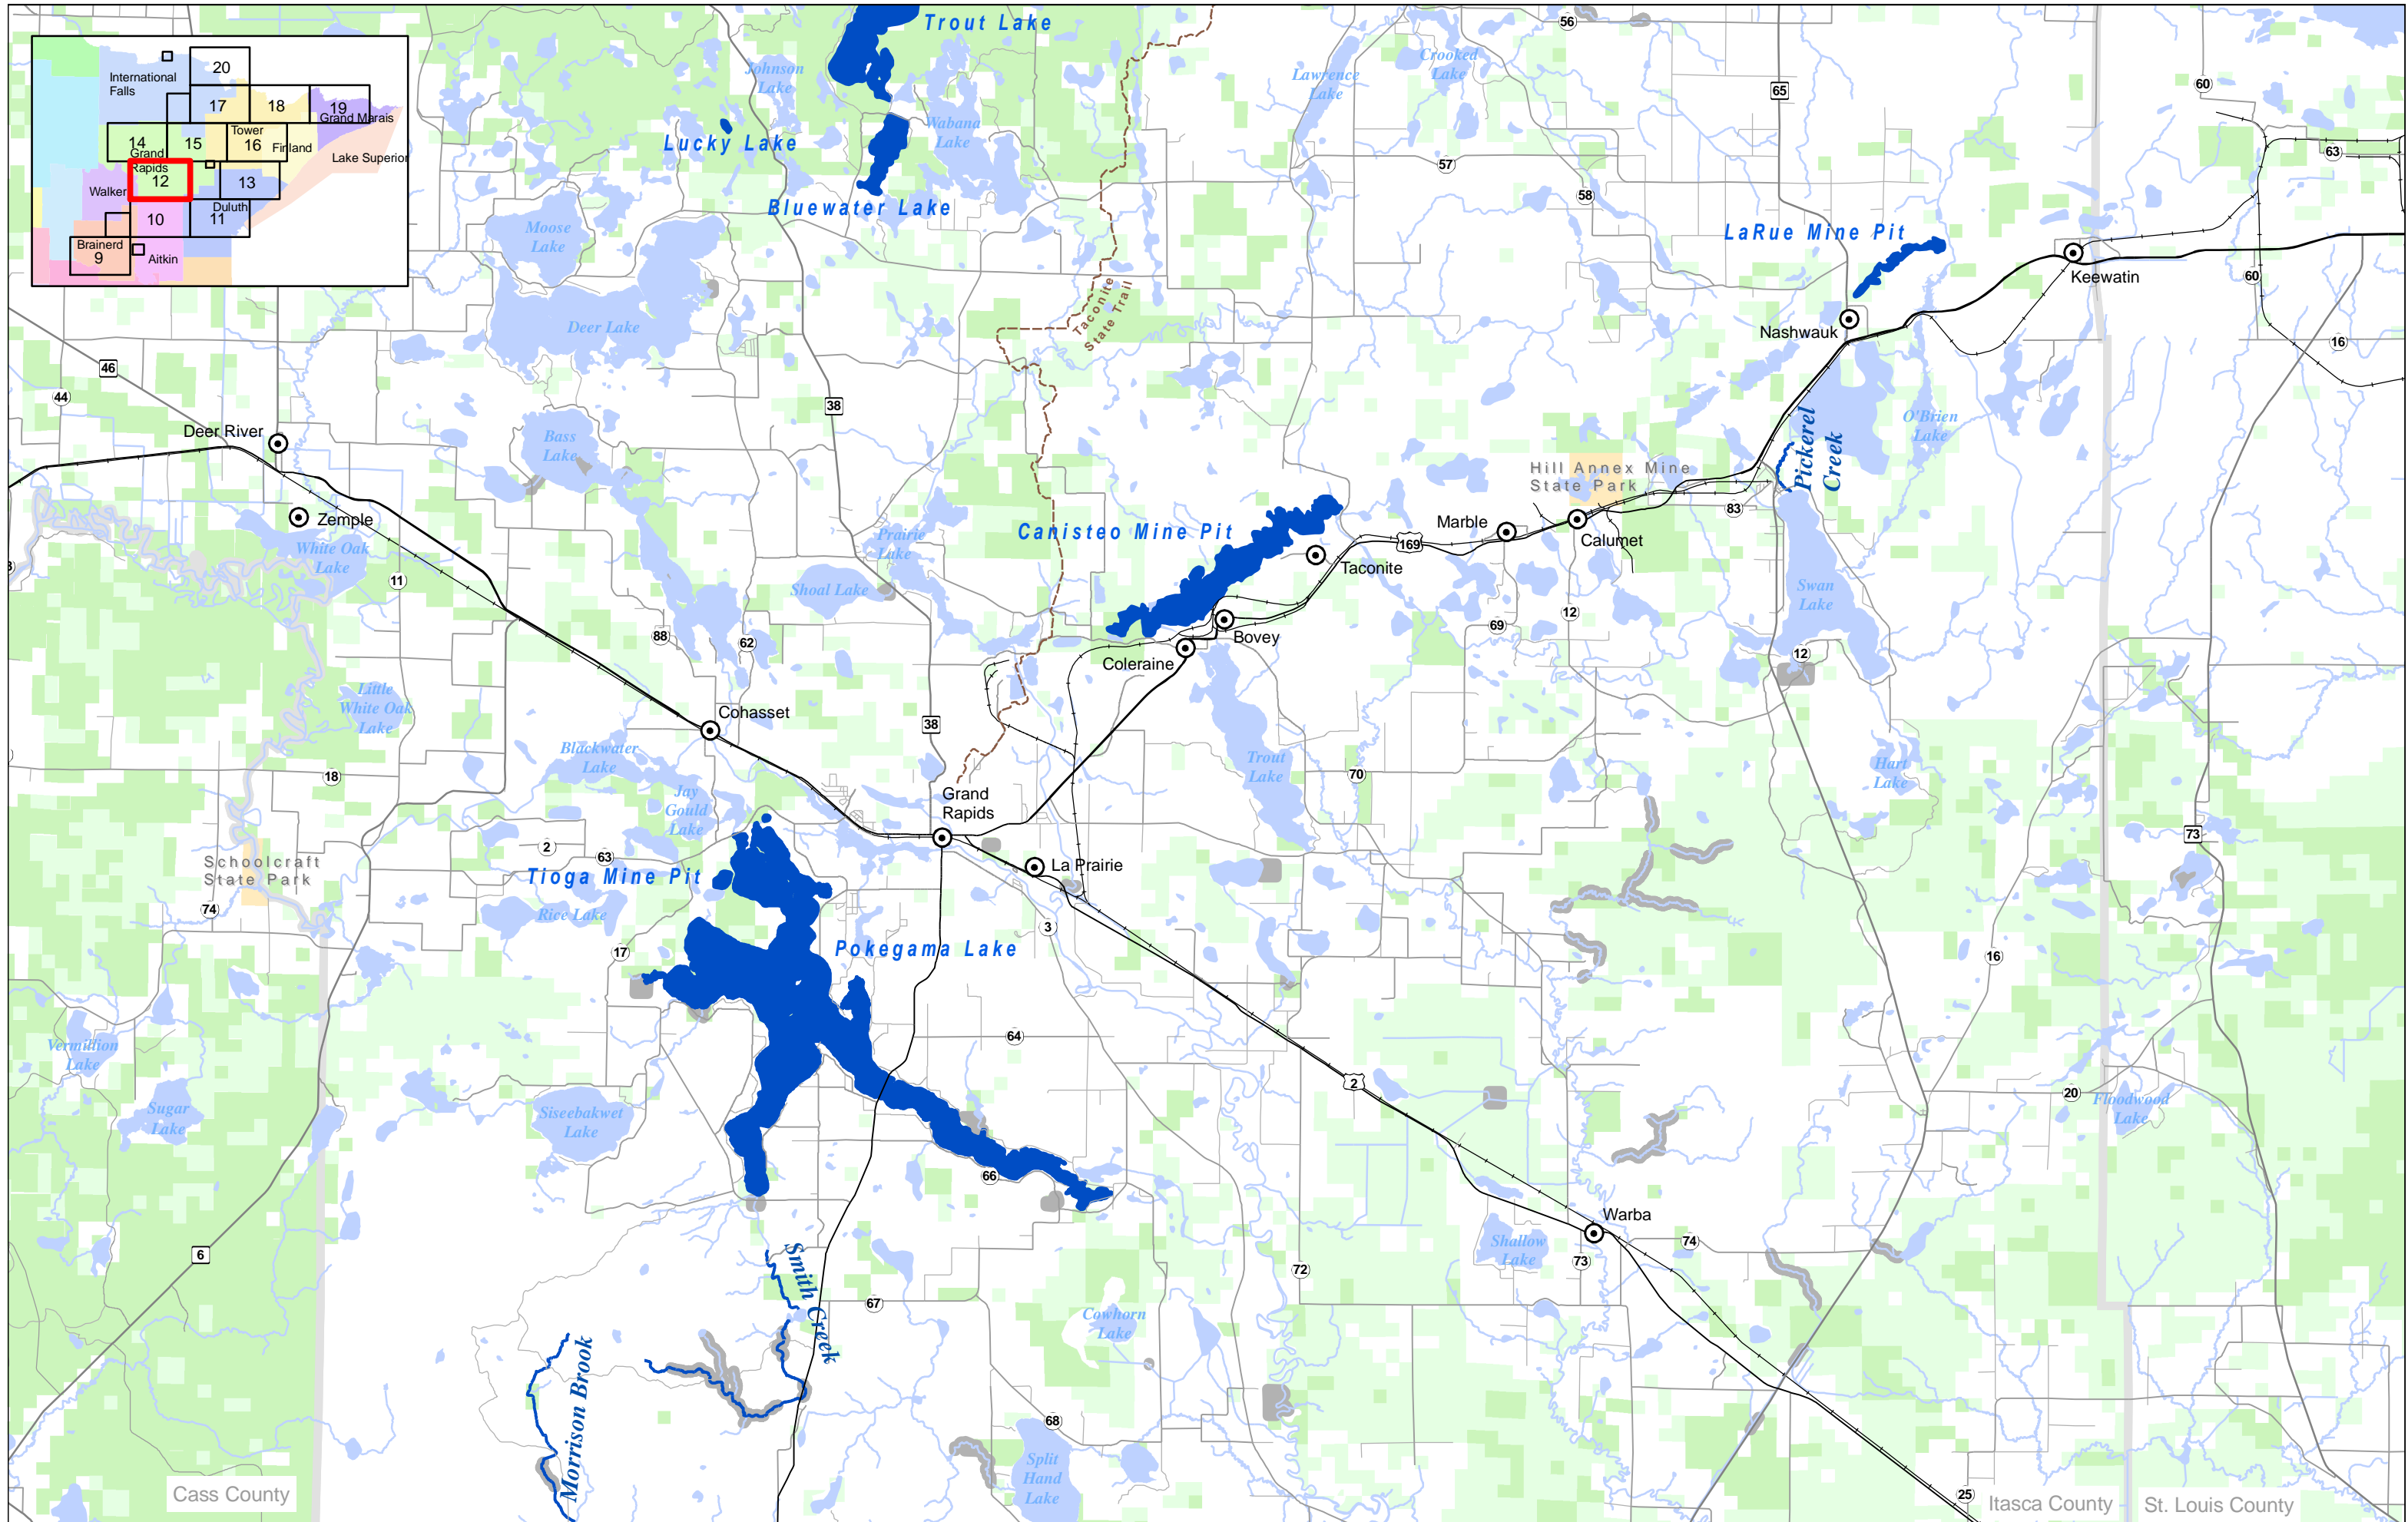

Wild Rice Lake

East Branch Amity Creek

Amity Creek

East Branch Chester Creek

Chester Creek

Miller Creek

Keene Creek

Stewart Creek

Upper Ottery Lake

Little Lester River

Amity Creek

Lester River

Duluth

Proctor

Hermantown

Brookston

Floodwood

French River

Ross Creek

Island Lake Reservoir

North Shore State Trail

North Shore Trail

Willard Mungler State Trail

Jay Cooke State Park

Thomson Reservoir

St. Louis River

St. Louis Bay

Upper Ottery Lake

Upper Ottery Lake

Map 14a

Koochiching County

Itasca County