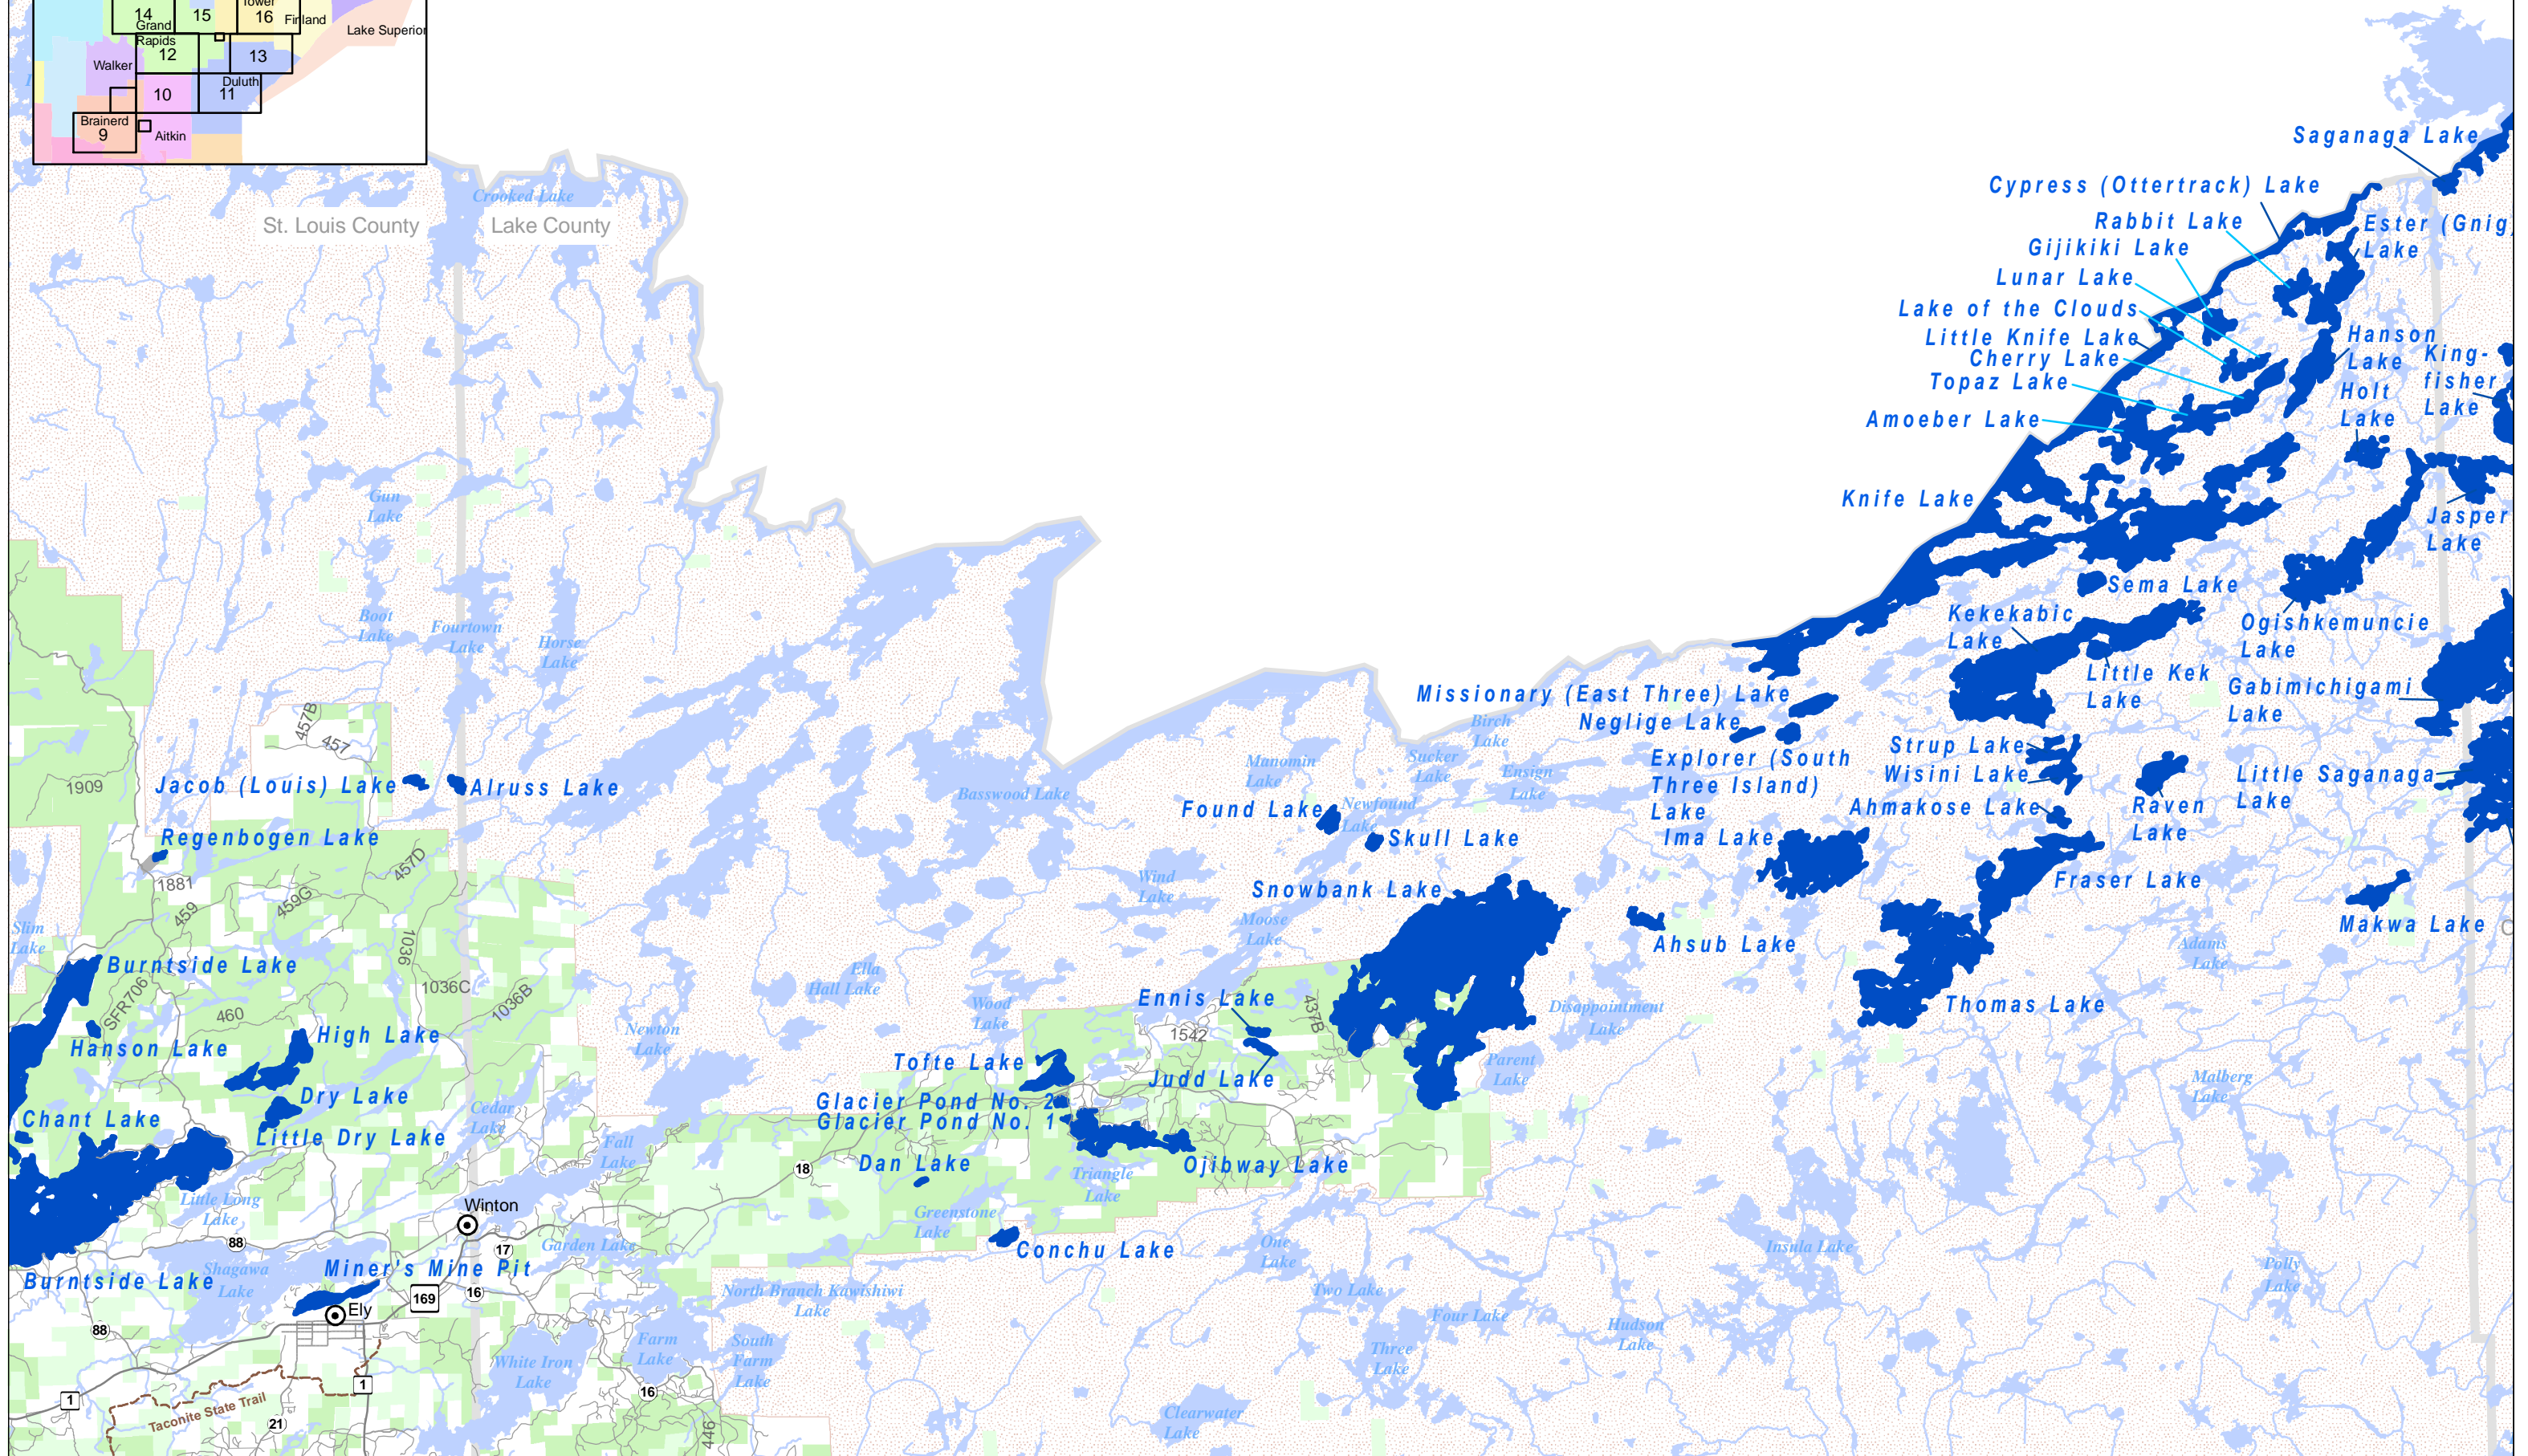

Upper Ottery Lake

Little Lester River

Amity Creek

Lester River

Duluth

Proctor

Hermantown

Brookston

Thomson Reservoir

St. Louis River

St. Louis Bay

Upper Ottery Lake

Upper Ottery Lake

Map 14a

Koochiching County

Itasca County

Koochiching County

Itasca County

St. Louis County

Koochiching County

Itasca County

Koochiching County

Itasca County

St. Louis County

Map 20a