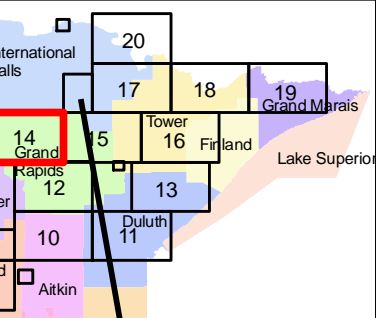

Upper Ottery Lake

Little Lester River

Amity Creek

Lester River

Duluth

Proctor

Hermantown

Brookston

Thomson Reservoir

St. Louis River

St. Louis Bay

Upper Ottery Lake

Upper Ottery Lake

Map 14a

Koochiching County

Itasca County

Koochiching County

Itasca County

St. Louis County

Koochiching County

Itasca County

Koochiching County

Itasca County

St. Louis County

Map 20a