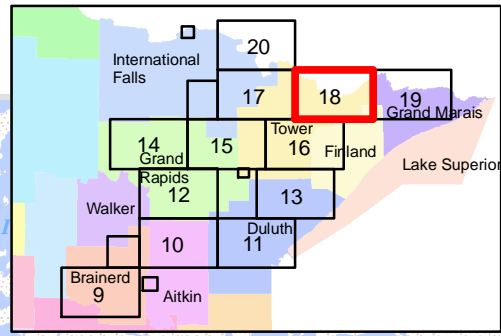

Upper Ottery Lake

Little Lester River

Amity Creek

Lester River

Duluth

Proctor

Hermantown

Brookston

Thomson Reservoir

St. Louis River

St. Louis Bay

Upper Ottery Lake

Upper Ottery Lake

Map 14a

Koochiching County

Itasca County

Koochiching County

Itasca County

St. Louis County

Koochiching County

Itasca County

Koochiching County

Itasca County

St. Louis County

Map 20a