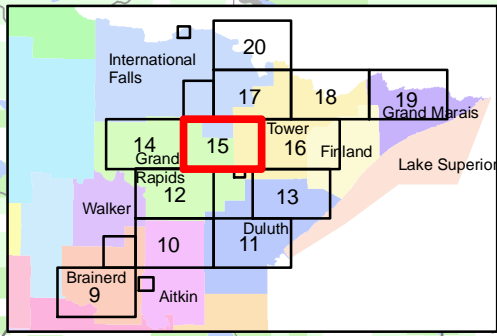

Upper Ottery Lake

Little Lester River

Amity Creek

Lester River

Duluth

Proctor

Hermantown

Brookston

Thomson Reservoir

St. Louis River

St. Louis Bay

Upper Ottery Lake

Upper Ottery Lake

Map 14a

Koochiching County

Itasca County

Koochiching County

Itasca County

St. Louis County

Koochiching County

Itasca County

Koochiching County

Itasca County

St. Louis County

Map 20a