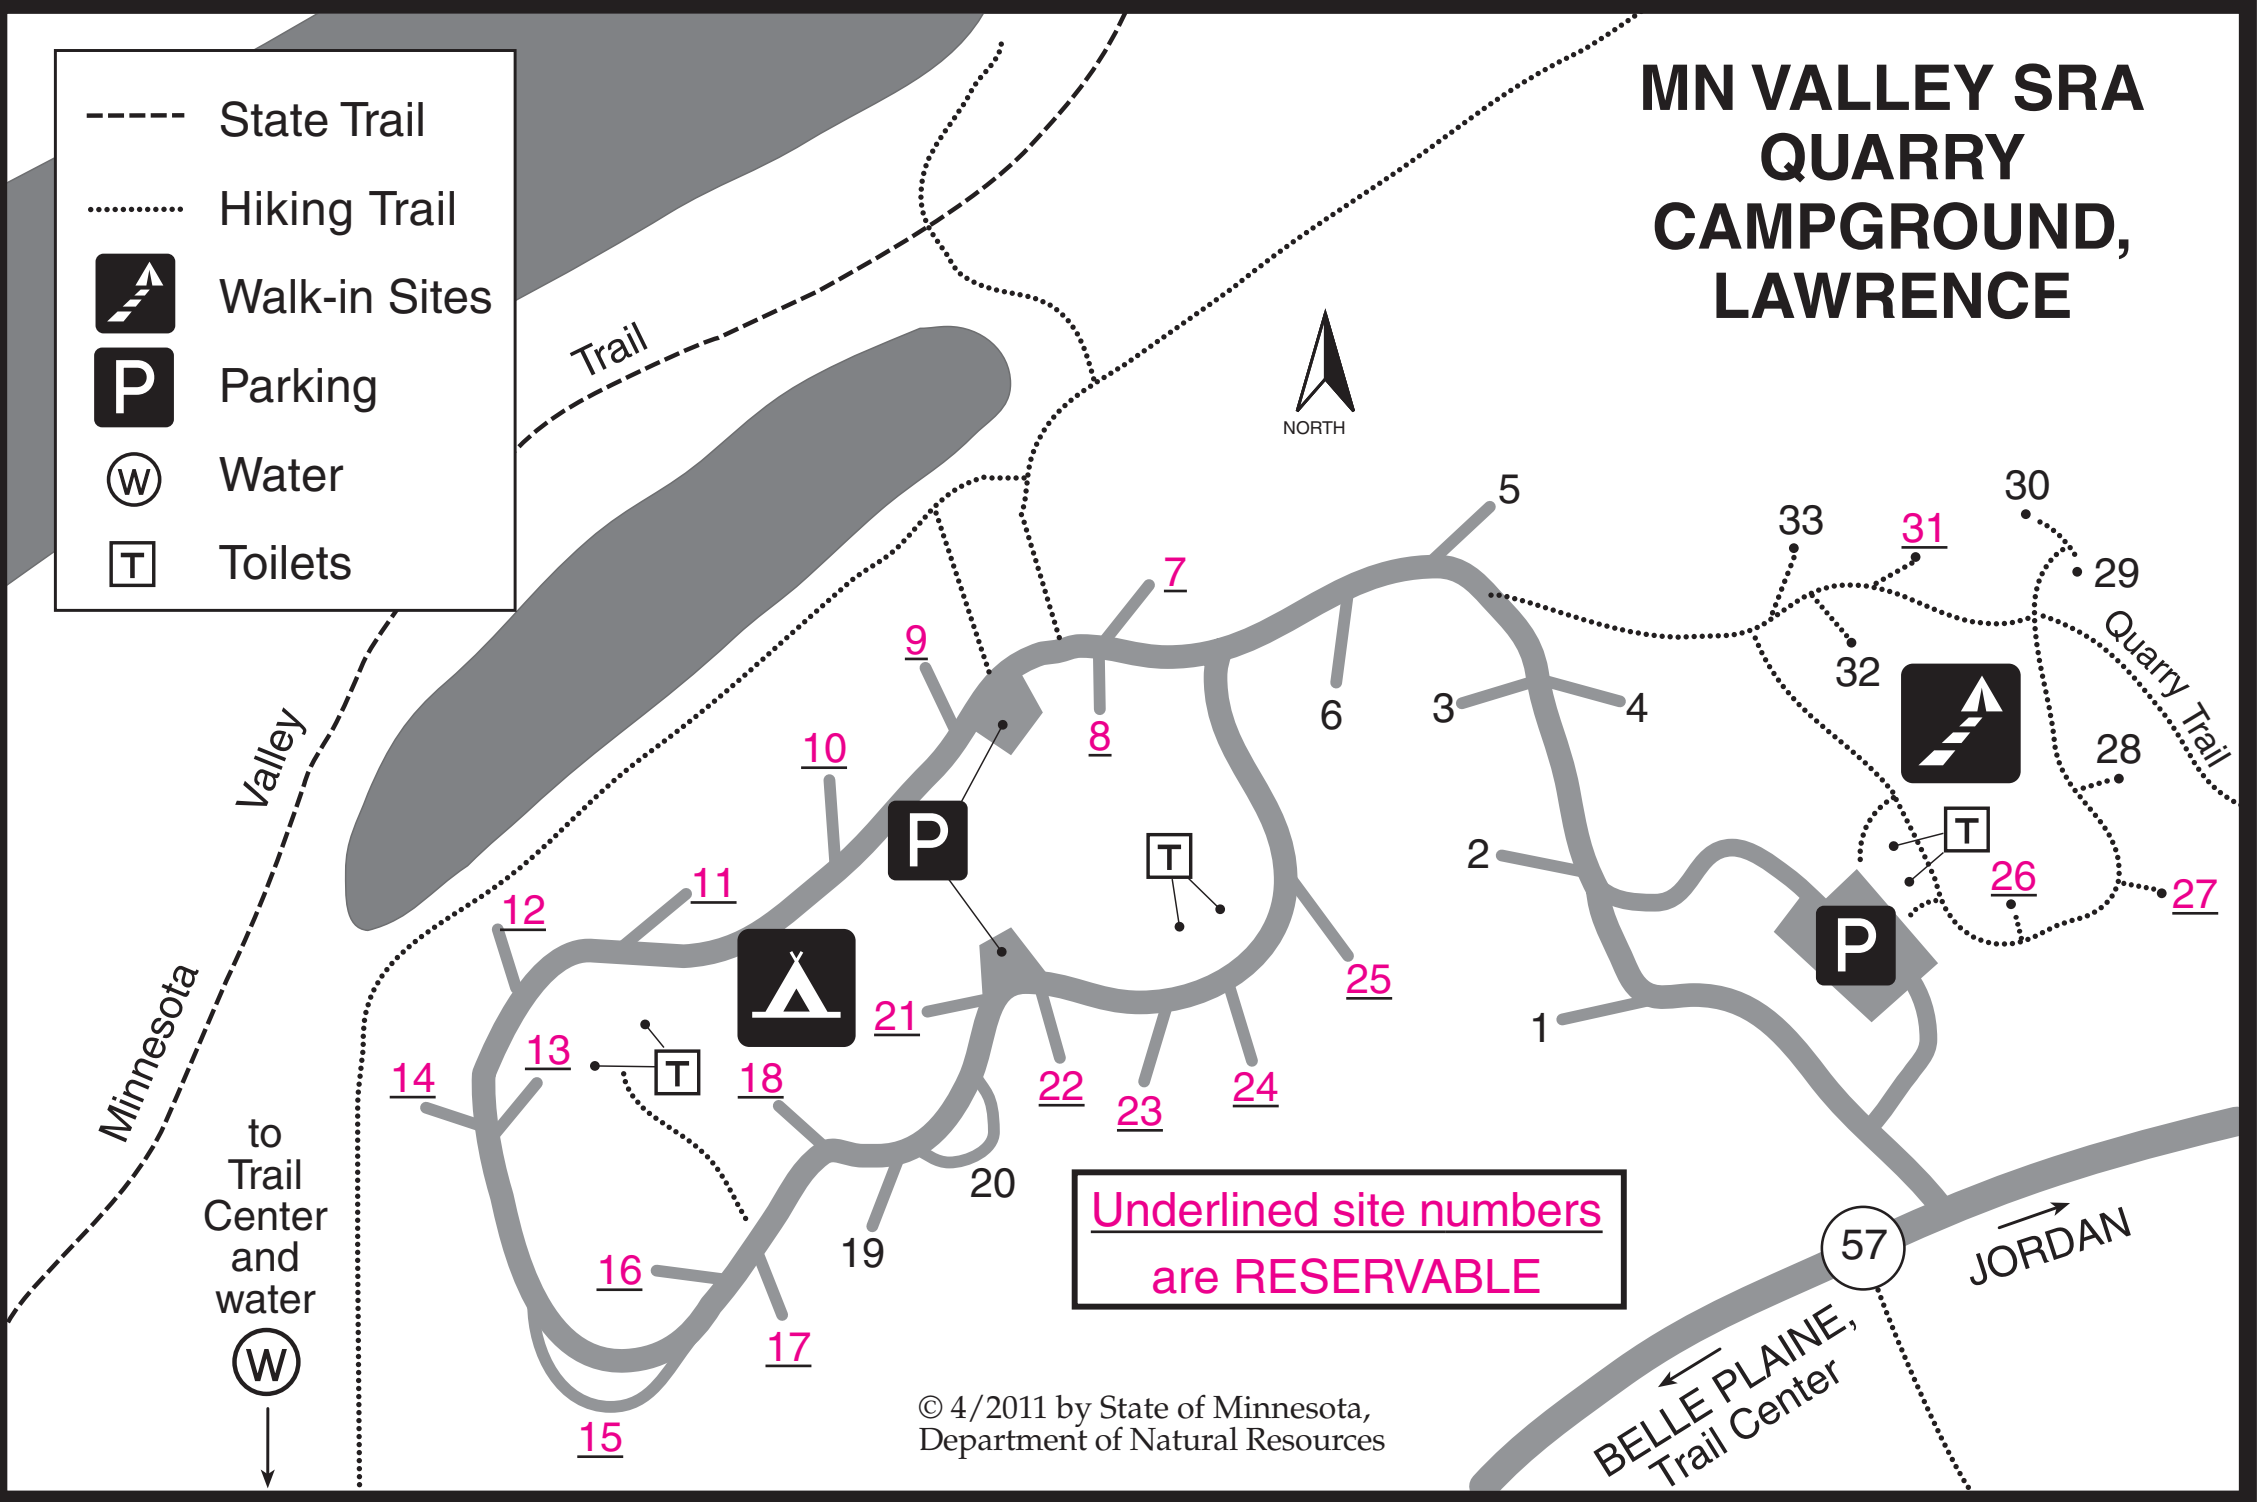

MN VALLEY SRA QUARRY CAMPGROUND, LAWRENCE

- State Trail
- Hiking Trail
-  Walk-in Sites
-  Parking
-  Water
-  Toilets

Underlined site numbers
are RESERVABLE