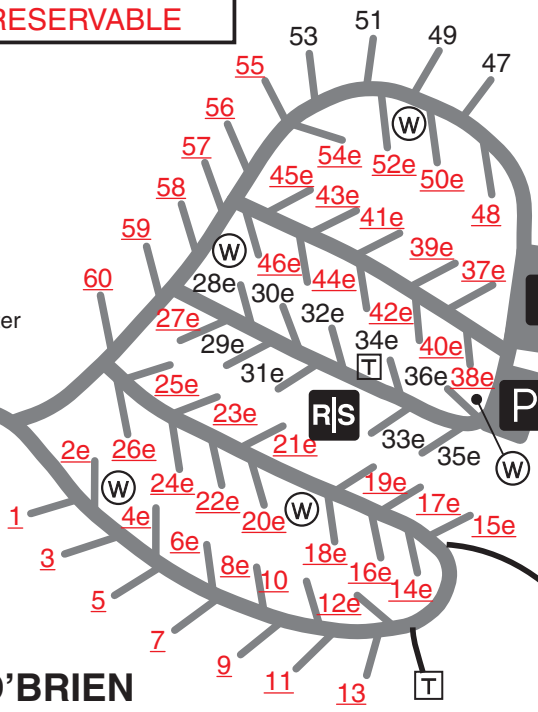

Underlined site numbers are RESERVABLE

**WILLIAM O'BRIEN  
Riverway Campground**

dumpster

To Park Office

To Picnic Area

To Picnic Area

St. Croix River

© 9/2011 by State of Minnesota, Department of Natural Resources

*Note:* This park **may** have RESERVABLE sites other than in the main campground. See the main park map for the locations of any additional camping or lodging sites.