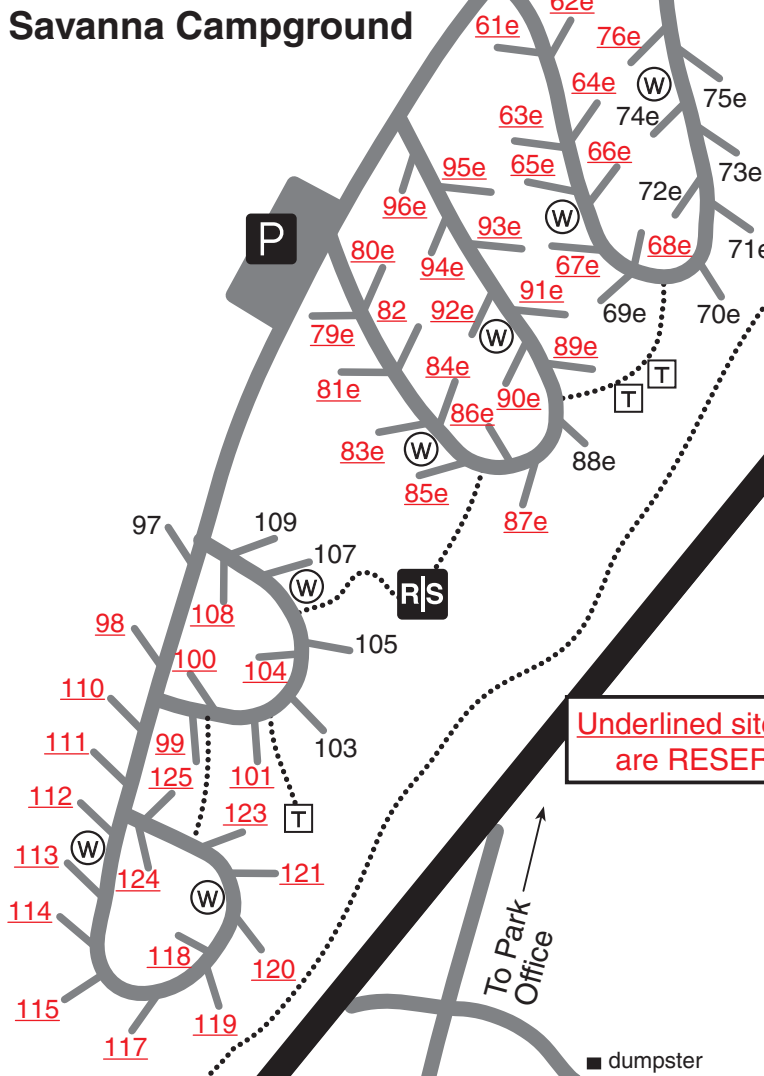

**WILLIAM O'BRIEN  
STATE PARK  
Savanna Campground**

To Park Office →

dumpster

Copas  
Vasa  
Marine Mills  
Otisville

	Toilets
	Water
<u>e</u>	Electrical Sites
	Hiking/Snowshoe Trail
	Skiing/Hiking (summer only)
	Restrooms/Showers
	Visitor Parking
	Camper Cabin

Underlined site numbers are RESERVABLE

**WILLIAM O'BRIEN  
Riverway Campground**

dumpster

To Park Office

To Picnic Area

To Picnic Area

St. Croix River

© 9/2011 by State of Minnesota, Department of Natural Resources

*Note:* This park **may** have RESERVABLE sites other than in the main campground. See the main park map for the locations of any additional camping or lodging sites.