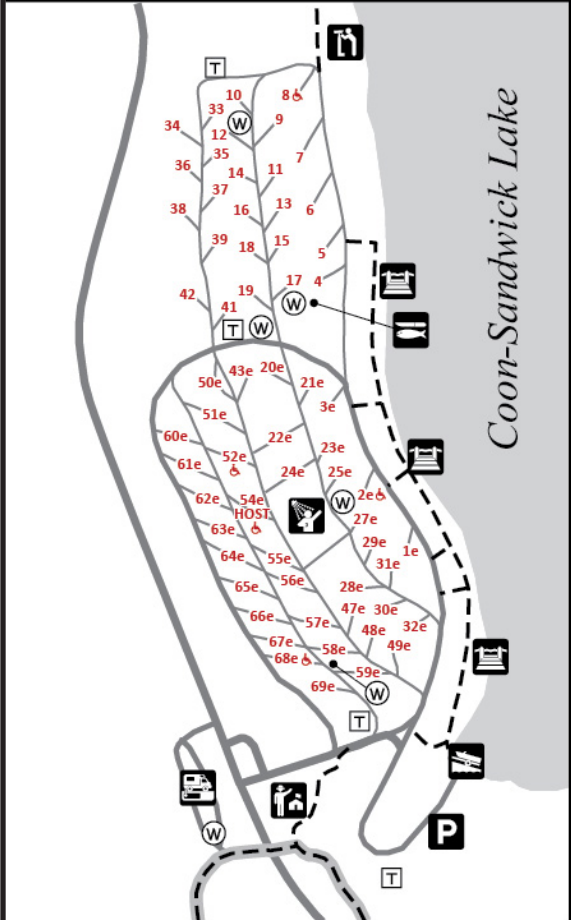

SCENIC STATE PARK

TRAILS

- Hiking
- Hiking/Skiing
- Hiking Club
- Snowmobile

FACILITIES

- Park Office
- Parking
- Picnic Area
- Historic Site
- Overlook
- Fire Tower
(not open to the public)
- Rentals (boats, canoes, paddleboards, kayaks)
- Campground
- Group Camp
- Backpack Sites
- Watercraft Campsites
- Cabin
- RV Sanitation Station
- Restroom/Shower
- Restroom
- Primitive Toilet
- Drinking Water
- Trailer Access
- Fishing Pier
- Swimming Beach
- Fish Cleaning Shelter
- Dock
- Private Property

GEORGE WASHINGTON STATE FOREST

Chase Point Campground

Lodge Campground