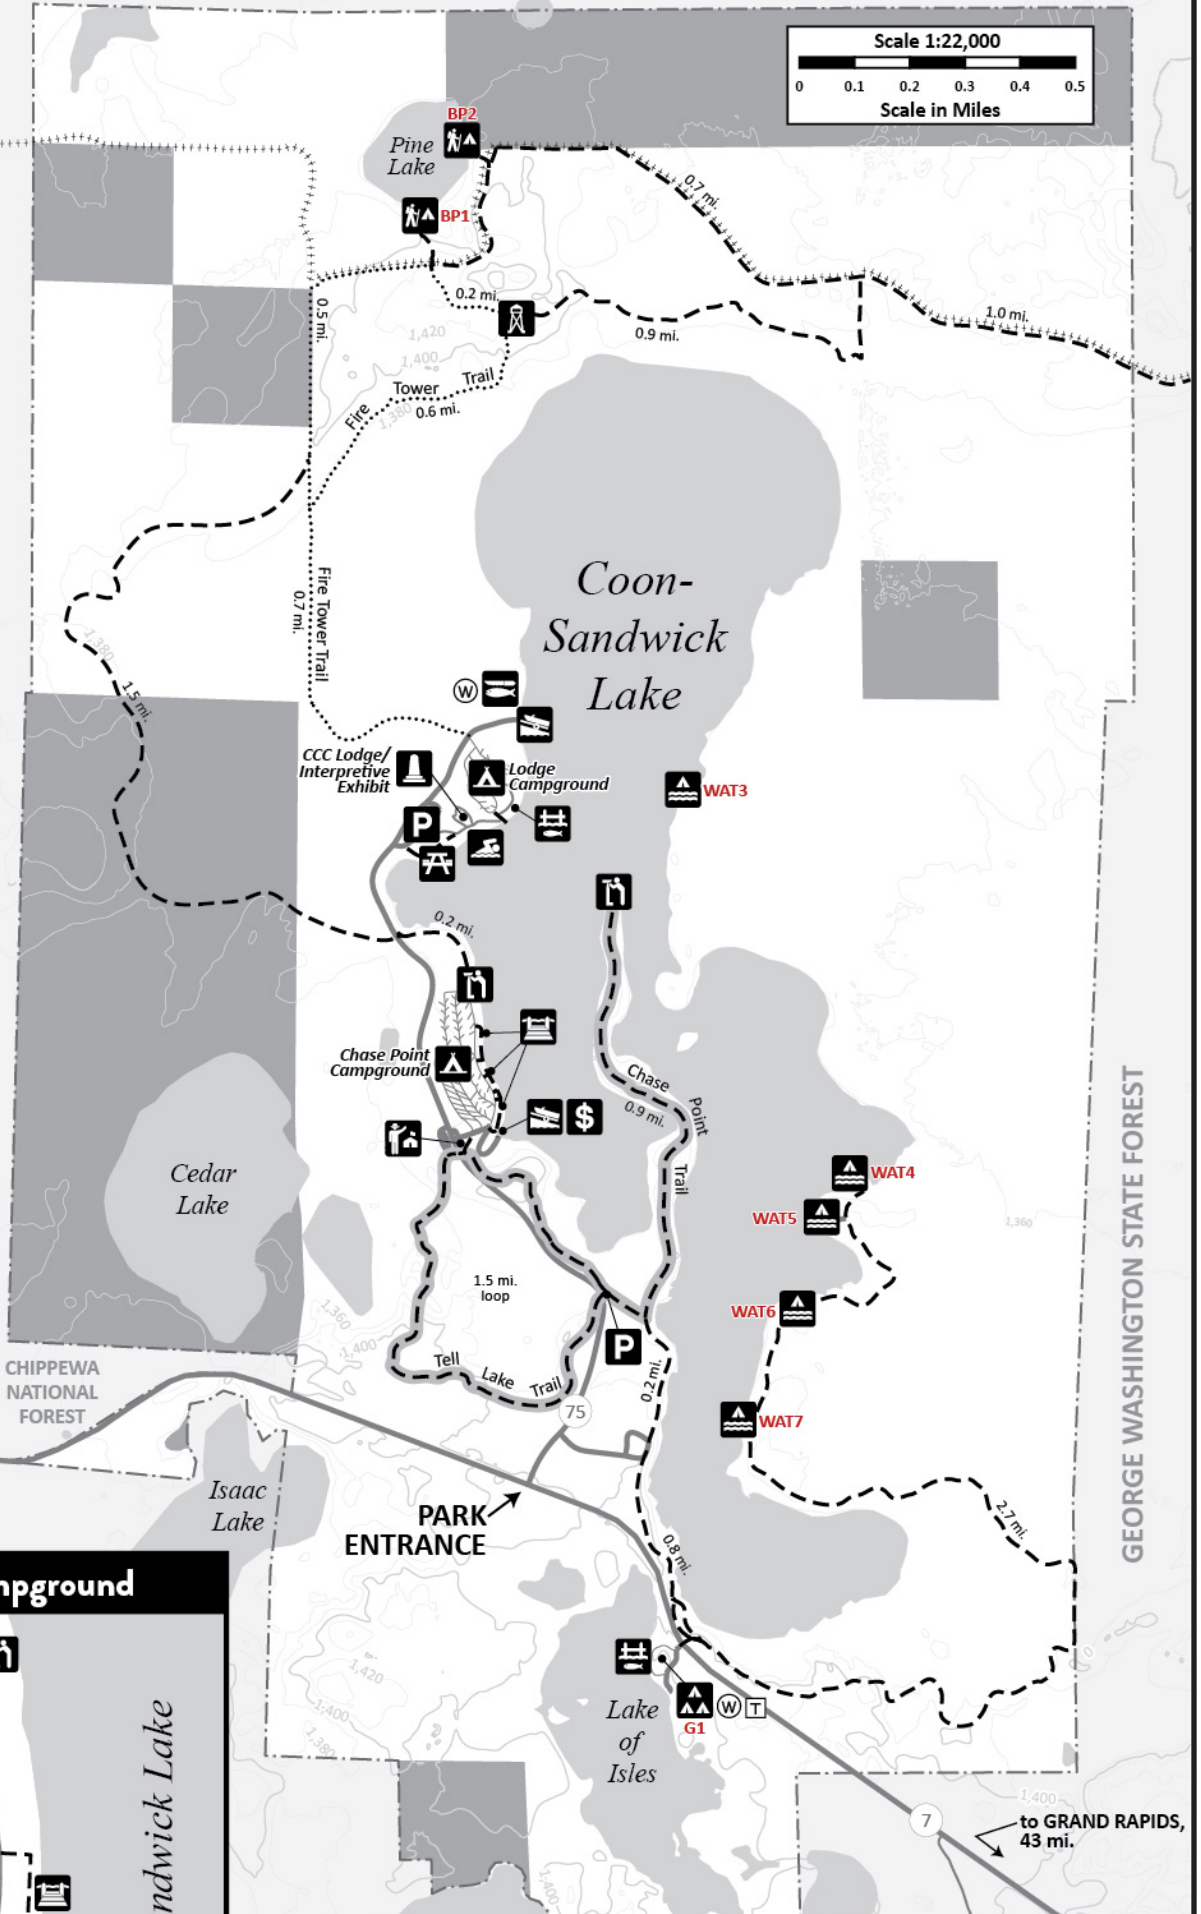

SCENIC STATE PARK

TRAILS

- Hiking
- Hiking/Skiing
- Hiking Club
- Snowmobile

FACILITIES

- Park Office
- Parking
- Picnic Area
- Historic Site
- Overlook
- Fire Tower
(not open to the public)
- Rentals (boats, canoes, paddleboards, kayaks)
- Campground
- Group Camp
- Backpack Sites
- Watercraft Campsites
- Cabin
- RV Sanitation Station
- Restroom/Shower
- Restroom
- Primitive Toilet
- Drinking Water
- Trailer Access
- Fishing Pier
- Swimming Beach
- Fish Cleaning Shelter
- Dock
- Private Property

GEORGE WASHINGTON STATE FOREST

Chase Point Campground

Lodge Campground