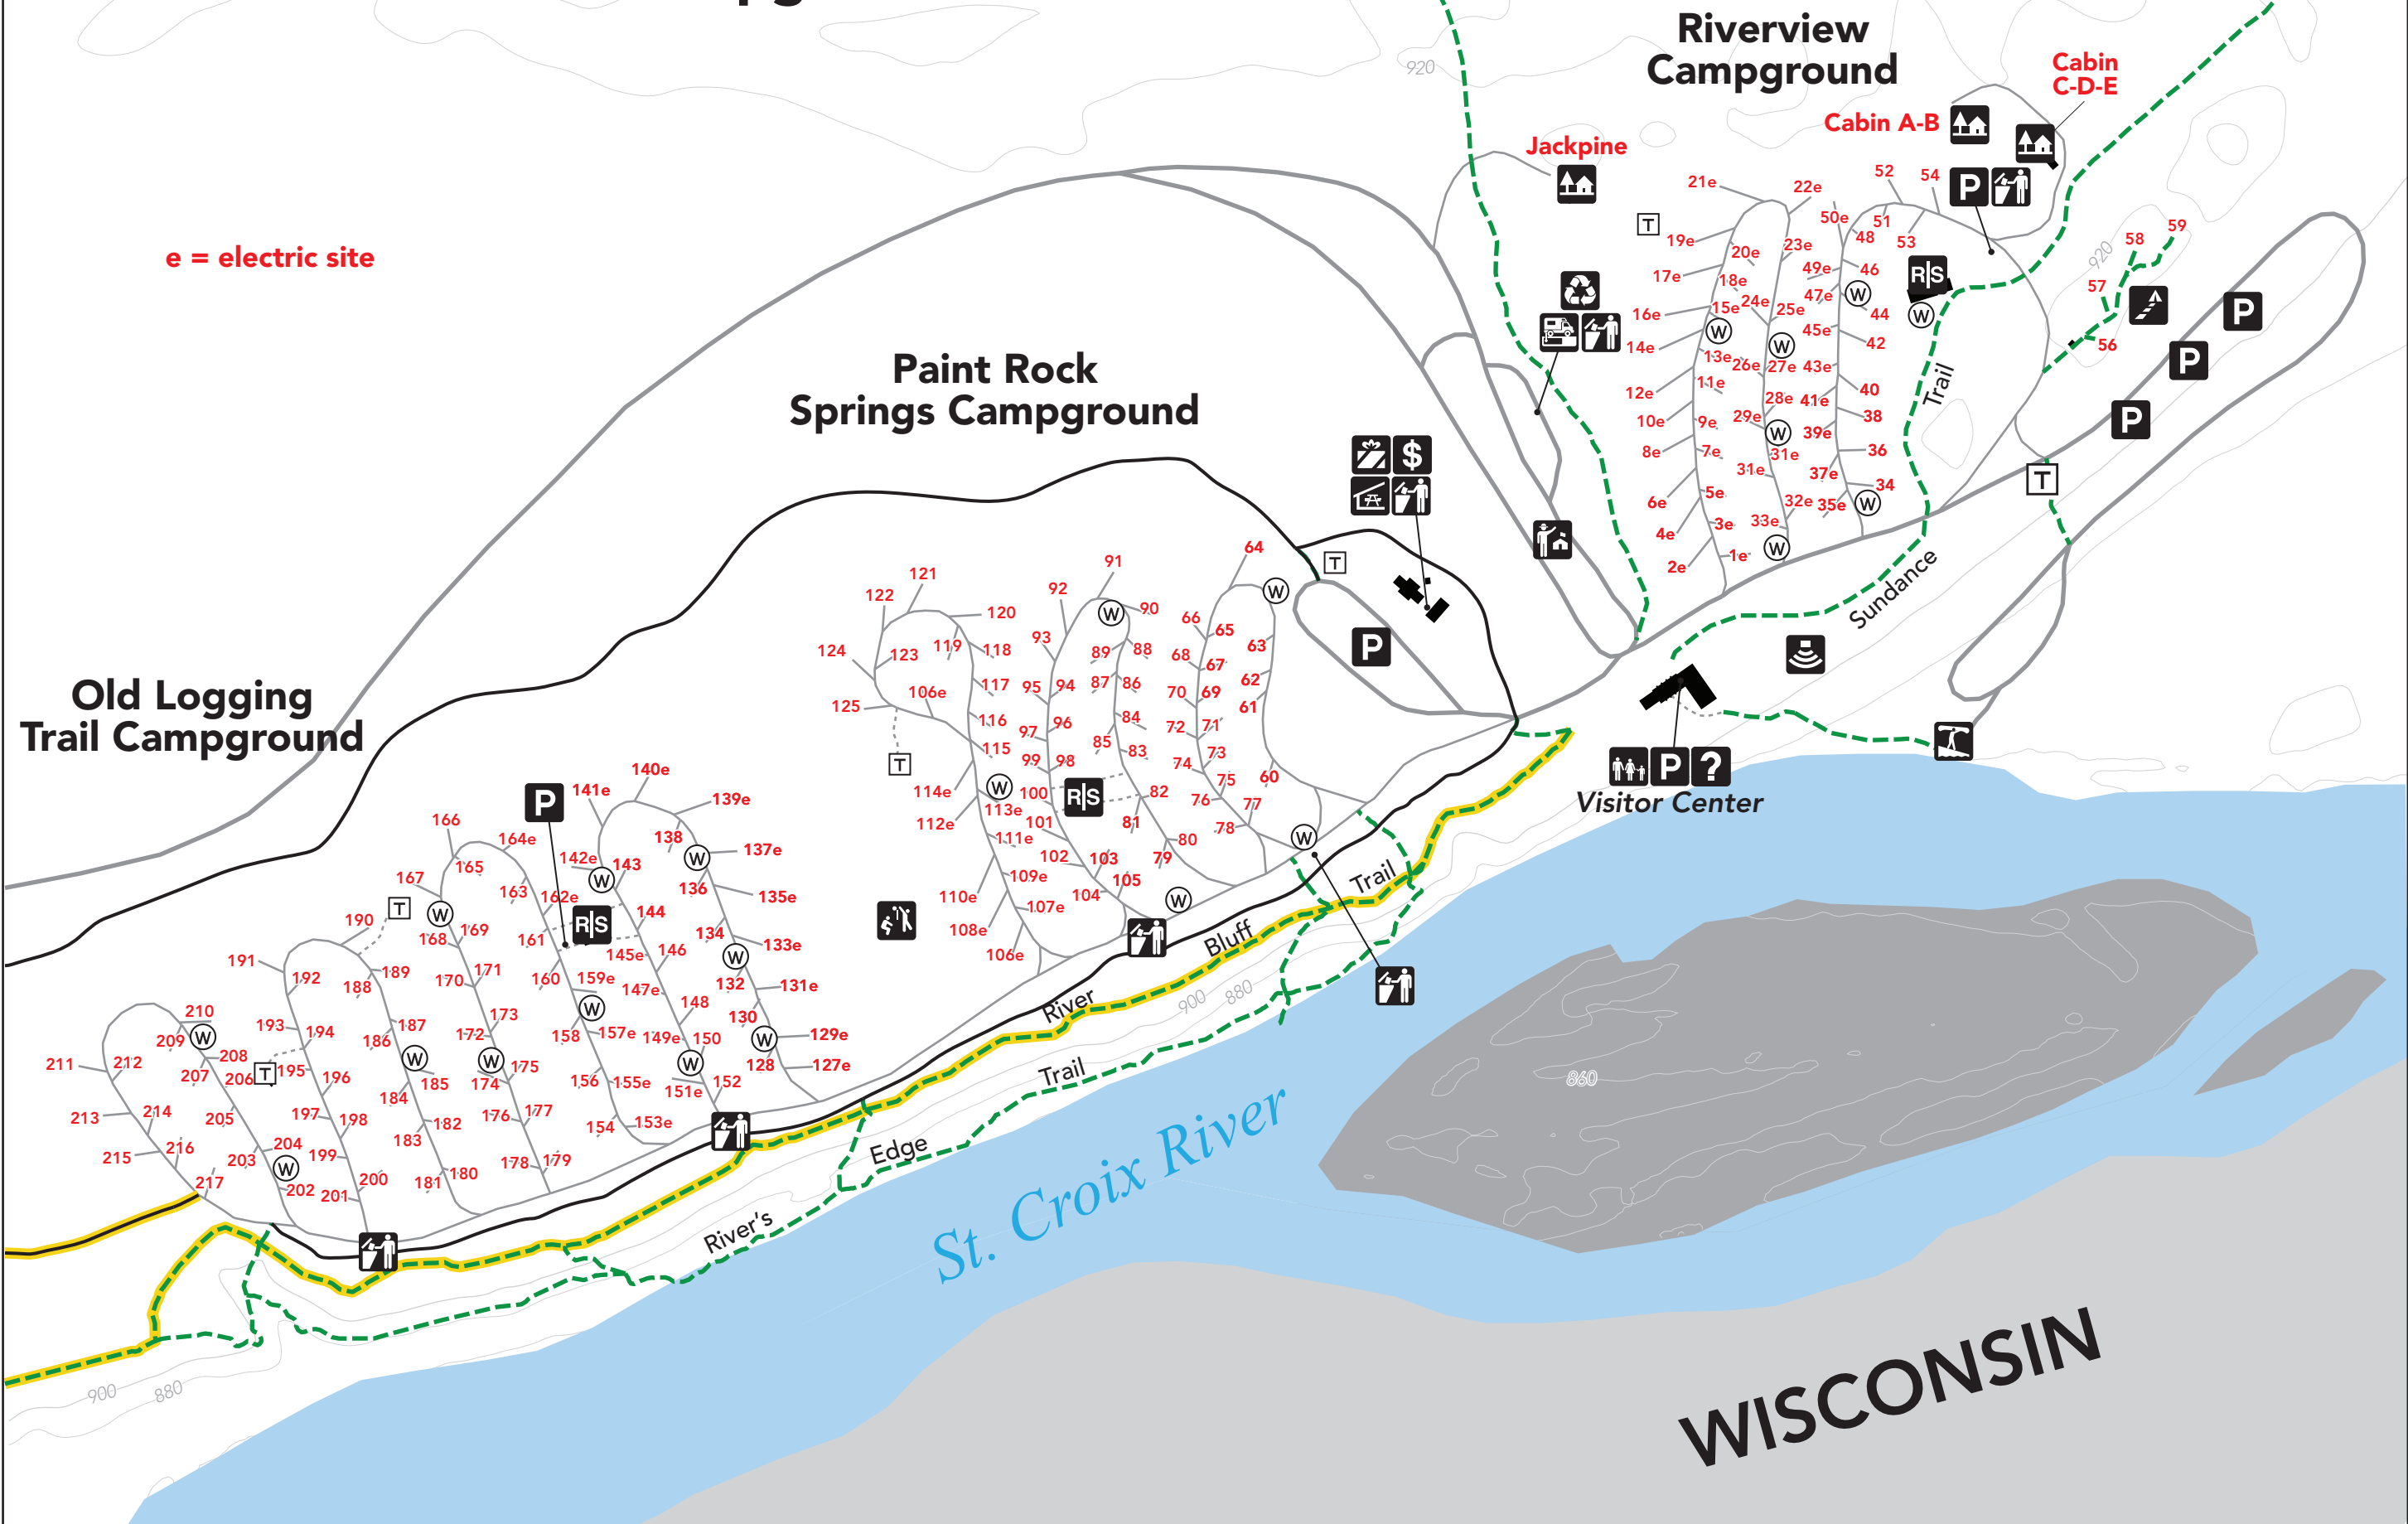

St. Croix State Park Campgrounds

e = electric site

Riverview Campground

Paint Rock Springs Campground

Old Logging Trail Campground

St. Croix River

WISCONSIN