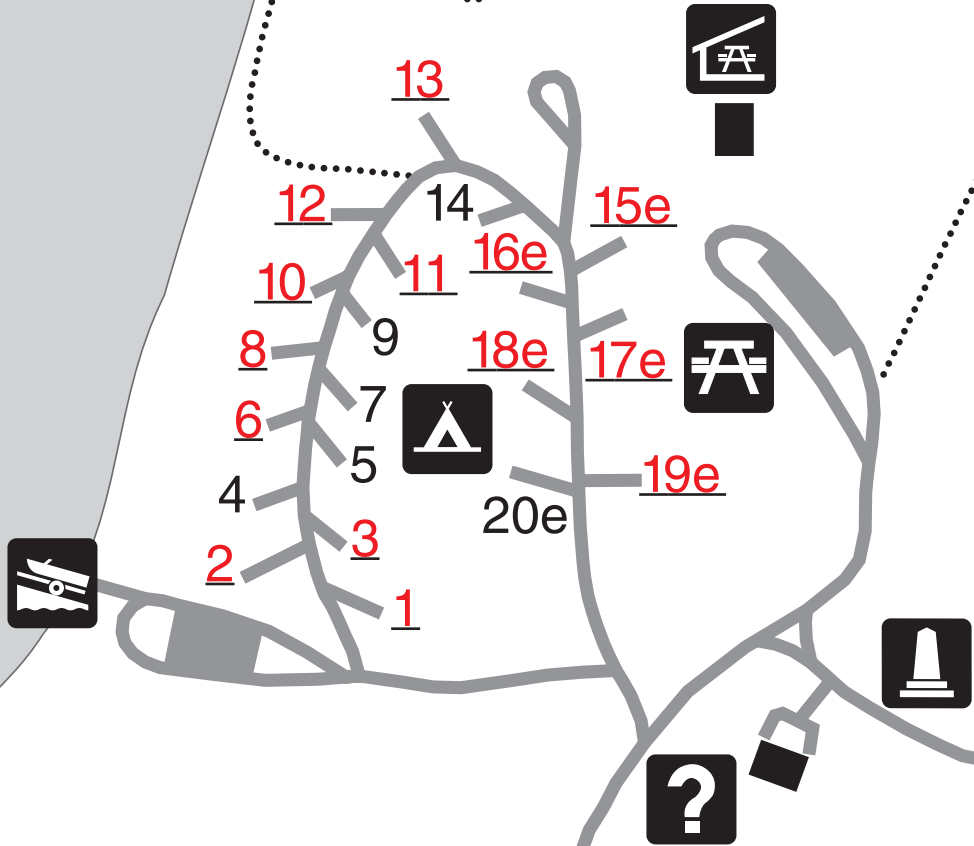

MONSON LAKE STATE PARK CAMPGROUND

Monson
Lake

Underlined site numbers
are **RESERVABLE**

© 11/2008 by State of Minnesota,
Department of Natural Resources