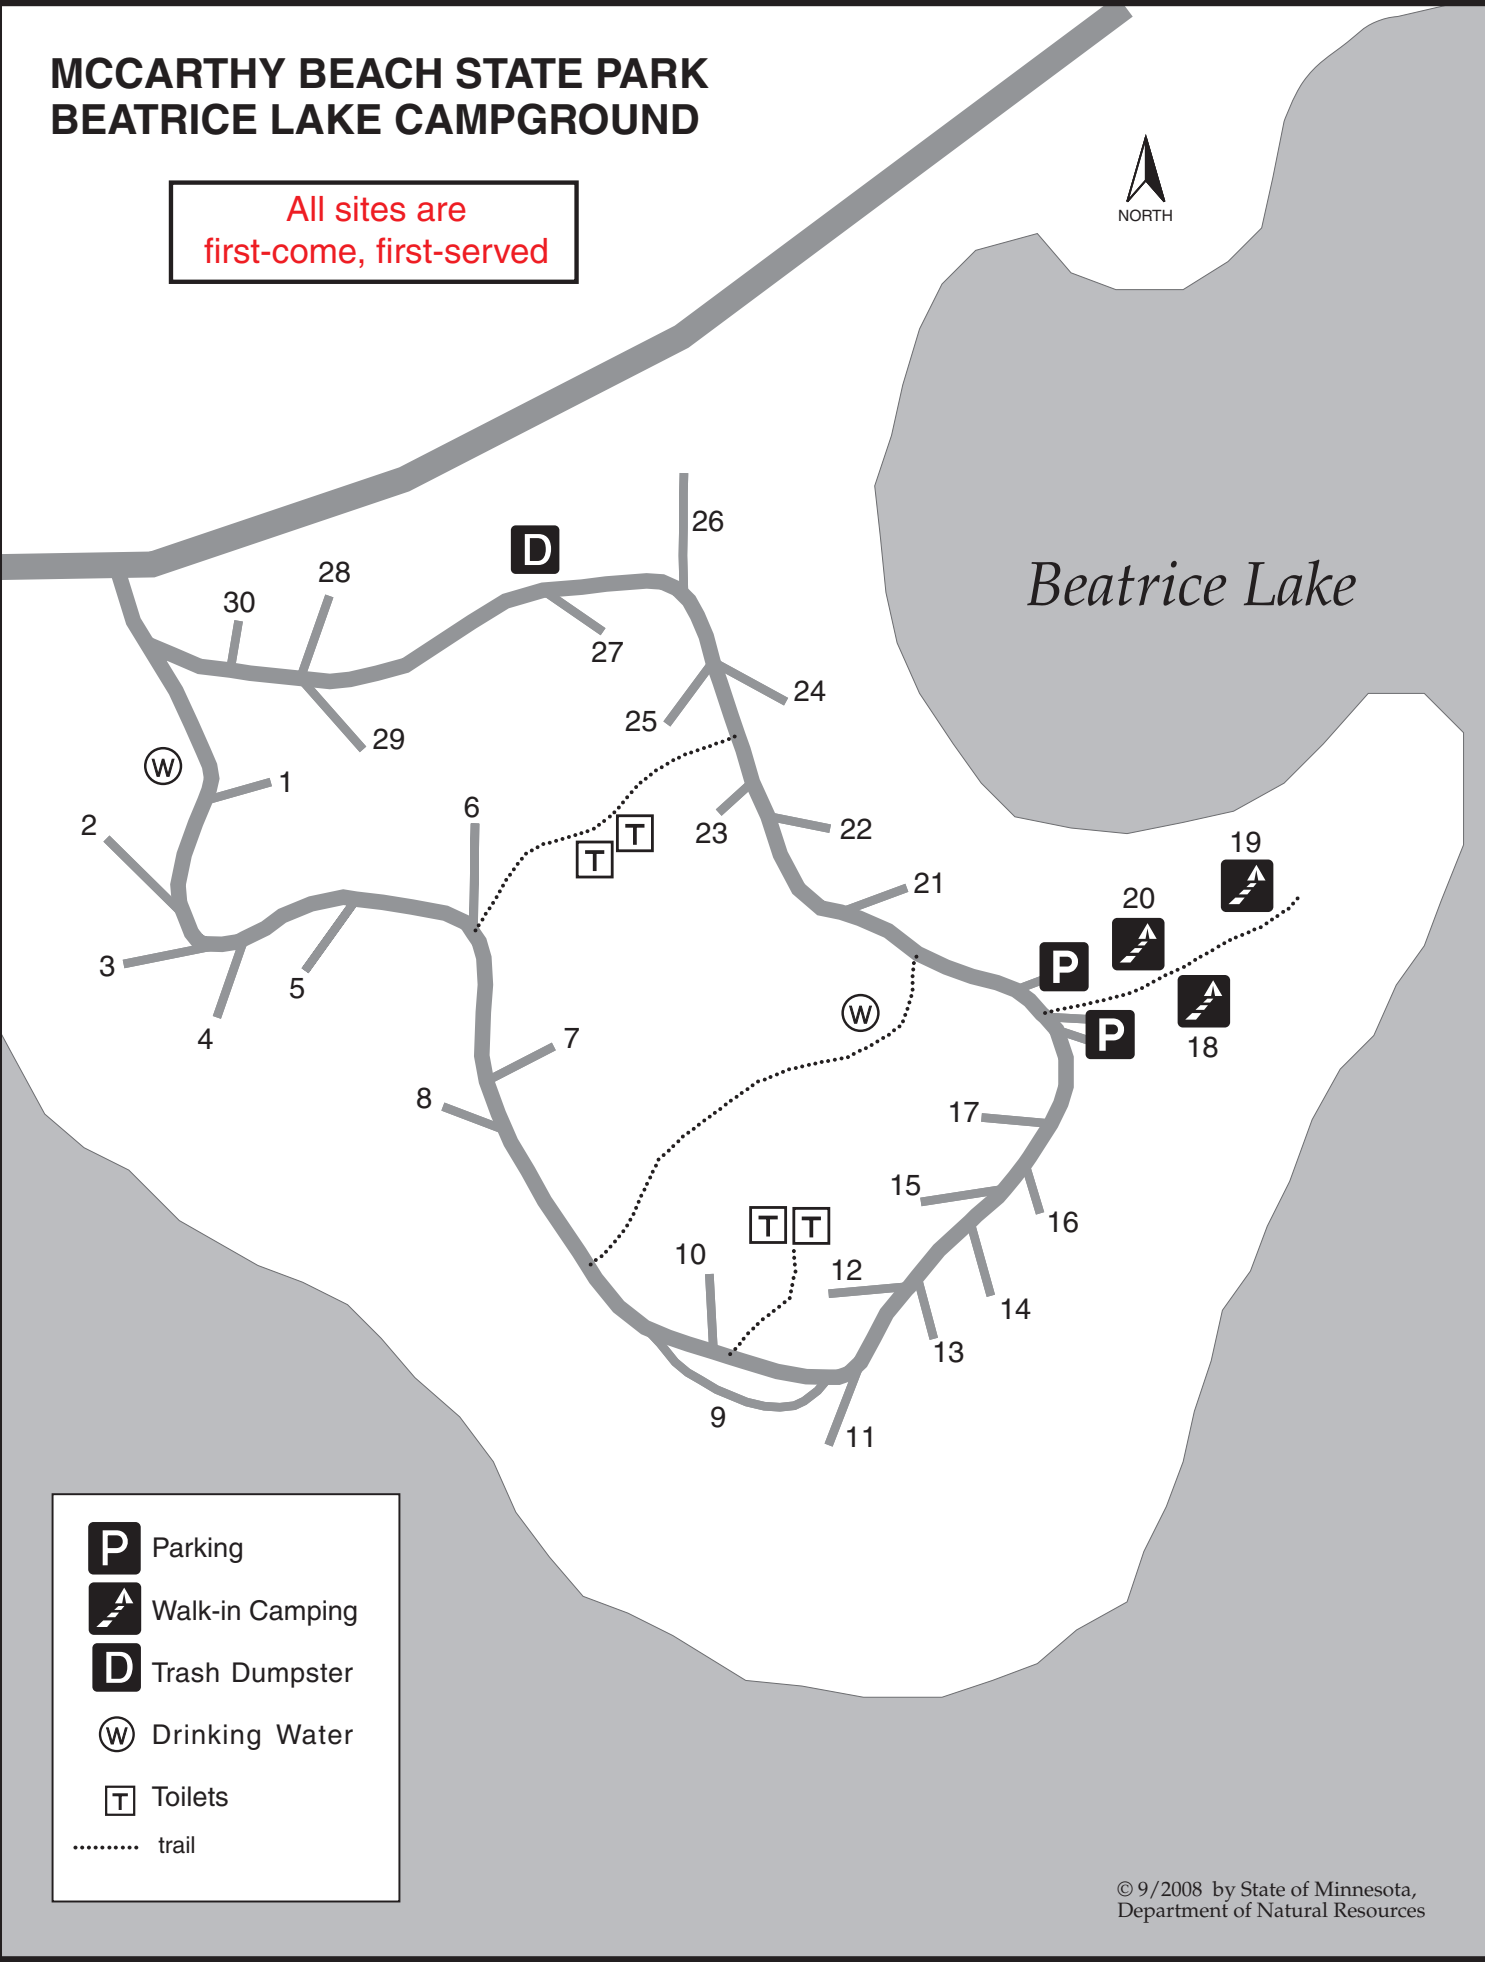

Underlined site numbers  
are RESERVABLE

- e Electrical Sites
- Ⓜ Water
- Ⓣ Toilets
- Ⓜ Park Office
- Ⓢ Showers
- Ⓜ Trailer Sanitation Station
- Ⓟ Parking
- Ⓜ Boat Ramp
- Ⓜ Swimming Beach

**MCCARTHY BEACH STATE PARK  
SIDE LAKE CAMPGROUND**

# MCCARTHY BEACH STATE PARK BEATRICE LAKE CAMPGROUND

All sites are  
first-come, first-served

*Beatrice Lake*

-  Parking
-  Walk-in Camping
-  Trash Dumpster
-  Drinking Water
-  Toilets
-  trail