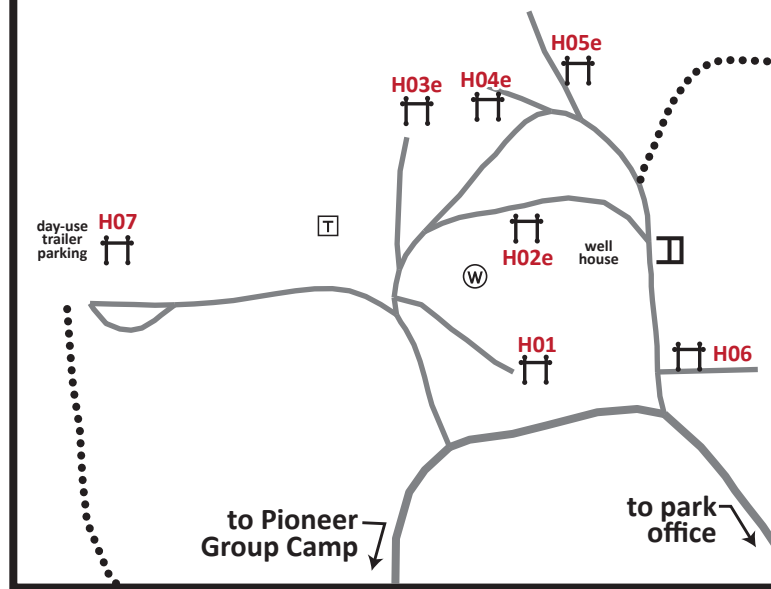

# LAKE CARLOS STATE PARK CAMPGROUNDS

## Campground Symbols

- e Electric Site
- Accessible Site
- Drinking Water
- Primitive Toilet
- Restroom/Shower
- Dumpster
- Hitching Rail
- Manure Bin

## Upper Campground

- Camper Cabins**
1. RACCOON HOLLOW
  2. FROG POND
  3. EAGLE AERIE
  4. LOON NEST

## Notes to Campers:

- Hoses cannot be connected to the water spigots in the campgrounds. Please fill water tanks at the RV sanitation station.
- One camping unit (tent or RV) allowed in Lower Campground.
- Two camping units (two tents or one tent and one RV) allowed in Upper Campground.
- No parking on the grass.
- Please back vehicles into campsites.
- Drive slowly in campgrounds, speed limit is 5 miles per hour.