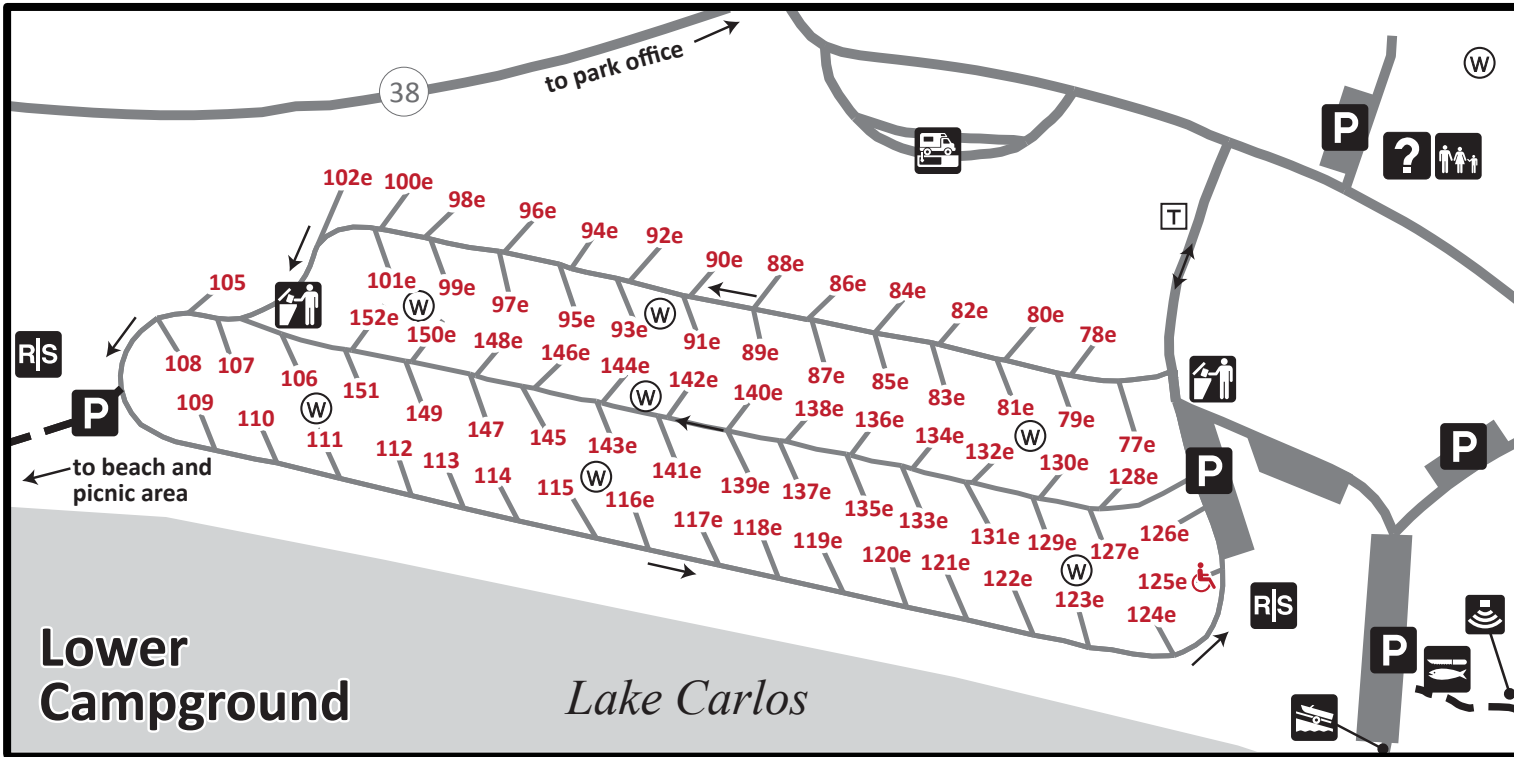

## Campground Symbols

- e Electric Site
- Accessible Site
- Drinking Water
- Primitive Toilet
- Restroom/Shower
- Dumpster
- Hitching Rail
- Manure Bin

## Upper Campground

- Camper Cabins**
1. RACCOON HOLLOW
  2. FROG POND
  3. EAGLE AERIE
  4. LOON NEST

## Notes to Campers:

- Hoses cannot be connected to the water spigots in the campgrounds. Please fill water tanks at the RV sanitation station.
- One camping unit (tent or RV) allowed in Lower Campground.
- Two camping units (two tents or one tent and one RV) allowed in Upper Campground.
- No parking on the grass.
- Please back vehicles into campsites.
- Drive slowly in campgrounds, speed limit is 5 miles per hour.