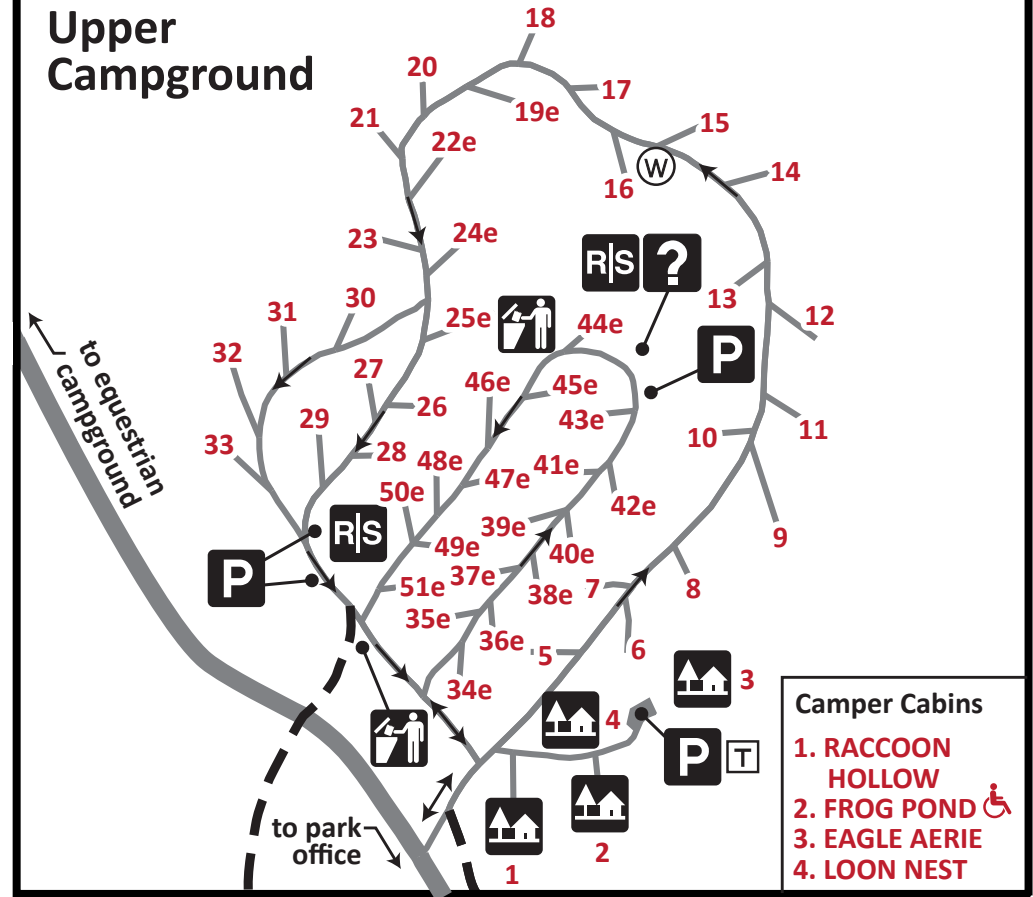

## Campground Symbols

- e Electric Site
- Accessible Site
- Drinking Water
- Primitive Toilet
- Restroom/Shower
- Dumpster
- Hitching Rail
- Manure Bin

## Equestrian Campground

## Upper Campground

- Camper Cabins**
1. RACCOON HOLLOW
  2. FROG POND
  3. EAGLE AERIE
  4. LOON NEST

## Notes to Campers:

- Hoses cannot be connected to the water spigots in the campgrounds. Please fill water tanks at the RV sanitation station.
- One camping unit (tent or RV) allowed in Lower Campground.
- Two camping units (two tents or one tent and one RV) allowed in Upper Campground.
- No parking on the grass.
- Please back vehicles into campsites.
- Drive slowly in campgrounds, speed limit is 5 miles per hour.