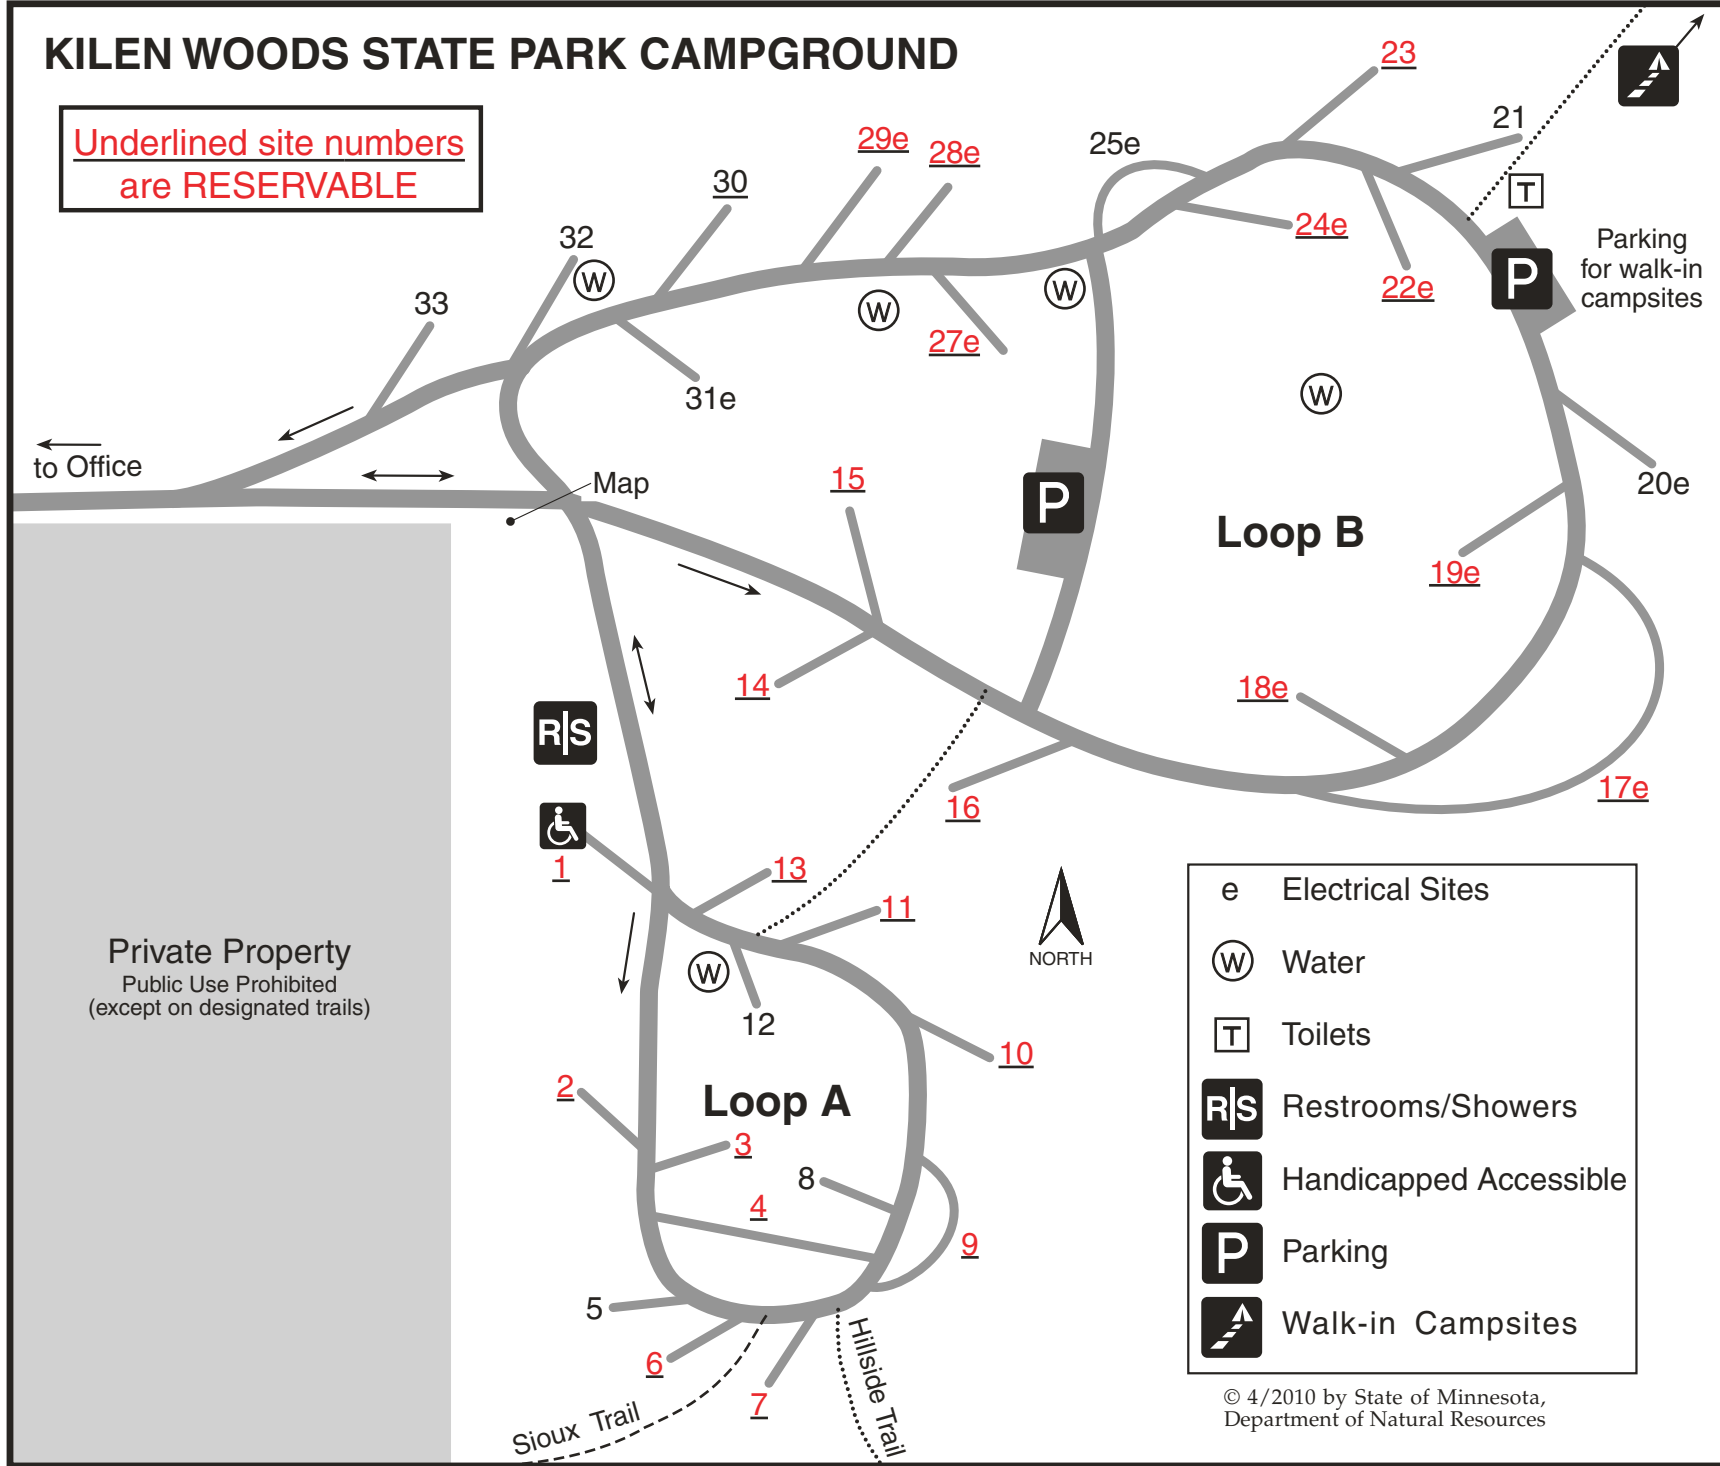

KILEN WOODS STATE PARK CAMPGROUND

Underlined site numbers
are RESERVABLE

Private Property
Public Use Prohibited
(except on designated trails)

- e Electrical Sites
- Ⓜ Water
- Ⓣ Toilets
- R|S** Restrooms/Shower
- ♿ Handicapped Accessible
- P** Parking
- ↗ Walk-in Campsites