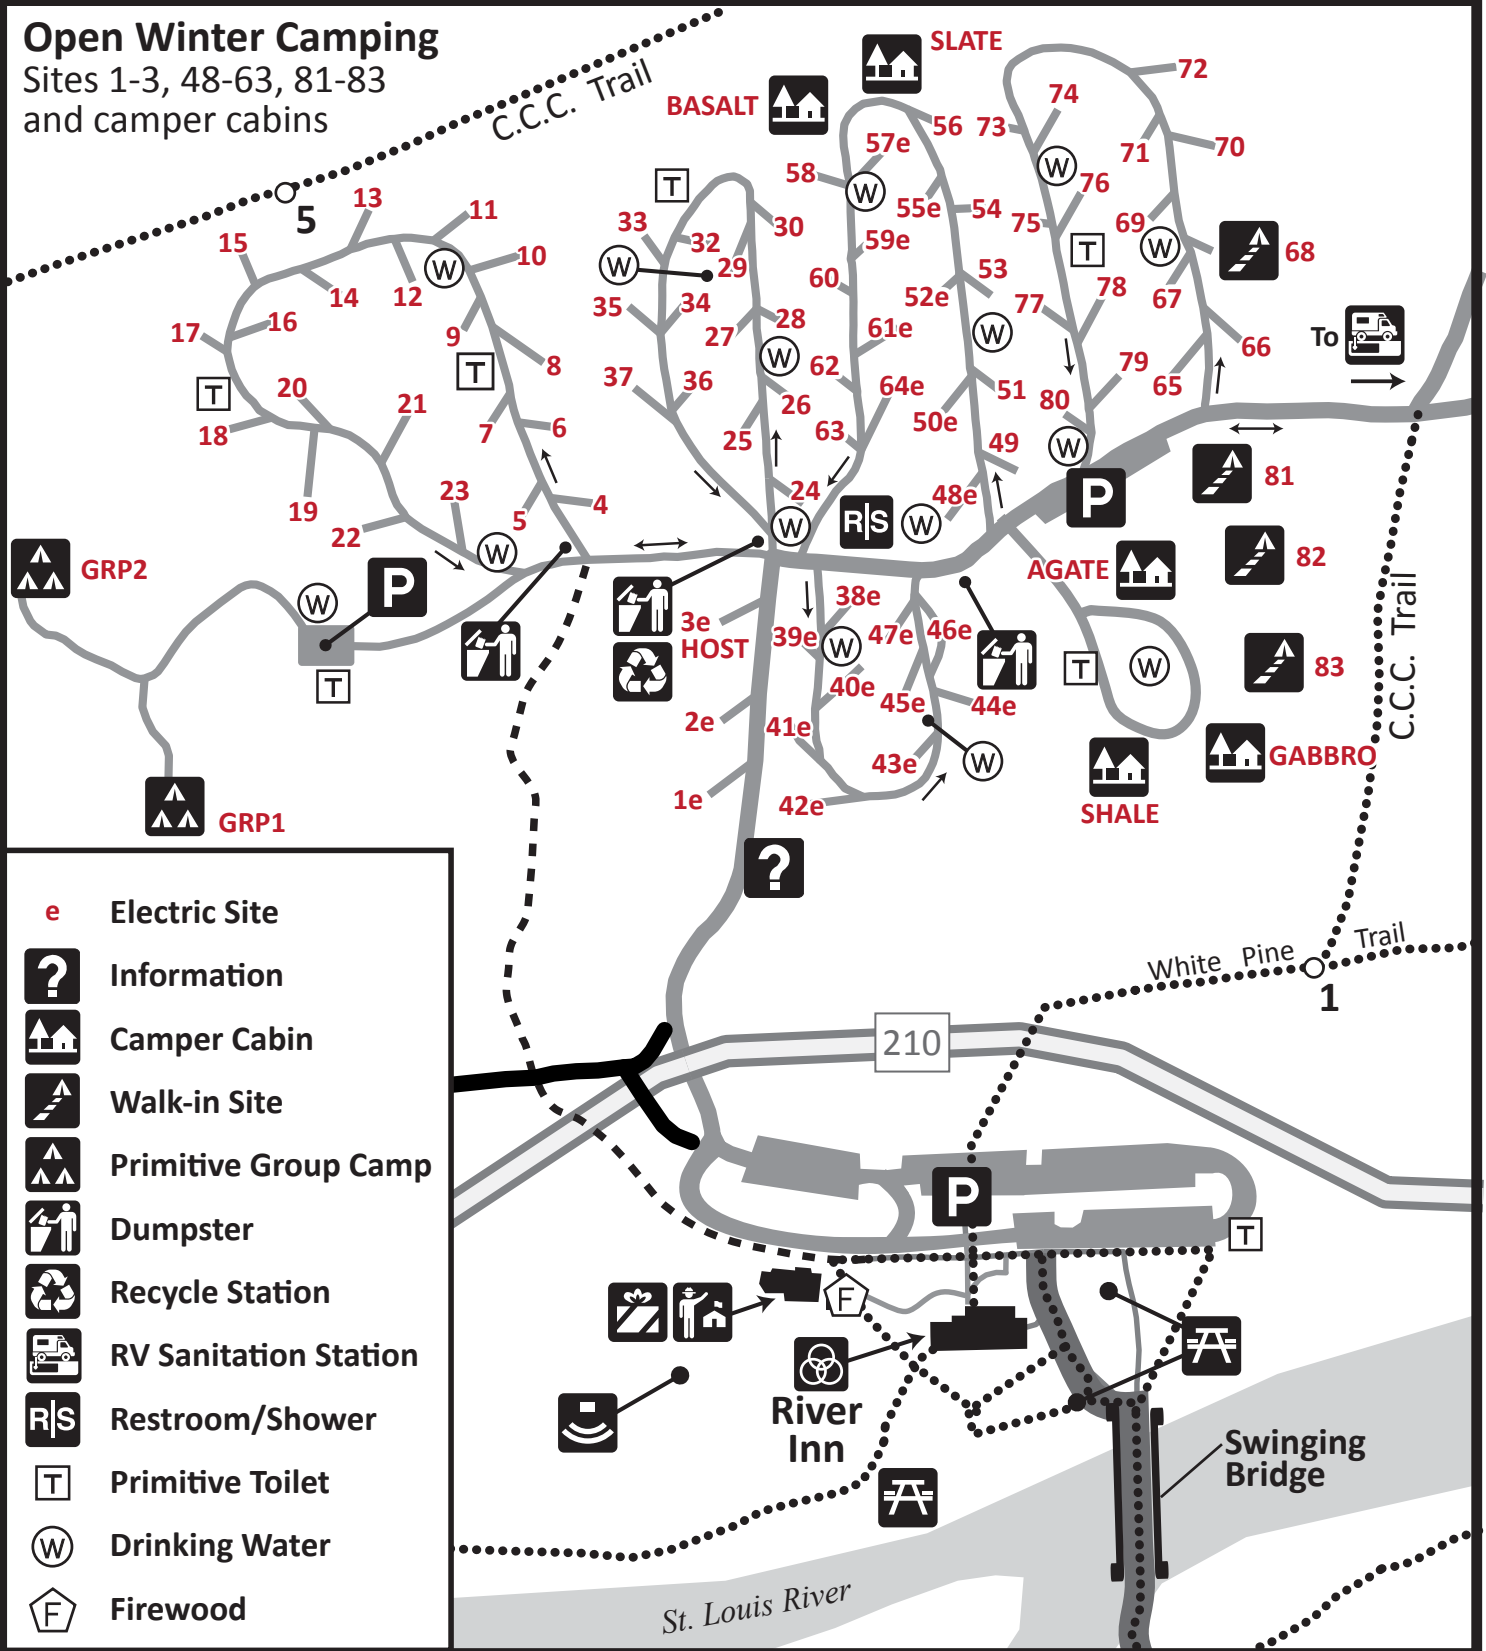

RIVER INN VISITOR CENTER AND CAMPGROUND AREA

Open Winter Camping

Sites 1-3, 48-63, 81-83
and camper cabins

- e Electric Site
- Information
- Camper Cabin
- Walk-in Site
- Primitive Group Camp
- Dumpster
- Recycle Station
- RV Sanitation Station
- Restroom/Shower
- Primitive Toilet
- Drinking Water
- Firewood