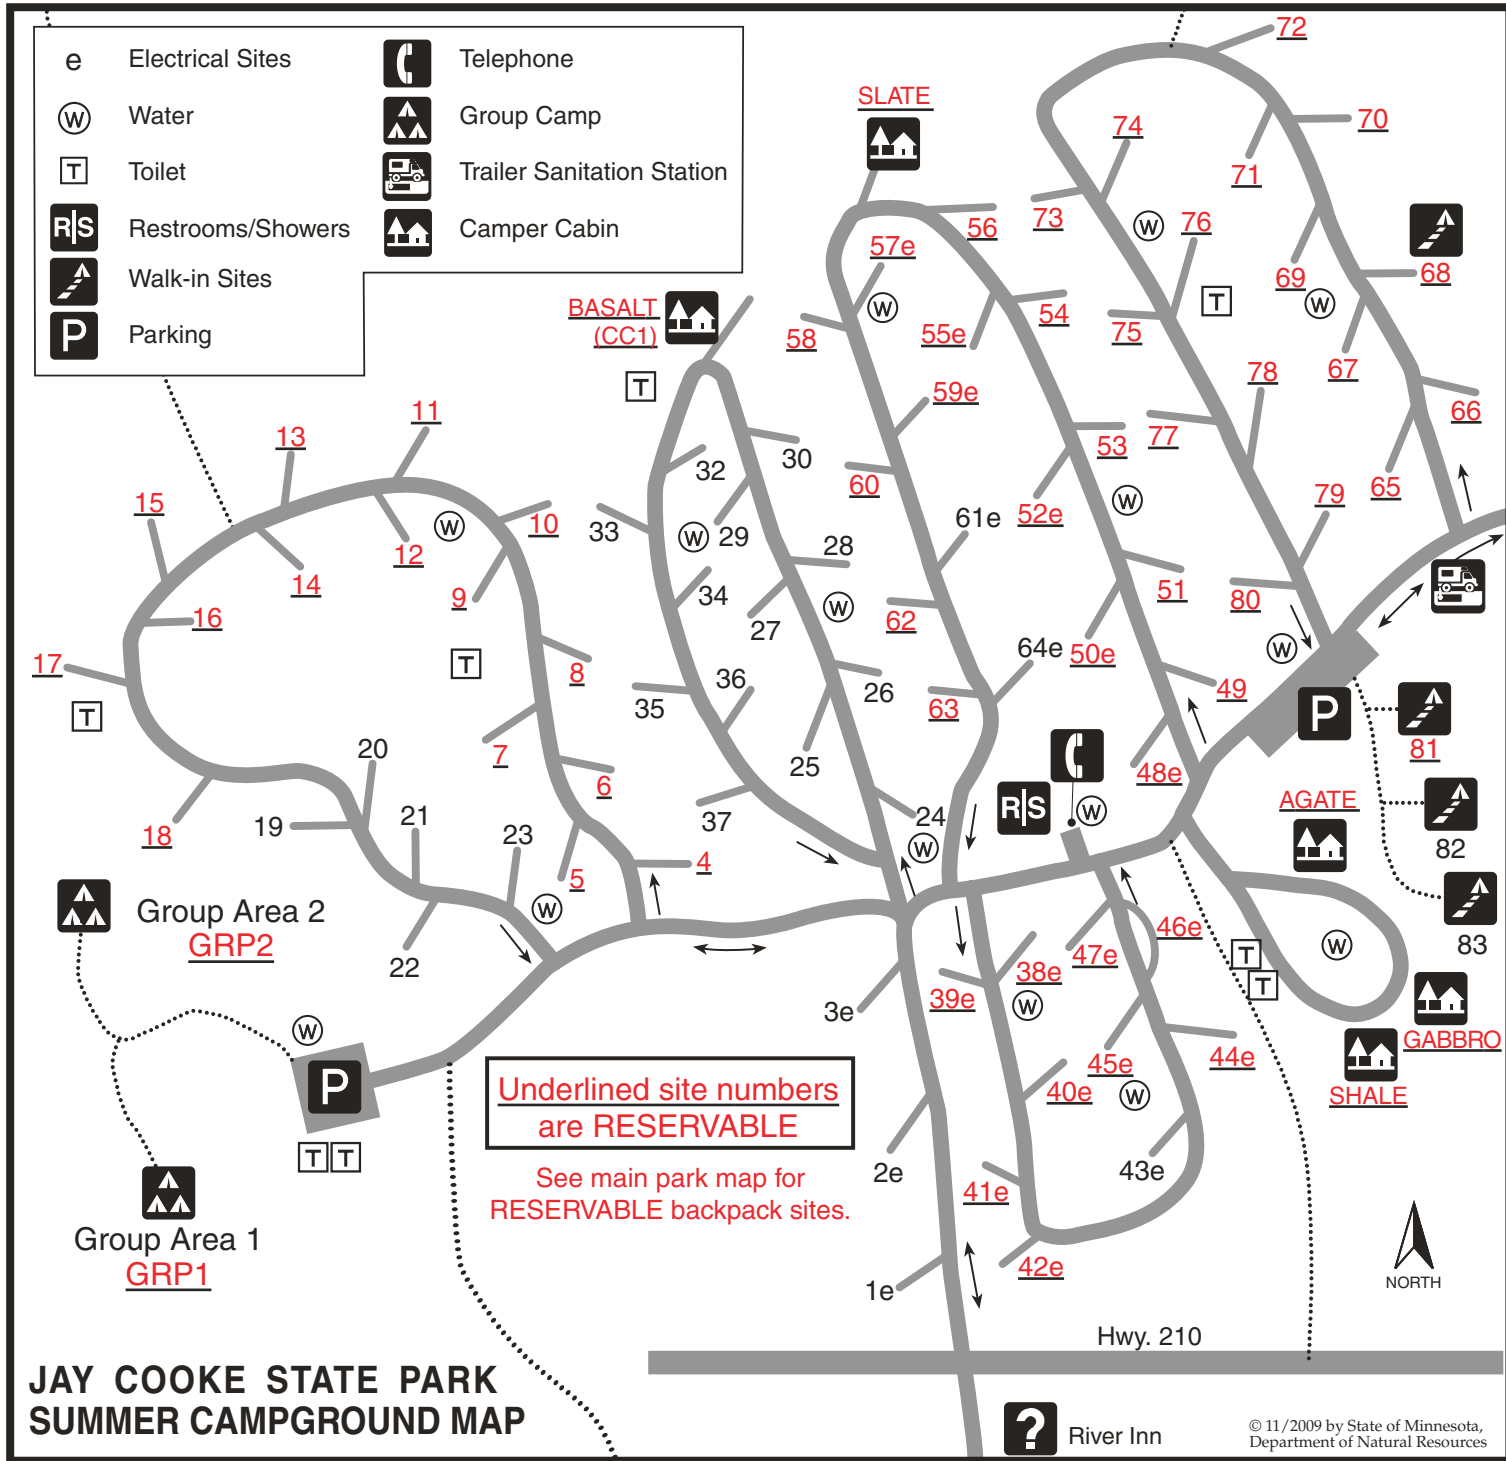

Note: This park **may** have RESERVABLE sites other than in the main campground. See the main park map for the locations of any additional camping or lodging sites.

? River Inn