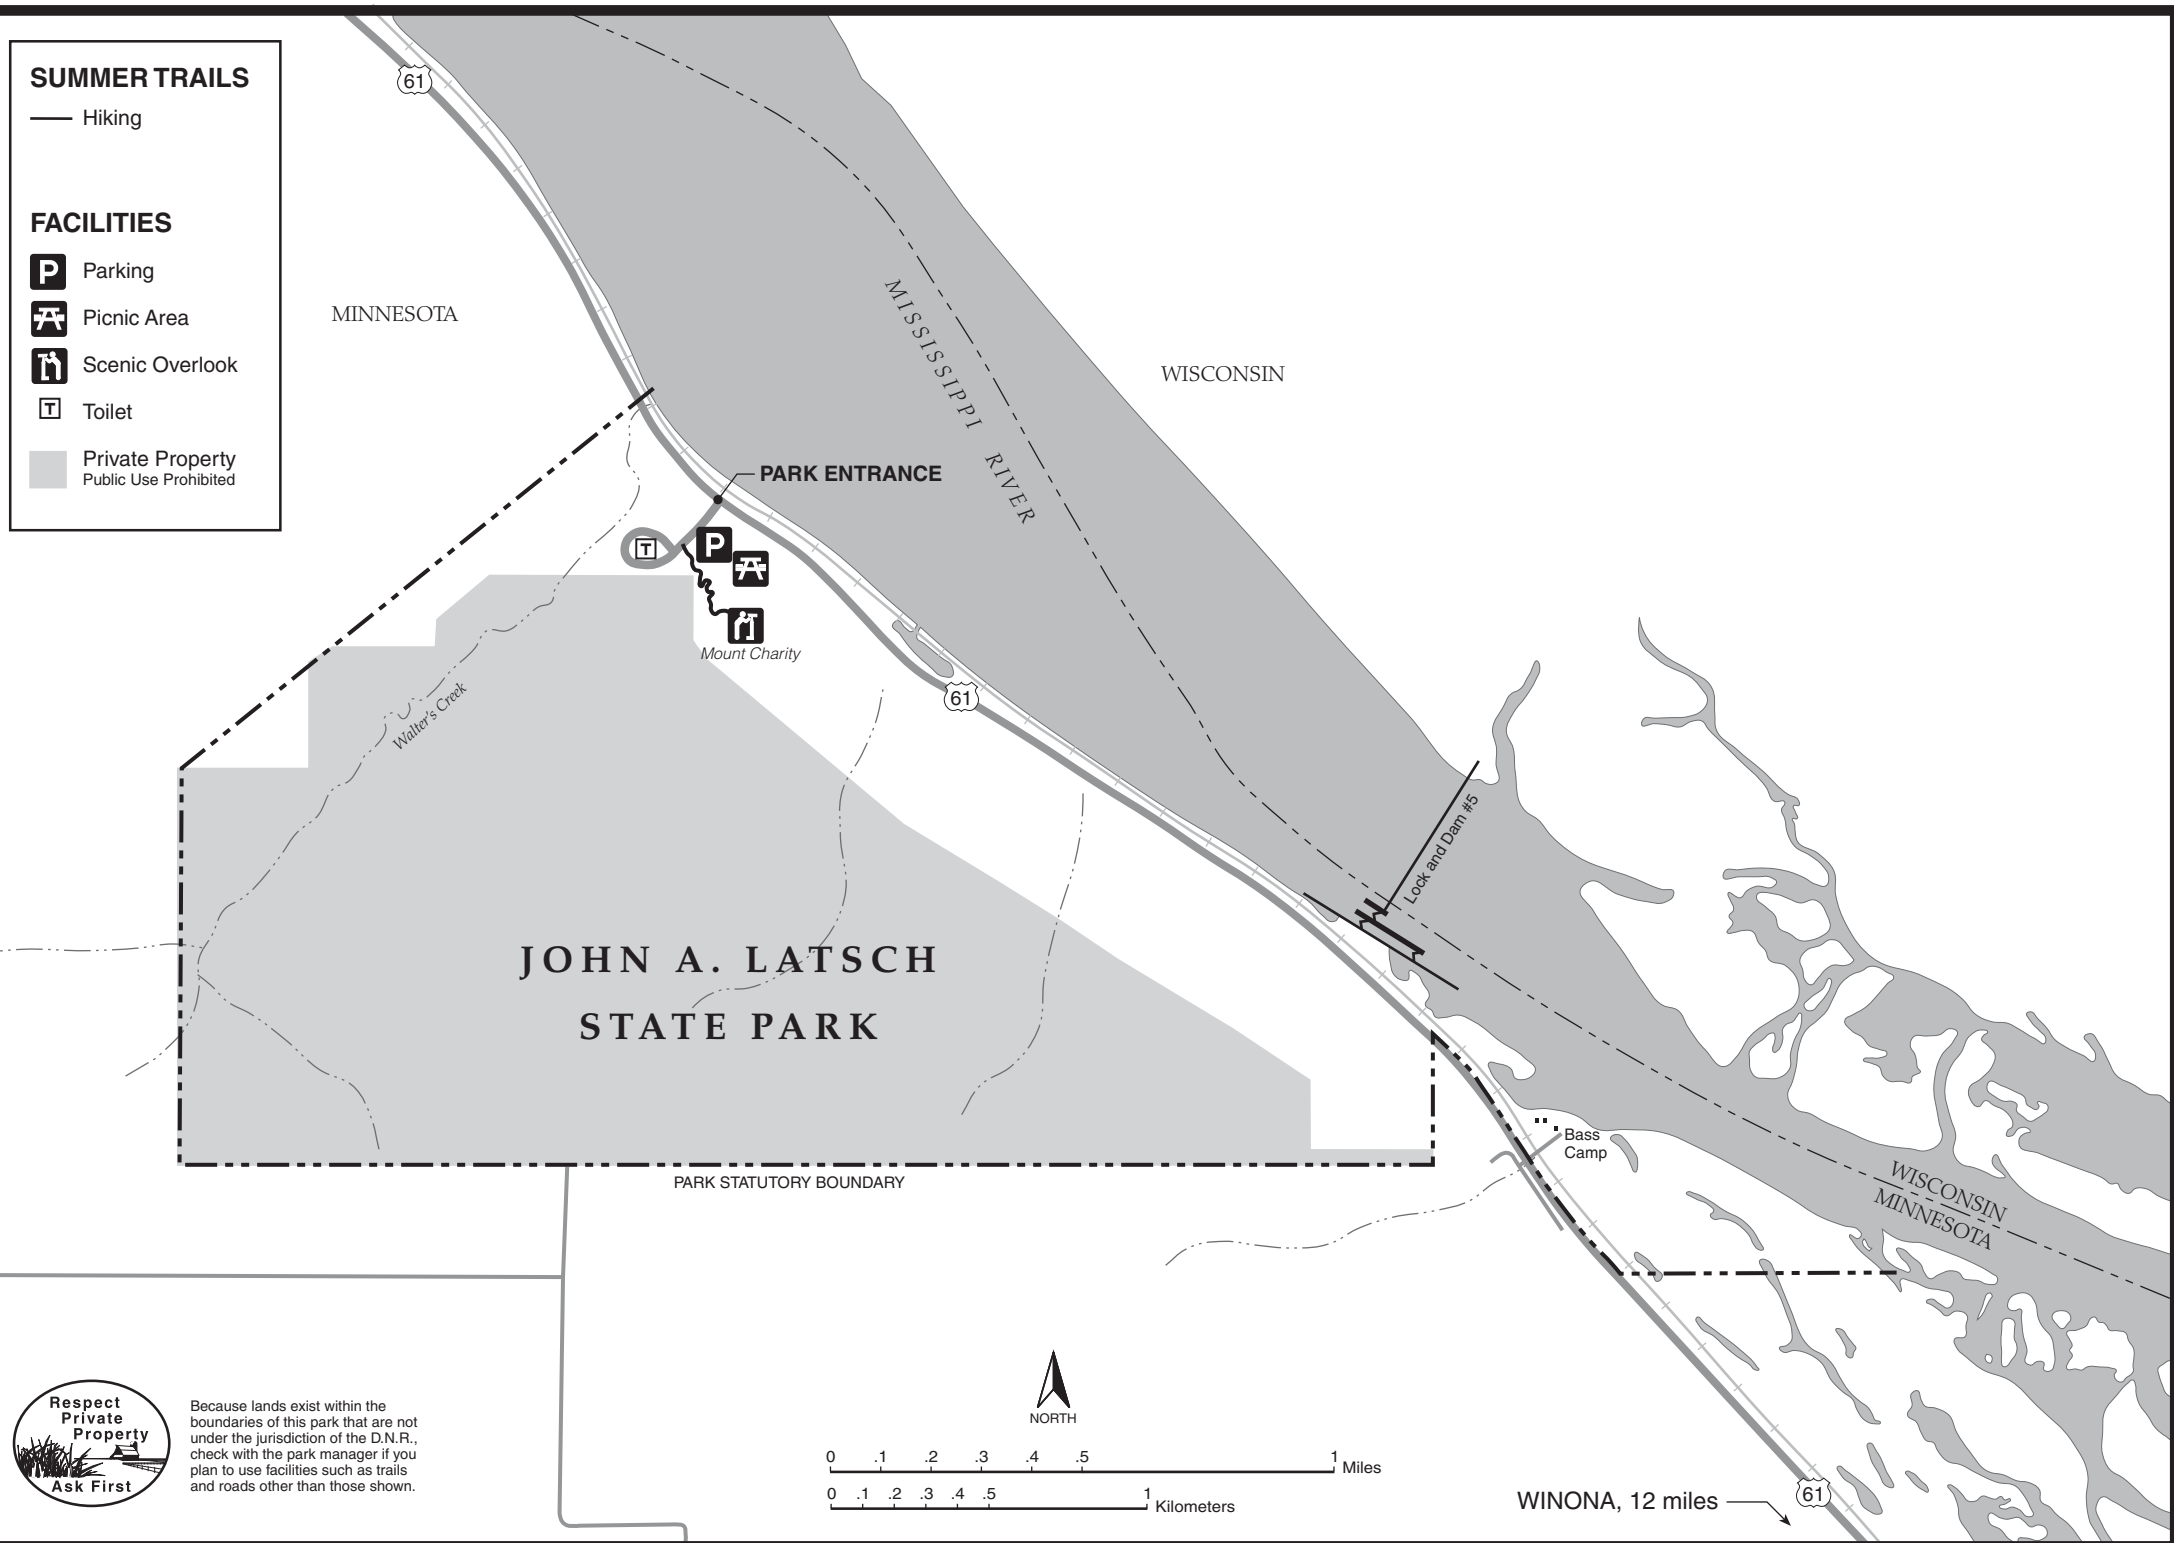

JOHN A. LATSCH STATE PARK

FOR MORE INFORMATION:

Whitewater State Park
19041 Highway 74
Altura, MN 55910
(507)-932-3007

FACILITIES AND FEATURES

- Picnic area
- Toilet

VISITOR FAVORITES

- Trail to Mount Charity
- Panoramic views of the Mississippi River valley

Because lands exist within the boundaries of this park that are not under the jurisdiction of the D.N.R., check with the park manager if you plan to use facilities such as trails and roads other than those shown.

WINONA, 12 miles