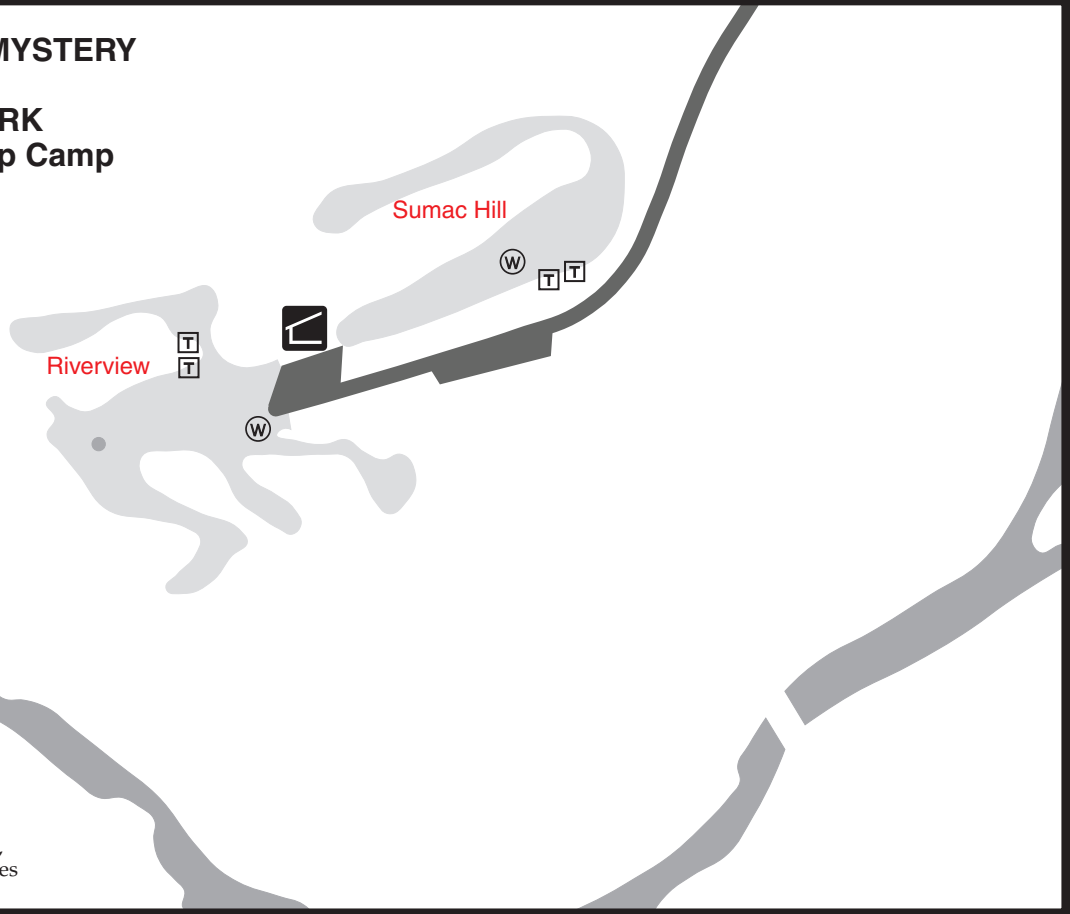

**FORESTVILLE/MYSTERY  
CAVE  
STATE PARK  
Primitive Group Camp**

NORTH

© 5/2016 by State of Minnesota,  
Department of Natural Resources

**FORESTVILLE/MYSTERY CAVE  
STATE PARK  
Horse Campground**

NORTH

**Sites 1-23 have electricity.**

© 5/2016 by State of Minnesota,  
Department of Natural Resources

wooded area

wooded area

wooded area