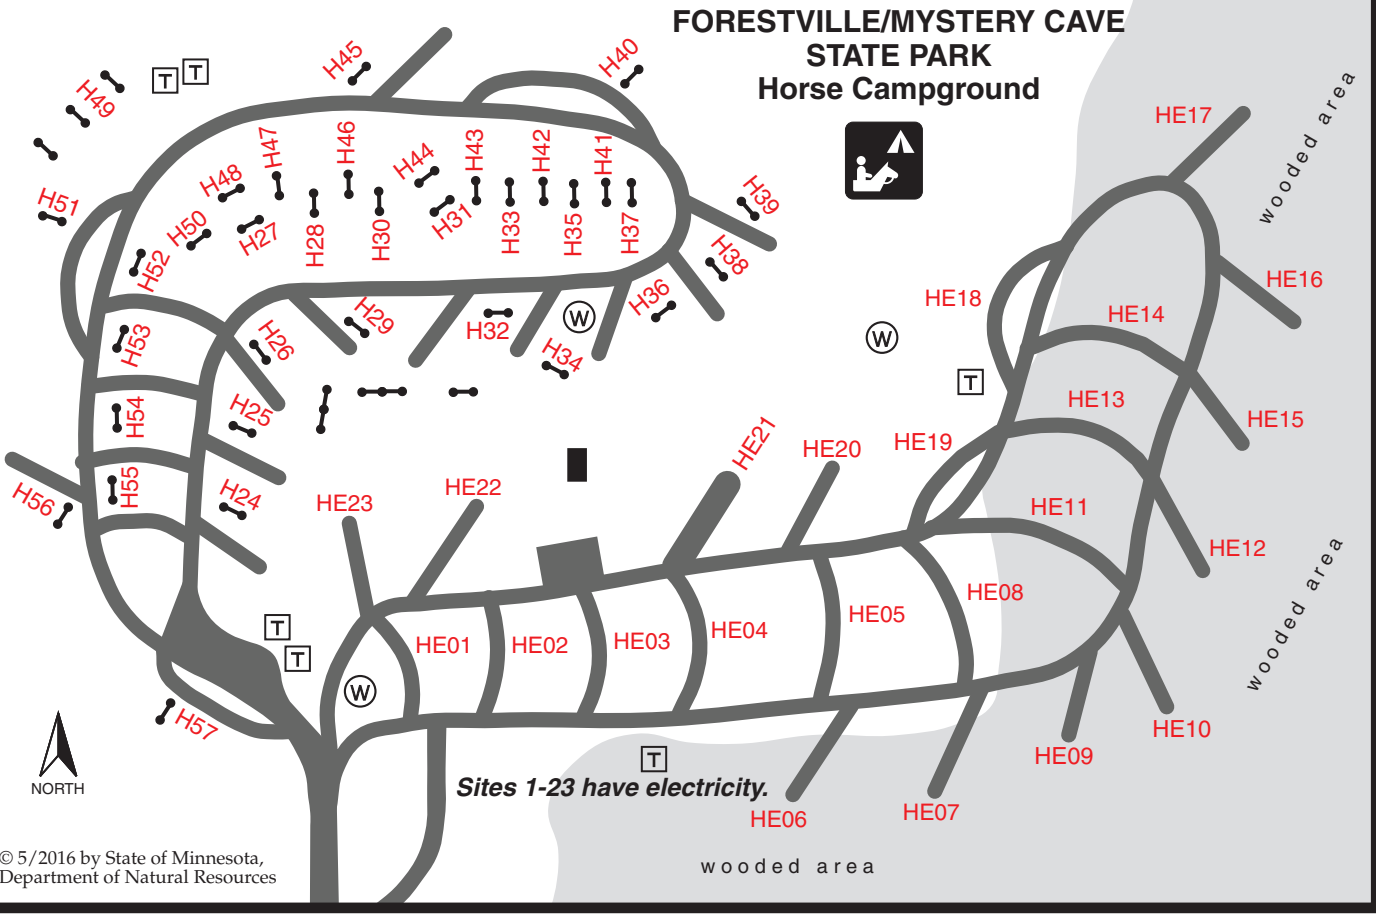

**FORESTVILLE/MYSTERY  
CAVE  
STATE PARK  
Primitive Group Camp**

NORTH

© 5/2016 by State of Minnesota,  
Department of Natural Resources

**FORESTVILLE/MYSTERY CAVE  
STATE PARK  
Horse Campground**

NORTH

**Sites 1-23 have electricity.**

© 5/2016 by State of Minnesota,  
Department of Natural Resources

wooded area

wooded area

wooded area