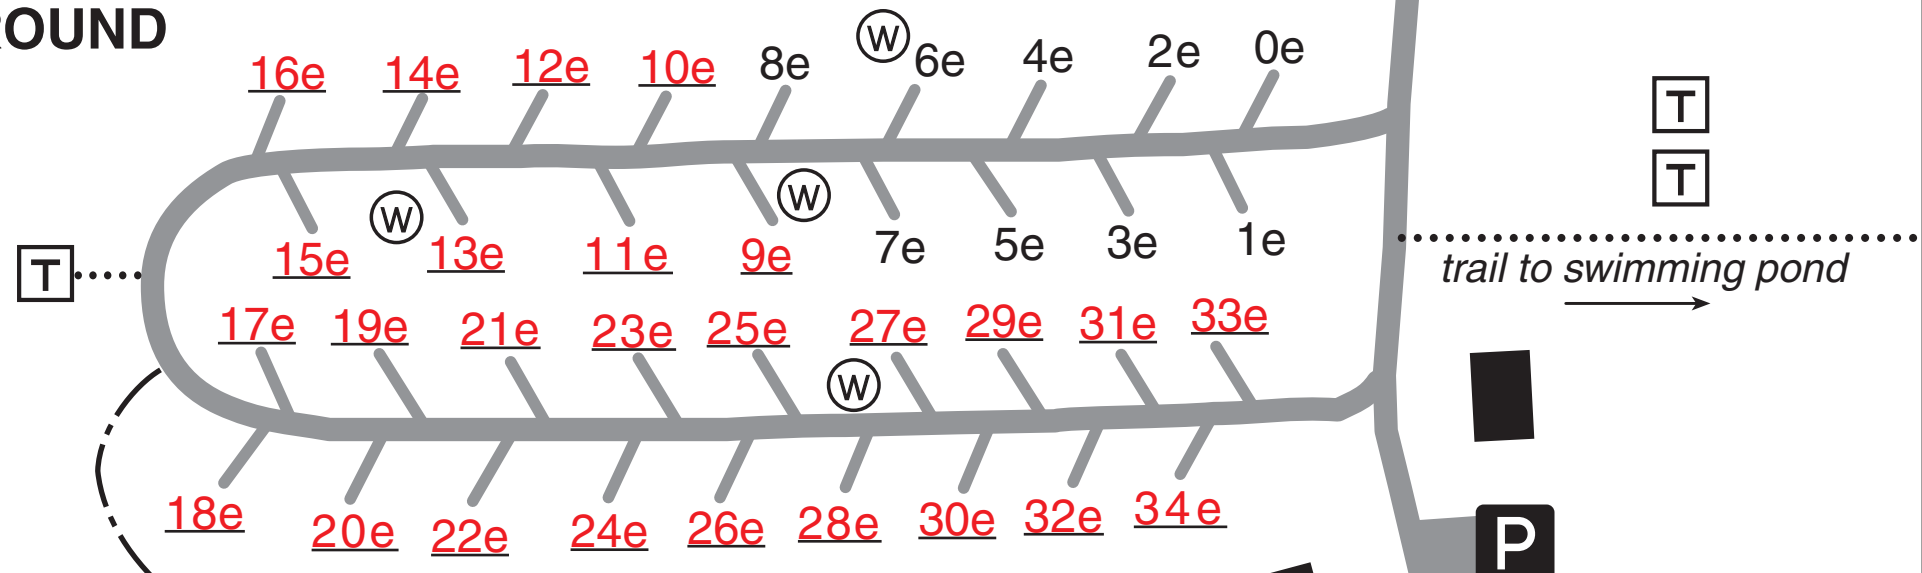

# BUFFALO RIVER STATE PARK CAMPGROUND

(Sites 0-34 are electrical sites)

Note: This park *may* have RESERVABLE sites other than in the main campground. See the main park map for the locations of any additional camping or lodging sites.

Underlined site numbers  
are RESERVABLE

Parking	Vault Toilet
Restrooms/showers	Water
Trailer Sanitation Station	e Electrical Sites
Storm Shelter	..... Hiking Trail
	- - - Interpretive Trail

(Sites 35-43 are non-electrical sites)