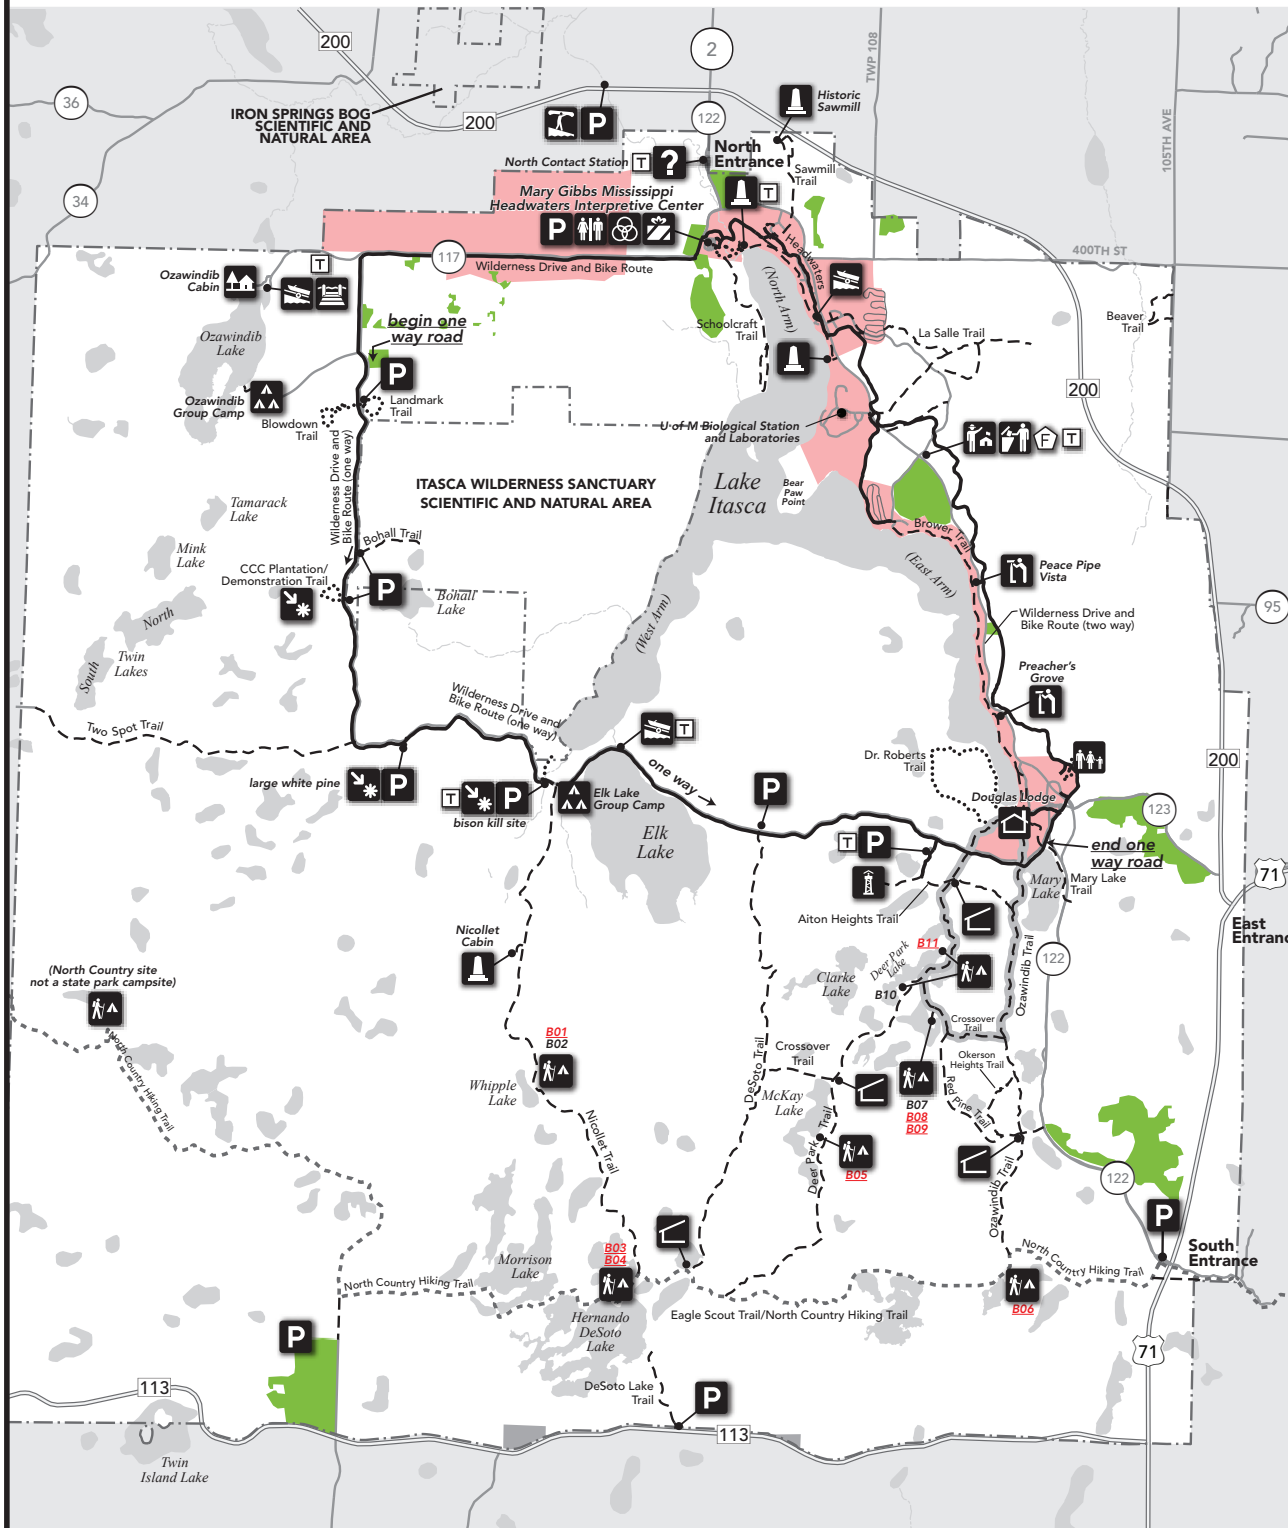

ITASCA STATE PARK

FIREARMS AND MUZZLELOADER HUNT MAP

 Areas not open to hunting

 Pine protection areas (hunting encouraged in these areas)

TRAILS

-  Hiking
-  Biking/Hiking (paved)
-  Interpretive Hiking
-  Hiking Club
-  North Country National Hiking Trail

FACILITIES

-  Park Office/Information
-  Point of Interest
-  Picnic Area
-  Picnic Shelter
-  Parking
-  Visitor Center
-  Interpretive Center
-  Swimming
-  Fishing Pier
-  Boat Ramp
-  Carry-in Access
-  Fish Cleaning Shelter
-  Rentals (Boat, Canoe, Bike)
-  Restaurant
-  Historic Site
-  Shelter
-  Overlook
-  Observation Tower
-  Volleyball Court
-  Playground
-  Lodge
-  Cabins, Suites
-  Hostel
-  Amphitheater
-  Council Ring
-  Campground
-  Group Camp
-  Backpack Camping
-  RV Sanitation Station
-  Exhibits
-  Gift Shop
-  Firewood
-  Pay Phone
-  Tour Boat
-  Restrooms
-  Restroom/Shower
-  Primitive Toilet
-  Drinking Water
-  Dumpster
-  Recycle Station
-  Private Property
-  Public Use Prohibited