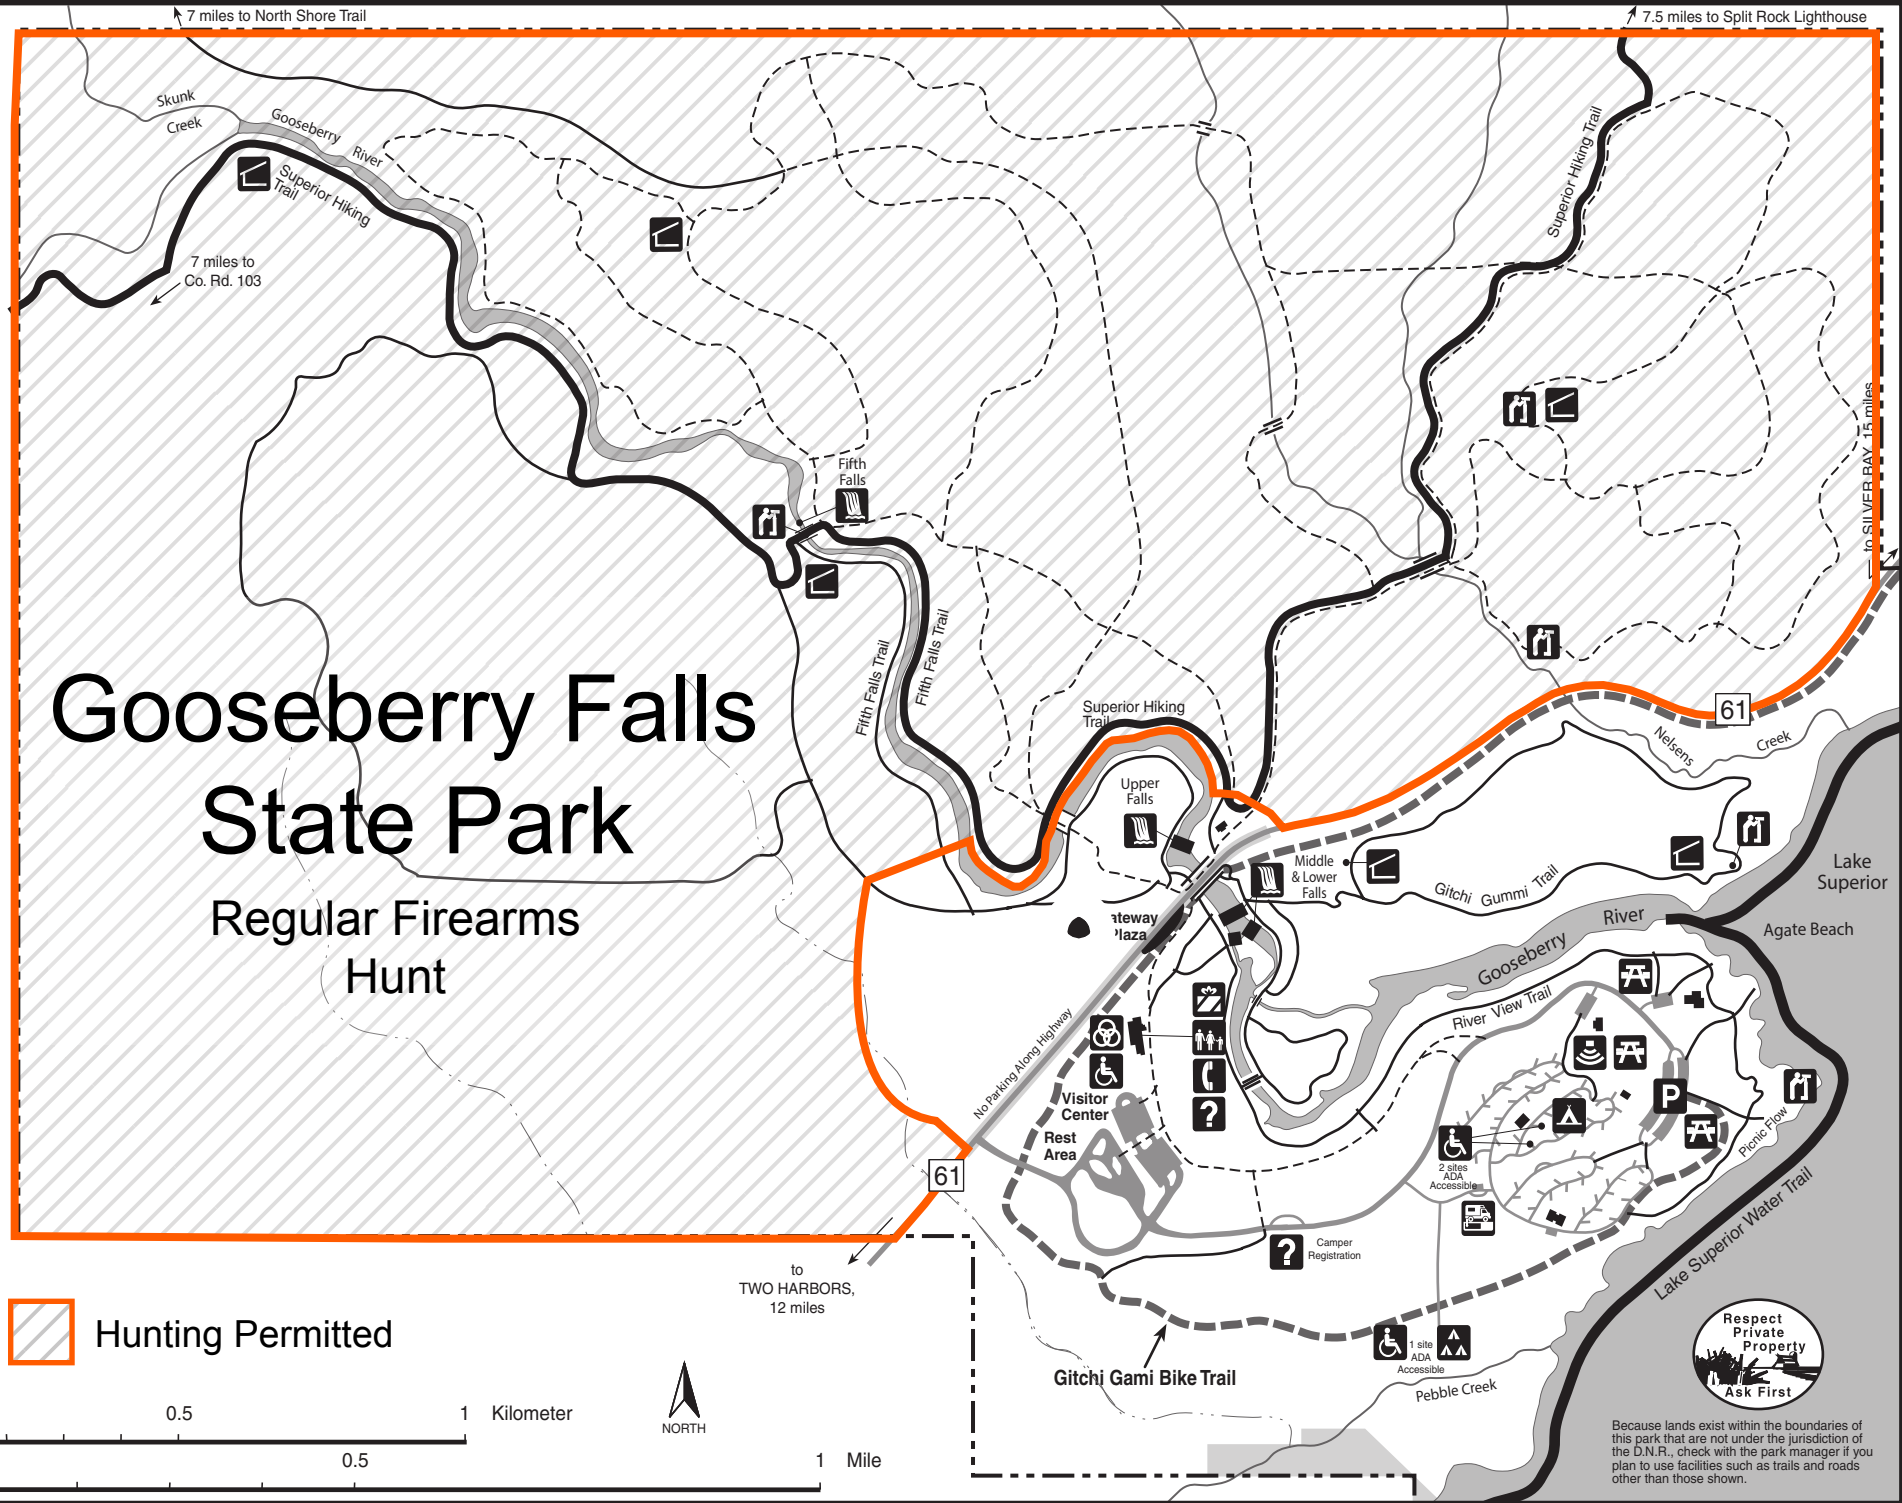

Gooseberry Falls State Park

Regular Firearms Hunt

Hunting Permitted