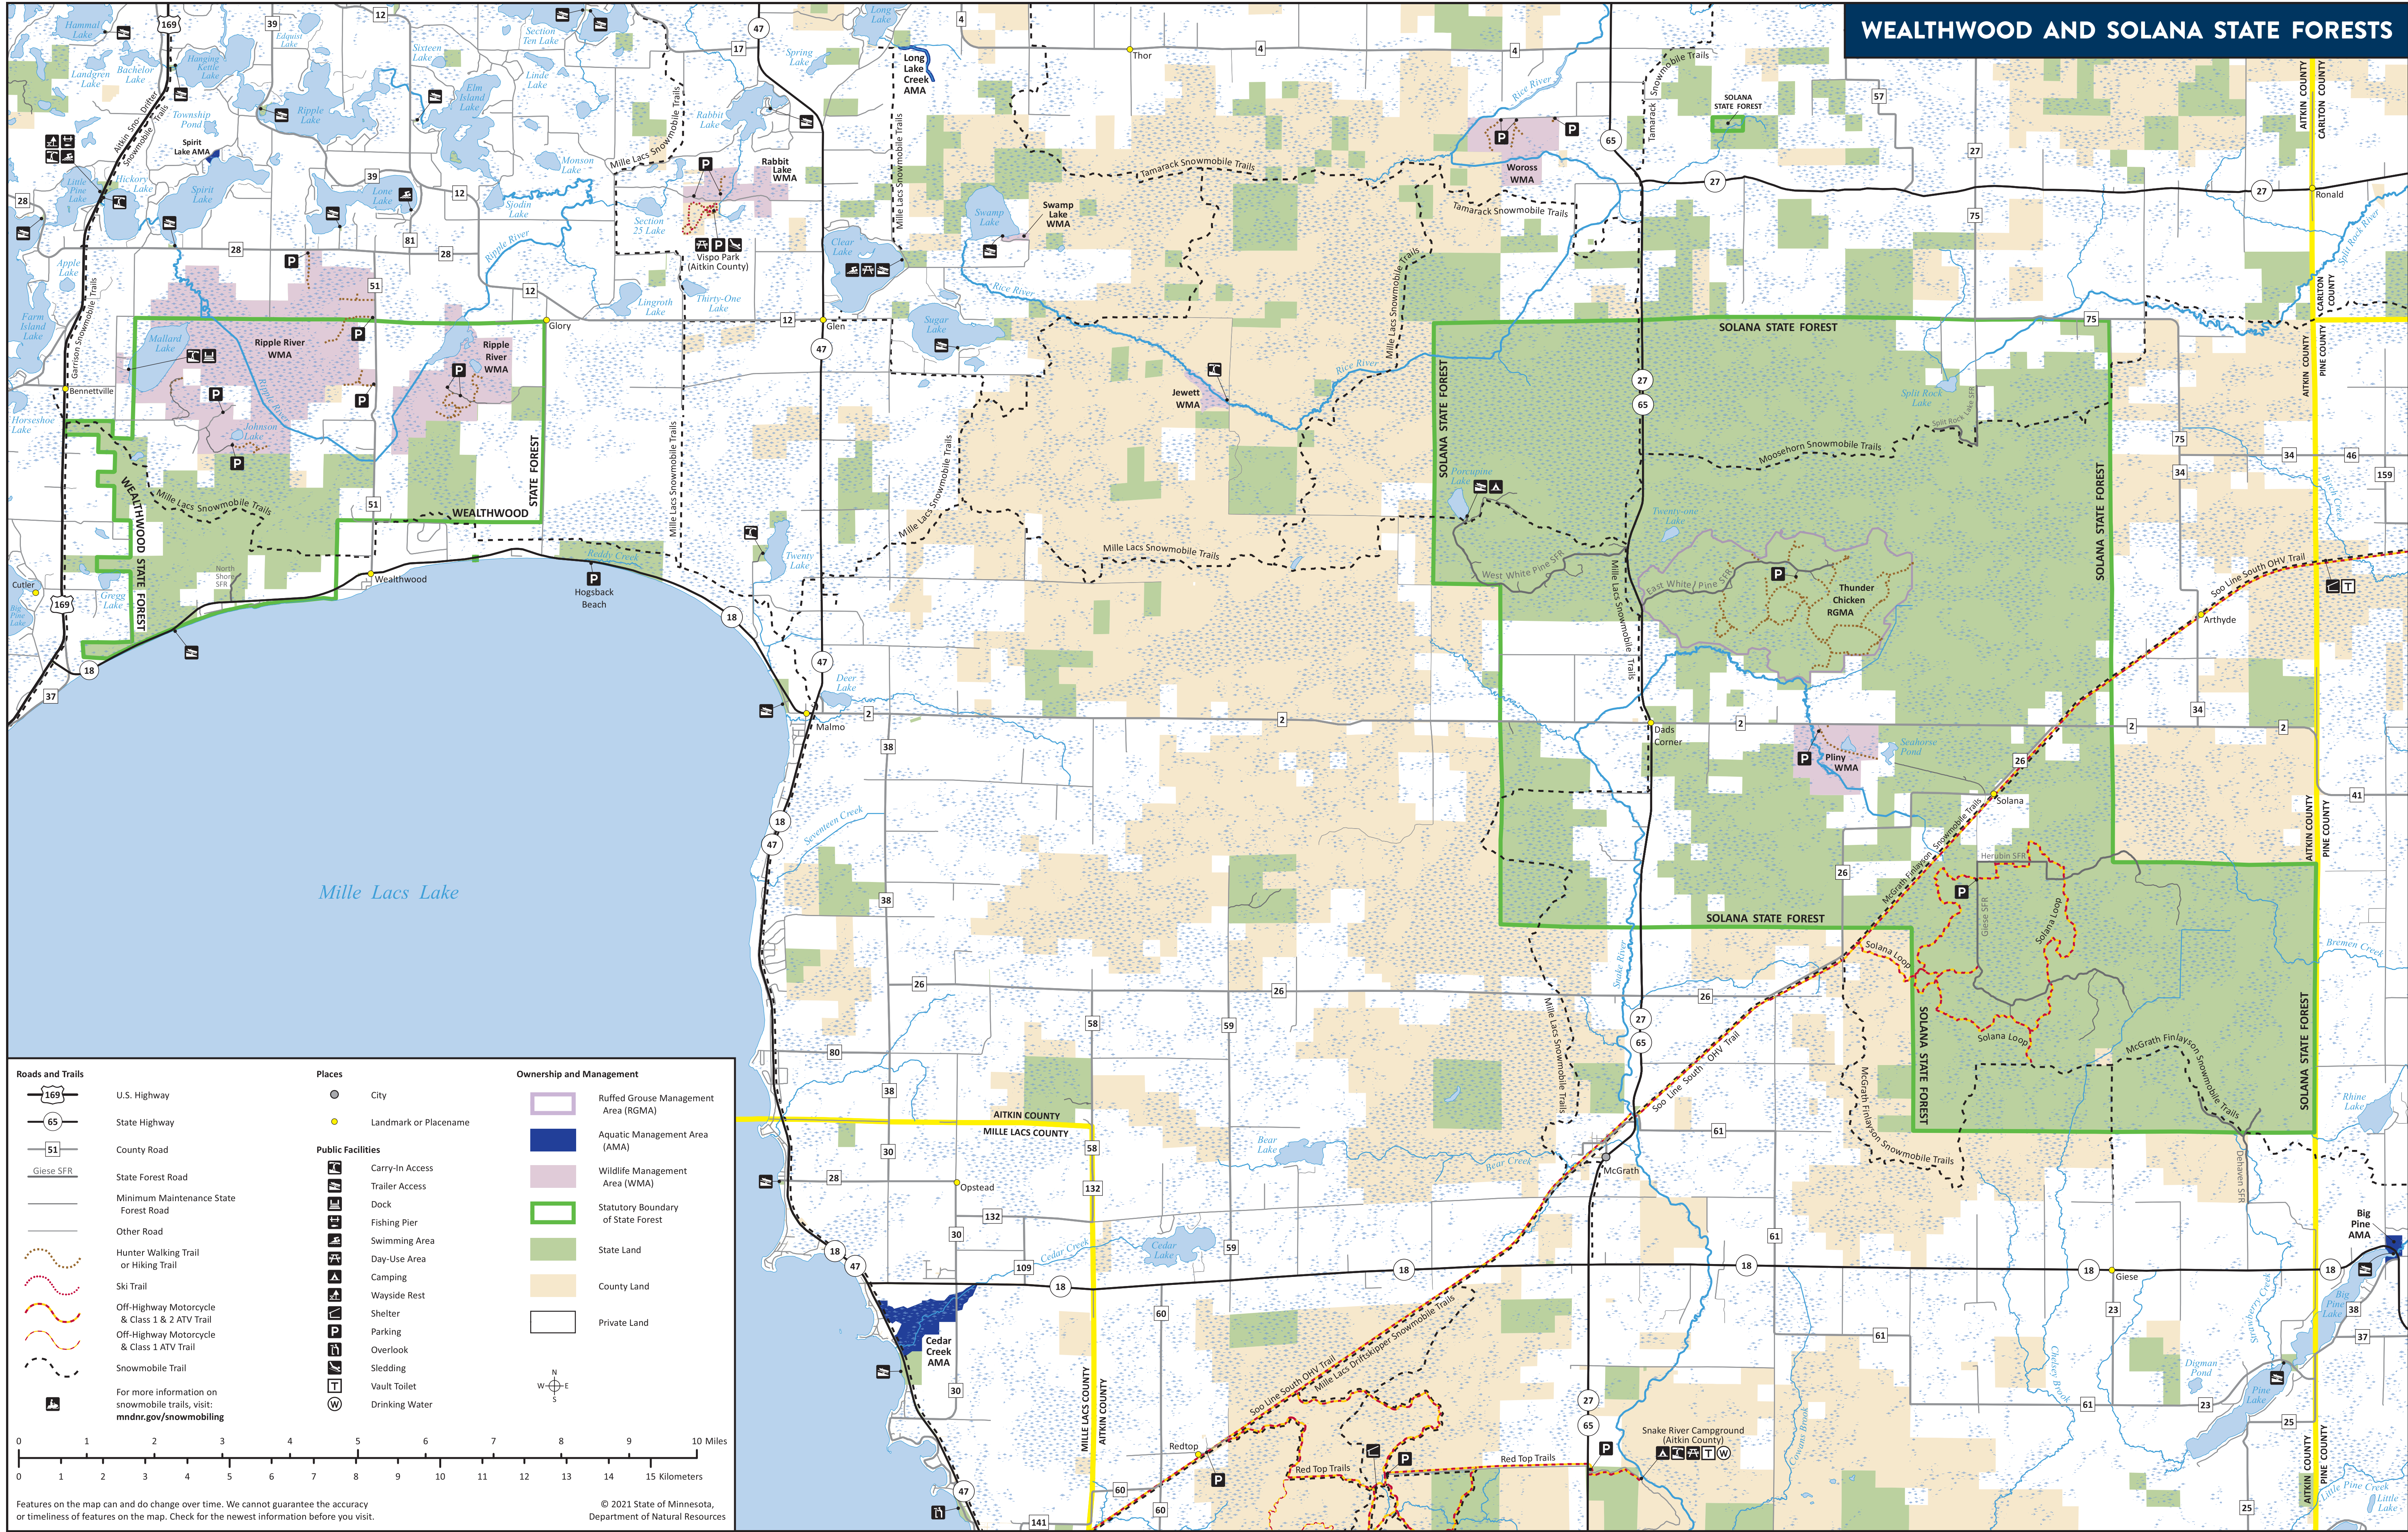

# WEALTHWOOD AND SOLANA STATE FORESTS

<b>Roads and Trails</b>		<b>Places</b>		<b>Ownership and Management</b>	
	U.S. Highway		City		Ruffed Grouse Management Area (RGMA)
	State Highway		Landmark or Placename		Aquatic Management Area (AMA)
	County Road		Public Facilities		Wildlife Management Area (WMA)
	State Forest Road		Carry-In Access		Statutory Boundary of State Forest
	Minimum Maintenance State Forest Road		Trailer Access		State Land
	Other Road		Dock		County Land
	Hunter Walking Trail or Hiking Trail		Fishing Pier		Private Land
	Ski Trail		Swimming Area		
	Off-Highway Motorcycle & Class 1 & 2 ATV Trail		Day-Use Area		
	Off-Highway Motorcycle & Class 1 ATV Trail		Camping		
	Snowmobile Trail		Wayside Rest		
	For more information on snowmobile trails, visit: <a href="http://mndnr.gov/snowmobiling">mndnr.gov/snowmobiling</a>		Shelter		
			Parking		
			Overlook		
			Sledding		
			Vault Toilet		
			Drinking Water		

0 1 2 3 4 5 6 7 8 9 10 Miles  
 0 1 2 3 4 5 6 7 8 9 10 11 12 13 14 15 Kilometers

© 2021 State of Minnesota, Department of Natural Resources