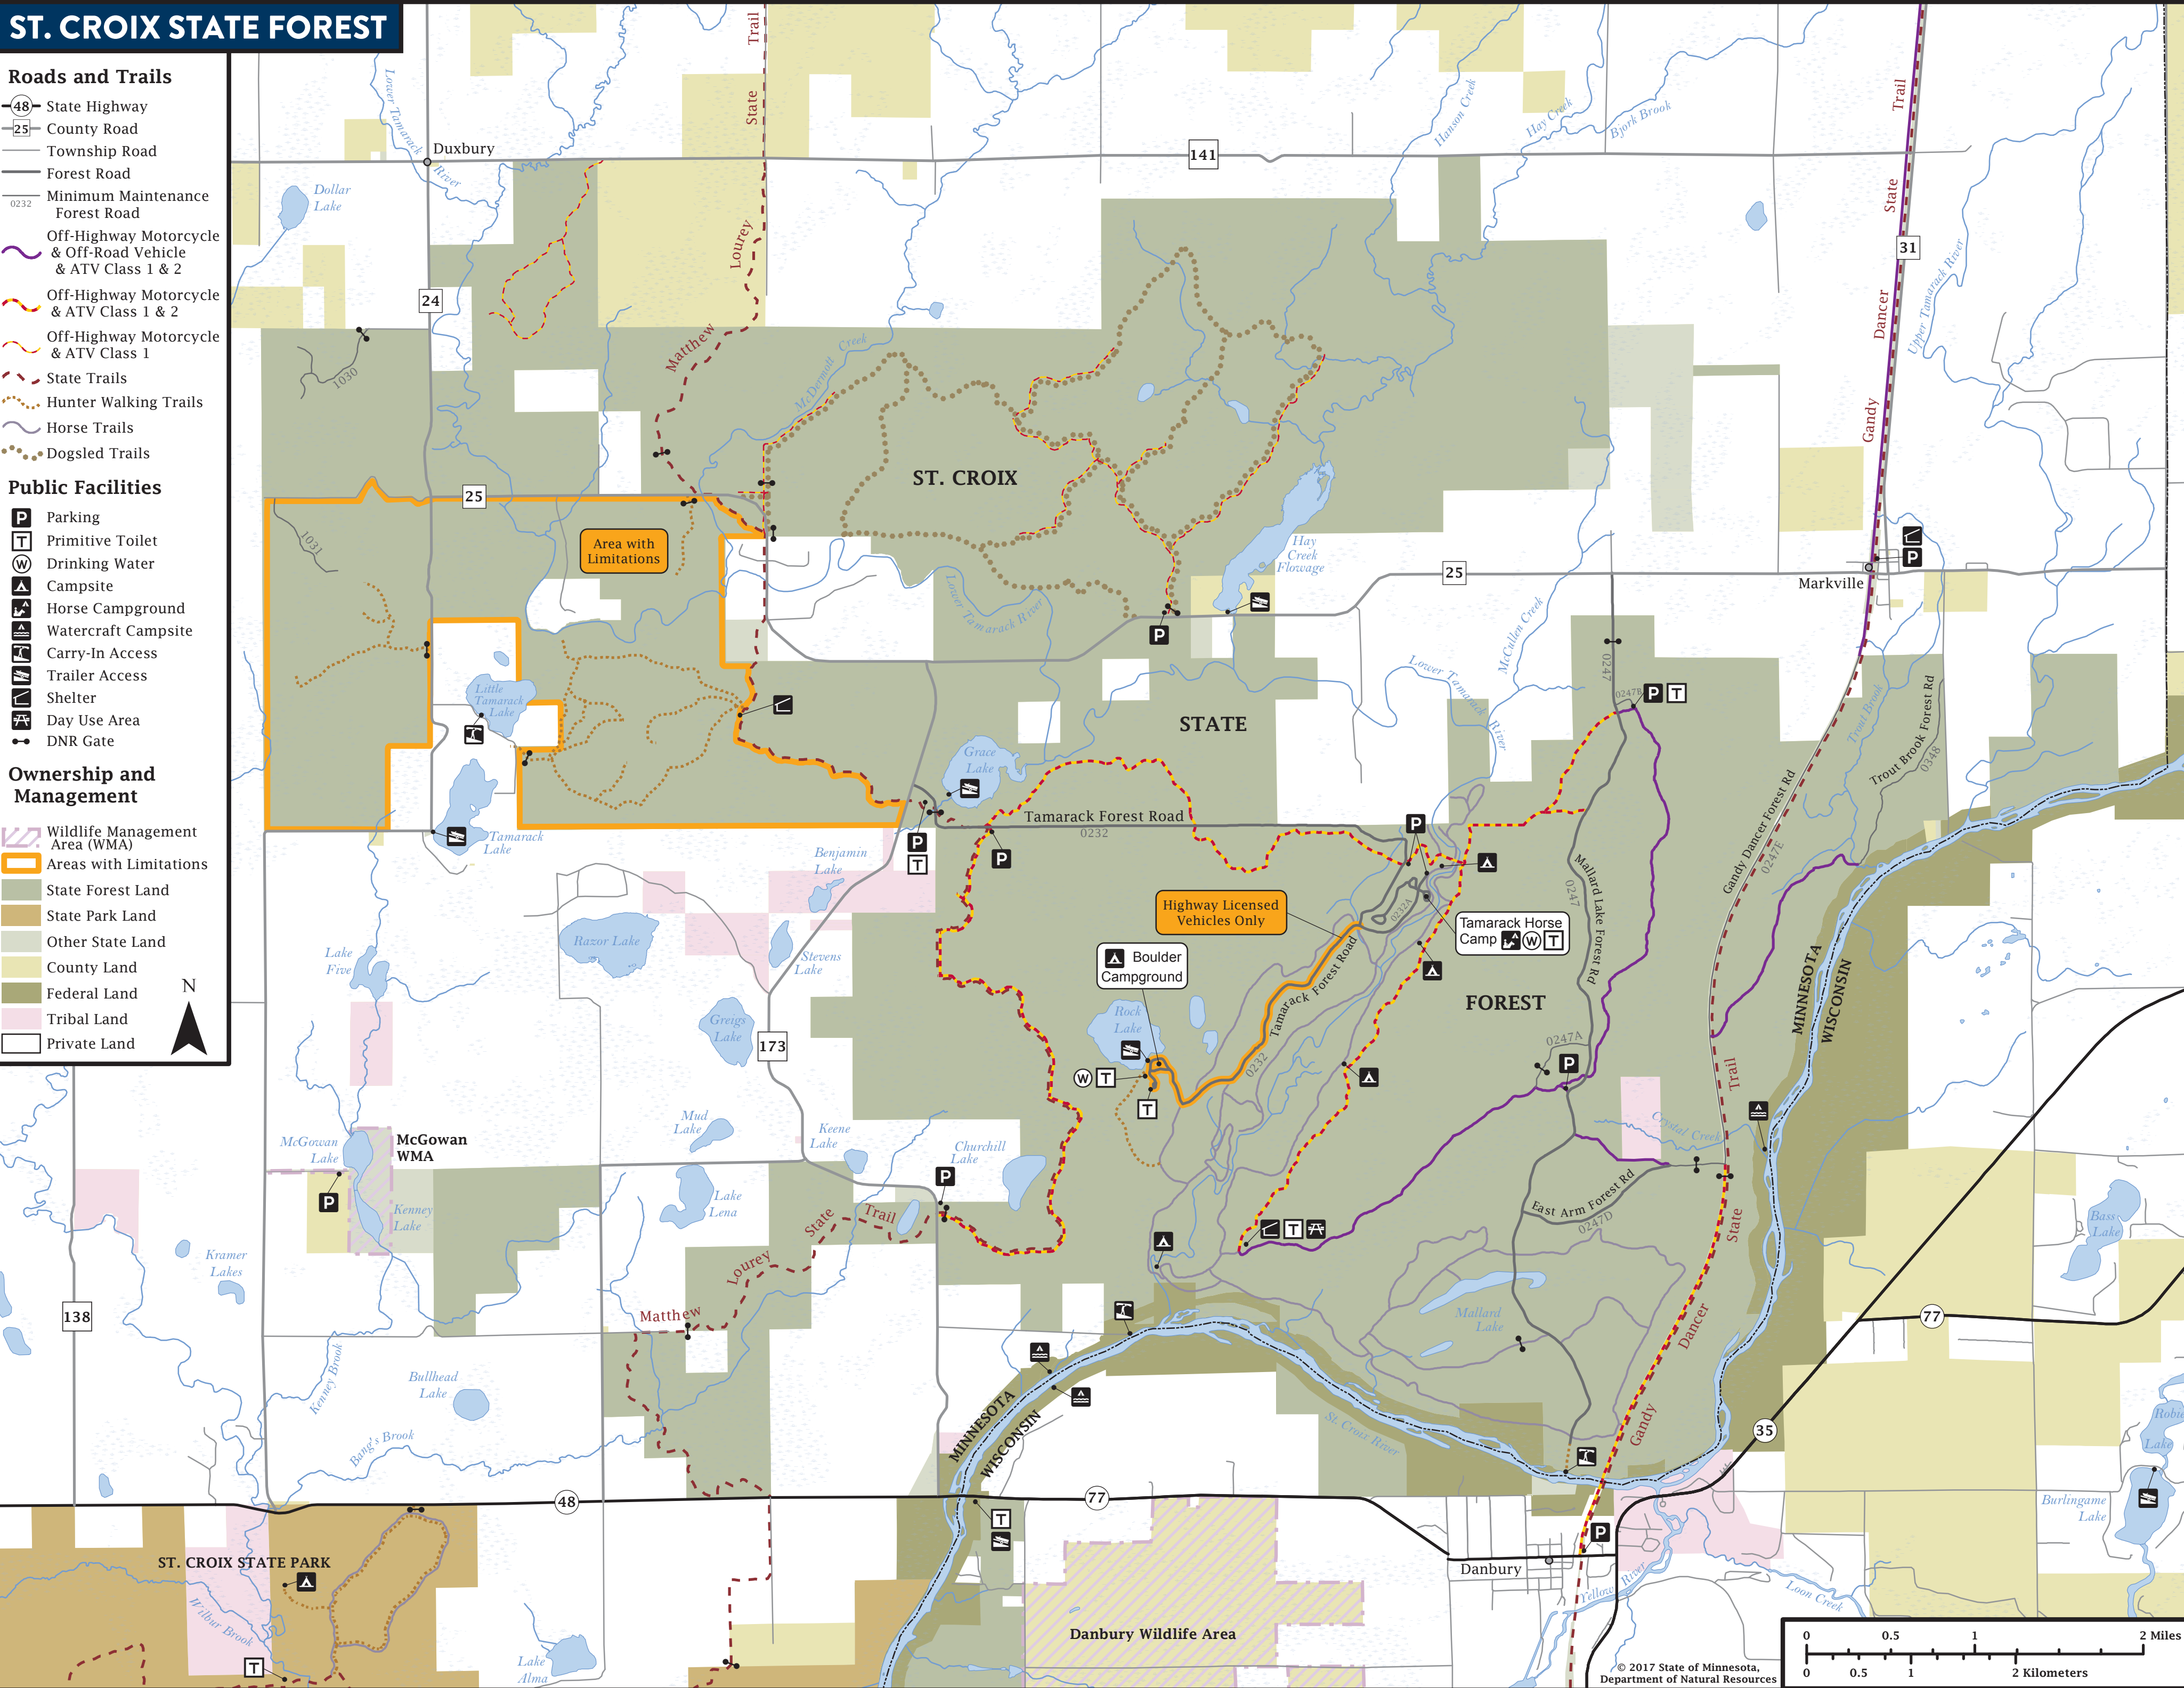

# ST. CROIX STATE FOREST

## Roads and Trails

- State Highway
- County Road
- Township Road
- Forest Road
- Minimum Maintenance Forest Road
- Off-Highway Motorcycle & Off-Road Vehicle & ATV Class 1 & 2
- Off-Highway Motorcycle & ATV Class 1 & 2
- Off-Highway Motorcycle & ATV Class 1
- State Trails
- Hunter Walking Trails
- Horse Trails
- Dogsled Trails

## Public Facilities

- Parking
- Primitive Toilet
- Drinking Water
- Campsite
- Horse Campground
- Watercraft Campsite
- Carry-In Access
- Trailer Access
- Shelter
- Day Use Area
- DNR Gate

## Ownership and Management

- Wildlife Management Area (WMA)
- Areas with Limitations
- State Forest Land
- State Park Land
- Other State Land
- County Land
- Federal Land
- Tribal Land
- Private Land

© 2017 State of Minnesota, Department of Natural Resources