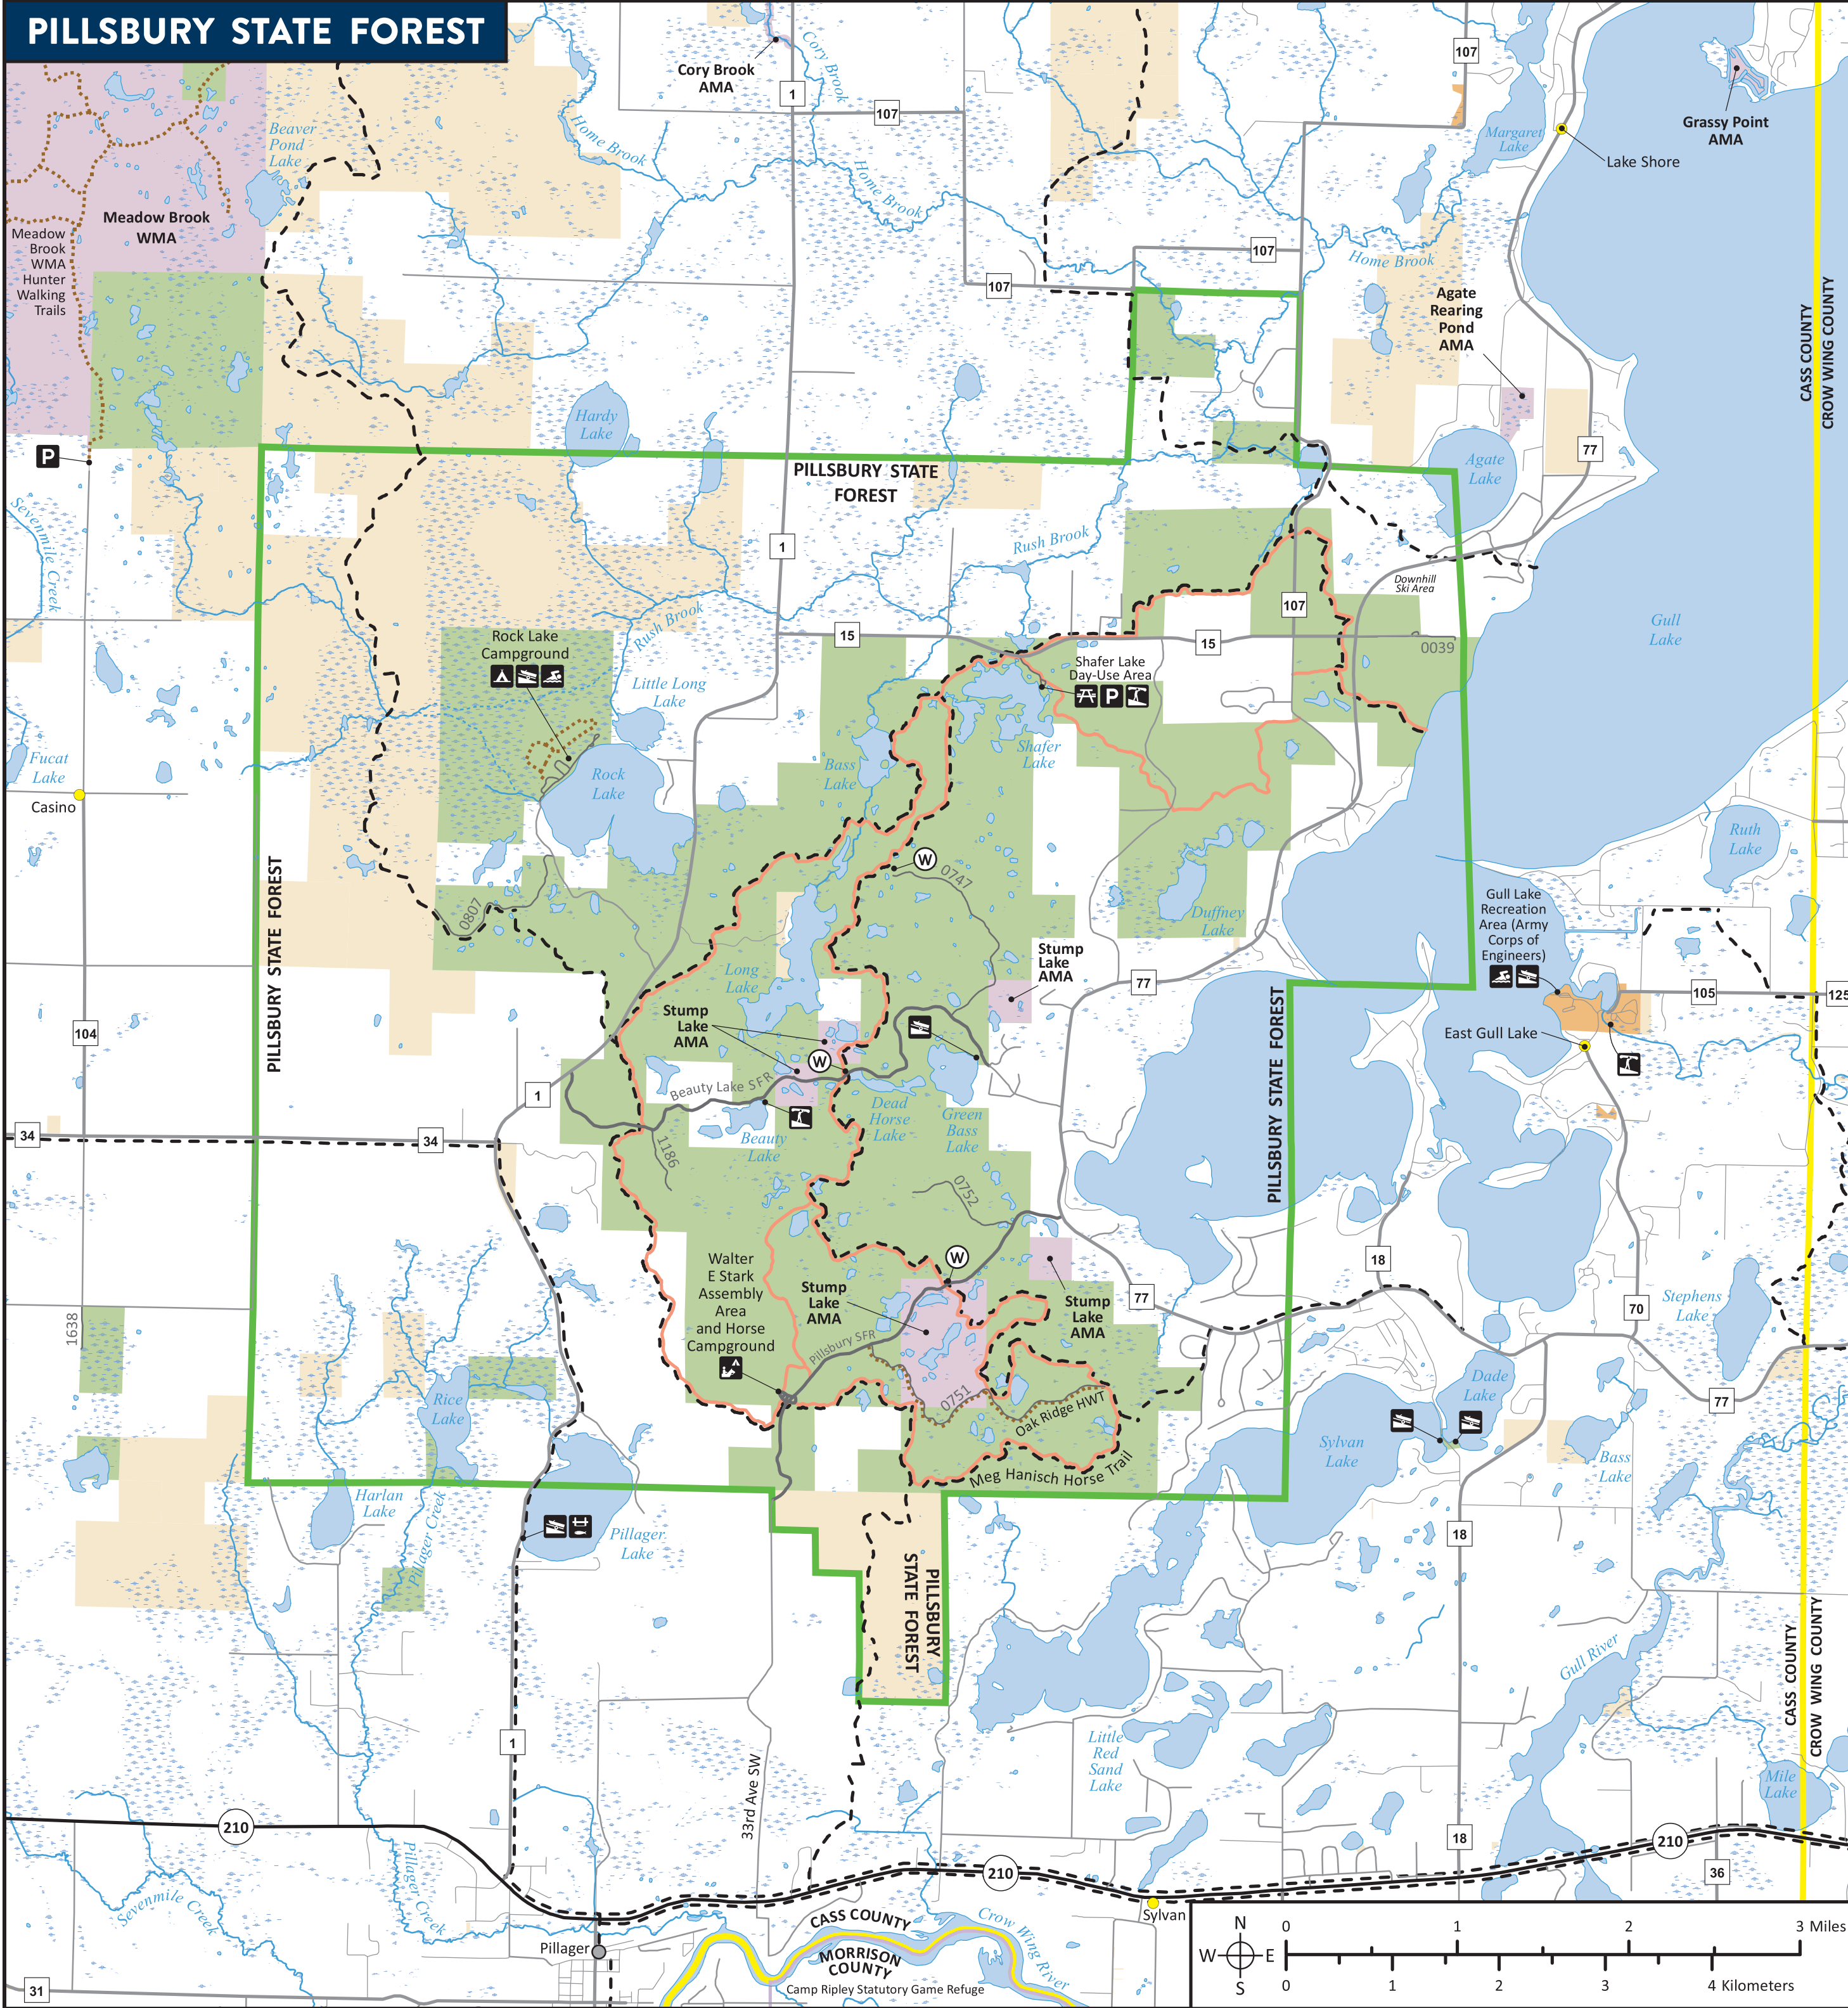

PILLSBURY STATE FOREST

ROCK LAKE CAMPGROUND & DAY-USE AREA

WALTER E STARK ASSEMBLY AREA & HORSE CAMPGROUND

Roads and Trails		Places		Ownership and Management	
	State Highway		City		Wildlife Management Area (WMA) or Aquatic Management Area (AMA)
	County Road		Landmark or Placename		Game Refuge
	State Forest Road		Camping		Statutory Boundary of State Forest
	Minimum Maintenance State Forest Road		Horse Campground		State Land
	Other Road		Day-Use Area		County Land
	Hunter Walking Trail (HWT) or Hiking Trail		Swimming Area		Federal Land
	Horse Trail		Fishing Pier		Private Land
	Snowmobile Trail		Trailer Access		
			Carry-In Access		
			Information		
			Parking		
			Vault Toilet		
			Drinking Water		

Features on the map can and do change over time. MN DNR cannot guarantee the accuracy, completeness, nor timeliness of features on the map. Check for the newest information before you visit.