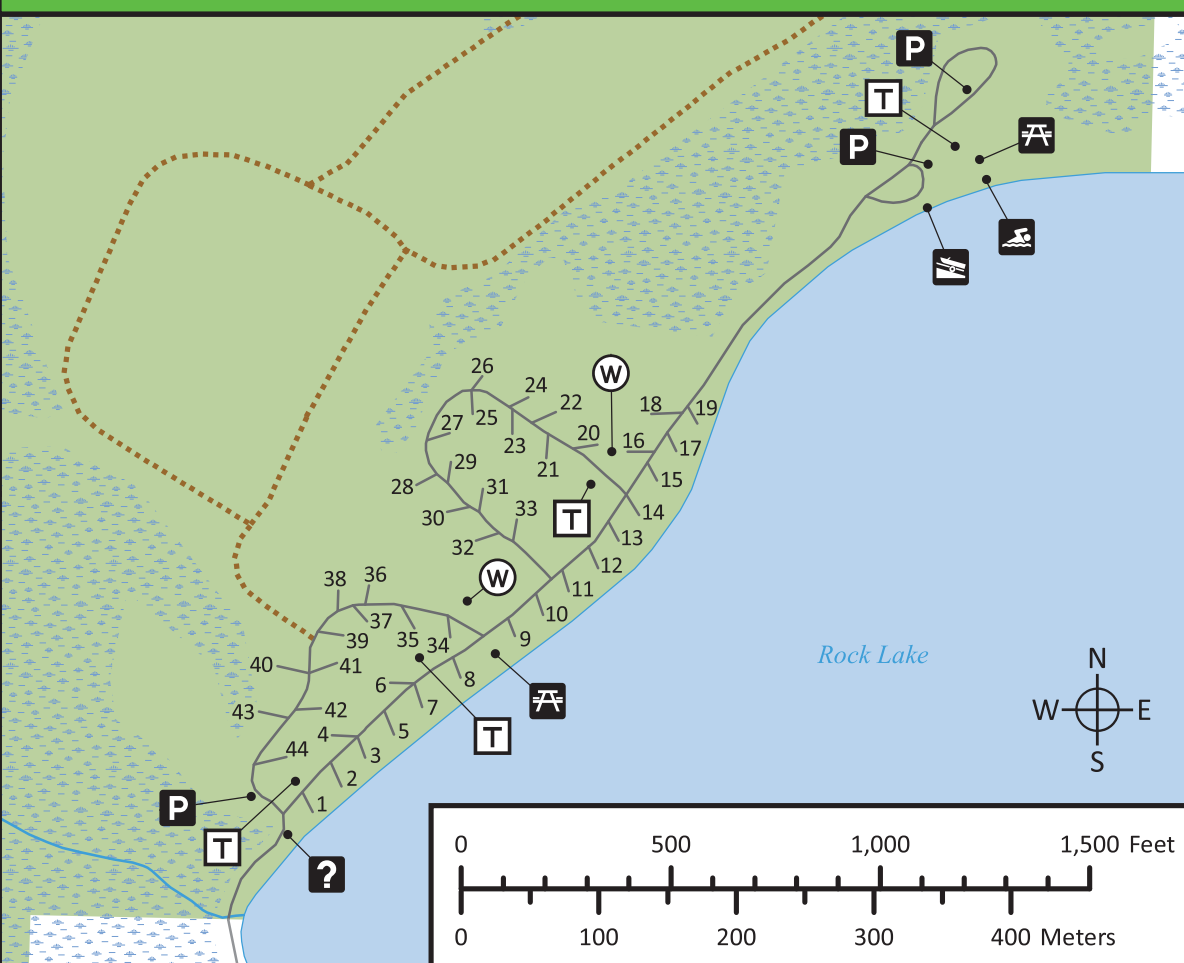

PILLSBURY STATE FOREST

ROCK LAKE CAMPGROUND & DAY-USE AREA

WALTER E STARK ASSEMBLY AREA & HORSE CAMPGROUND

Roads and Trails		Places		Ownership and Management	
	State Highway		City		Wildlife Management Area (WMA) or Aquatic Management Area (AMA)
	County Road		Landmark or Placename		Game Refuge
	State Forest Road		Camping		Statutory Boundary of State Forest
	Minimum Maintenance State Forest Road		Horse Campground		State Land
	Other Road		Day-Use Area		County Land
	Hunter Walking Trail (HWT) or Hiking Trail		Swimming Area		Federal Land
	Horse Trail		Fishing Pier		Private Land
	Snowmobile Trail		Trailer Access		
			Carry-In Access		
			Information		
			Parking		
			Vault Toilet		
			Drinking Water		

Features on the map can and do change over time. MN DNR cannot guarantee the accuracy, completeness, nor timeliness of features on the map. Check for the newest information before you visit.