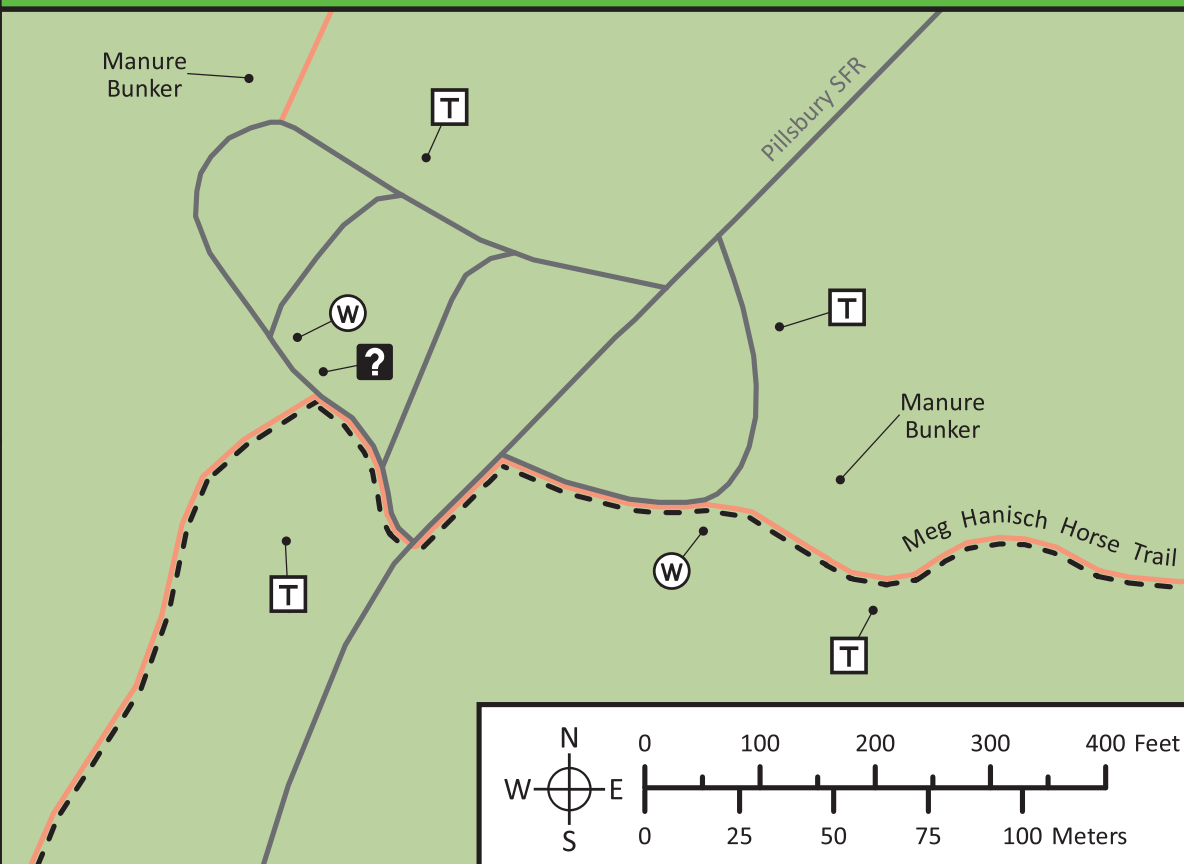

PILLSBURY STATE FOREST

ROCK LAKE CAMPGROUND & DAY-USE AREA

WALTER E STARK ASSEMBLY AREA & HORSE CAMPGROUND

Roads and Trails		Places		Ownership and Management	
	State Highway		City		Wildlife Management Area (WMA) or Aquatic Management Area (AMA)
	County Road		Landmark or Placename		Game Refuge
	State Forest Road		Camping		Statutory Boundary of State Forest
	Minimum Maintenance State Forest Road		Horse Campground		State Land
	Other Road		Day-Use Area		County Land
	Hunter Walking Trail (HWT) or Hiking Trail		Swimming Area		Federal Land
	Horse Trail		Fishing Pier		Private Land
	Snowmobile Trail		Trailer Access		
			Carry-In Access		
			Information		
			Parking		
			Vault Toilet		
			Drinking Water		

Features on the map can and do change over time. MN DNR cannot guarantee the accuracy, completeness, nor timeliness of features on the map. Check for the newest information before you visit.