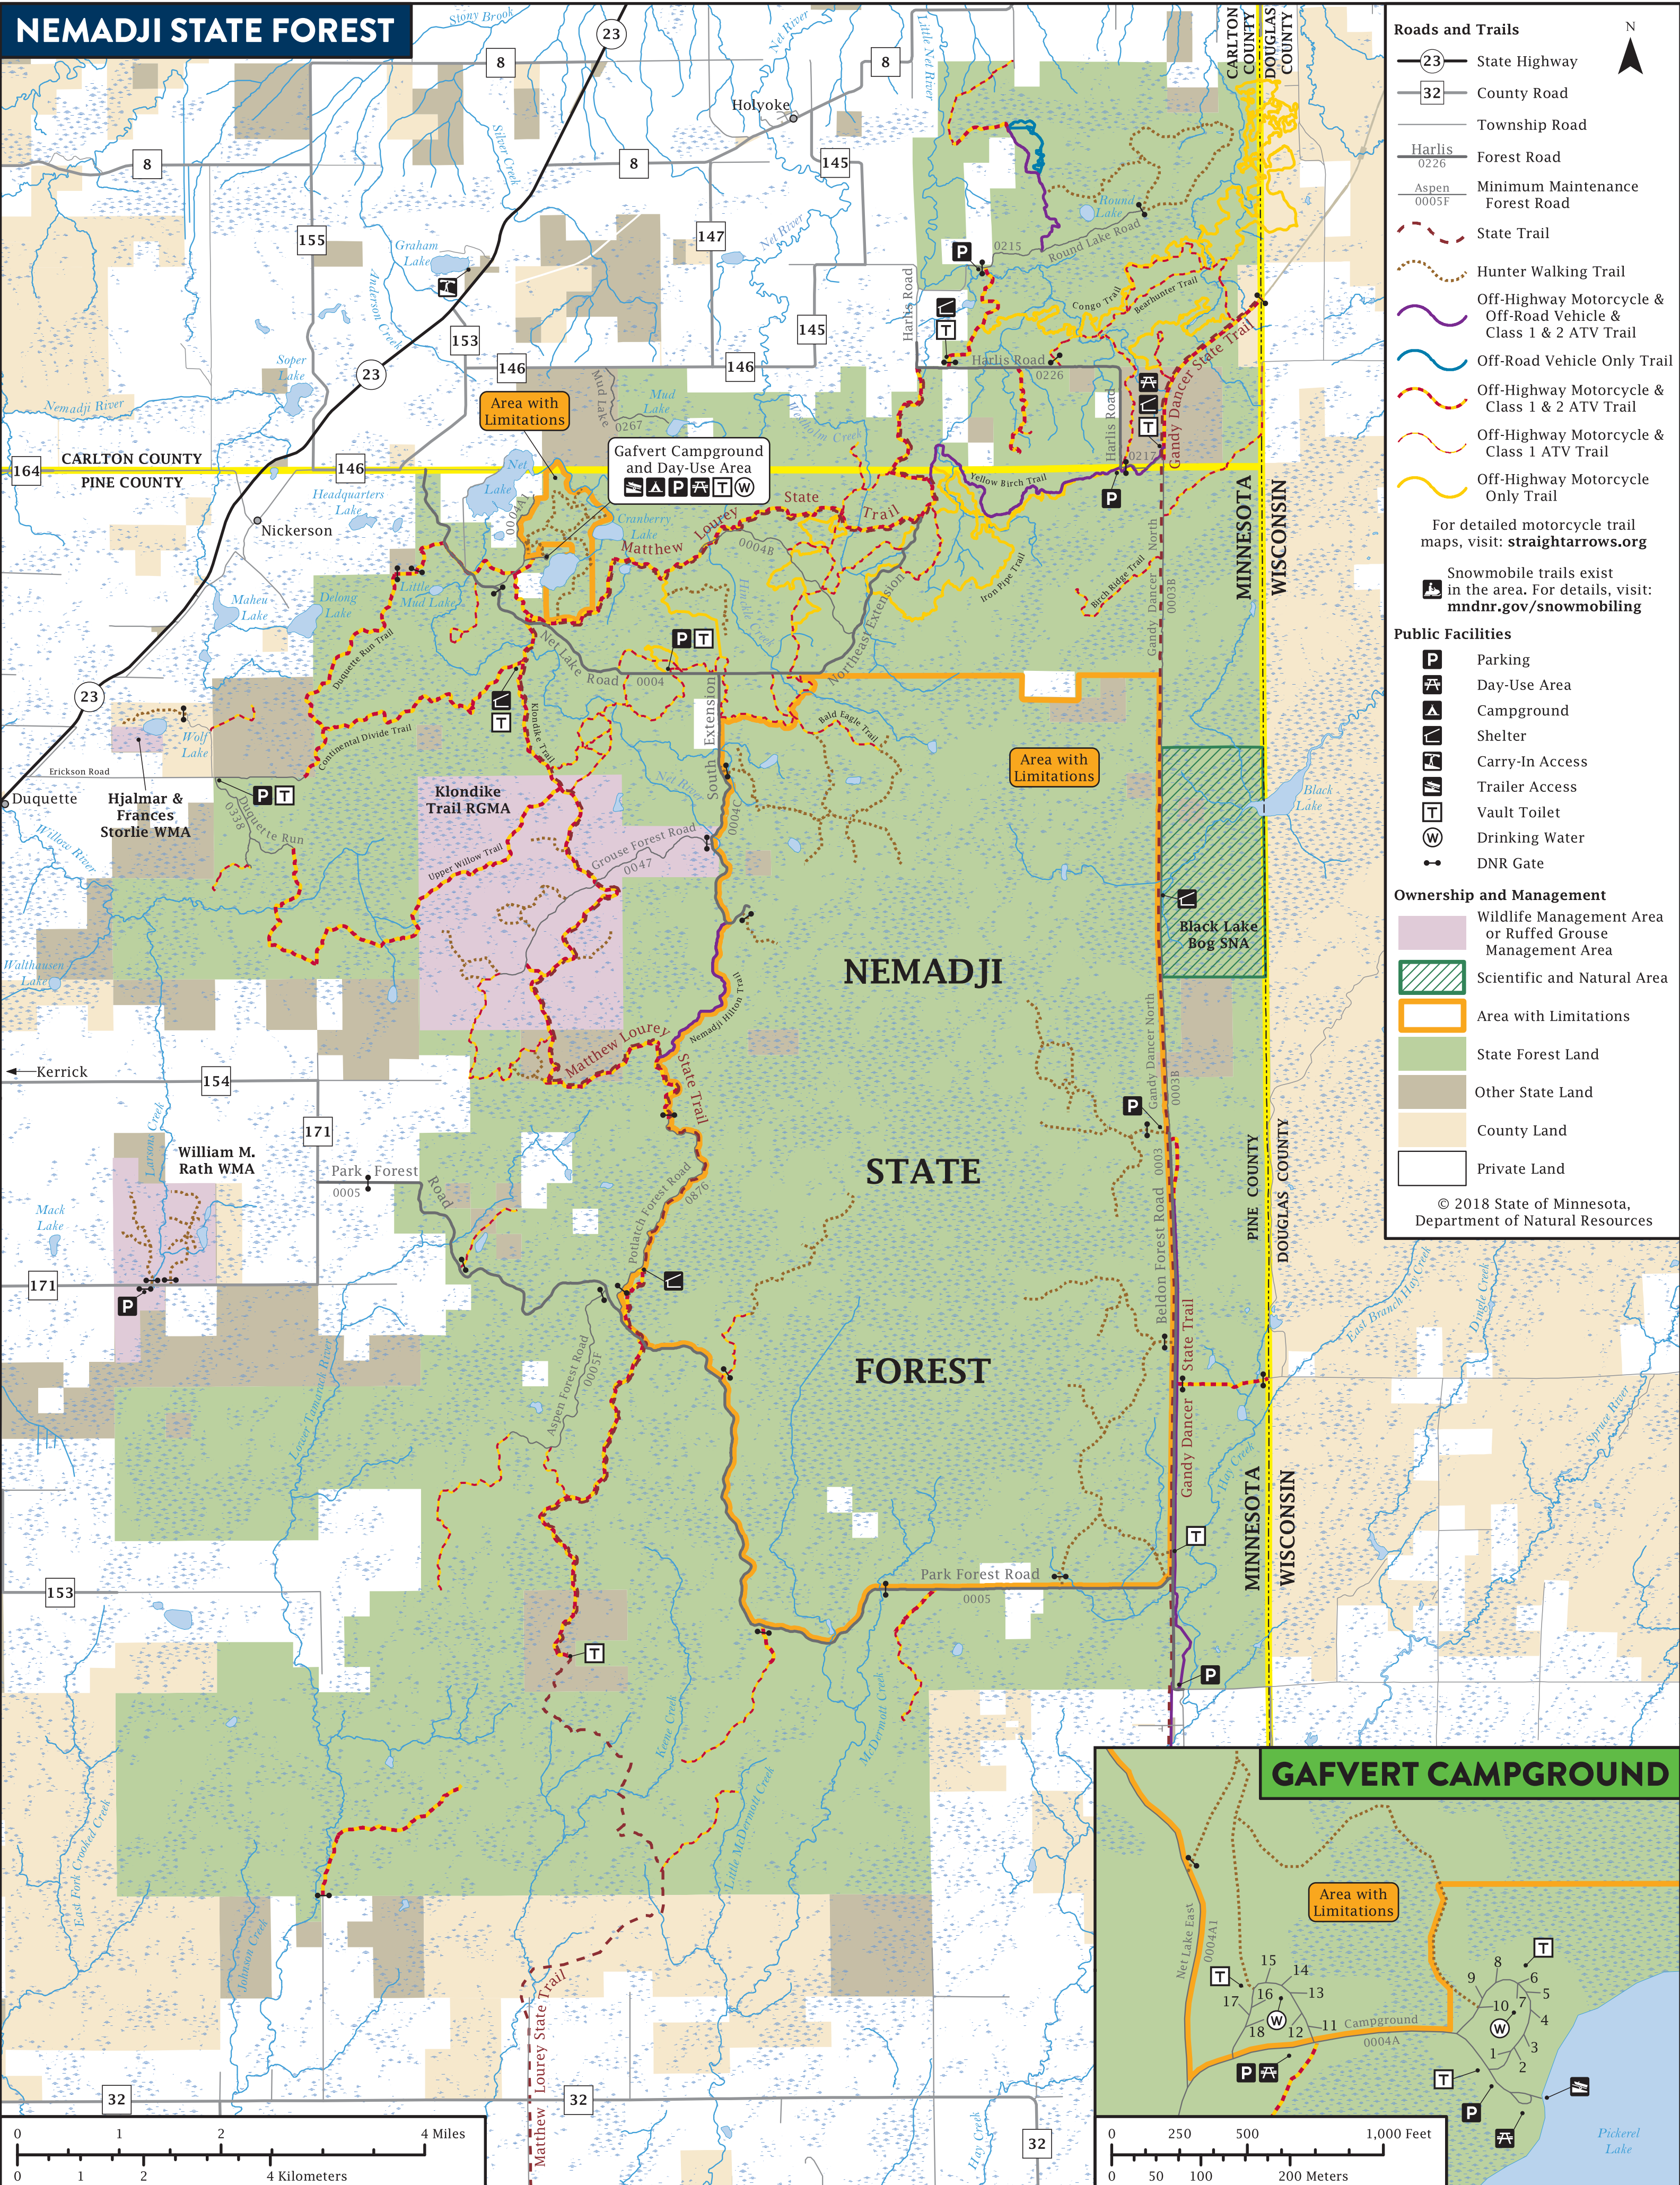

NEMADJI STATE FOREST

Roads and Trails

- 23 State Highway
- 32 County Road
- Township Road
- Harlis 0226 Forest Road
- Aspen 0005F Minimum Maintenance Forest Road
- State Trail
- Hunter Walking Trail
- Off-Highway Motorcycle & Off-Road Vehicle & Class 1 & 2 ATV Trail
- Off-Road Vehicle Only Trail
- Off-Highway Motorcycle & Class 1 & 2 ATV Trail
- Off-Highway Motorcycle & Class 1 ATV Trail
- Off-Highway Motorcycle Only Trail

For detailed motorcycle trail maps, visit: straightarrows.org

Snowmobile trails exist in the area. For details, visit: mndnr.gov/snowmobiling

Public Facilities

- P Parking
- Day-Use Area
- ▲ Campground
- Shelter
- Carry-In Access
- Trailer Access
- Vault Toilet
- Drinking Water
- DNR Gate

Ownership and Management

- Wildlife Management Area or Ruffed Grouse Management Area
- Scientific and Natural Area
- Area with Limitations
- State Forest Land
- Other State Land
- County Land
- Private Land