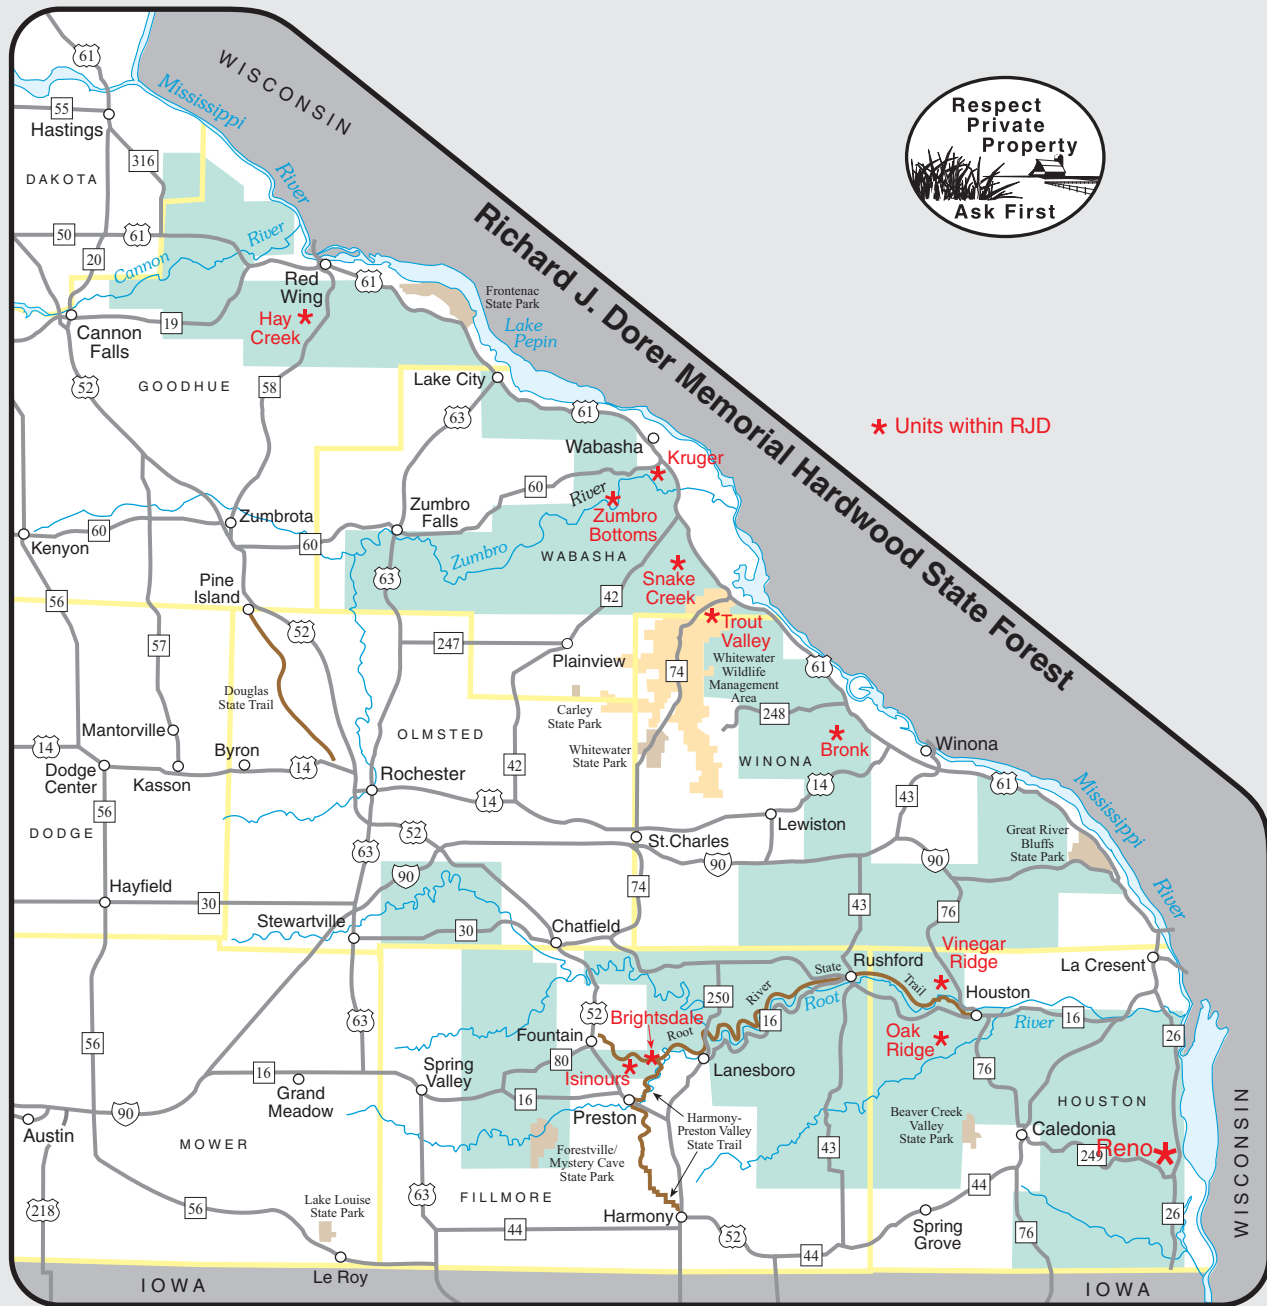

RENO MANAGEMENT UNIT

TRAILS

- Multi-Use Trail (Snowmobile, Hiking, Horseback)
- Snowmobile Trail
- Forest Road

*Ski touring is permitted, but is limited to advanced skiers only.

OWNERSHIP

- State Forest Land
- Wildlife Management Area Land
- State Park Land

FACILITIES

- Parking
- Campground
- Remote Campsite
- Picnic Area
- Gates

LOOKING FOR MORE INFORMATION ?

The DNR has mapped the entire state in 51 sections showing federal, state and county lands with their recreational facilities. Public Recreation Information Maps (PRIM) are available for purchase from the DNR gift shop, DNR regional offices, Minnesota state parks and major sporting and map stores. Check out our website at: <http://www.dnr.state.mn.us/maps/prim.html>

* Units within RJD

RICHARD J. DORER MEMORIAL HARDWOOD FOREST Reno Management Unit