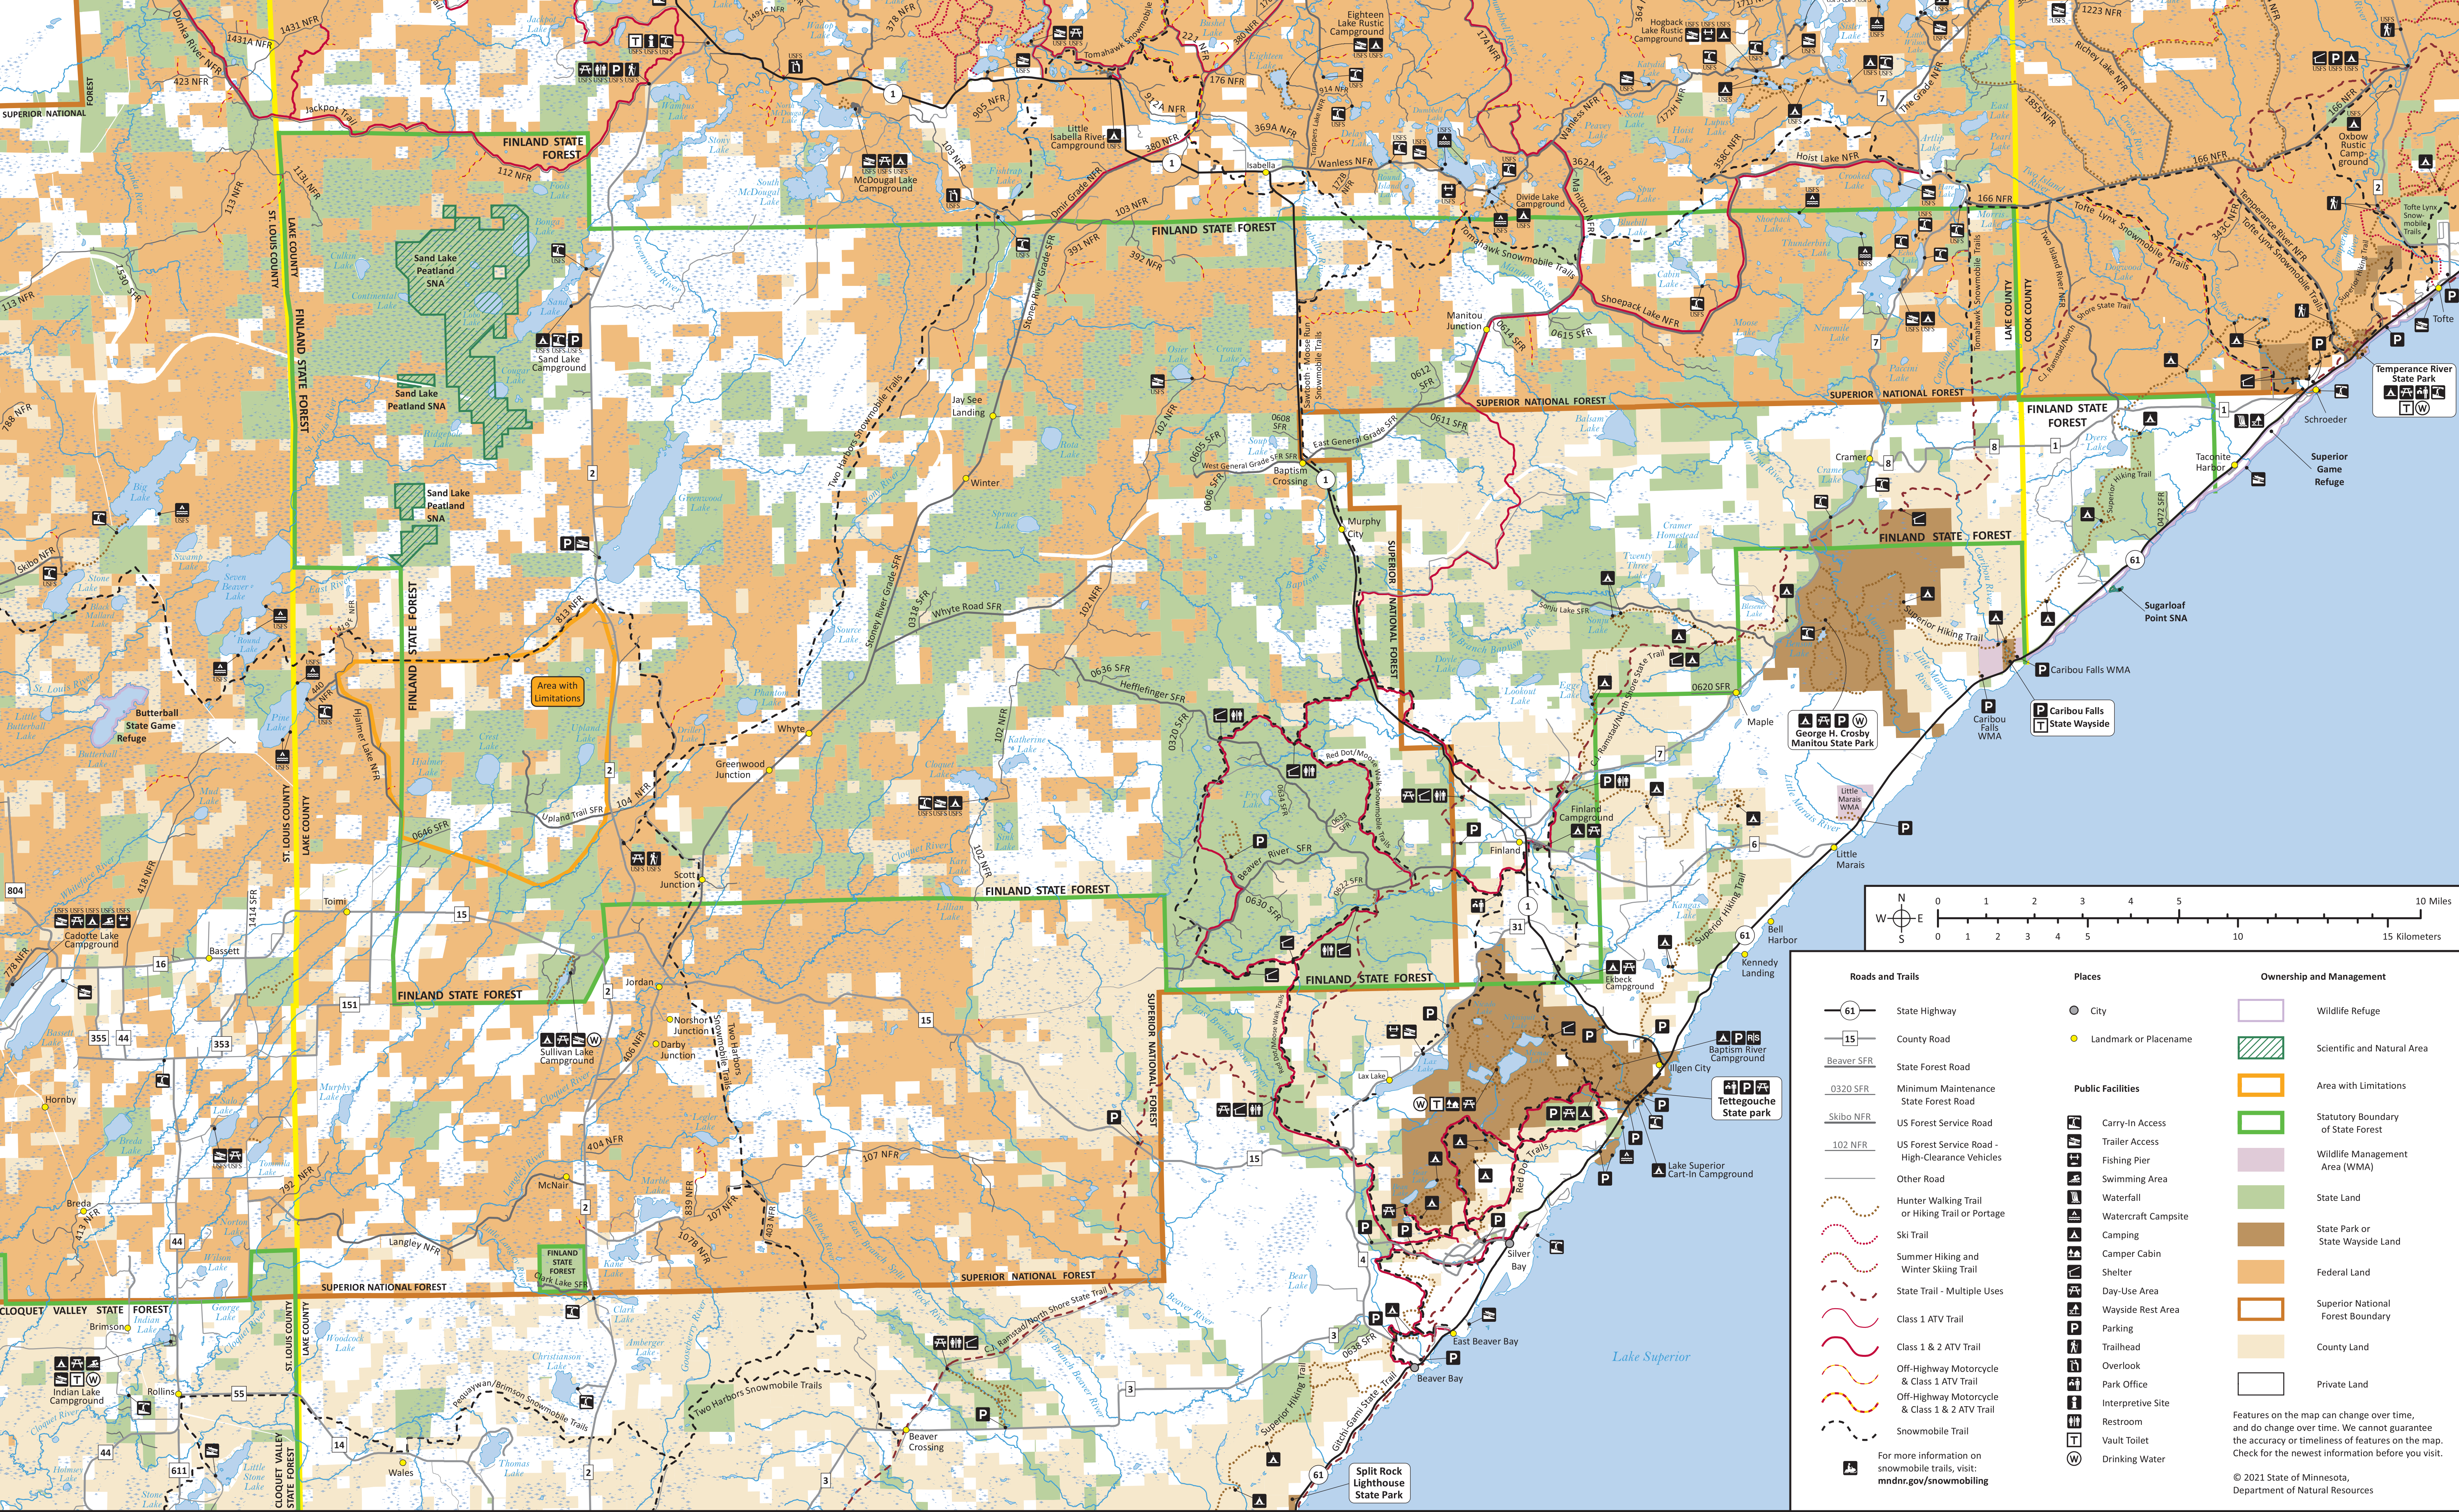

# FINLAND STATE FOREST

Roads and Trails	Places	Ownership and Management
61 State Highway	City	Wildlife Refuge
15 County Road	Landmark or Placename	Scientific and Natural Area
Beaver SFR State Forest Road		Area with Limitations
0320 SFR Minimum Maintenance State Forest Road		Statutory Boundary of State Forest
Skibo NFR US Forest Service Road		Wildlife Management Area (WMA)
102 NFR US Forest Service Road - High-Clearance Vehicles		State Land
Other Road		State Park or State Wideside Land
Hunter Walking Trail or Hiking Trail or Portage		Federal Land
Ski Trail		Superior National Forest Boundary
Summer Hiking and Winter Skiing Trail		County Land
State Trail - Multiple Uses		Private Land
Class 1 ATV Trail		
Class 1 & 2 ATV Trail		
Off-Highway Motorcycle & Class 1 ATV Trail		
Off-Highway Motorcycle & Class 1 & 2 ATV Trail		
Snowmobile Trail		

Public Facilities
Carry-In Access
Trailer Access
Fishing Pier
Swimming Area
Waterfall
Watercraft Campsite
Camping
Camper Cabin
Shelter
Day-Use Area
Wayside Rest Area
Parking
Trailhead
Overlook
Park Office
Interpretive Site
Restroom
Vault Toilet
Drinking Water

Features on the map can change over time, and do change over time. We cannot guarantee the accuracy or timeliness of features on the map. Check for the newest information before you visit.

© 2021 State of Minnesota, Department of Natural Resources