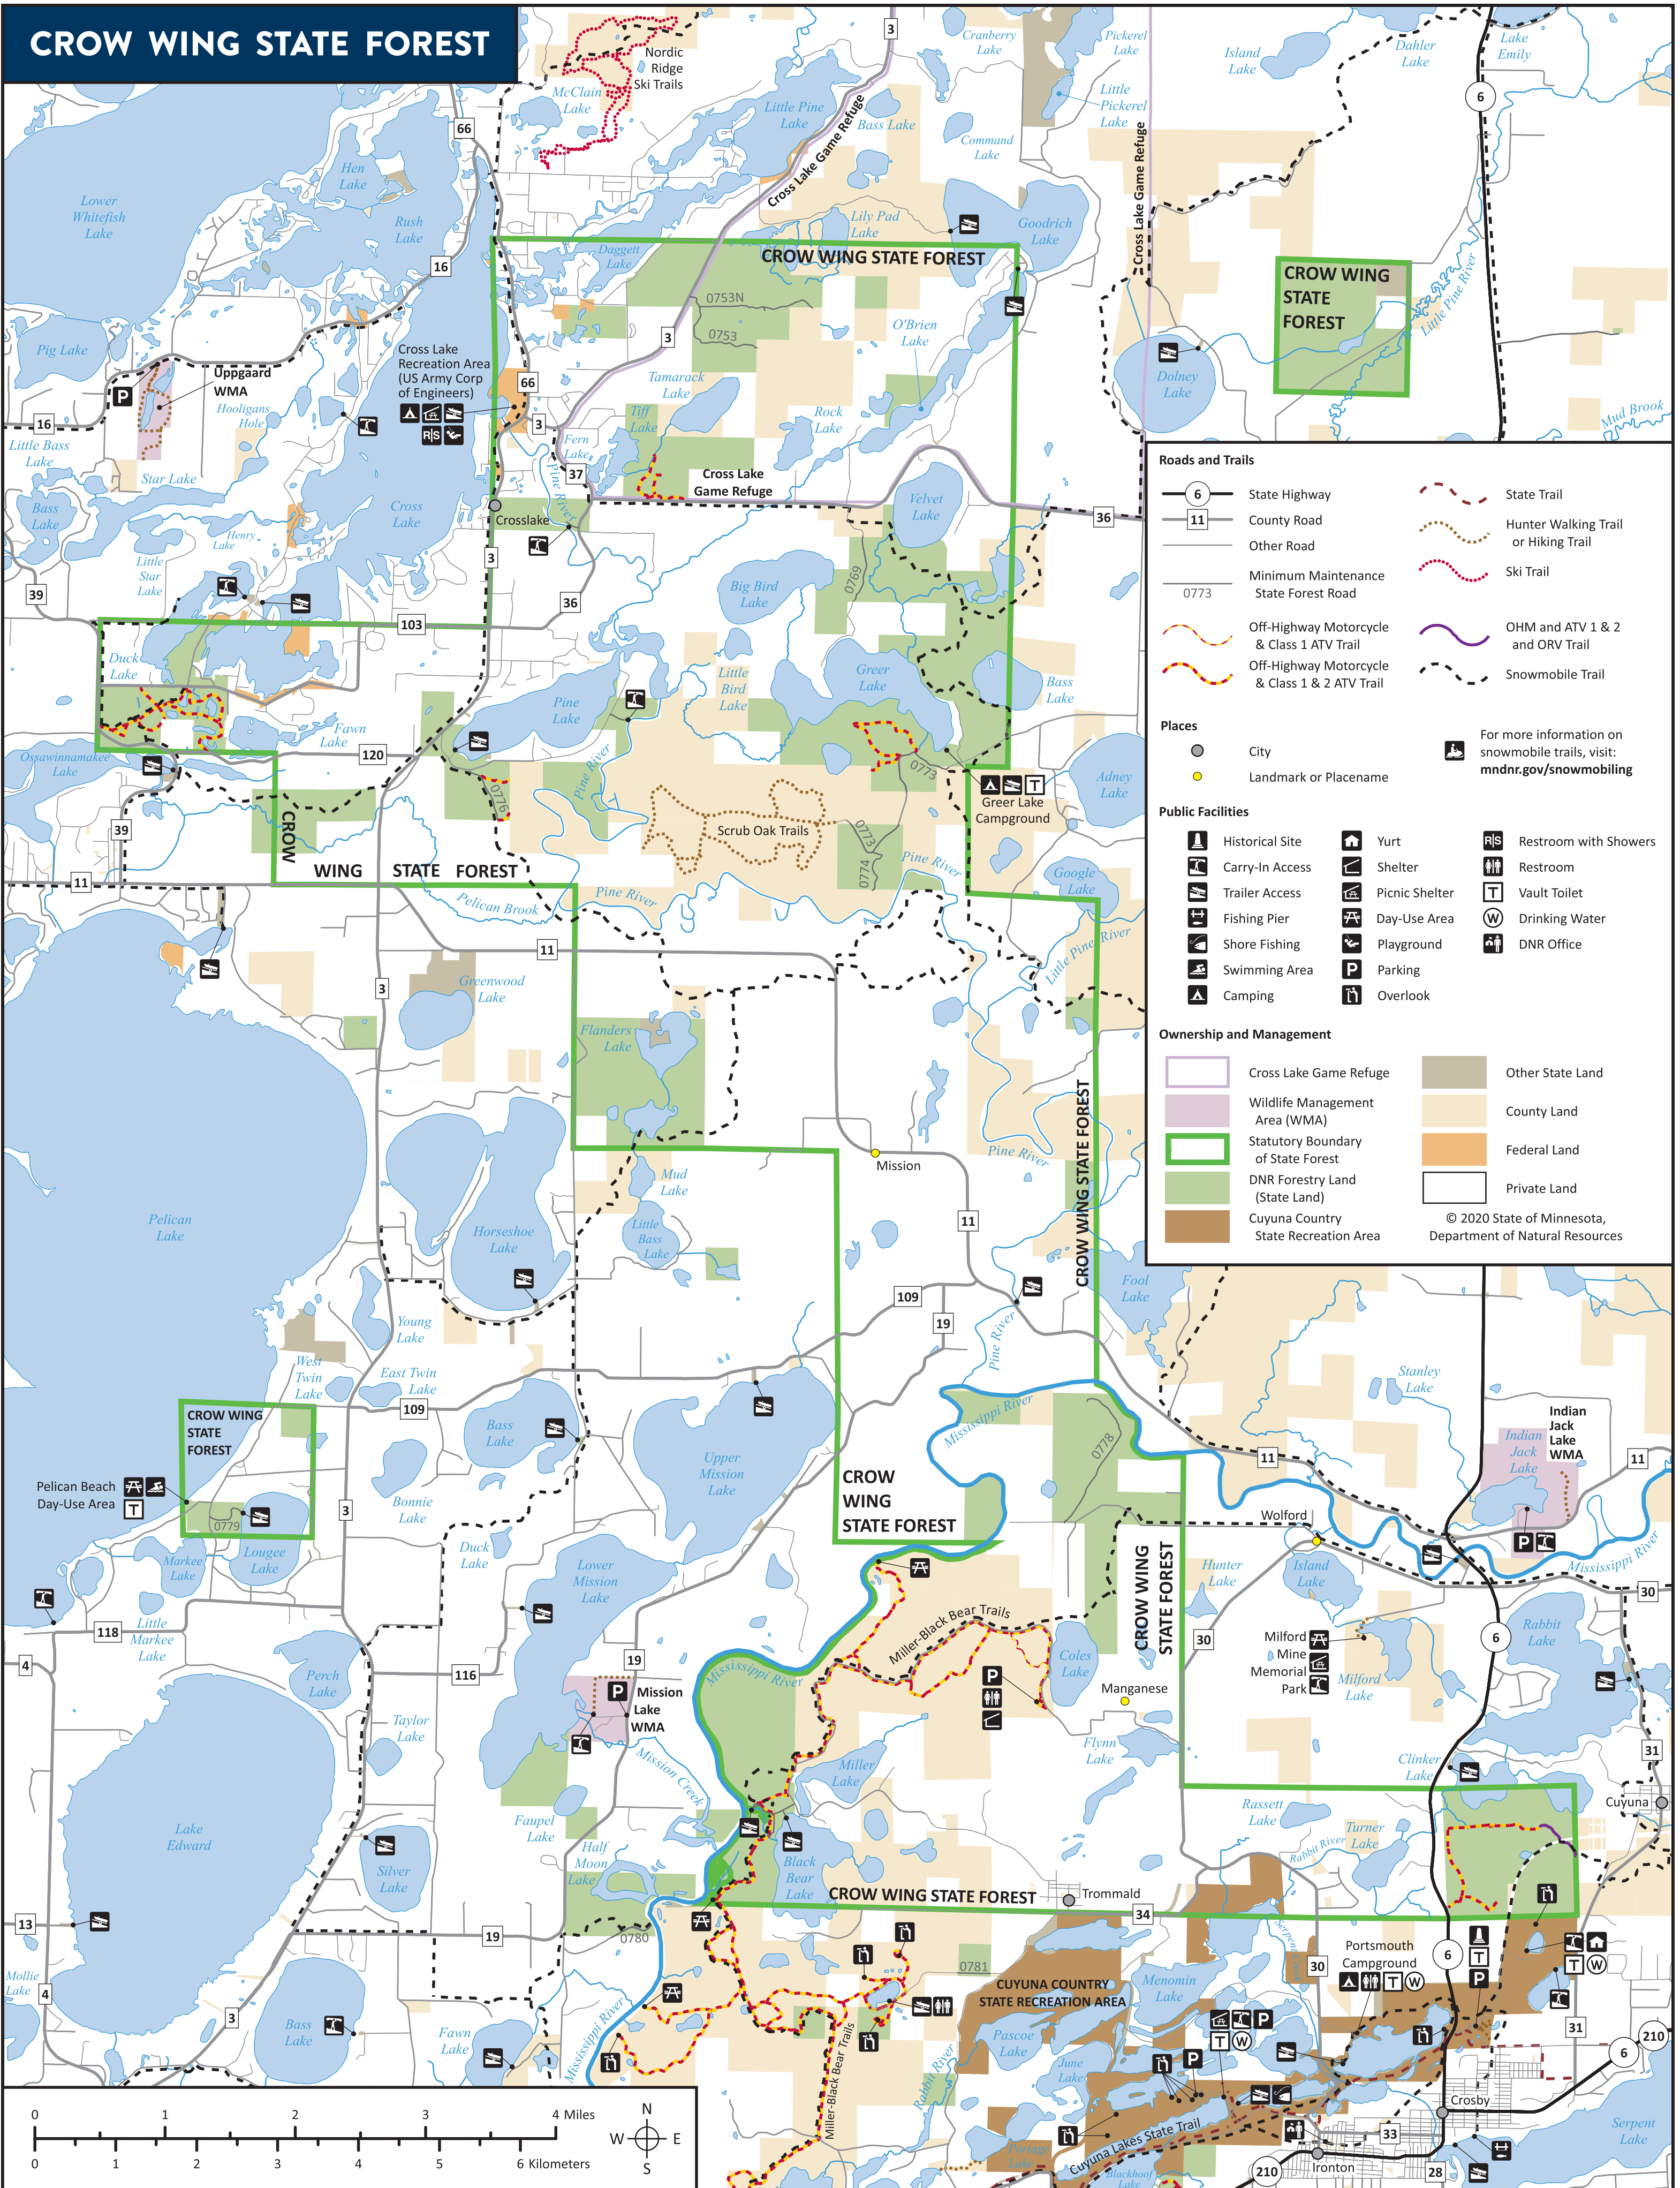

CROW WING STATE FOREST

Roads and Trails

- State Highway
- County Road
- Other Road
- Minimum Maintenance State Forest Road
- Off-Highway Motorcycle & Class 1 ATV Trail
- Off-Highway Motorcycle & Class 1 & 2 ATV Trail
- State Trail
- Hunter Walking Trail or Hiking Trail
- Ski Trail
- OHM and ATV 1 & 2 and ORV Trail
- Snowmobile Trail

Places

- City
- Landmark or Placename

Public Facilities

- Historical Site
- Carry-In Access
- Trailer Access
- Fishing Pier
- Shore Fishing
- Swimming Area
- Camping
- Yurt
- Shelter
- Picnic Shelter
- Day-Use Area
- Playground
- Parking
- Overlook
- Restroom with Showers
- Restroom
- Vault Toilet
- Drinking Water
- DNR Office

Ownership and Management

- Cross Lake Game Refuge
- Wildlife Management Area (WMA)
- Statutory Boundary of State Forest
- DNR Forestry Land (State Land)
- Cuyuna Country State Recreation Area
- Other State Land
- County Land
- Federal Land
- Private Land

For more information on snowmobile trails, visit: mndnr.gov/snowmobiling

© 2020 State of Minnesota, Department of Natural Resources