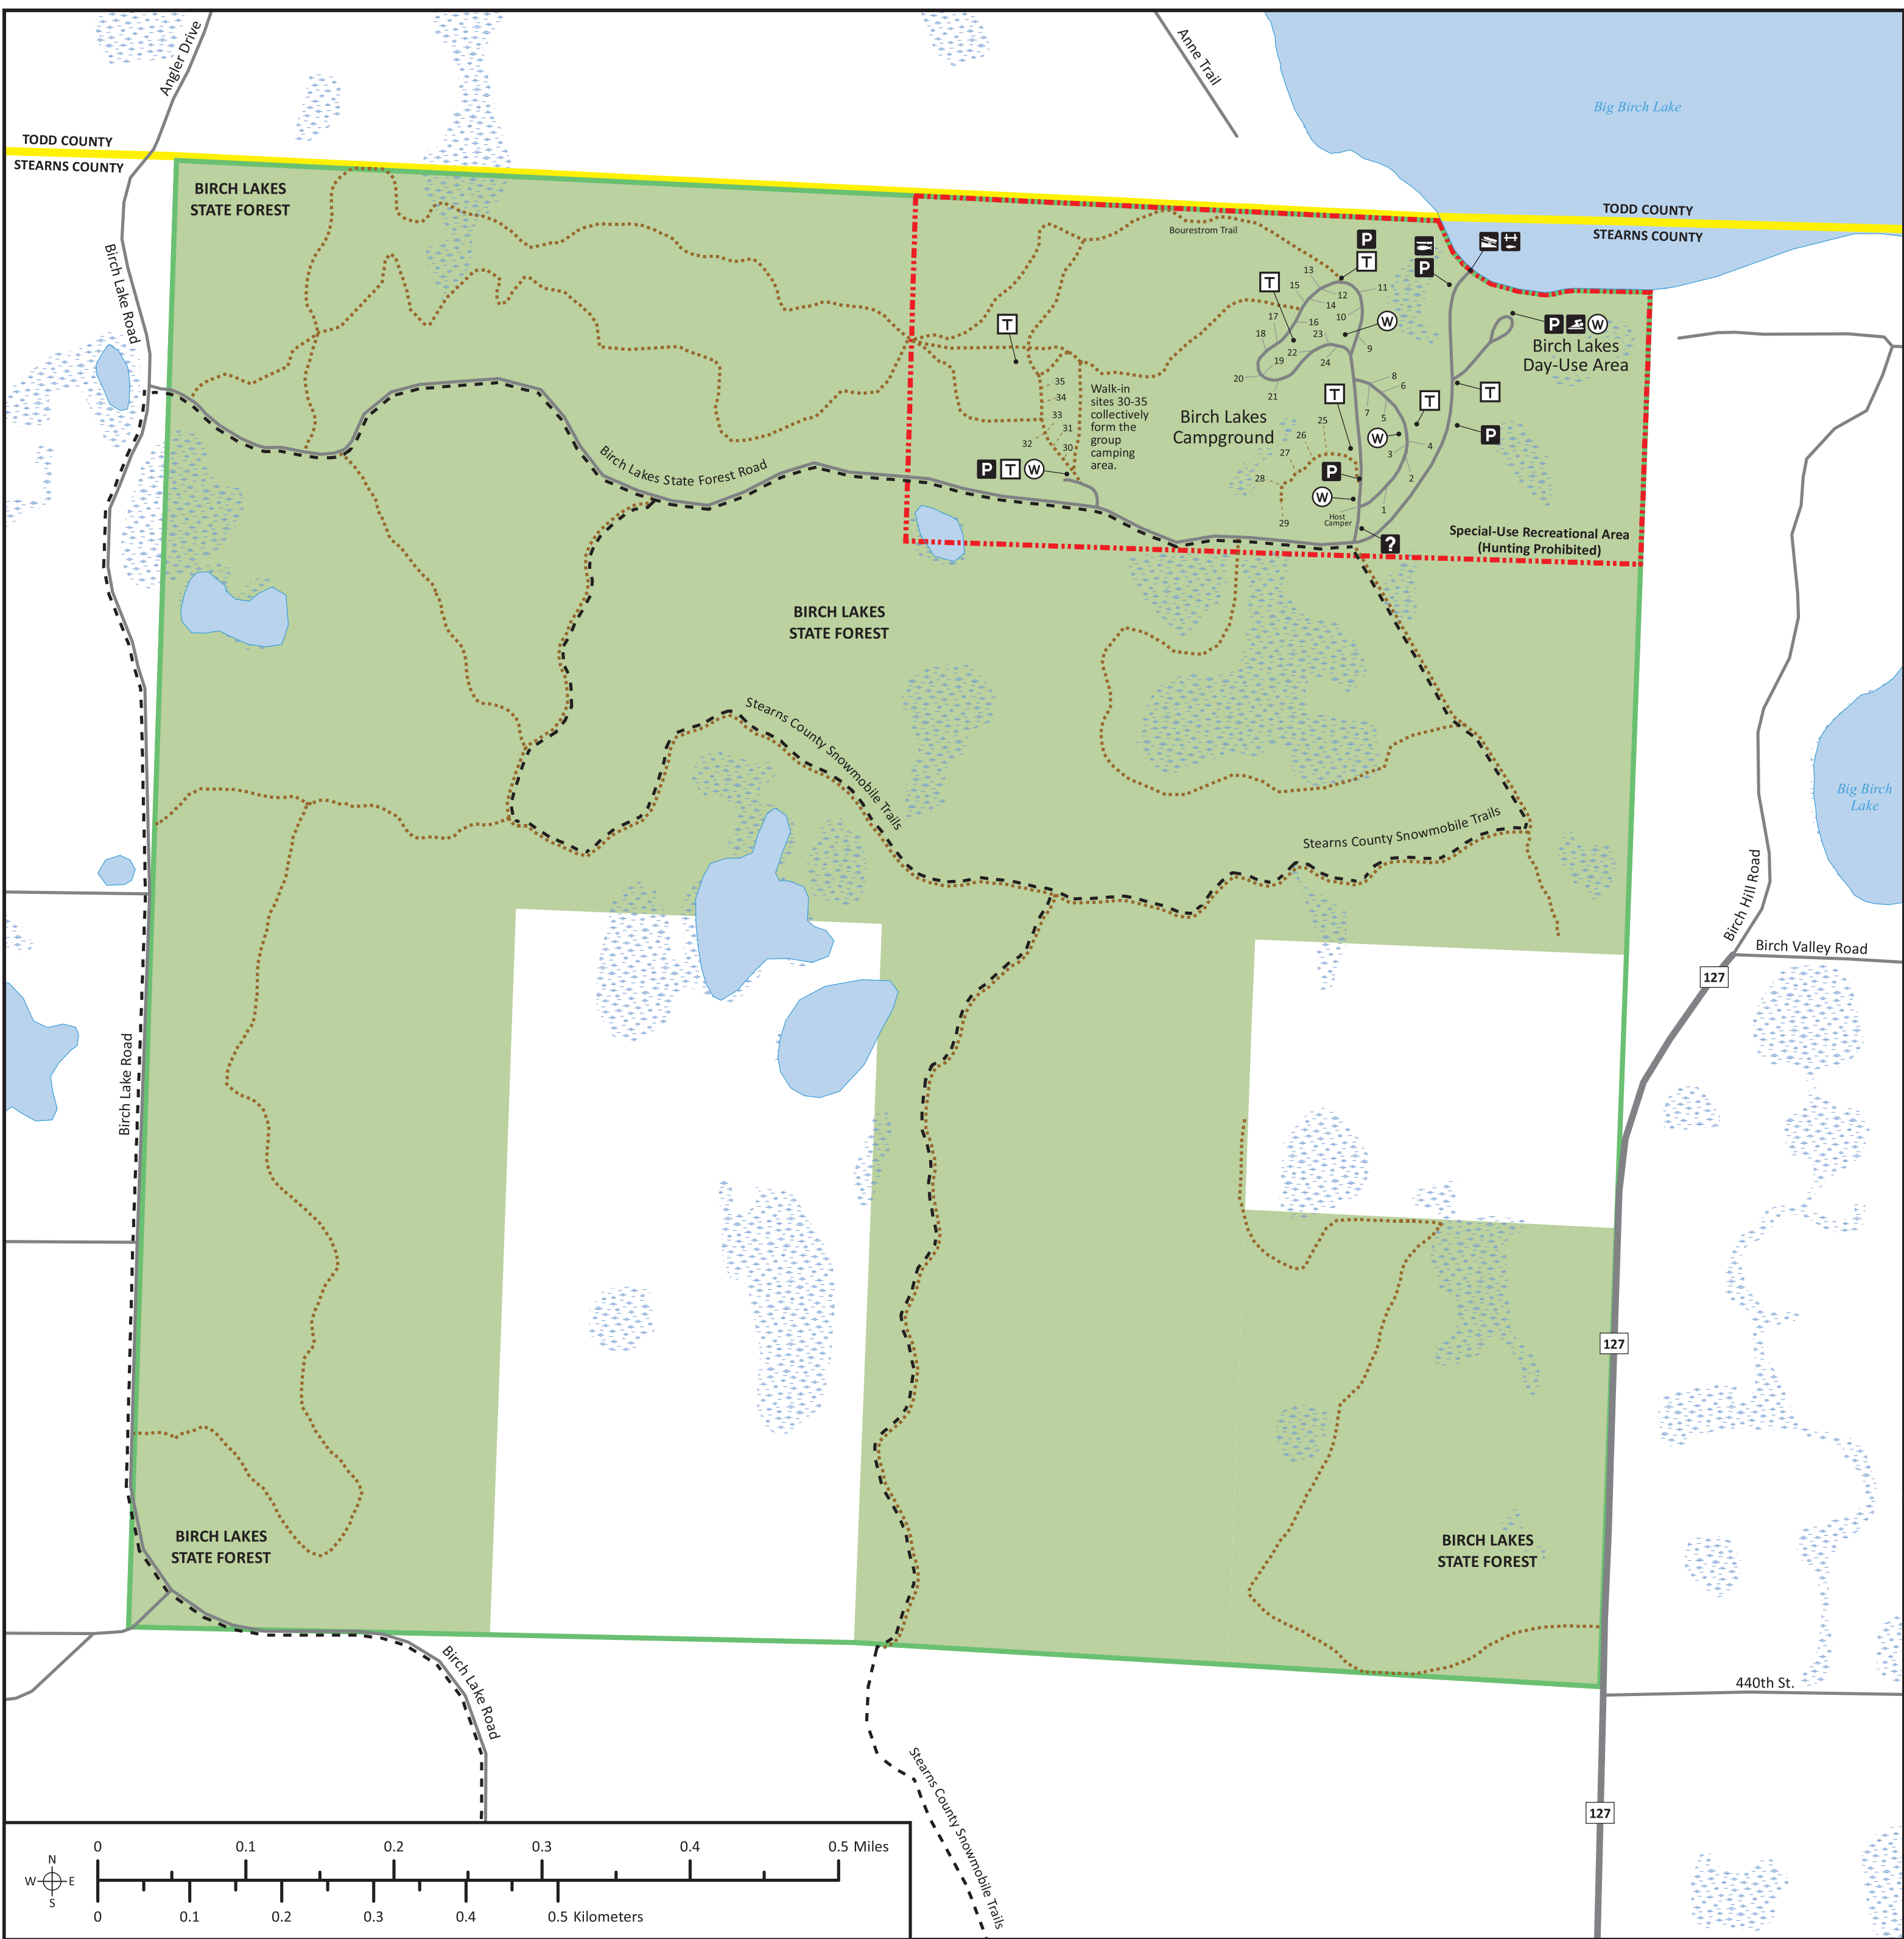

BIRCH LAKES STATE FOREST

Roads and Trails

- State Highway
- County Road
- Other Road
- Hunter Walking Trail or Hiking Trail
- Snowmobile Trail

For more information on snowmobile trails, visit: mndnr.gov/snowmobiling

Places

- Landmark or Placename

Public Facilities

- Numbered Drive-In Campsite
- Numbered Walk-In Campsite
- Campsites 30-35 collectively form the group camping area.
- Trailer Access
- Fishing Pier
- Fish Cleaning Shelter
- Swimming
- Parking
- Information
- Vault Toilet
- Drinking Water

Ownership and Management

- Statutory Boundary of State Forest
- State Land
- No Hunting
- Private Land

Features on the map can and do change over time. We cannot guarantee the accuracy nor timeliness of features on the map. Check for the newest information before you visit.