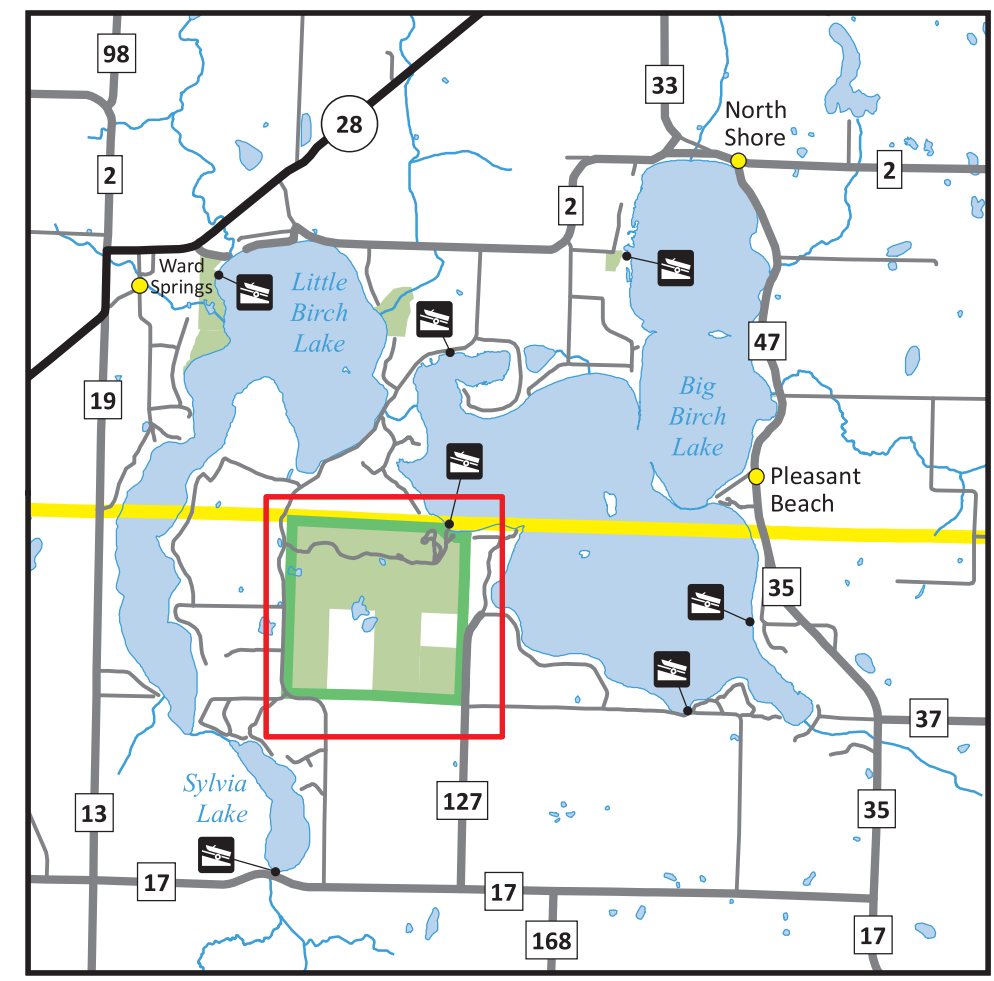

BIRCH LAKES STATE FOREST

Roads and Trails

- State Highway
- County Road
- Other Road
- Hunter Walking Trail or Hiking Trail
- Snowmobile Trail

For more information on snowmobile trails, visit: mndnr.gov/snowmobiling

Places

- Landmark or Placename

Public Facilities

- Numbered Drive-In Campsite
- Numbered Walk-In Campsite
- Campsites 30-35 collectively form the group camping area.
- Trailer Access
- Fishing Pier
- Fish Cleaning Shelter
- Swimming
- Parking
- Information
- Vault Toilet
- Drinking Water