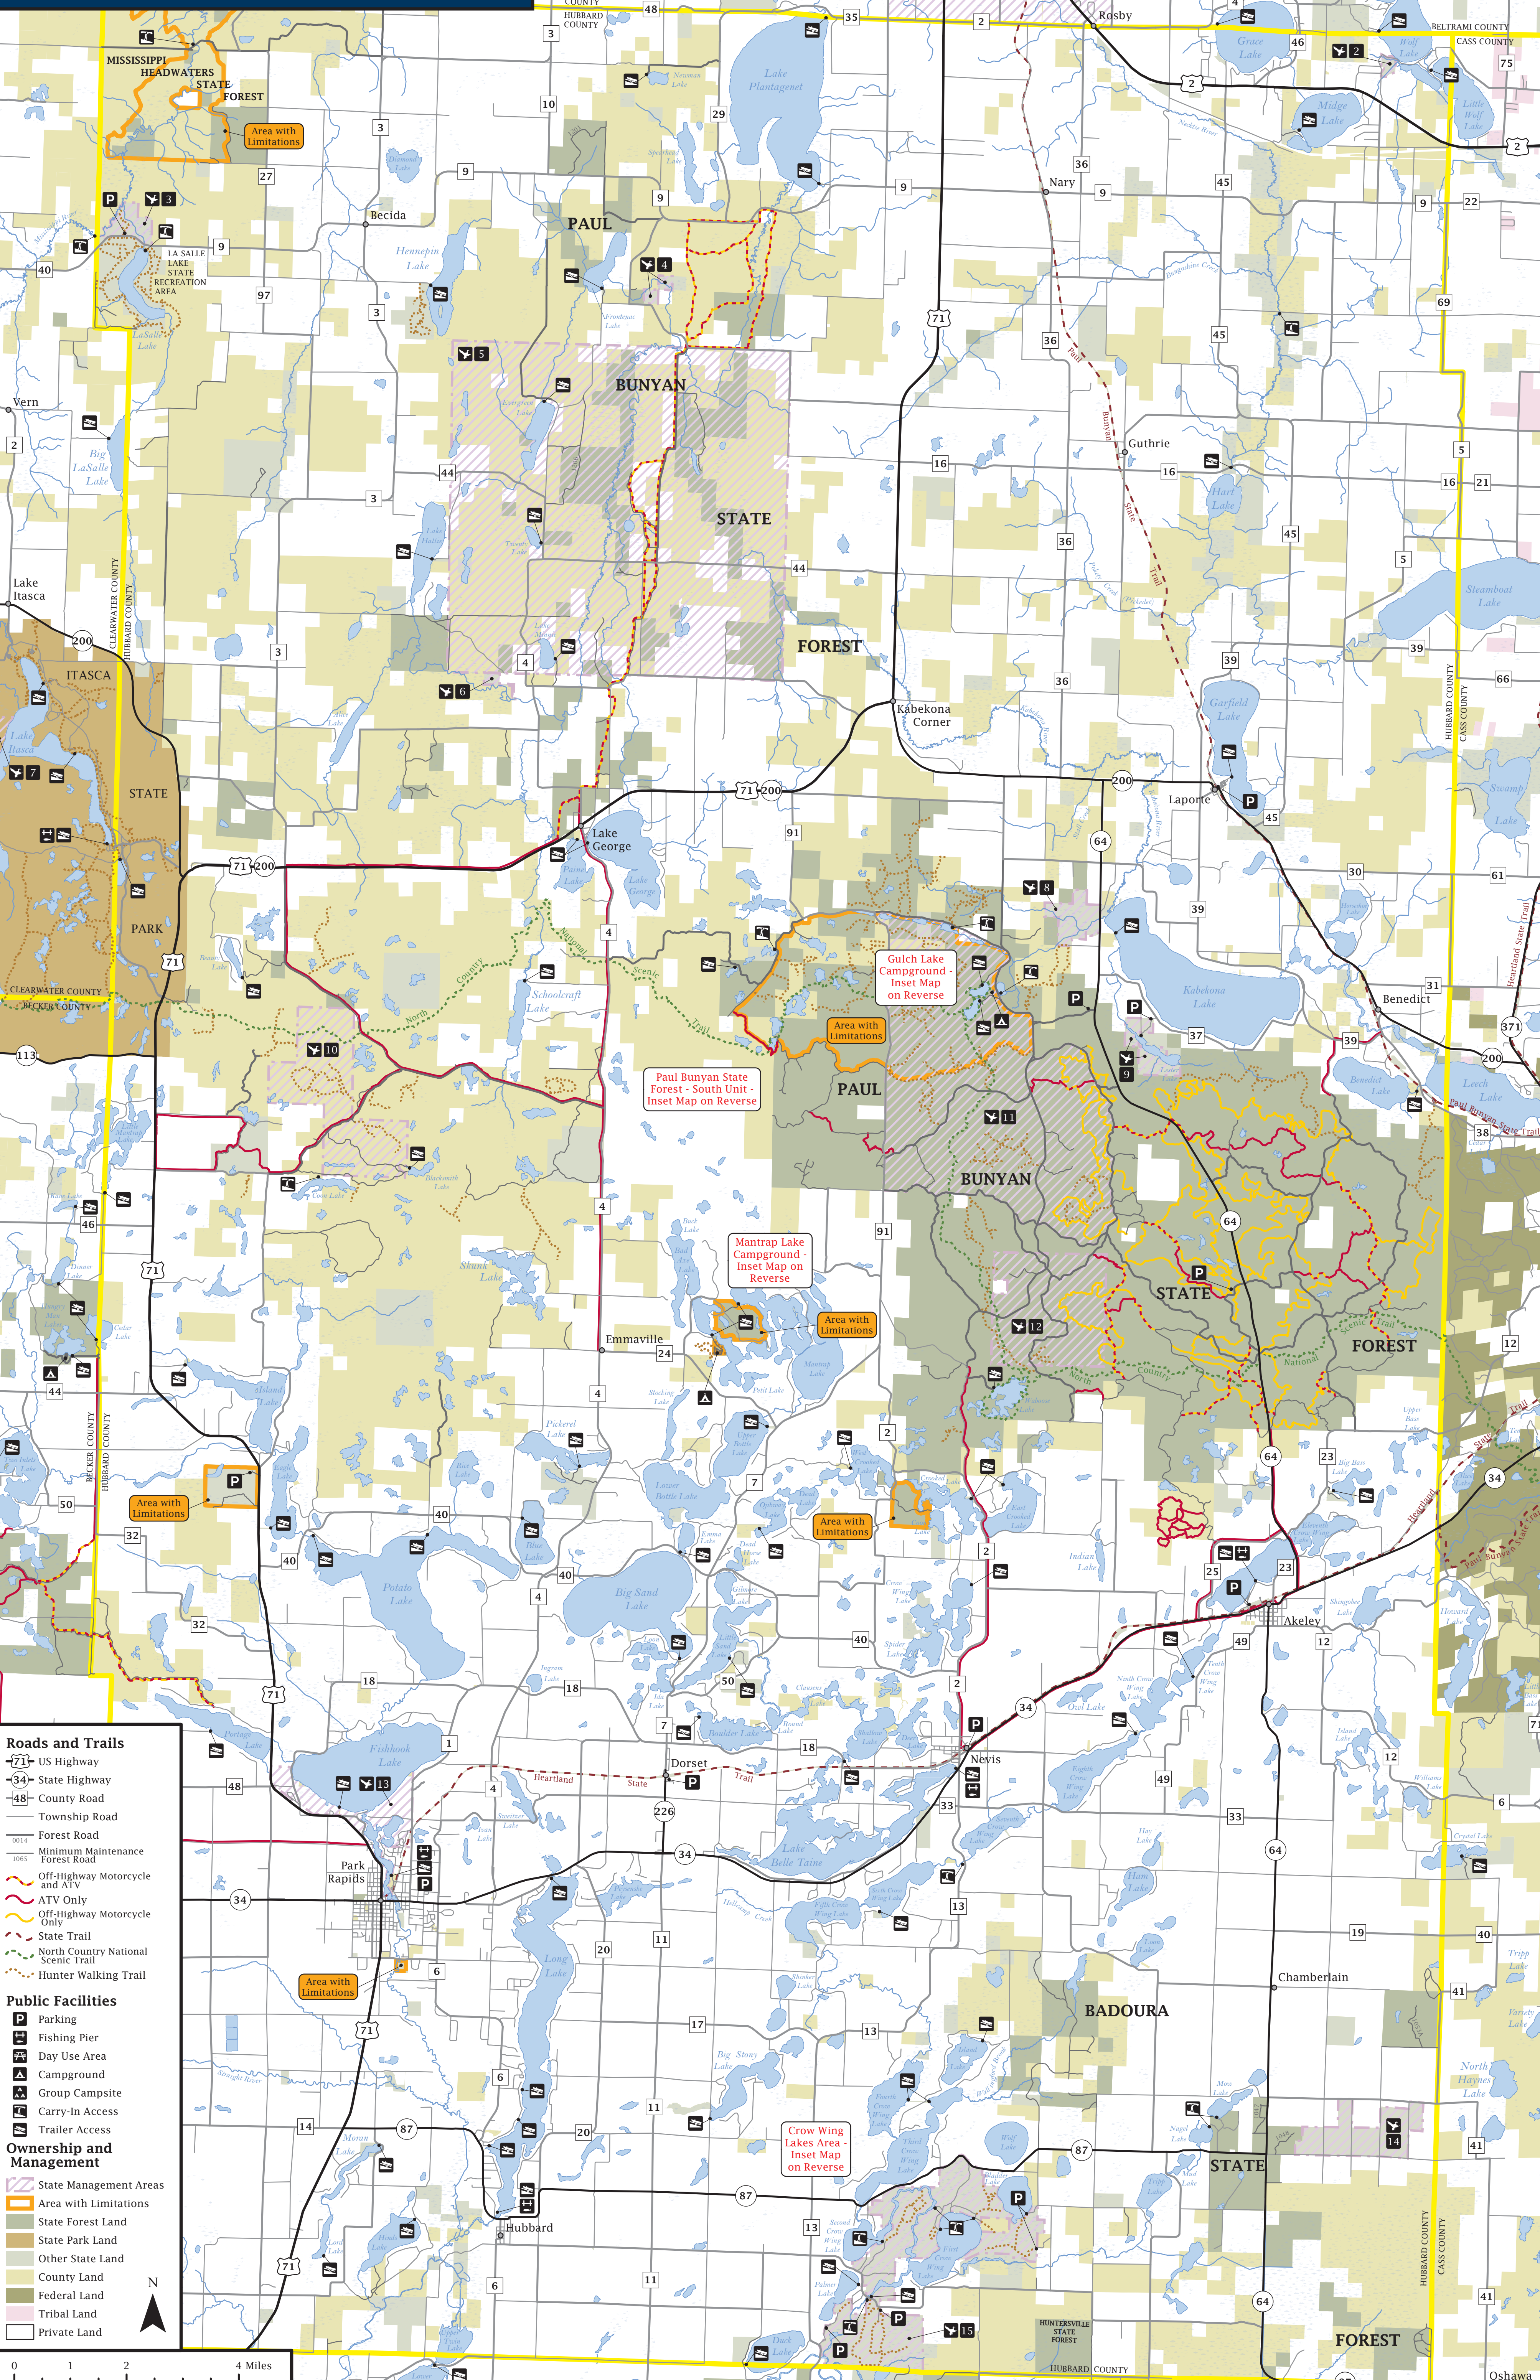

PAUL BUNYAN AND BADOURA STATE FORESTS

Roads and Trails

- 71 US Highway
- 34 State Highway
- 48 County Road
- Township Road
- Forest Road
- Minimum Maintenance Forest Road
- Off-Highway Motorcycle and ATV
- ATV Only
- Off-Highway Motorcycle Only
- State Trail
- North Country National Scenic Trail
- Hunter Walking Trail

Public Facilities

- Parking
- Fishing Pier
- Day Use Area
- Campground
- Group Campsite
- Carry-In Access
- Trailer Access

Ownership and Management

- State Management Areas
- Area with Limitations
- State Forest Land
- State Park Land
- Other State Land
- County Land
- Federal Land
- Tribal Land
- Private Land

Paul Bunyan State Forest - South Unit - Inset Map on Reverse

Gulch Lake Campground - Inset Map on Reverse

Mantrap Lake Campground - Inset Map on Reverse

Crow Wing Lakes Area - Inset Map on Reverse