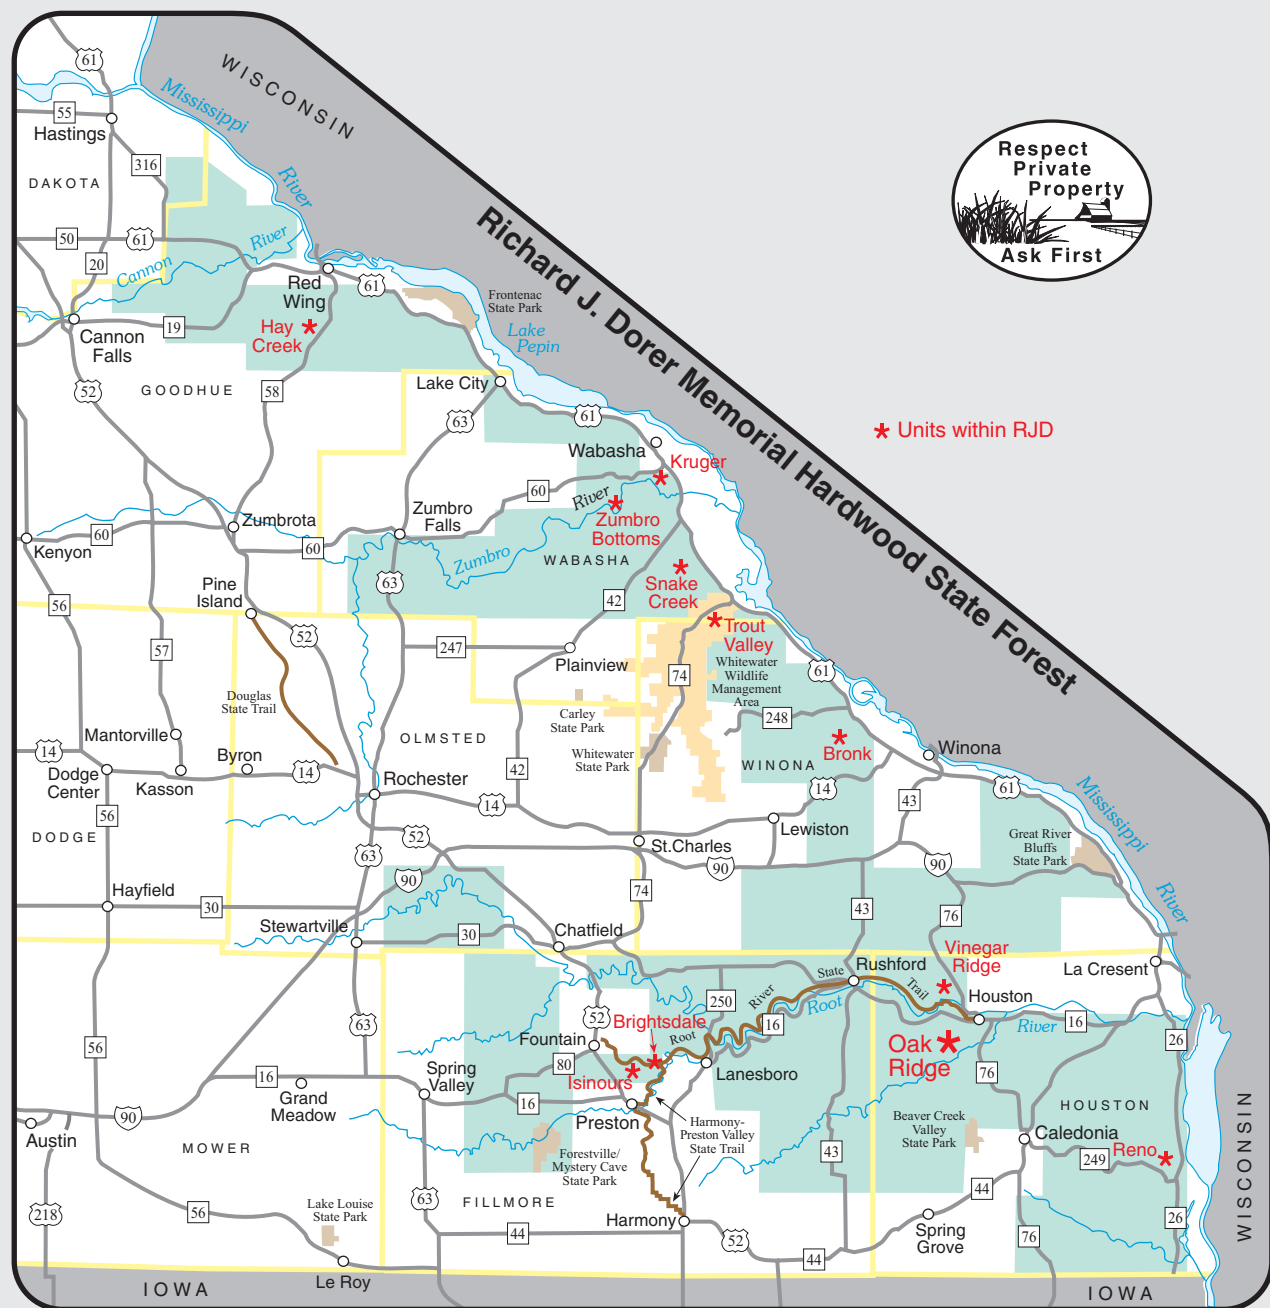

OAK RIDGE MANAGEMENT UNIT

TRAILS

- ⋯ Ski Touring (Wet Bark Trail)
- S easy
- M more difficult
- D most difficult
- Snowmobile Trail
- Forest Road

FACILITIES

- P Parking
- ▲ Campground
- ▩ Shelter
- ⌛ Overlook

OWNERSHIP

- State Forest
- Wildlife Management Area Land
- State Park Land

* Units within RJD

RICHARD J. DORER MEMORIAL HARDWOOD FOREST OAK RIDGE FOREST MANAGEMENT UNIT Wet Bark Recreation Area