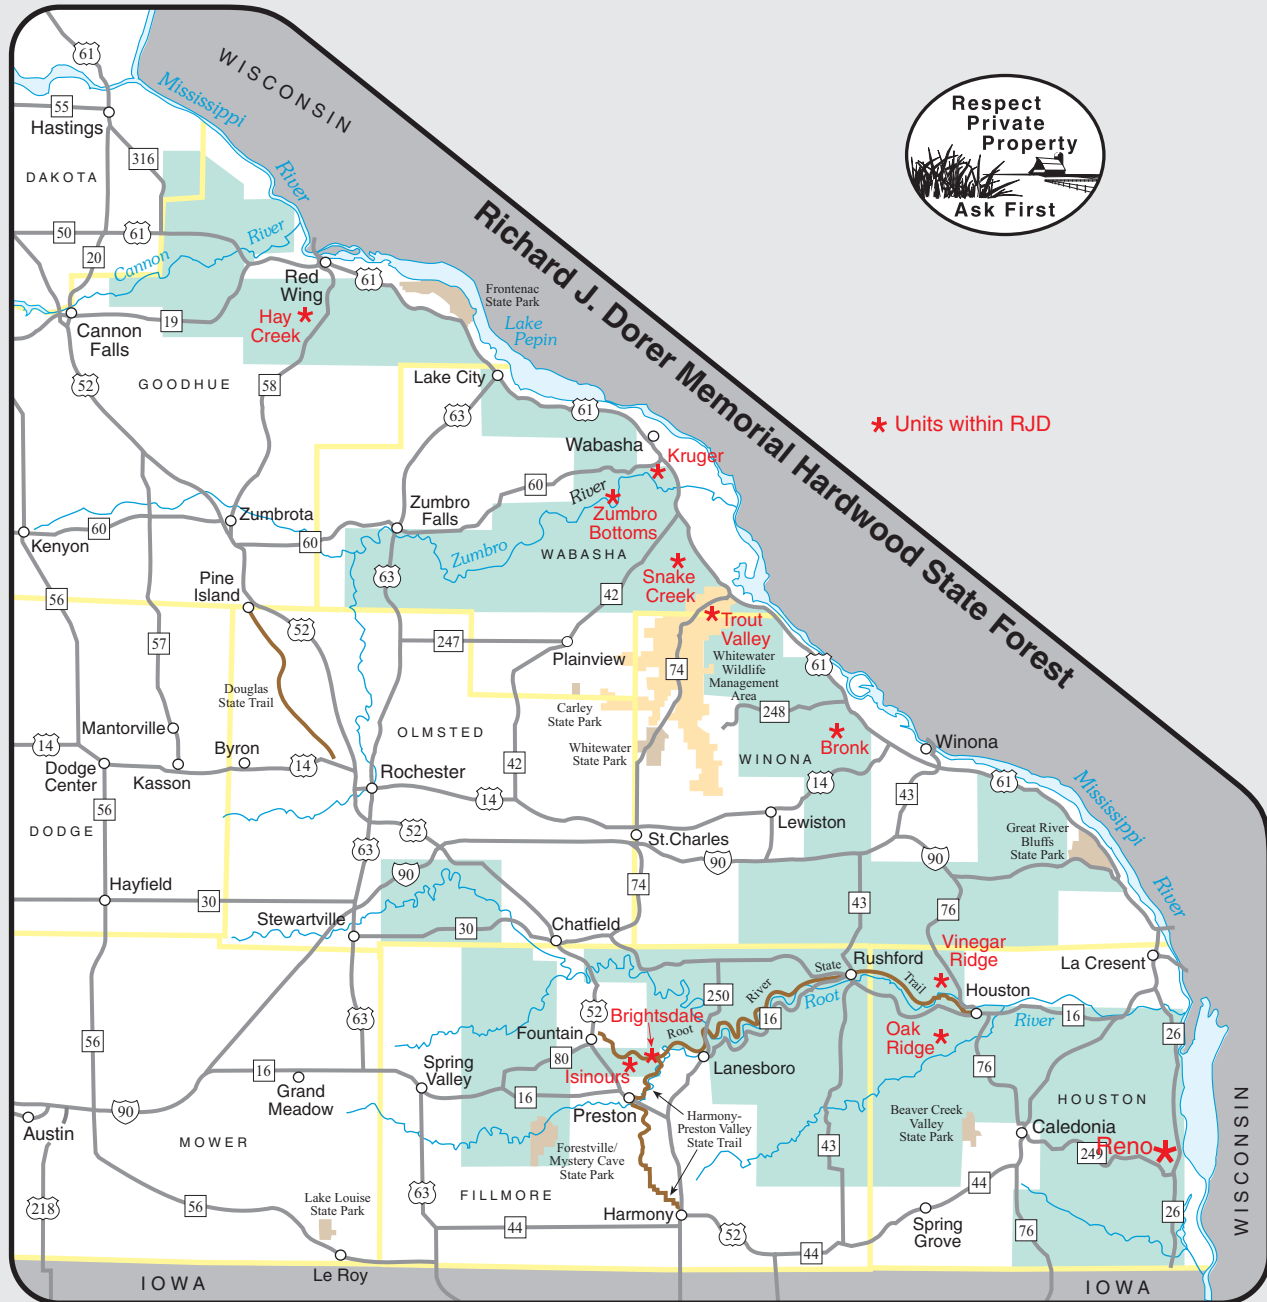

RENO MANAGEMENT UNIT

TRAILS

-  Multi-Use Trail (Snowmobile, Hiking, Horseback)
-  Snowmobile Trail
-  Forest Road

*Ski touring is permitted, but is limited to advanced skiers only.

OWNERSHIP

-  State Forest Land
-  Wildlife Management Area Land
-  State Park Land

FACILITIES

-  Parking
-  Campground
-  Remote Campsite
-  Picnic Area
-  Gates

LOOKING FOR MORE INFORMATION ?

The DNR has mapped the entire state in 51 sections showing federal, state and county lands with their recreational facilities. Public Recreation Information Maps (PRIM) are available for purchase from the DNR gift shop, DNR regional offices, Minnesota state parks and major sporting and map stores. Check out our website at: <http://www.dnr.state.mn.us/maps/prim.html>

* Units within RJD

RICHARD J. DORER MEMORIAL HARDWOOD FOREST Reno Management Unit