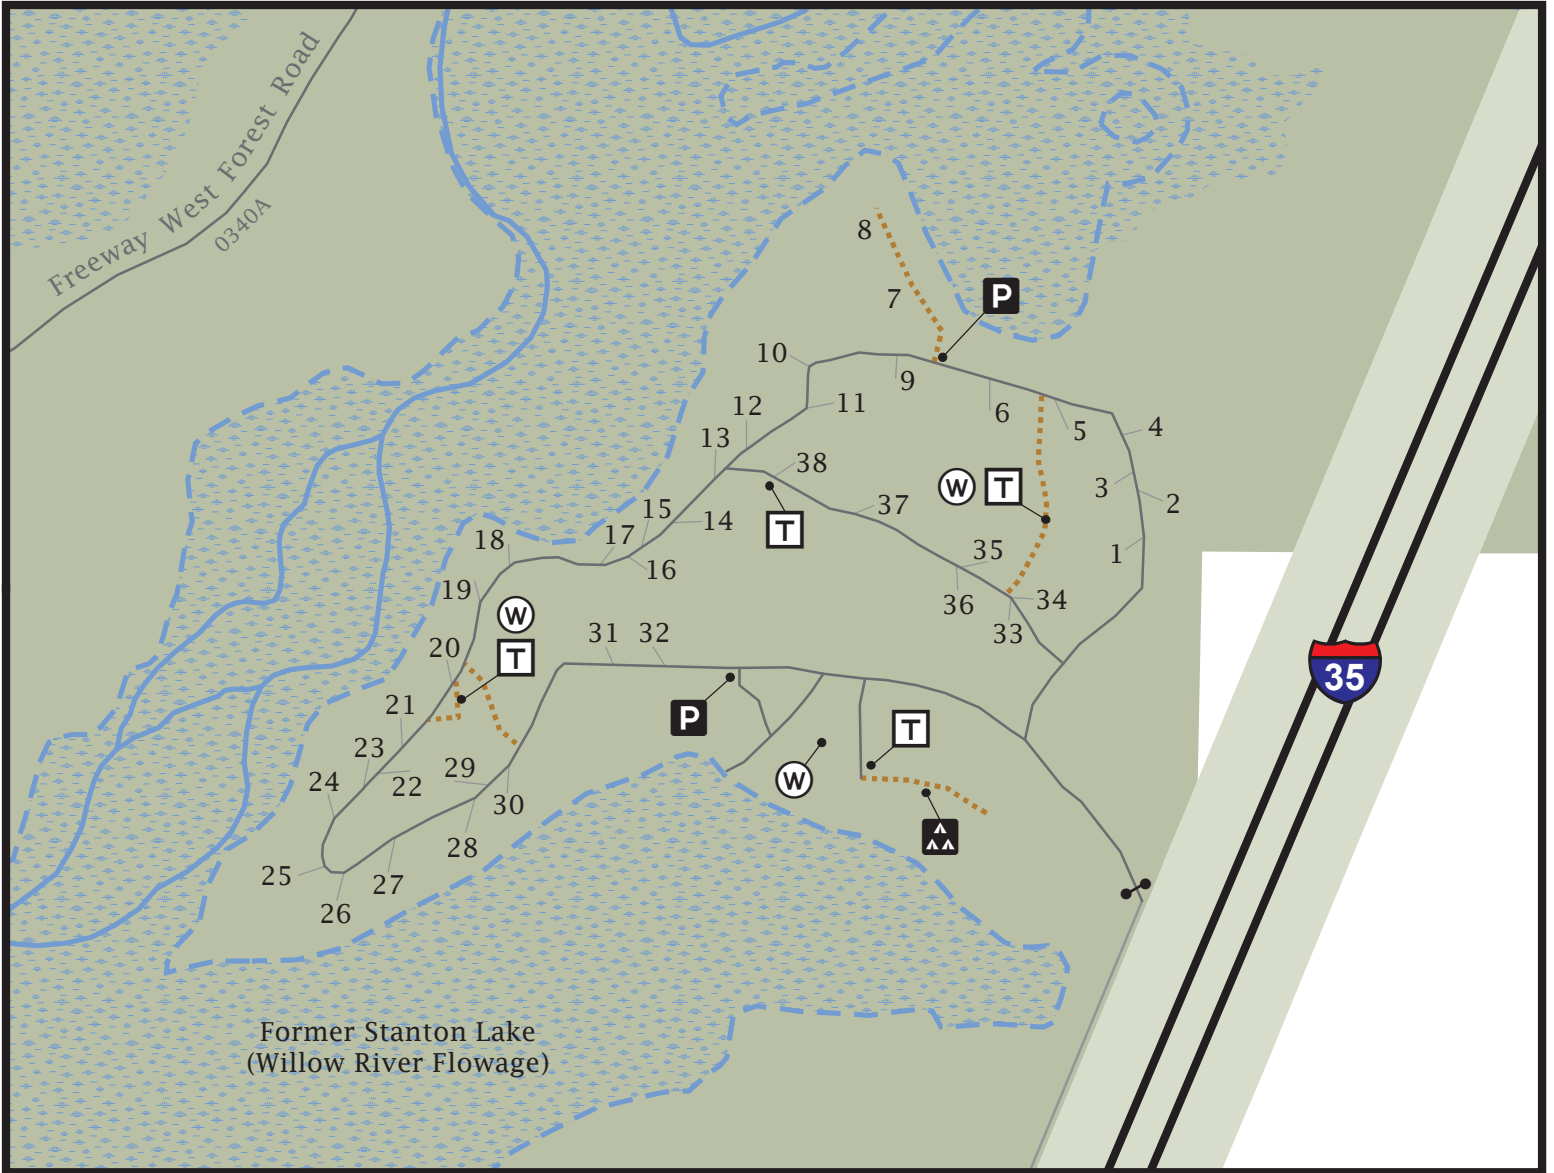

WILLOW RIVER CAMPGROUND

Roads and Trails

-  Interstate Highway
-  Township Road
-  Minimum Maintenance Forest Road
-  Foot Path

Public Facilities

-  Parking
-  Group Campsite
-  Vault Toilet
-  Drinking Water
-  DNR Gate