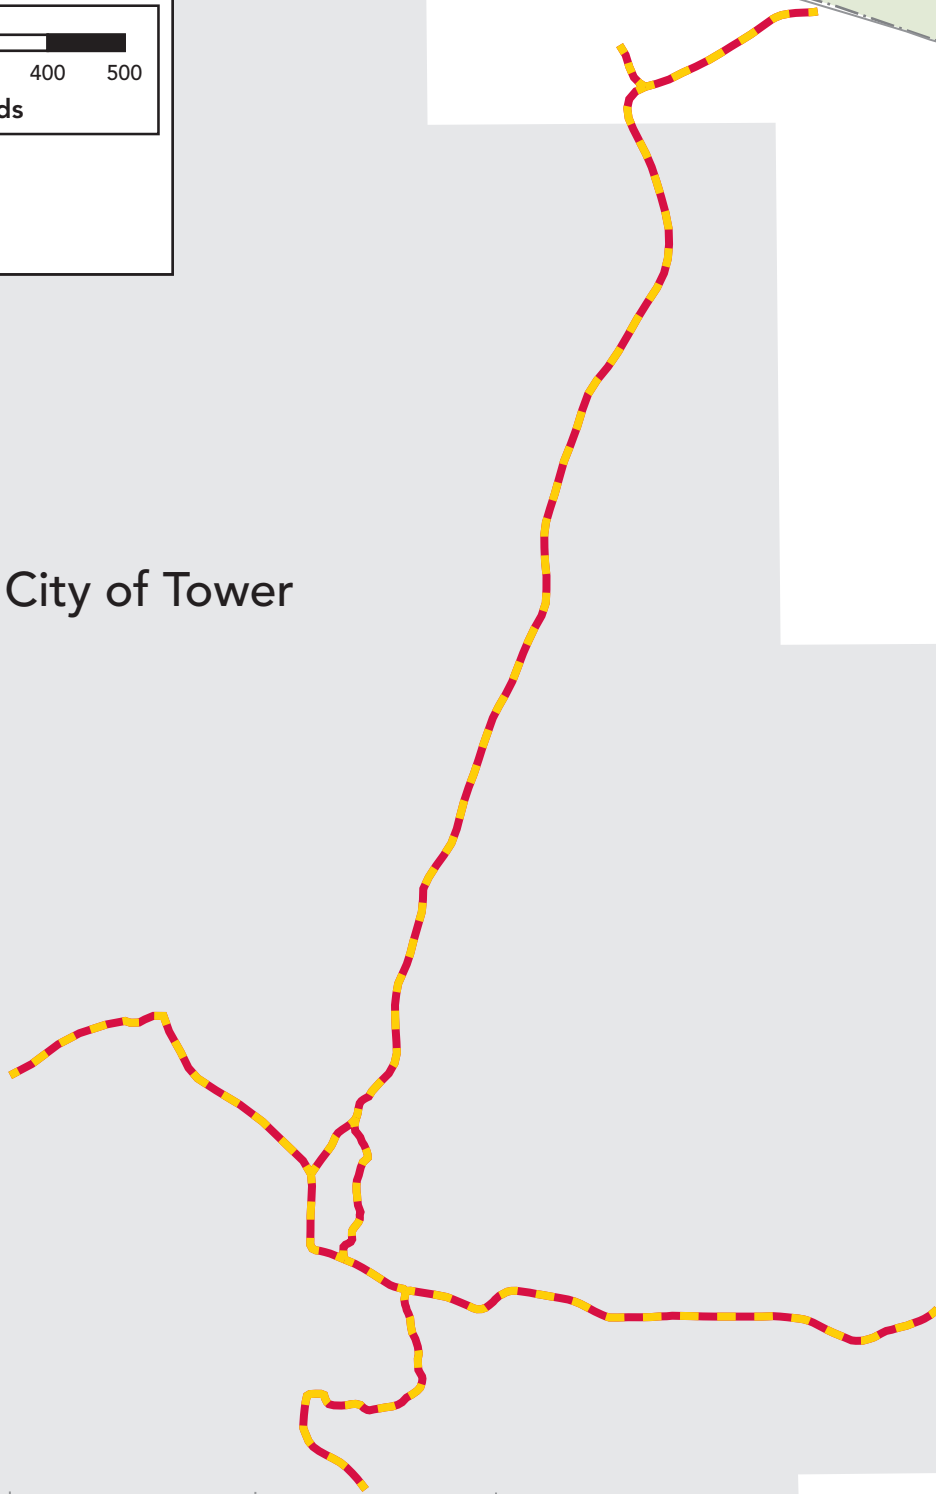

Map Key

 ATV/OHM Trail

City of Tower

Lake Vermilion-Soudan Underground Mine

State Park

Cedar St.

Pine St.

2nd St. N

3rd St.

Spruce St.

126

Poplar St.

Adler St.

Norway St.

Main St.

East Two River

2nd St. N

1

2nd St. S