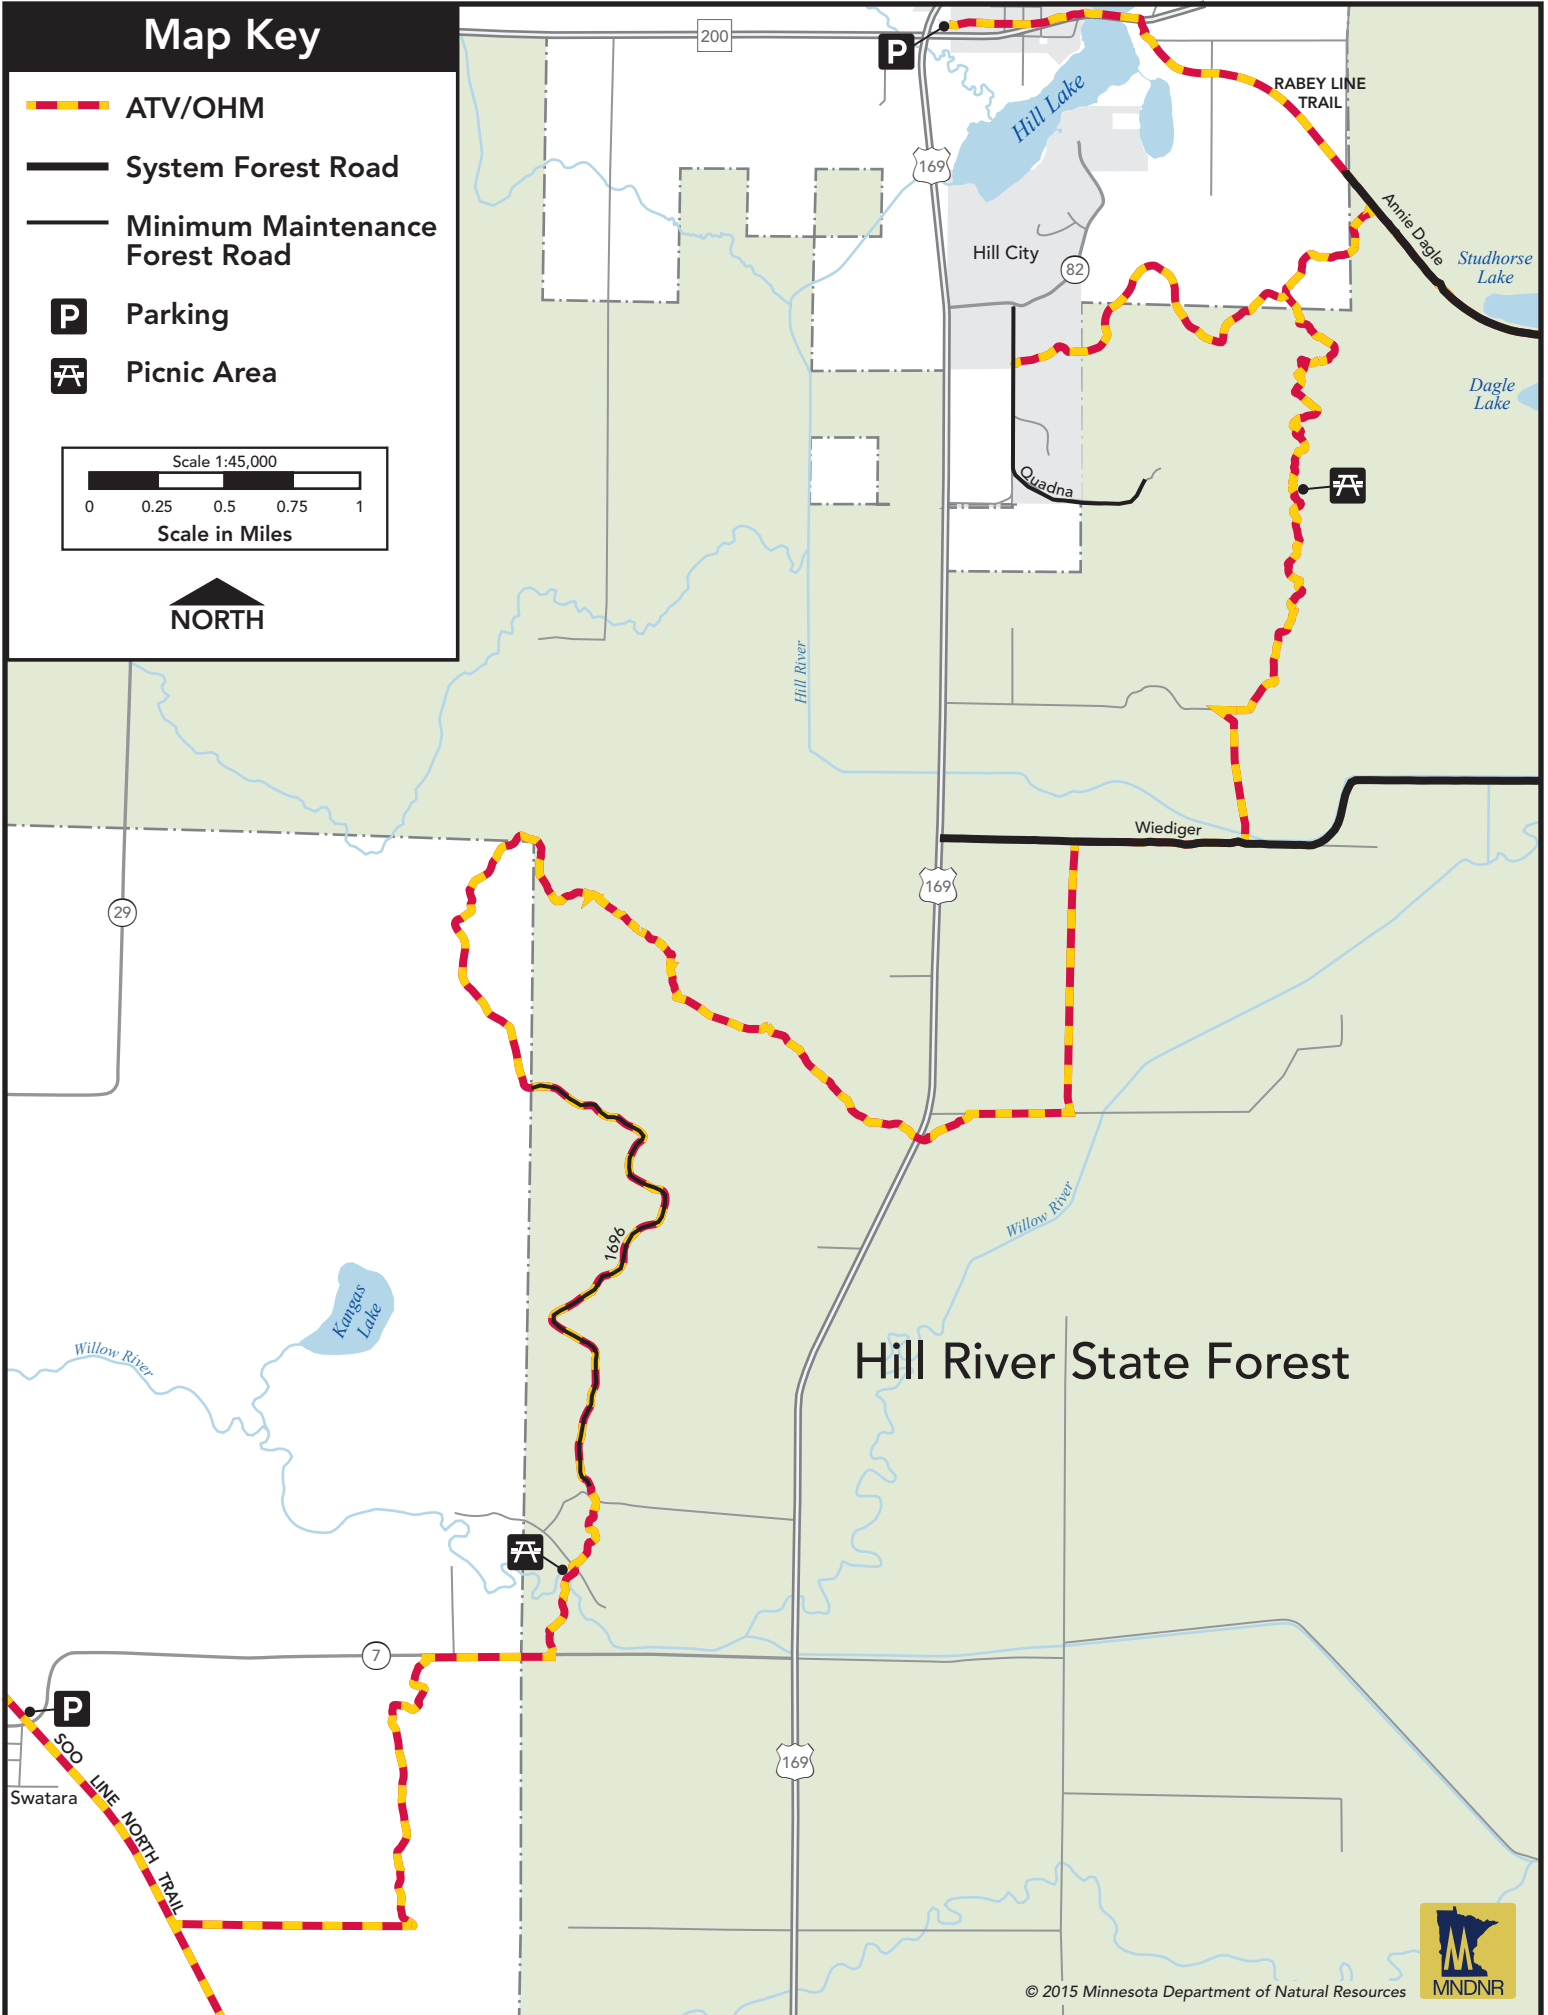

# Map Key

-  ATV/OHM
-  System Forest Road
-  Minimum Maintenance Forest Road
-  Parking
-  Picnic Area

## Hill River State Forest