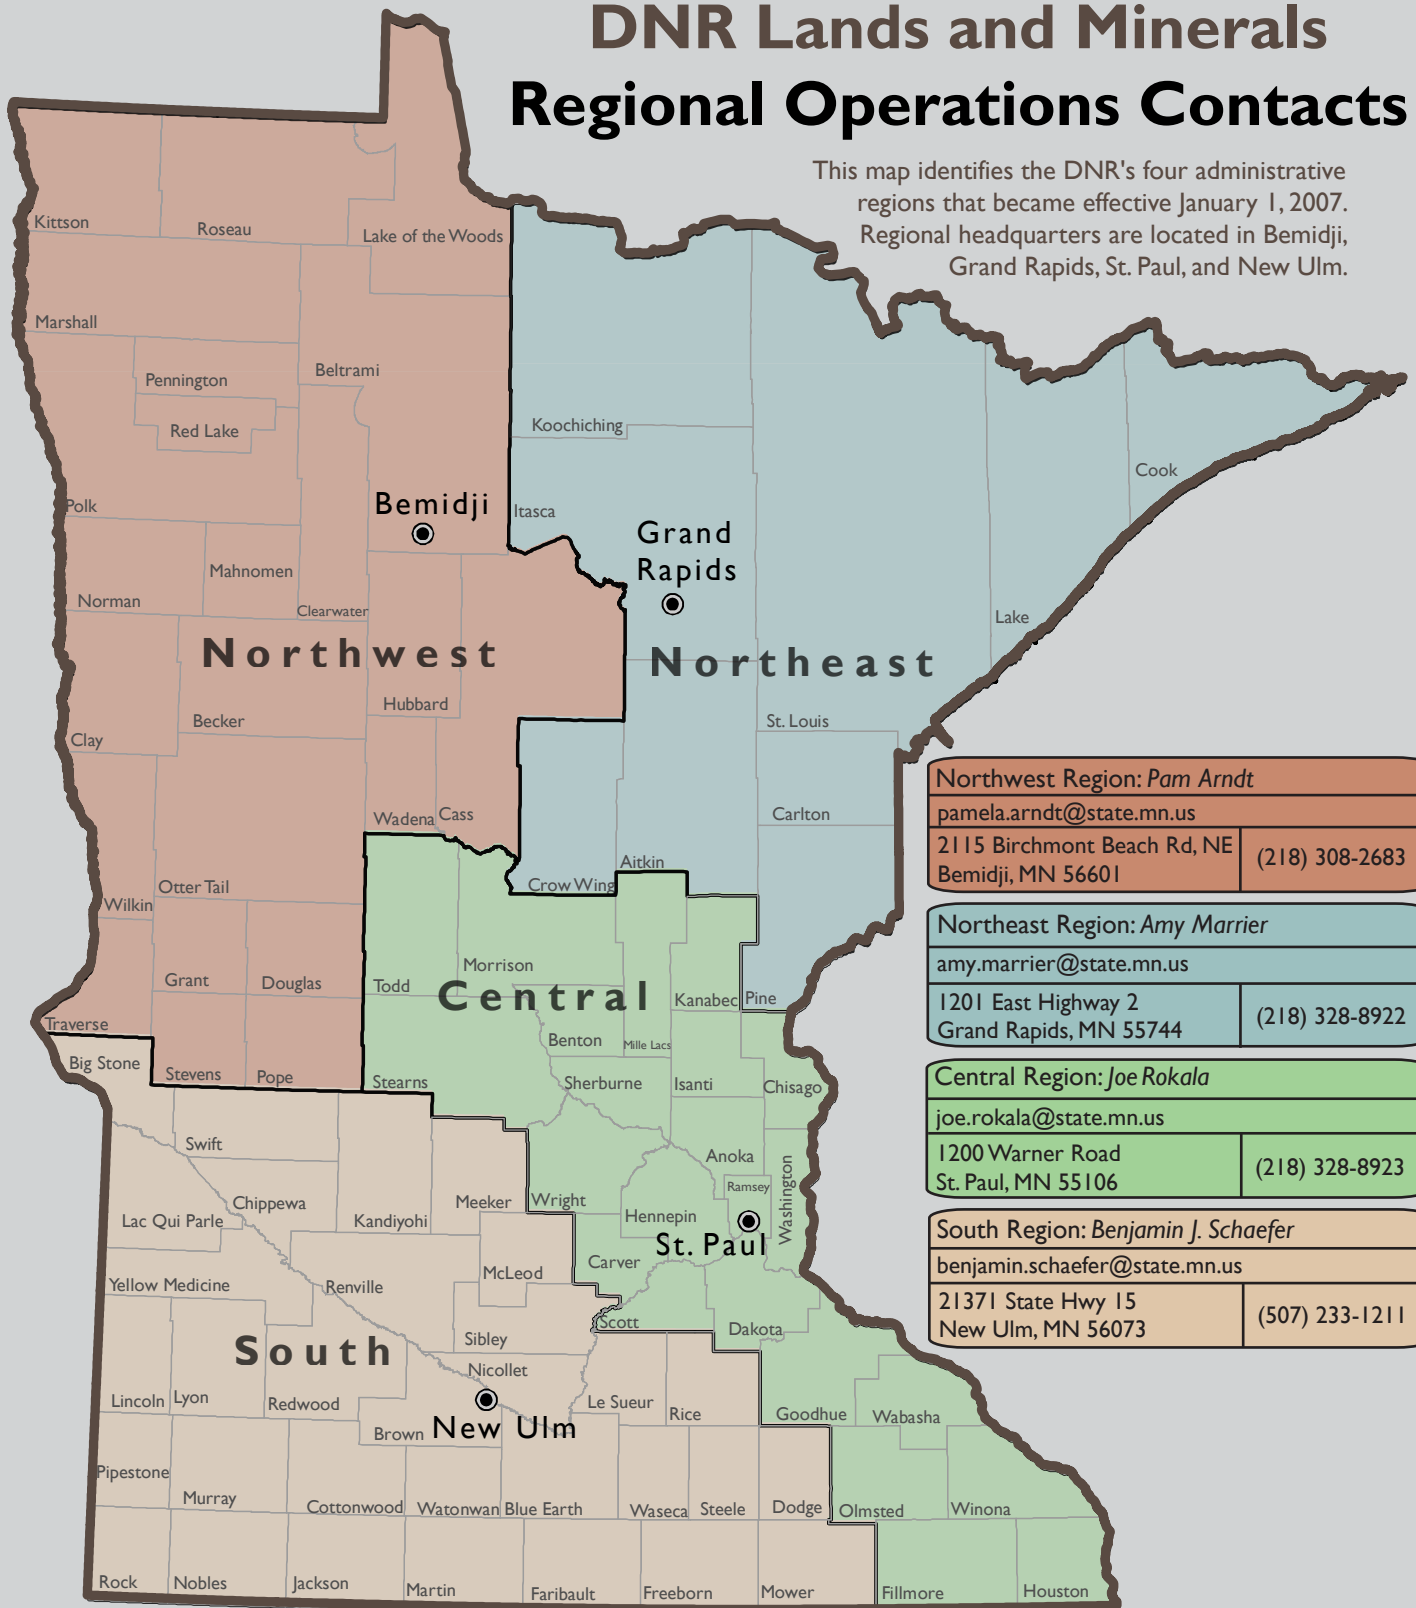

# DNR Lands and Minerals Regional Operations Contacts

This map identifies the DNR's four administrative regions that became effective January 1, 2007. Regional headquarters are located in Bemidji, Grand Rapids, St. Paul, and New Ulm.

<b>Northwest Region: Pam Arndt</b>	
pamela.arndt@state.mn.us	
2115 Birchmont Beach Rd, NE Bemidji, MN 56601	(218) 308-2683

<b>Northeast Region: Amy Marrier</b>	
amy.marrier@state.mn.us	
1201 East Highway 2 Grand Rapids, MN 55744	(218) 328-8922