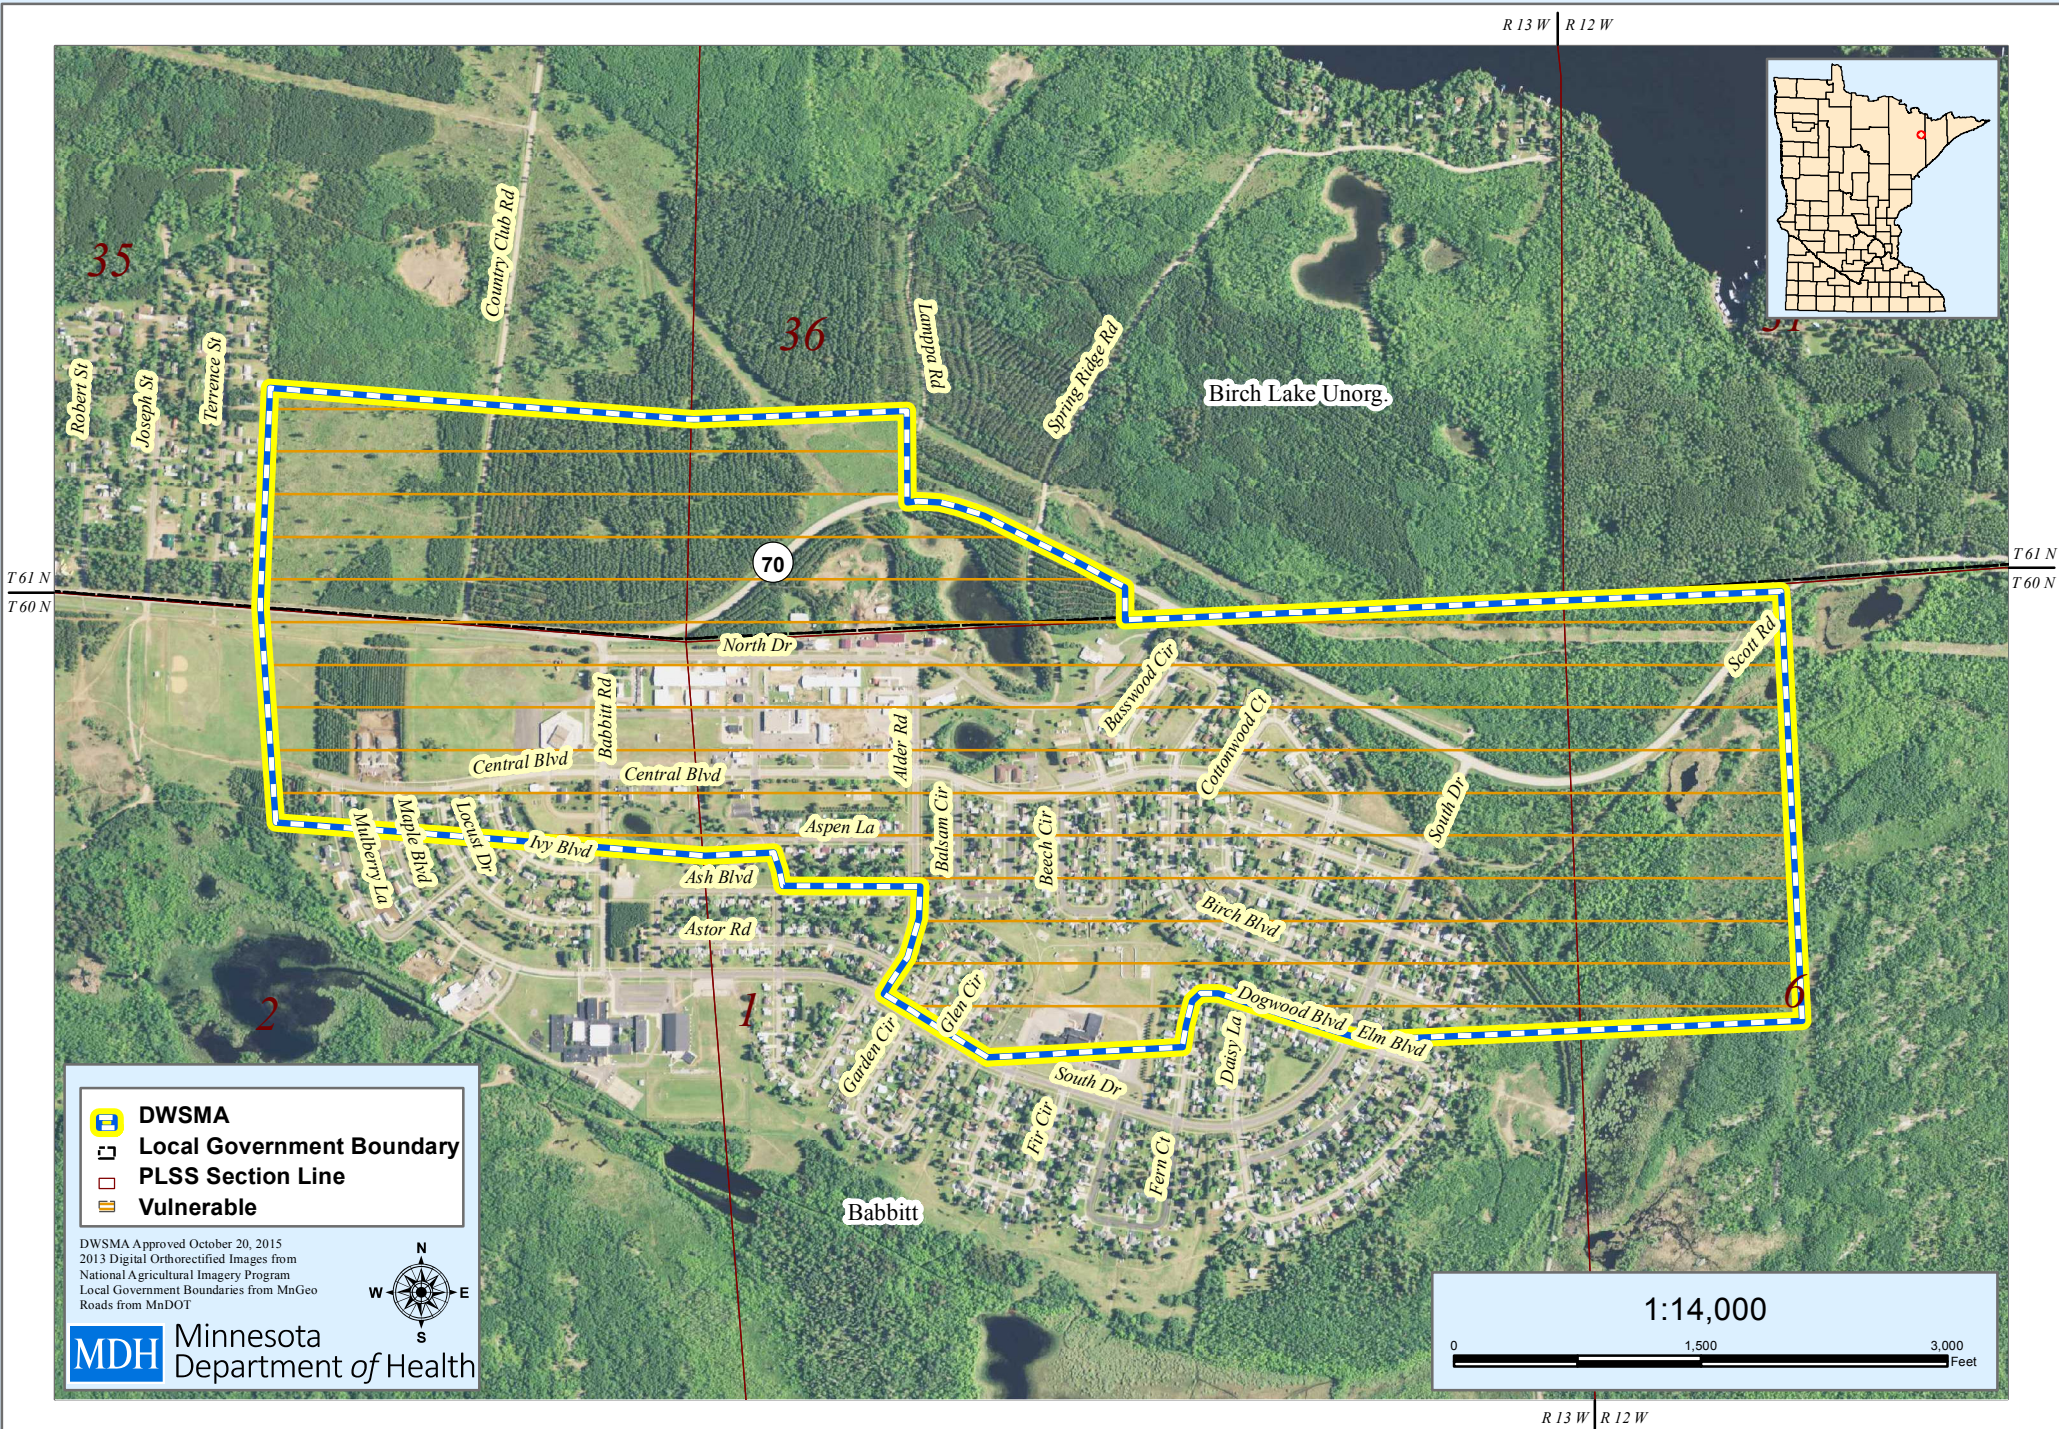

Babbitt Drinking Water Supply Management Area (DWSMA) MN-00841 - Vulnerable