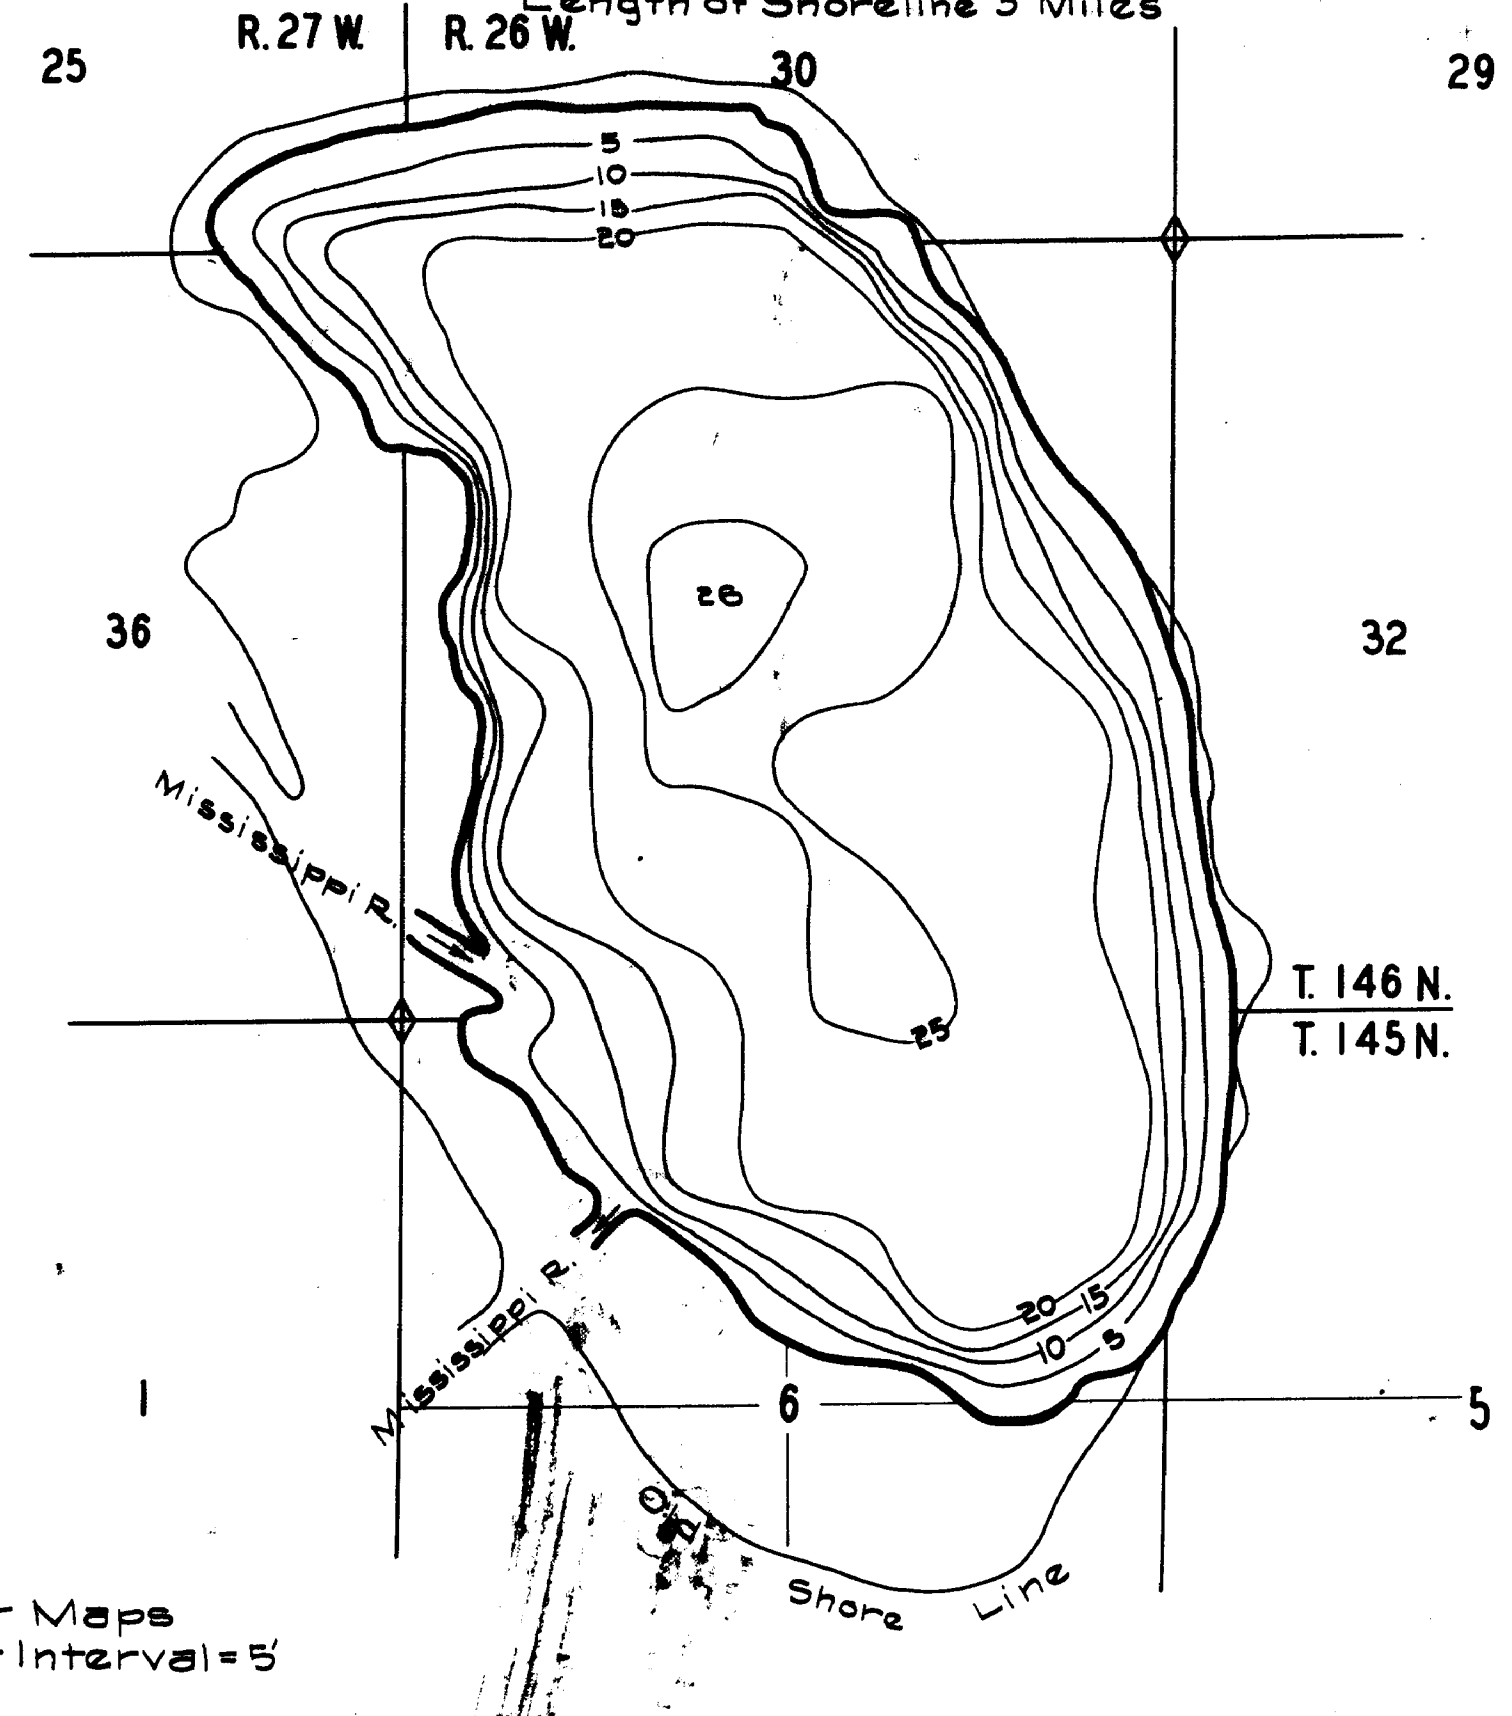

© COPYRIGHT 1963  
 STATE OF MINNESOTA  
 DEPARTMENT OF NATURAL RESOURCES  
 DIVISION OF FISH AND WILDLIFE

LITTLE WINNIBIGOSHISH LAKE  
 MUD LAKE  
 Chippewa National Forest  
 Minnesota

MINNESOTA. NO RESPONSIBILITY IS ASSUMED FOR  
 THE ACCURACY OF THE DATA SHOWN OR FOR  
 THE RESULTS OBTAINED BY OTHERS. IF  
 ANYONE MAKES USE OF THIS MAP, CREDIT MUST  
 BE GIVEN TO THE STATE OF MINNESOTA.

746

Case 80

Case 4-13000

© State of Minnesota 1964

Mud Lake  
 Location Secs. 27, 28, 33, 34 T. 144 N. R. 26 W.  
 Scale 4 Inches = 1 Mile  
 Area 1644 Acres  
 Length of Shoreline 8 Miles

LITTLE WINNIBIGOSHISH LAKE  
 Location Secs. 5, 6 T. 145 - Secs. 30, 31, 32, T. 146 N. R. 26 W.  
 Secs. 25, 36 T. 146 R. 27 W.  
 Scale 4 Inches = 1 Mile  
 Area 896 Acres  
 Length of Shoreline 5 Miles

8173

Contour Maps  
 Contour Interval = 5'  
 B