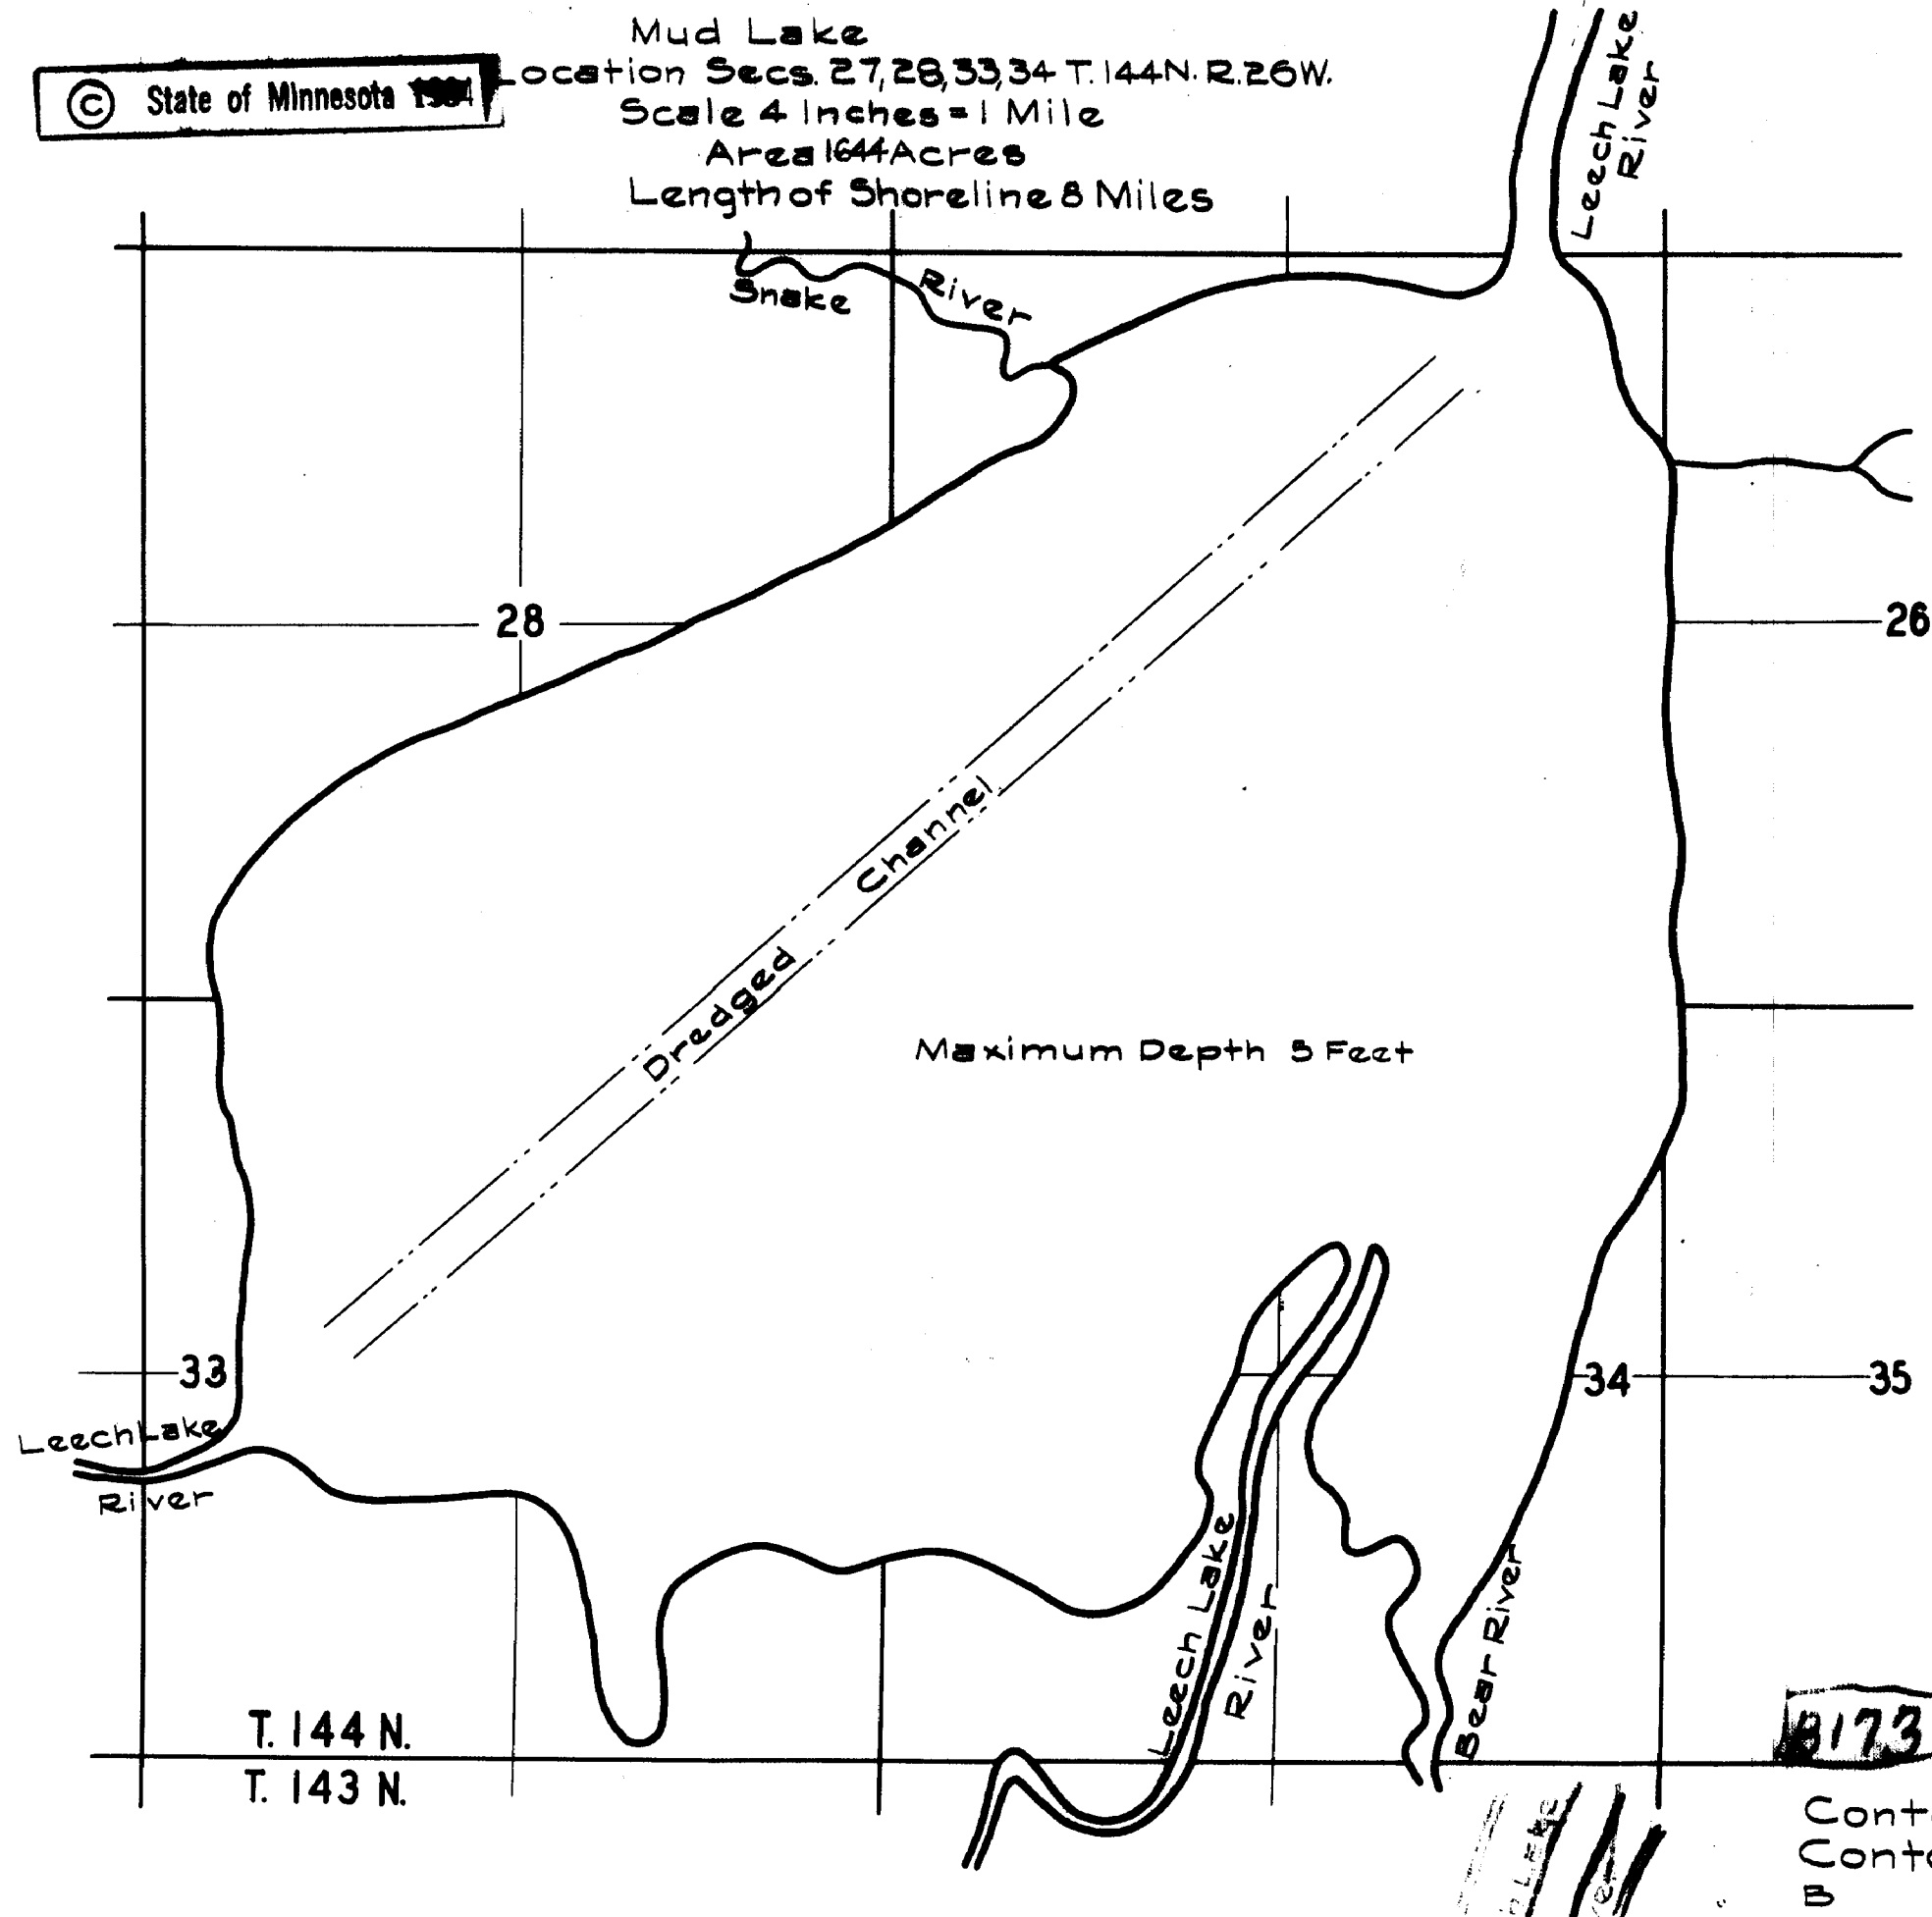

© COPYRIGHT 1963  
 STATE OF MINNESOTA  
 DEPARTMENT OF NATURAL RESOURCES  
 DIVISION OF FISH AND WILDLIFE

LITTLE WINNIBIGOSHISH LAKE  
 MUD LAKE  
 Chippewa National Forest  
 Minnesota

MINNESOTA. NO RESPONSIBILITY IS ASSUMED FOR  
 THE ACCURACY OF THE DATA SHOWN OR FOR  
 THE RESULTS OBTAINED BY OTHERS. IF  
 ANYONE MAKES USE OF THIS MAP, CREDIT MUST  
 BE GIVEN TO THE STATE OF MINNESOTA.

746

Case 80

Case 4-13000

© State of Minnesota 1964

Mud Lake  
 Location Secs. 27, 28, 33, 34 T. 144 N. R. 26 W.  
 Scale 4 Inches = 1 Mile  
 Area 1644 Acres  
 Length of Shoreline 8 Miles

LITTLE WINNIBIGOSHISH LAKE  
 Location Secs. 5, 6 T. 145 - Secs. 30, 31, 32, T. 146 N. R. 26 W.  
 Secs. 25, 36 T. 146 R. 27 W.  
 Scale 4 Inches = 1 Mile  
 Area 896 Acres  
 Length of Shoreline 5 Miles

8173

Contour Maps  
 Contour Interval = 5'  
 B