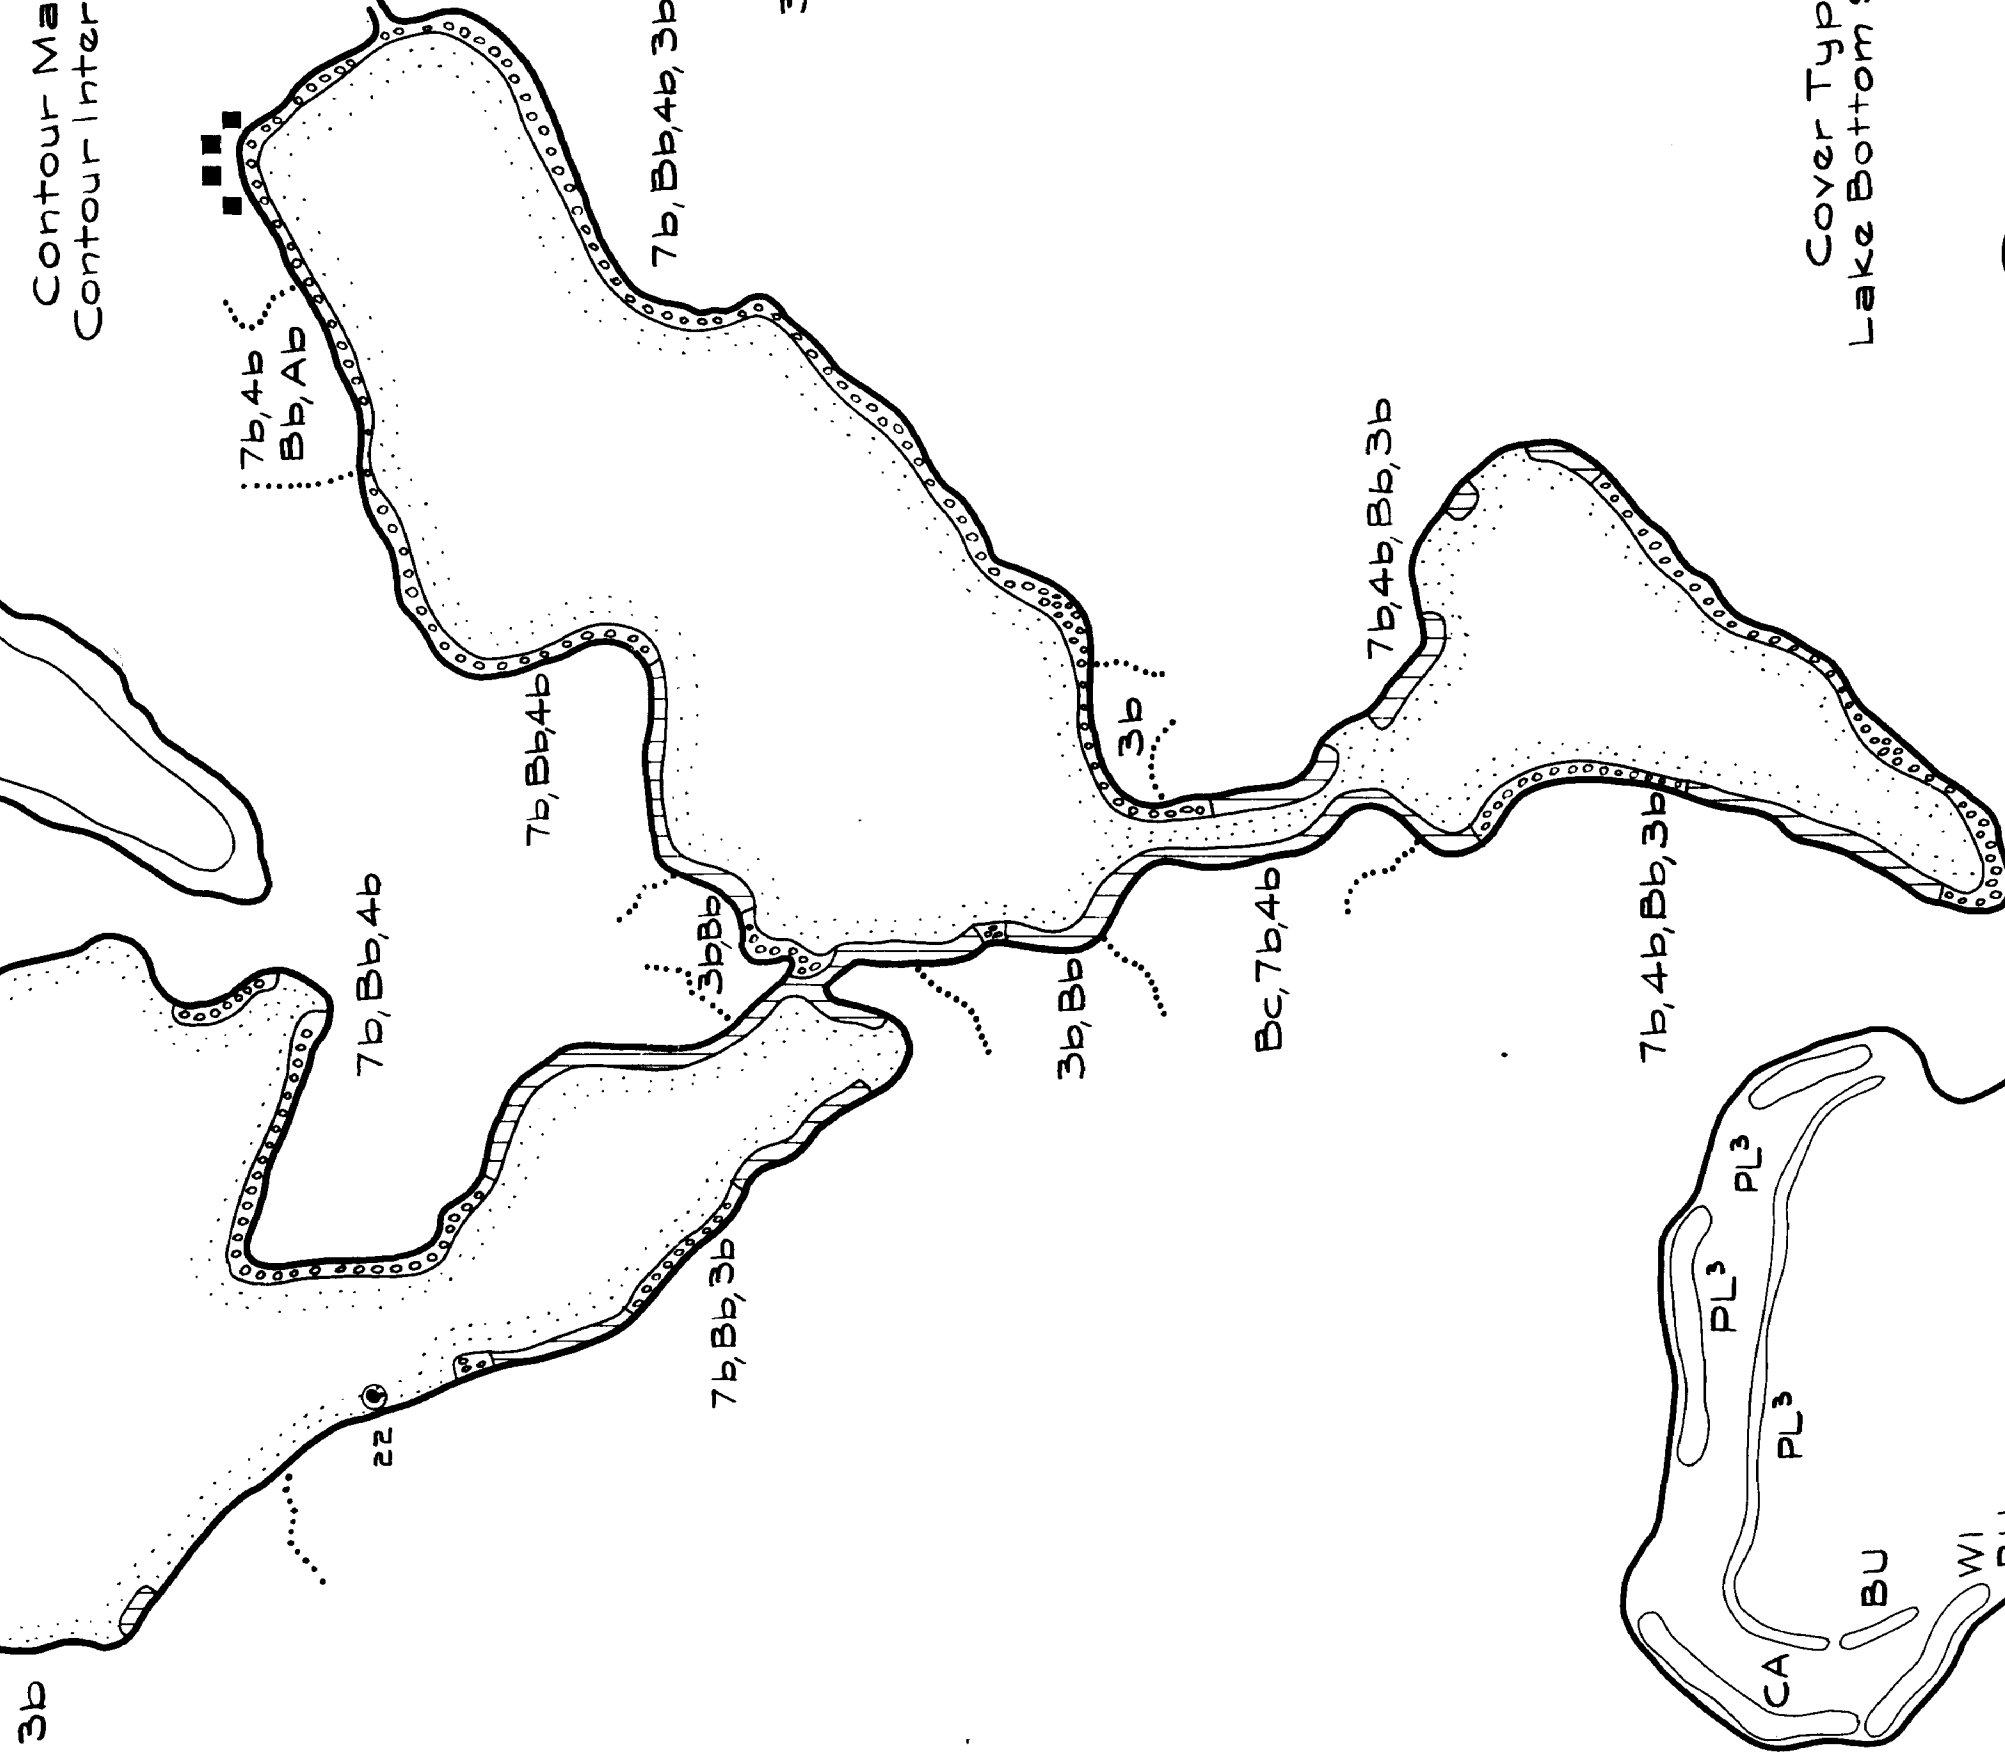

CROOKED LAKE  
NINE MILE LAKE  
Superior National Forest  
Minnesota

CROOKED LAKE  
Location Secs. 10, 11, 15 T. 59 N. R. 6 W.  
Scale 8 1/2 inches = 1 Mile  
Area 255 Acres  
Length of Shoreline 7 Miles

NINE MILE LAKE  
Location Secs. 21, 22, 27 T. 59 N. R. 6 W.  
Scale 8 1/2 inches = 1 Mile  
Area 322 Acres  
Length of Shoreline 4 Miles

© State of Minnesota 1964

COPYRIGHT 1963  
STATE OF MINNESOTA  
DEPARTMENT OF NATURAL RESOURCES  
DIVISION OF FISH AND WILDLIFE

Cover Type And  
Lake Bottom Soil Type Maps

Aquatic Vegetation Maps

DOI FILE NO. B129 A