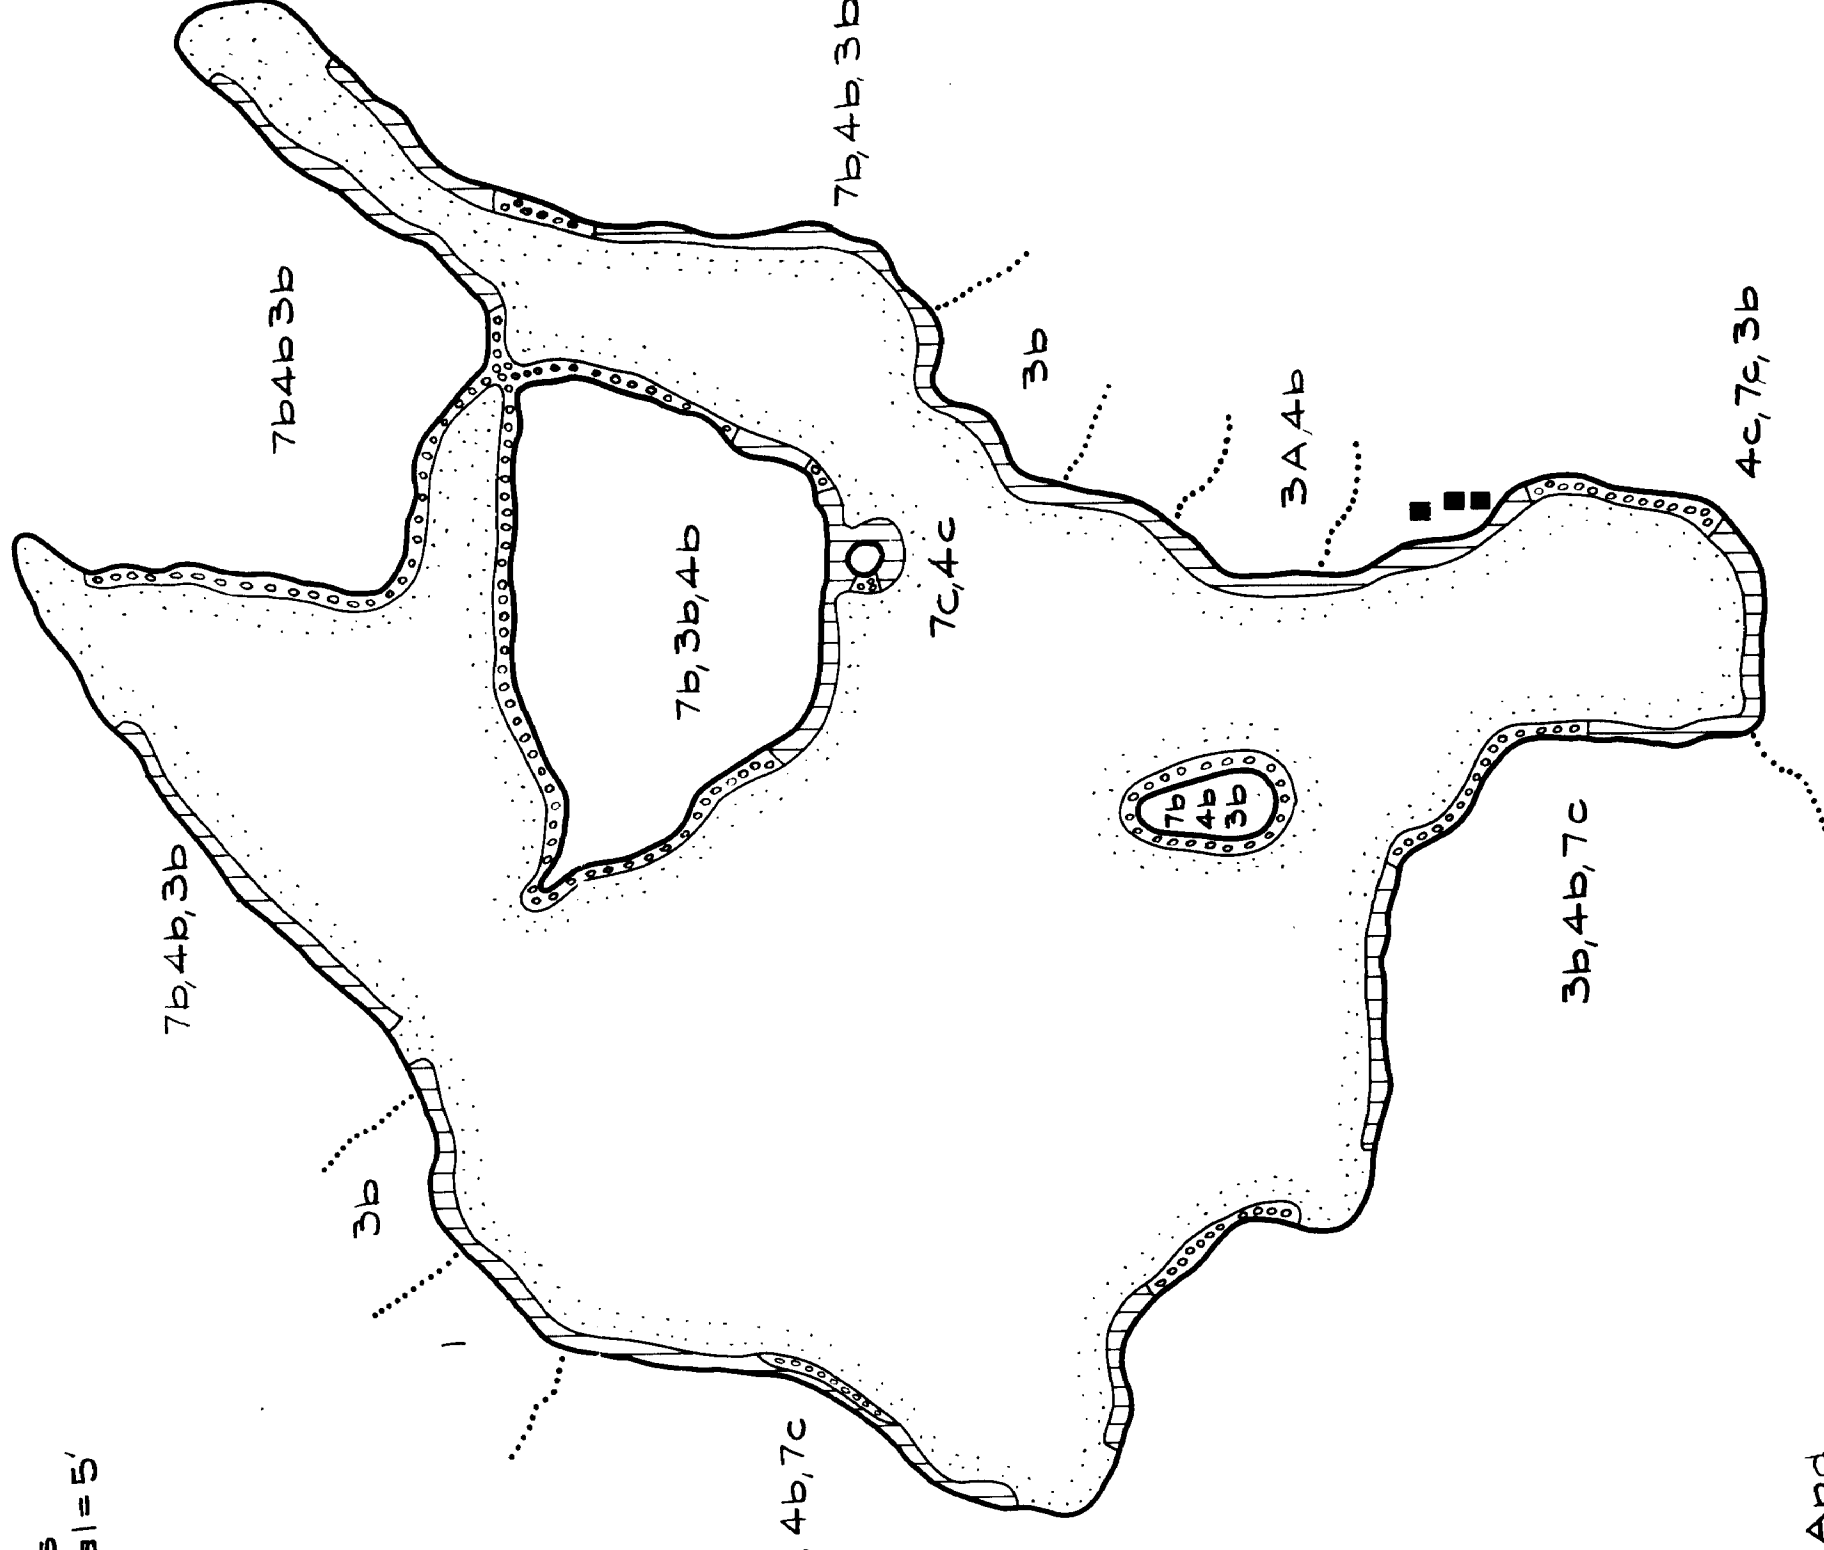

CROOKED LAKE  
NINE MILE LAKE  
Superior National Forest  
Minnesota

CROOKED LAKE  
Location Secs. 10, 11, 15 T. 59 N. R. 6 W.  
Scale 8 1/2 inches = 1 Mile  
Area 255 Acres  
Length of Shoreline 7 Miles

NINE MILE LAKE  
Location Secs. 21, 22, 27 T. 59 N. R. 6 W.  
Scale 8 1/2 inches = 1 Mile  
Area 322 Acres  
Length of Shoreline 4 Miles

© State of Minnesota 1964

COPYRIGHT 1963  
STATE OF MINNESOTA  
DEPARTMENT OF NATURAL RESOURCES  
DIVISION OF FISH AND WILDLIFE

Cover Type And  
Lake Bottom Soil Type Maps

Aquatic Vegetation Maps

DOI FILE NO. B129 A