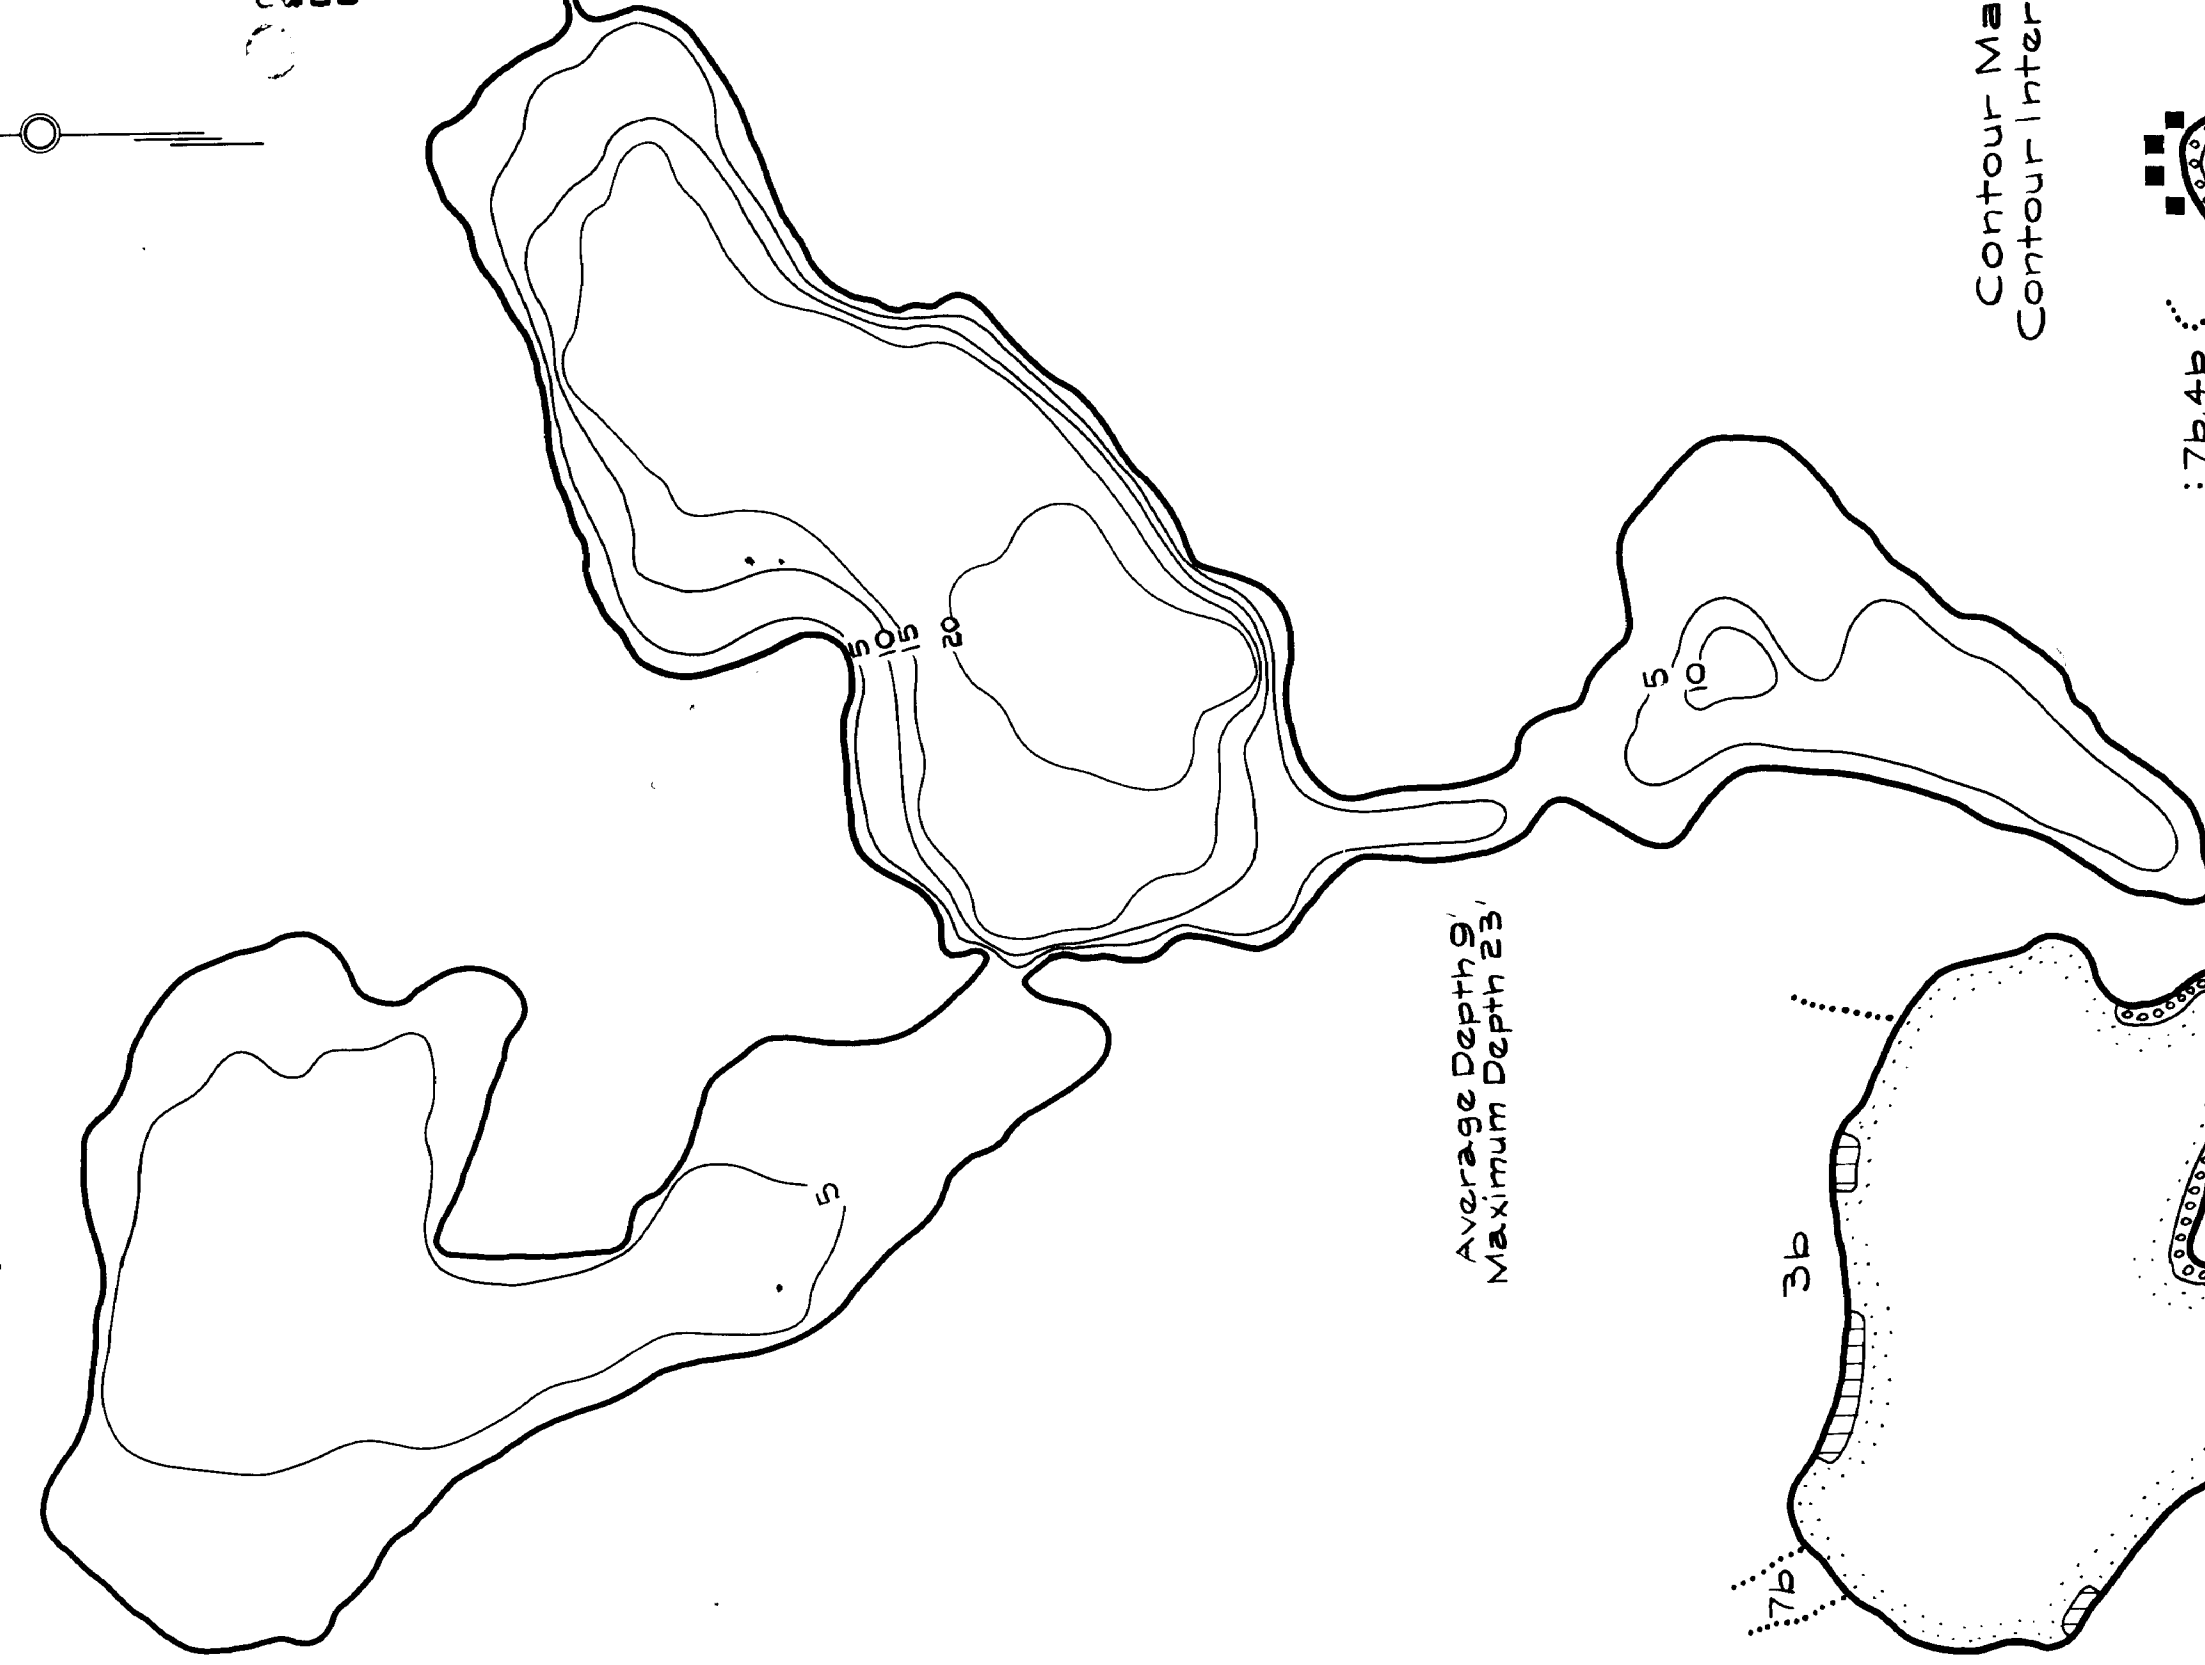

CROOKED LAKE  
NINE MILE LAKE  
Superior National Forest  
Minnesota

CROOKED LAKE  
Location Secs. 10, 11, 15 T. 59 N. R. 6 W.  
Scale 8 1/2 inches = 1 Mile  
Area 255 Acres  
Length of Shoreline 7 Miles

NINE MILE LAKE  
Location Secs. 21, 22, 27 T. 59 N. R. 6 W.  
Scale 8 1/2 inches = 1 Mile  
Area 322 Acres  
Length of Shoreline 4 Miles

© State of Minnesota 1964

COPYRIGHT 1963  
STATE OF MINNESOTA  
DEPARTMENT OF NATURAL RESOURCES  
DIVISION OF FISH AND WILDLIFE

Cover Type And  
Lake Bottom Soil Type Maps

Aquatic Vegetation Maps

DOI FILE NO. B129 A