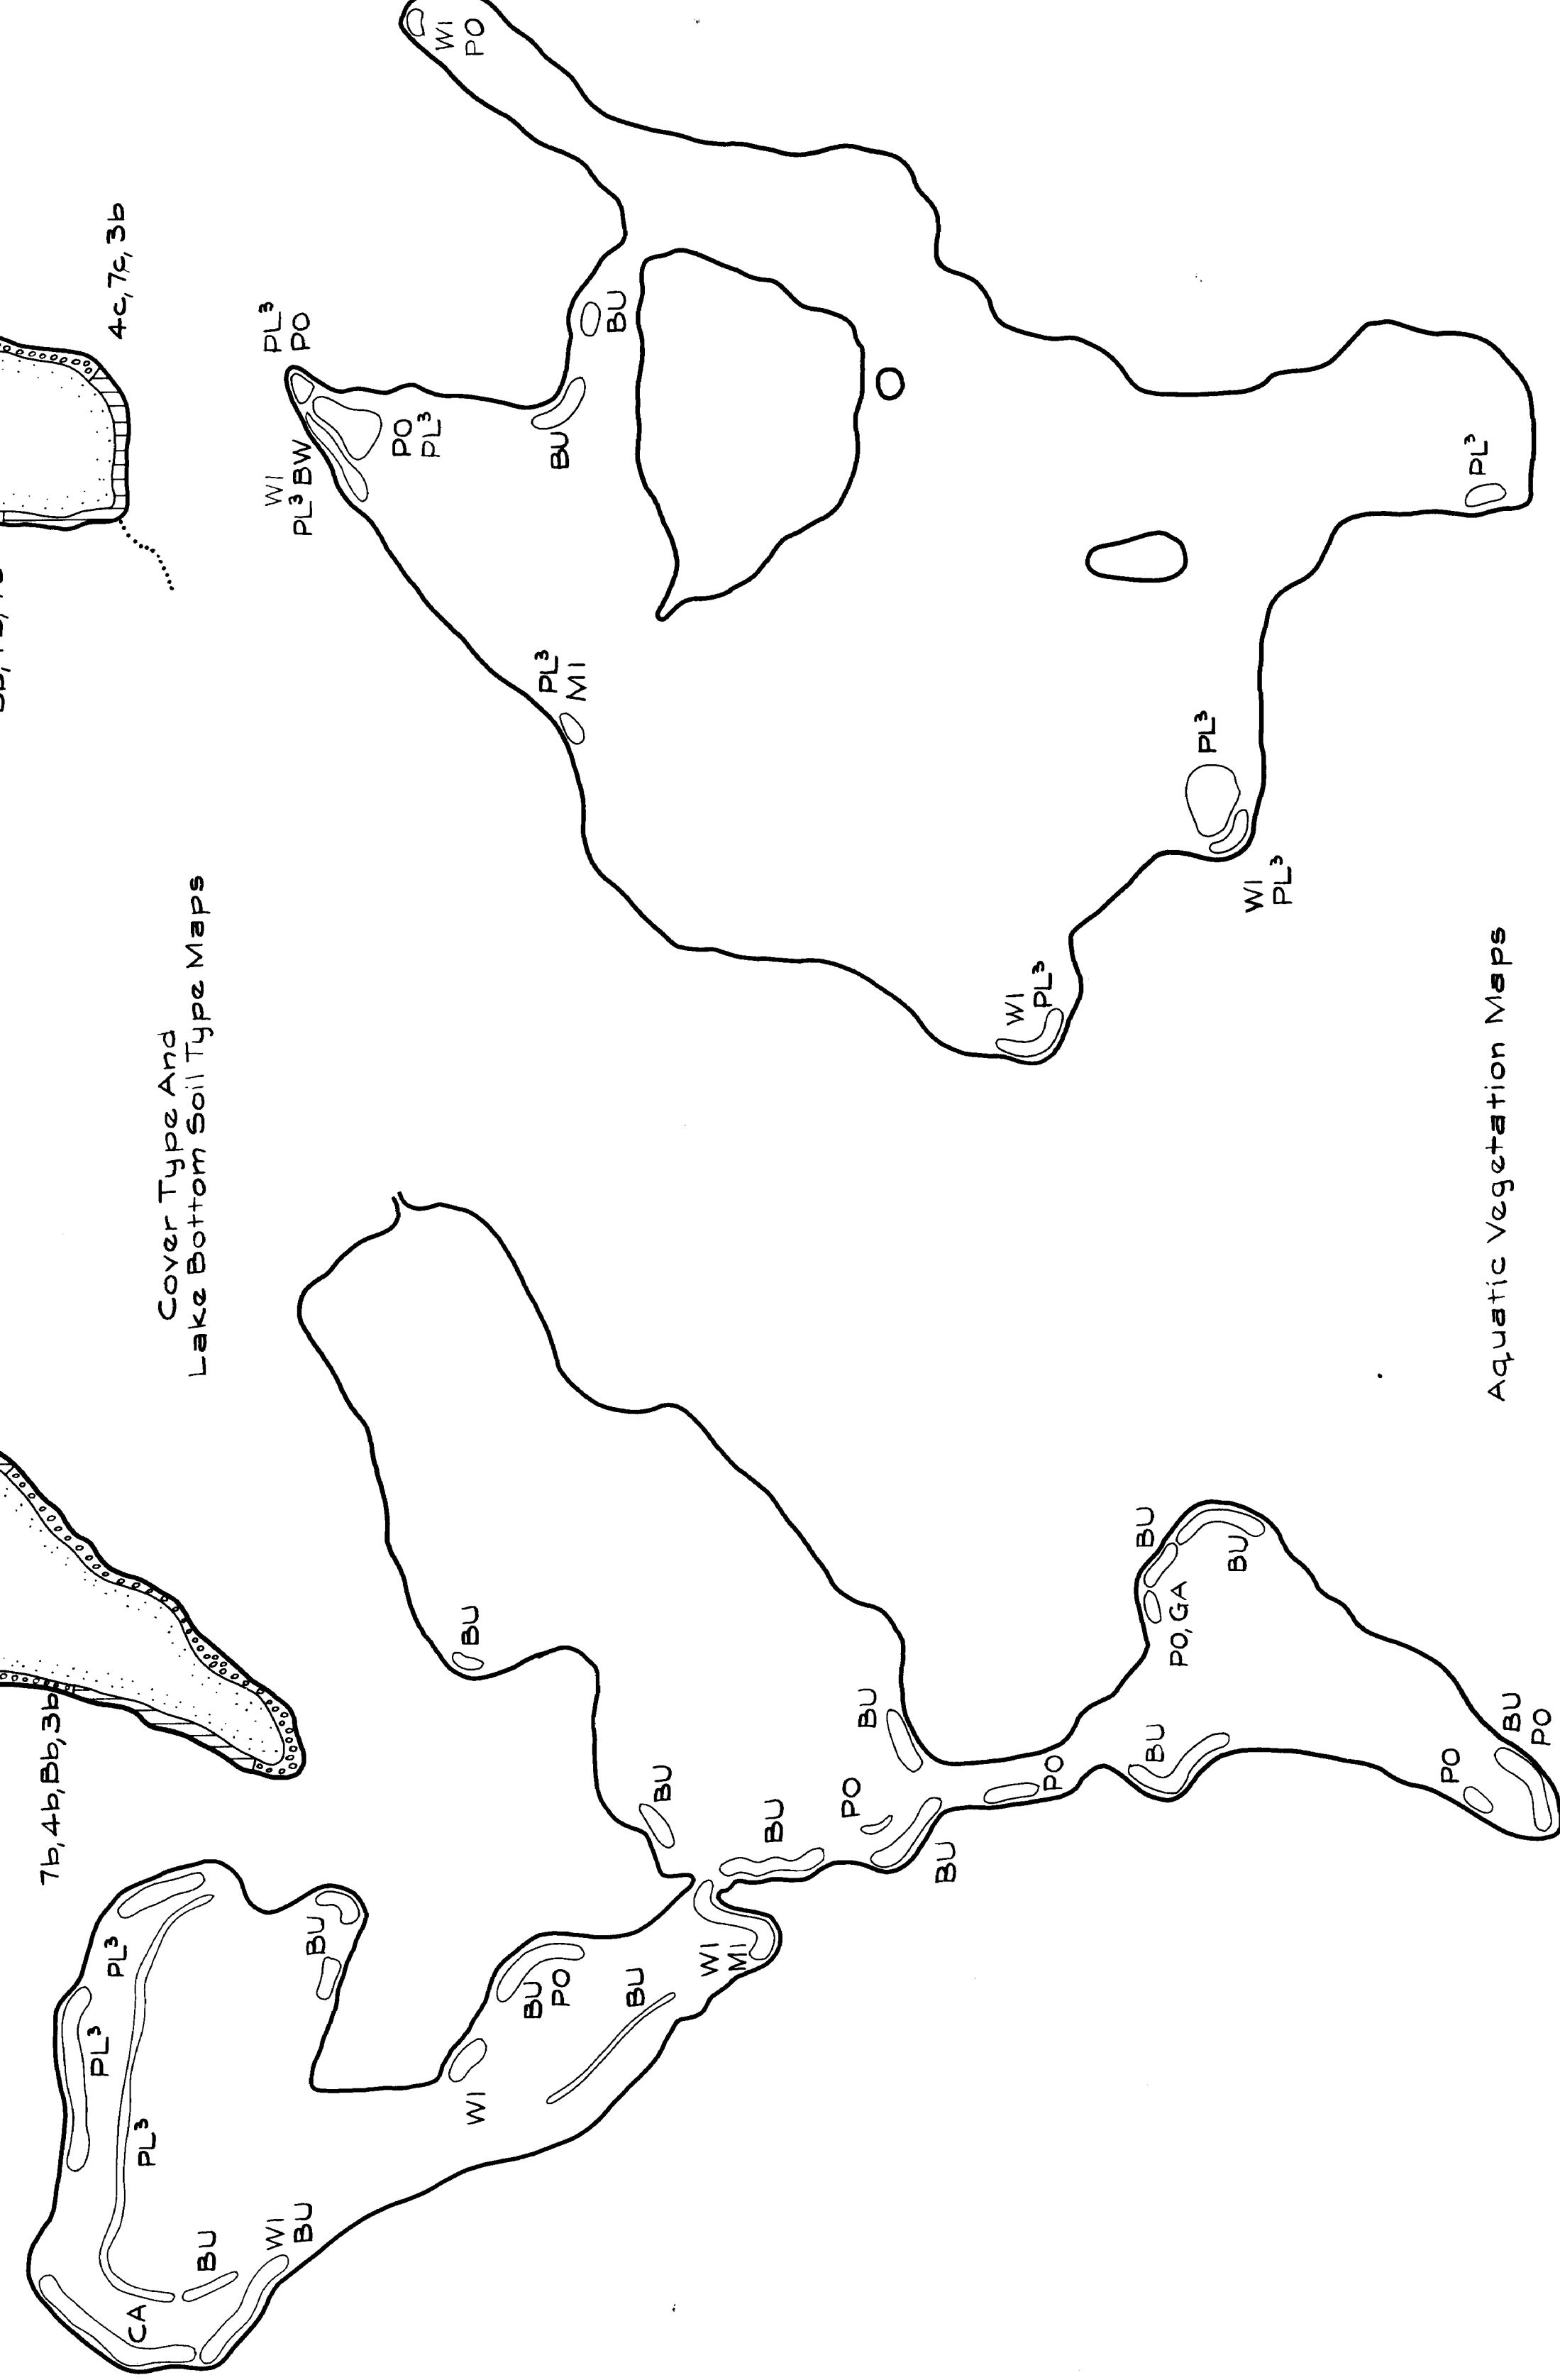

CROOKED LAKE  
NINE MILE LAKE  
Superior National Forest  
Minnesota

CROOKED LAKE  
Location Secs. 10, 11, 15 T. 59 N. R. 6 W.  
Scale 8 1/2 inches = 1 Mile  
Area 255 Acres  
Length of Shoreline 7 Miles

NINE MILE LAKE  
Location Secs. 21, 22, 27 T. 59 N. R. 6 W.  
Scale 8 1/2 inches = 1 Mile  
Area 322 Acres  
Length of Shoreline 4 Miles

© State of Minnesota 1964

COPYRIGHT 1963  
STATE OF MINNESOTA  
DEPARTMENT OF NATURAL RESOURCES  
DIVISION OF FISH AND WILDLIFE

Cover Type And  
Lake Bottom Soil Type Maps

Aquatic Vegetation Maps

DOI FILE NO. B129 A