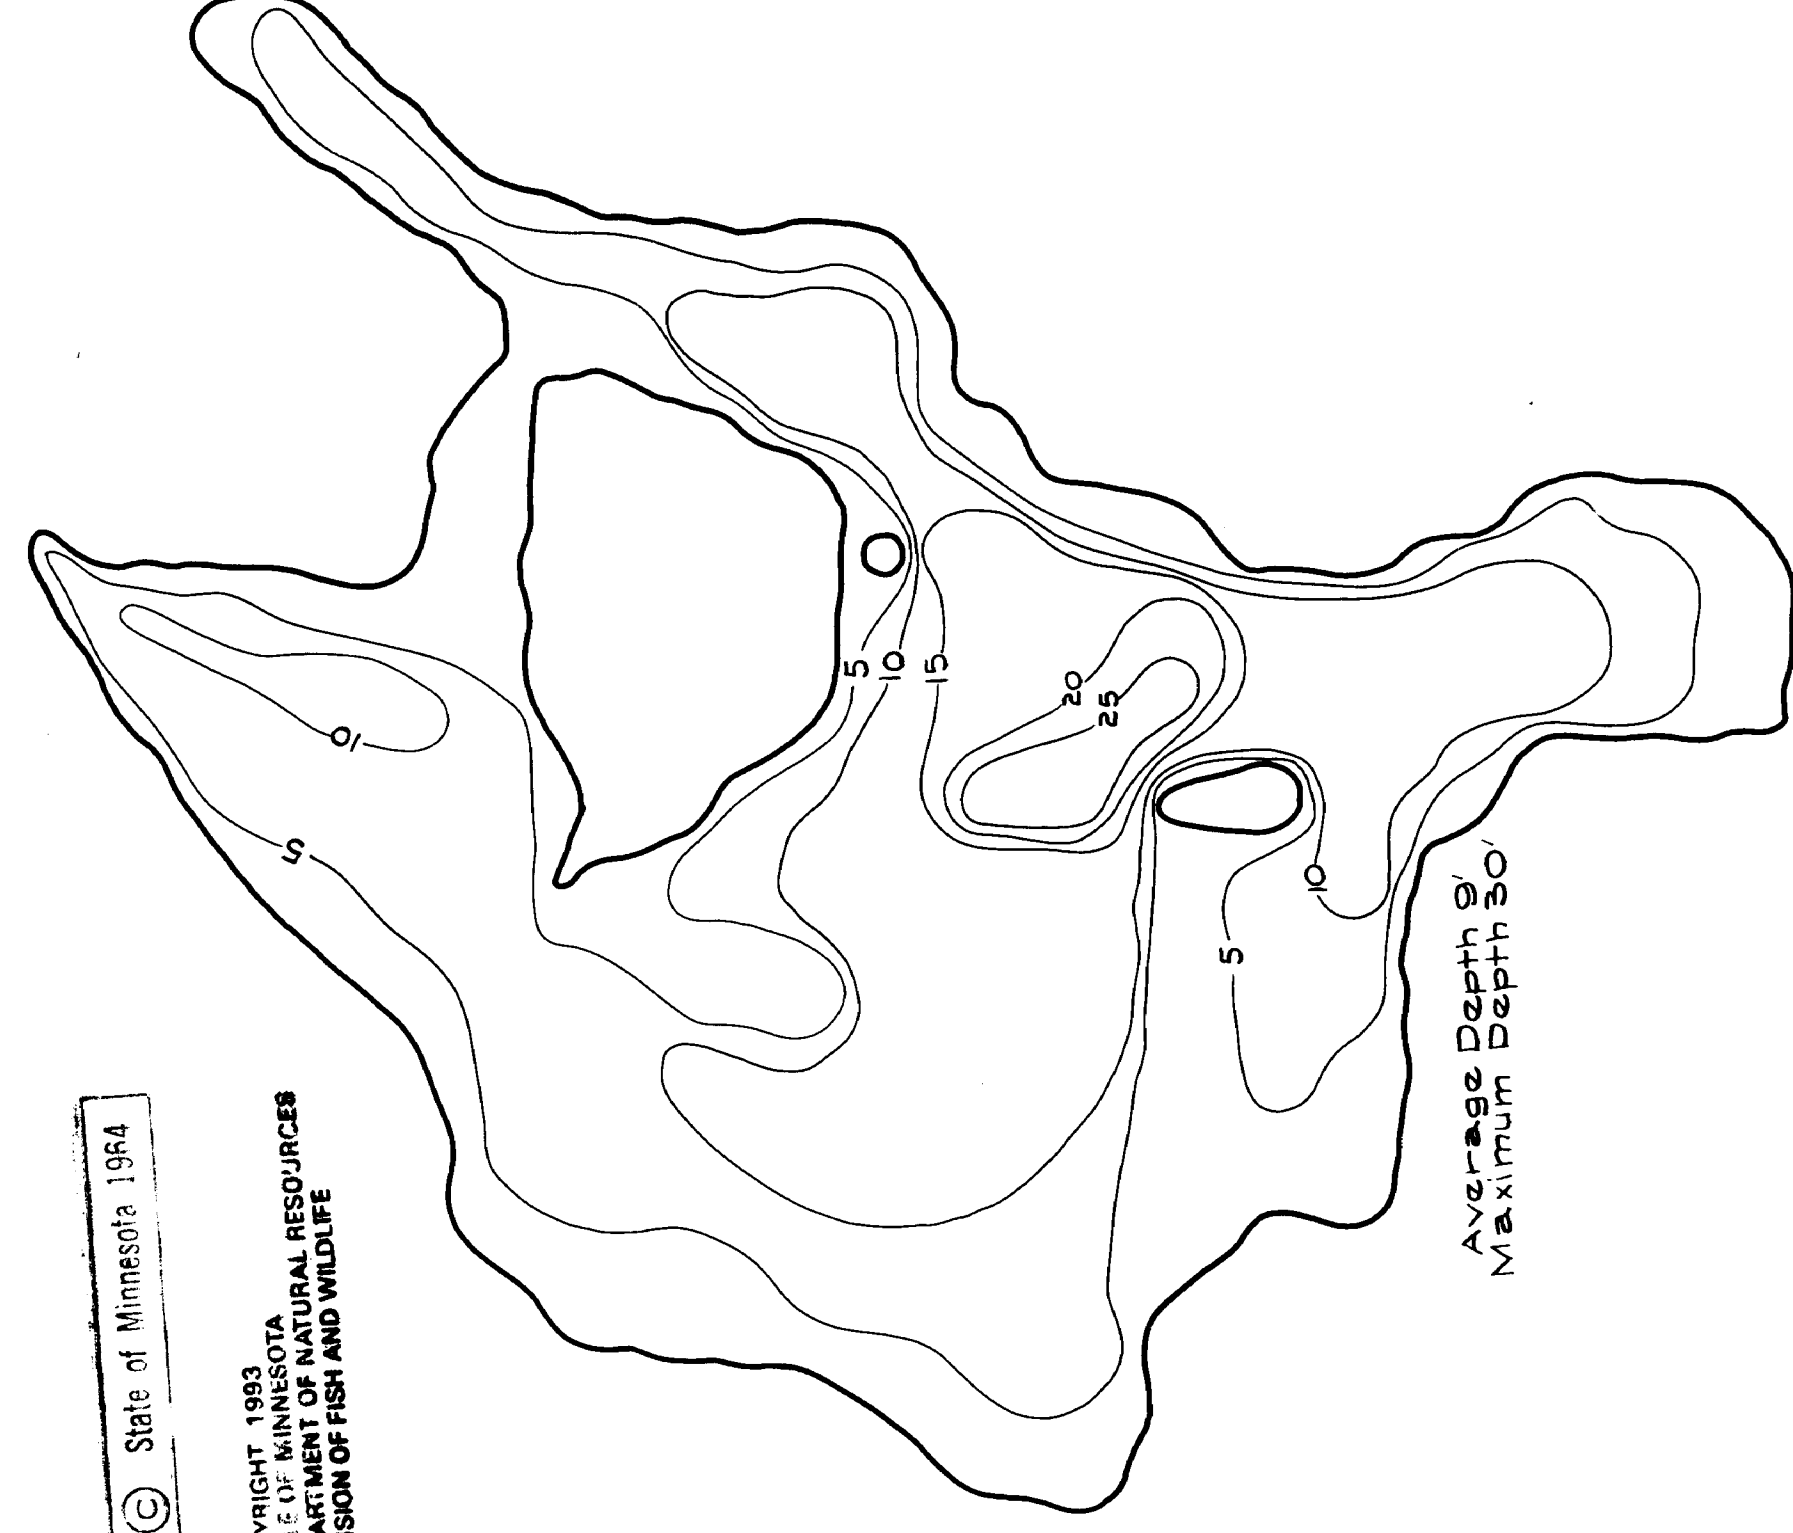

CROOKED LAKE  
NINE MILE LAKE  
Superior National Forest  
Minnesota

CROOKED LAKE  
Location Secs. 10, 11, 15 T. 59 N. R. 6 W.  
Scale 8 1/2 inches = 1 Mile  
Area 255 Acres  
Length of Shoreline 7 Miles

NINE MILE LAKE  
Location Secs. 21, 22, 27 T. 59 N. R. 6 W.  
Scale 8 1/2 inches = 1 Mile  
Area 322 Acres  
Length of Shoreline 4 Miles

© State of Minnesota 1964

COPYRIGHT 1963  
STATE OF MINNESOTA  
DEPARTMENT OF NATURAL RESOURCES  
DIVISION OF FISH AND WILDLIFE

Cover Type And  
Lake Bottom Soil Type Maps

Aquatic Vegetation Maps

DOI FILE NO. B129 A