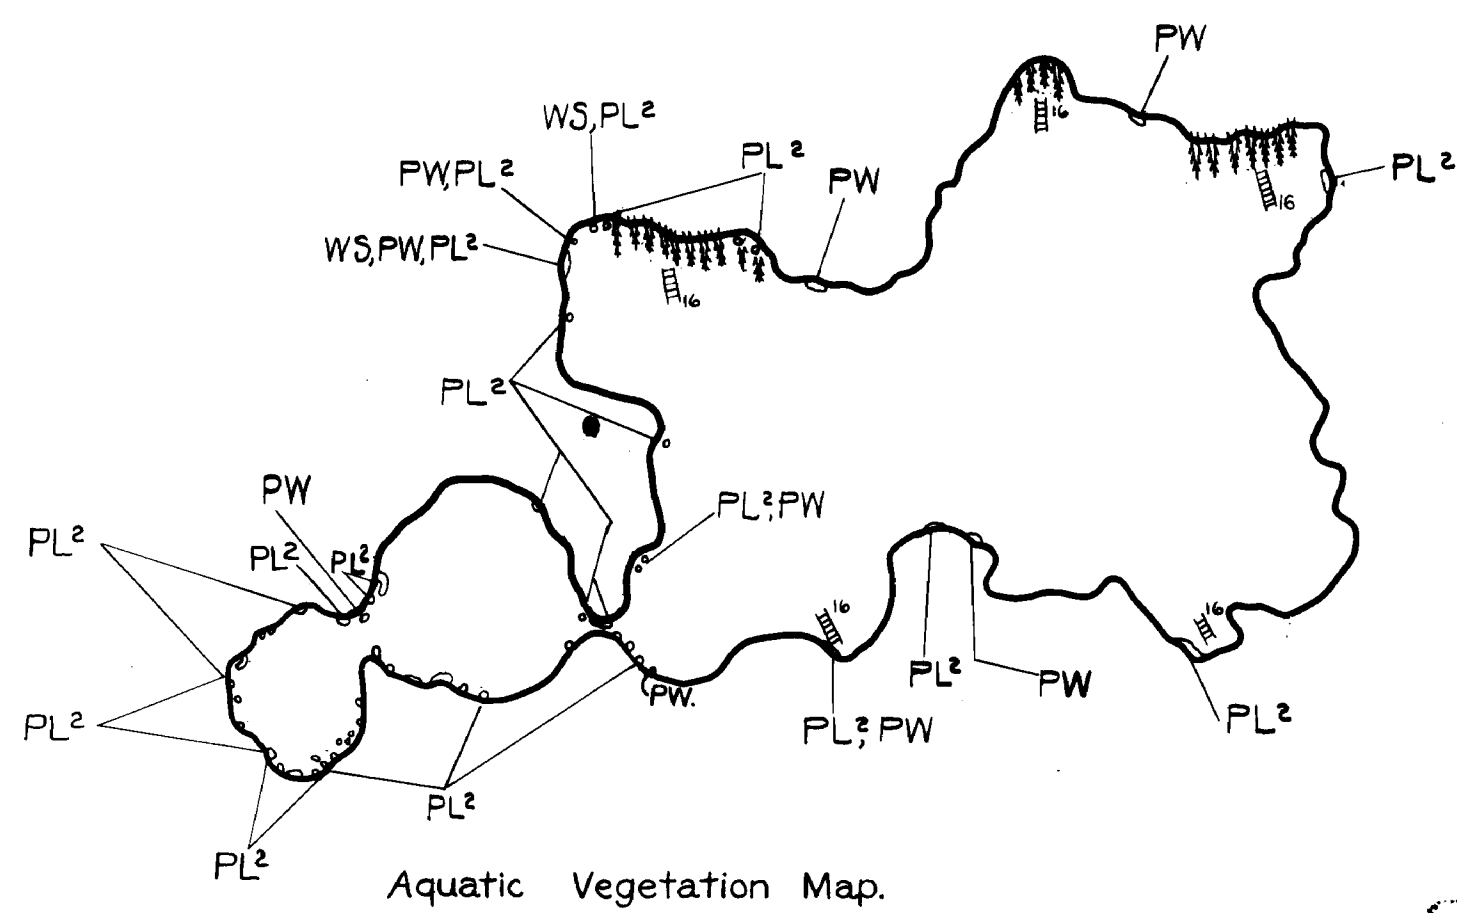

AUTO LAKE 69-731  
 Superior National Forest  
 Minnesota

Location — Sec's 16-21, T.60 N. R.18 W.  
 Scale — 8"=1 Mile.

Area 9300 A.  
 Length Of Shore Line 2.7 Miles

COPYRIGHT 1993  
 STATE OF MINNESOTA  
 DEPARTMENT OF NATURAL RESOURCES  
 DIVISION OF FISH AND WILDLIFE