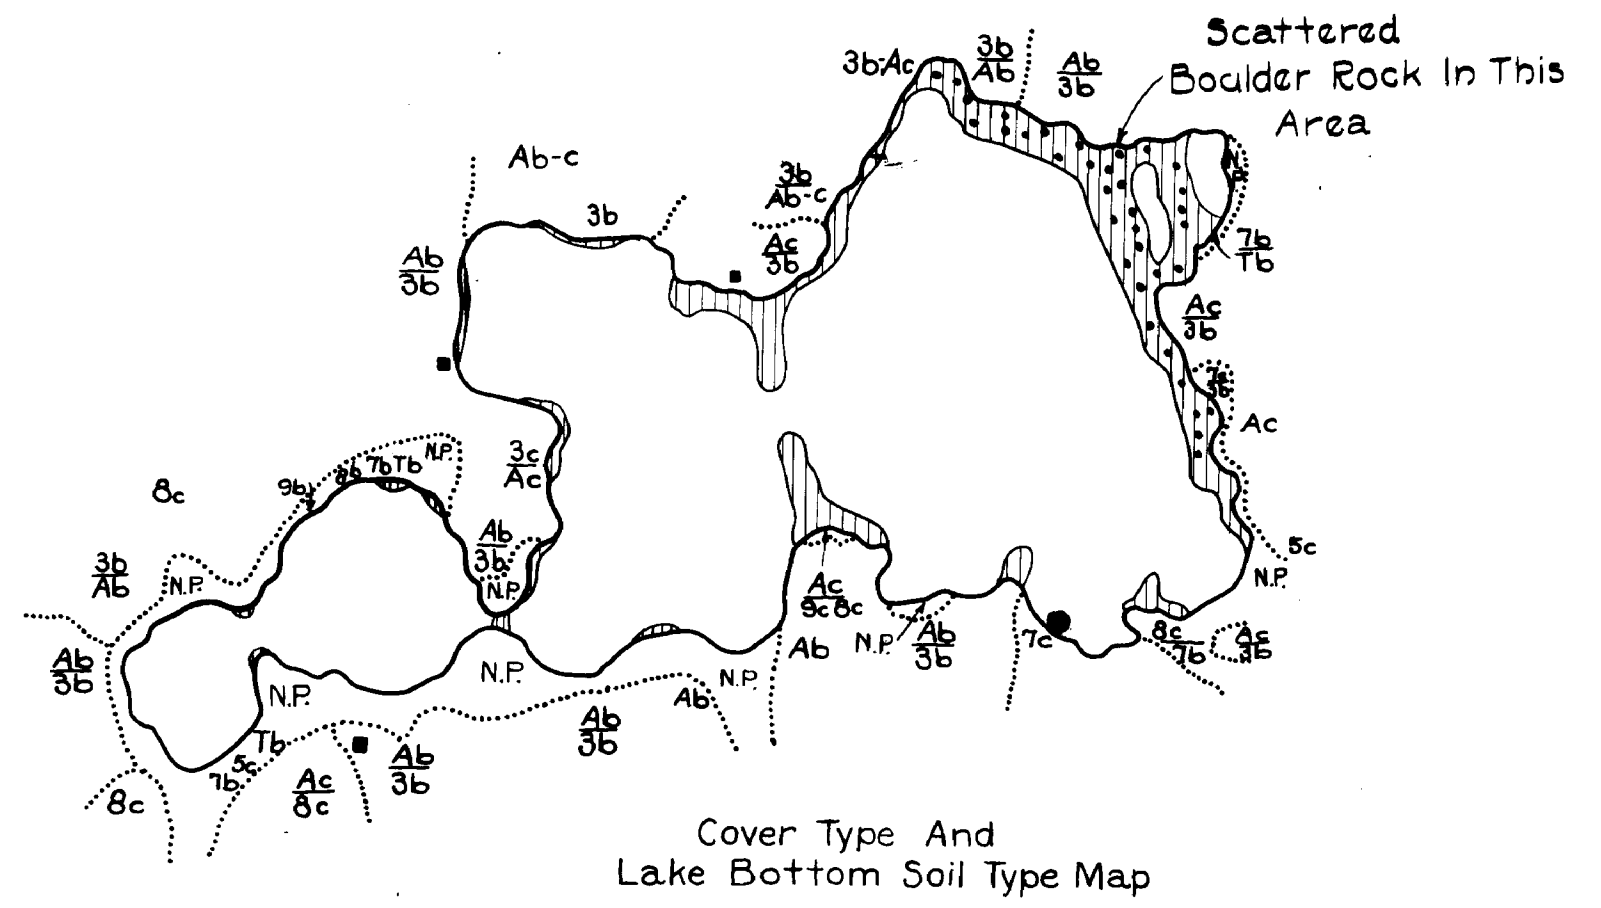

AUTO LAKE 69-731  
 Superior National Forest  
 Minnesota

Location — Sec's 16-21, T.60 N. R.18 W.  
 Scale — 8"=1 Mile.

Area 9300 A.  
 Length Of Shore Line 2.7 Miles

COPYRIGHT 1993  
 STATE OF MINNESOTA  
 DEPARTMENT OF NATURAL RESOURCES  
 DIVISION OF FISH AND WILDLIFE