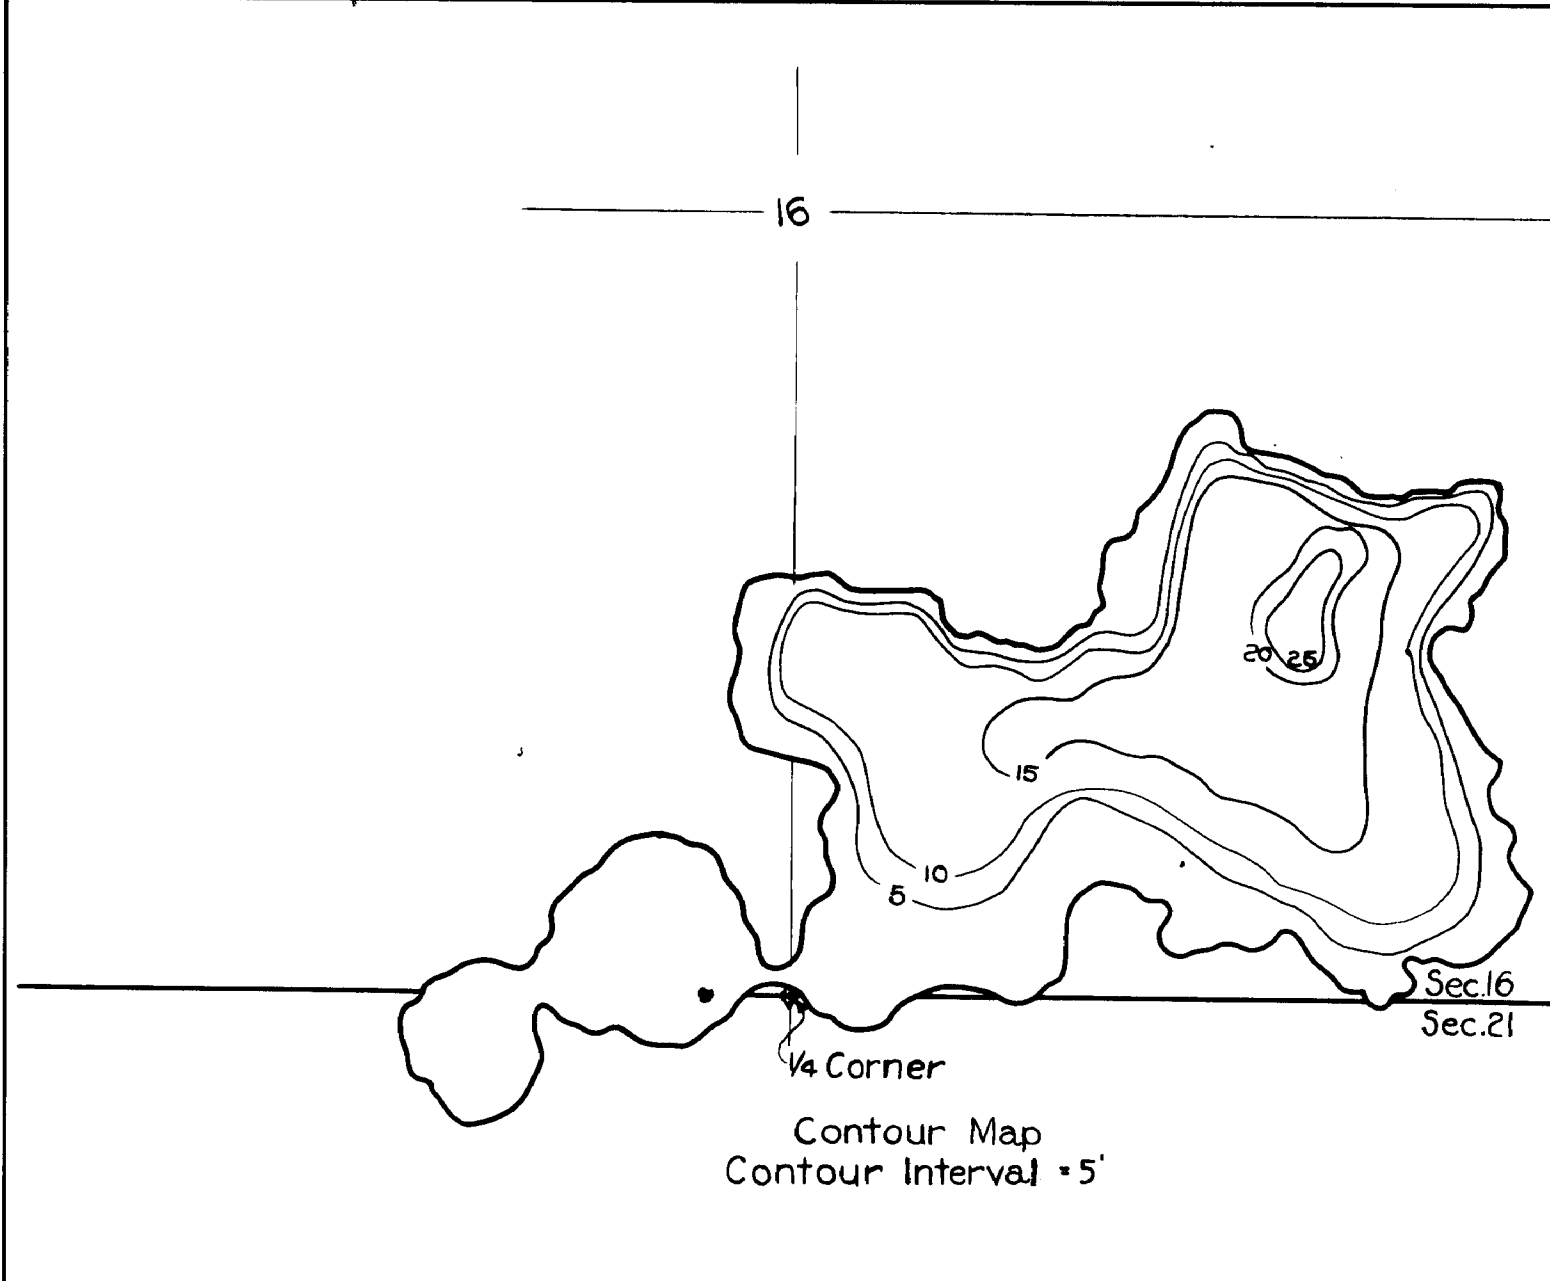

AUTO LAKE 69-731  
 Superior National Forest  
 Minnesota

Location — Sec's 16-21, T.60 N. R.18 W.  
 Scale — 8"=1 Mile.

Area 9300 A.  
 Length Of Shore Line 2.7 Miles

COPYRIGHT 1993  
 STATE OF MINNESOTA  
 DEPARTMENT OF NATURAL RESOURCES  
 DIVISION OF FISH AND WILDLIFE