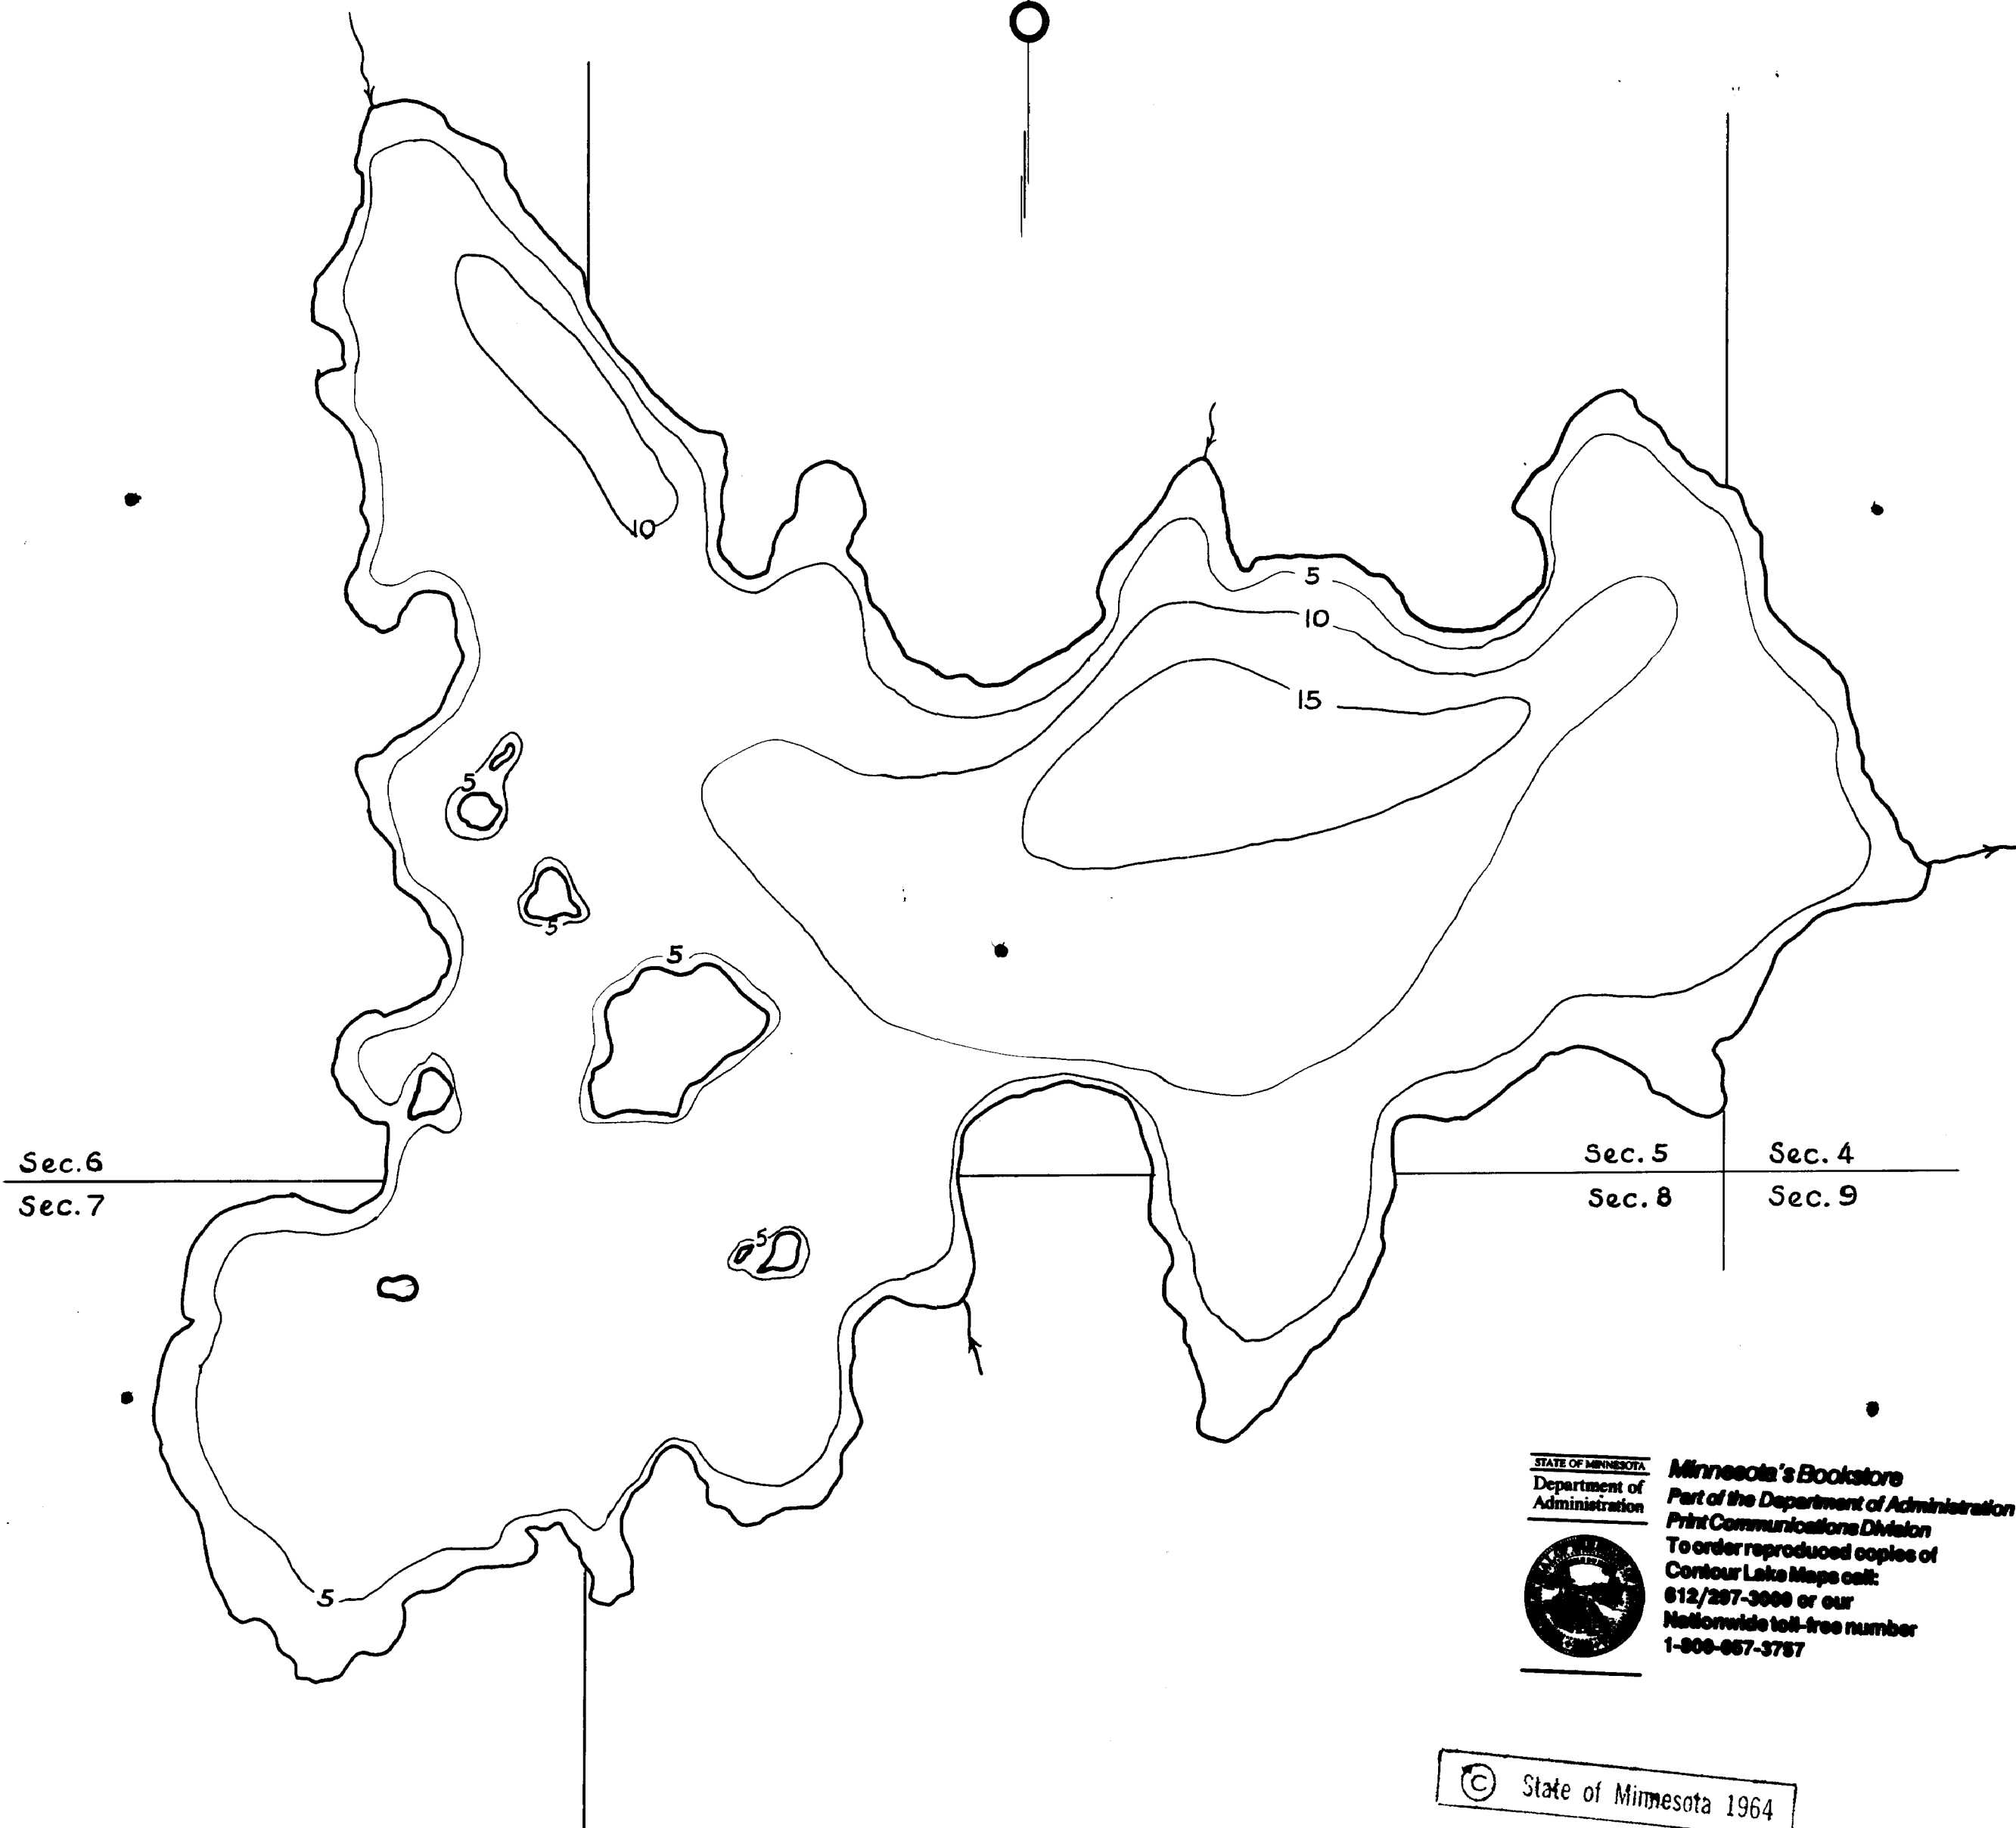

Location Secs. 4-5-6-7-8 T.65 N.R. 15 W.
Scale 8" = 1 Mile

LAKE JEANETTE 69-456
Superior National Forest
St. Louis Co. - Minnesota

Area 293.0 Acres
Length of Shore Line 6.7 Miles

© COPYRIGHT 1993
STATE OF MINNESOTA
DEPARTMENT OF NATURAL RESOURCES
DIVISION OF FISH AND WILDLIFE

N

STATE OF MINNESOTA
Department of
Administration

Minnesota's Bookstore
Part of the Department of Administration
Print Communications Division
To order reproduced copies of
Contour Lake Maps call:
612/297-3600 or our
Nationwide toll-free number
1-800-657-3757

© State of Minnesota 1964

© State of Minnesota

Contour Map
Contour Interval = 5'

875

J-15-37