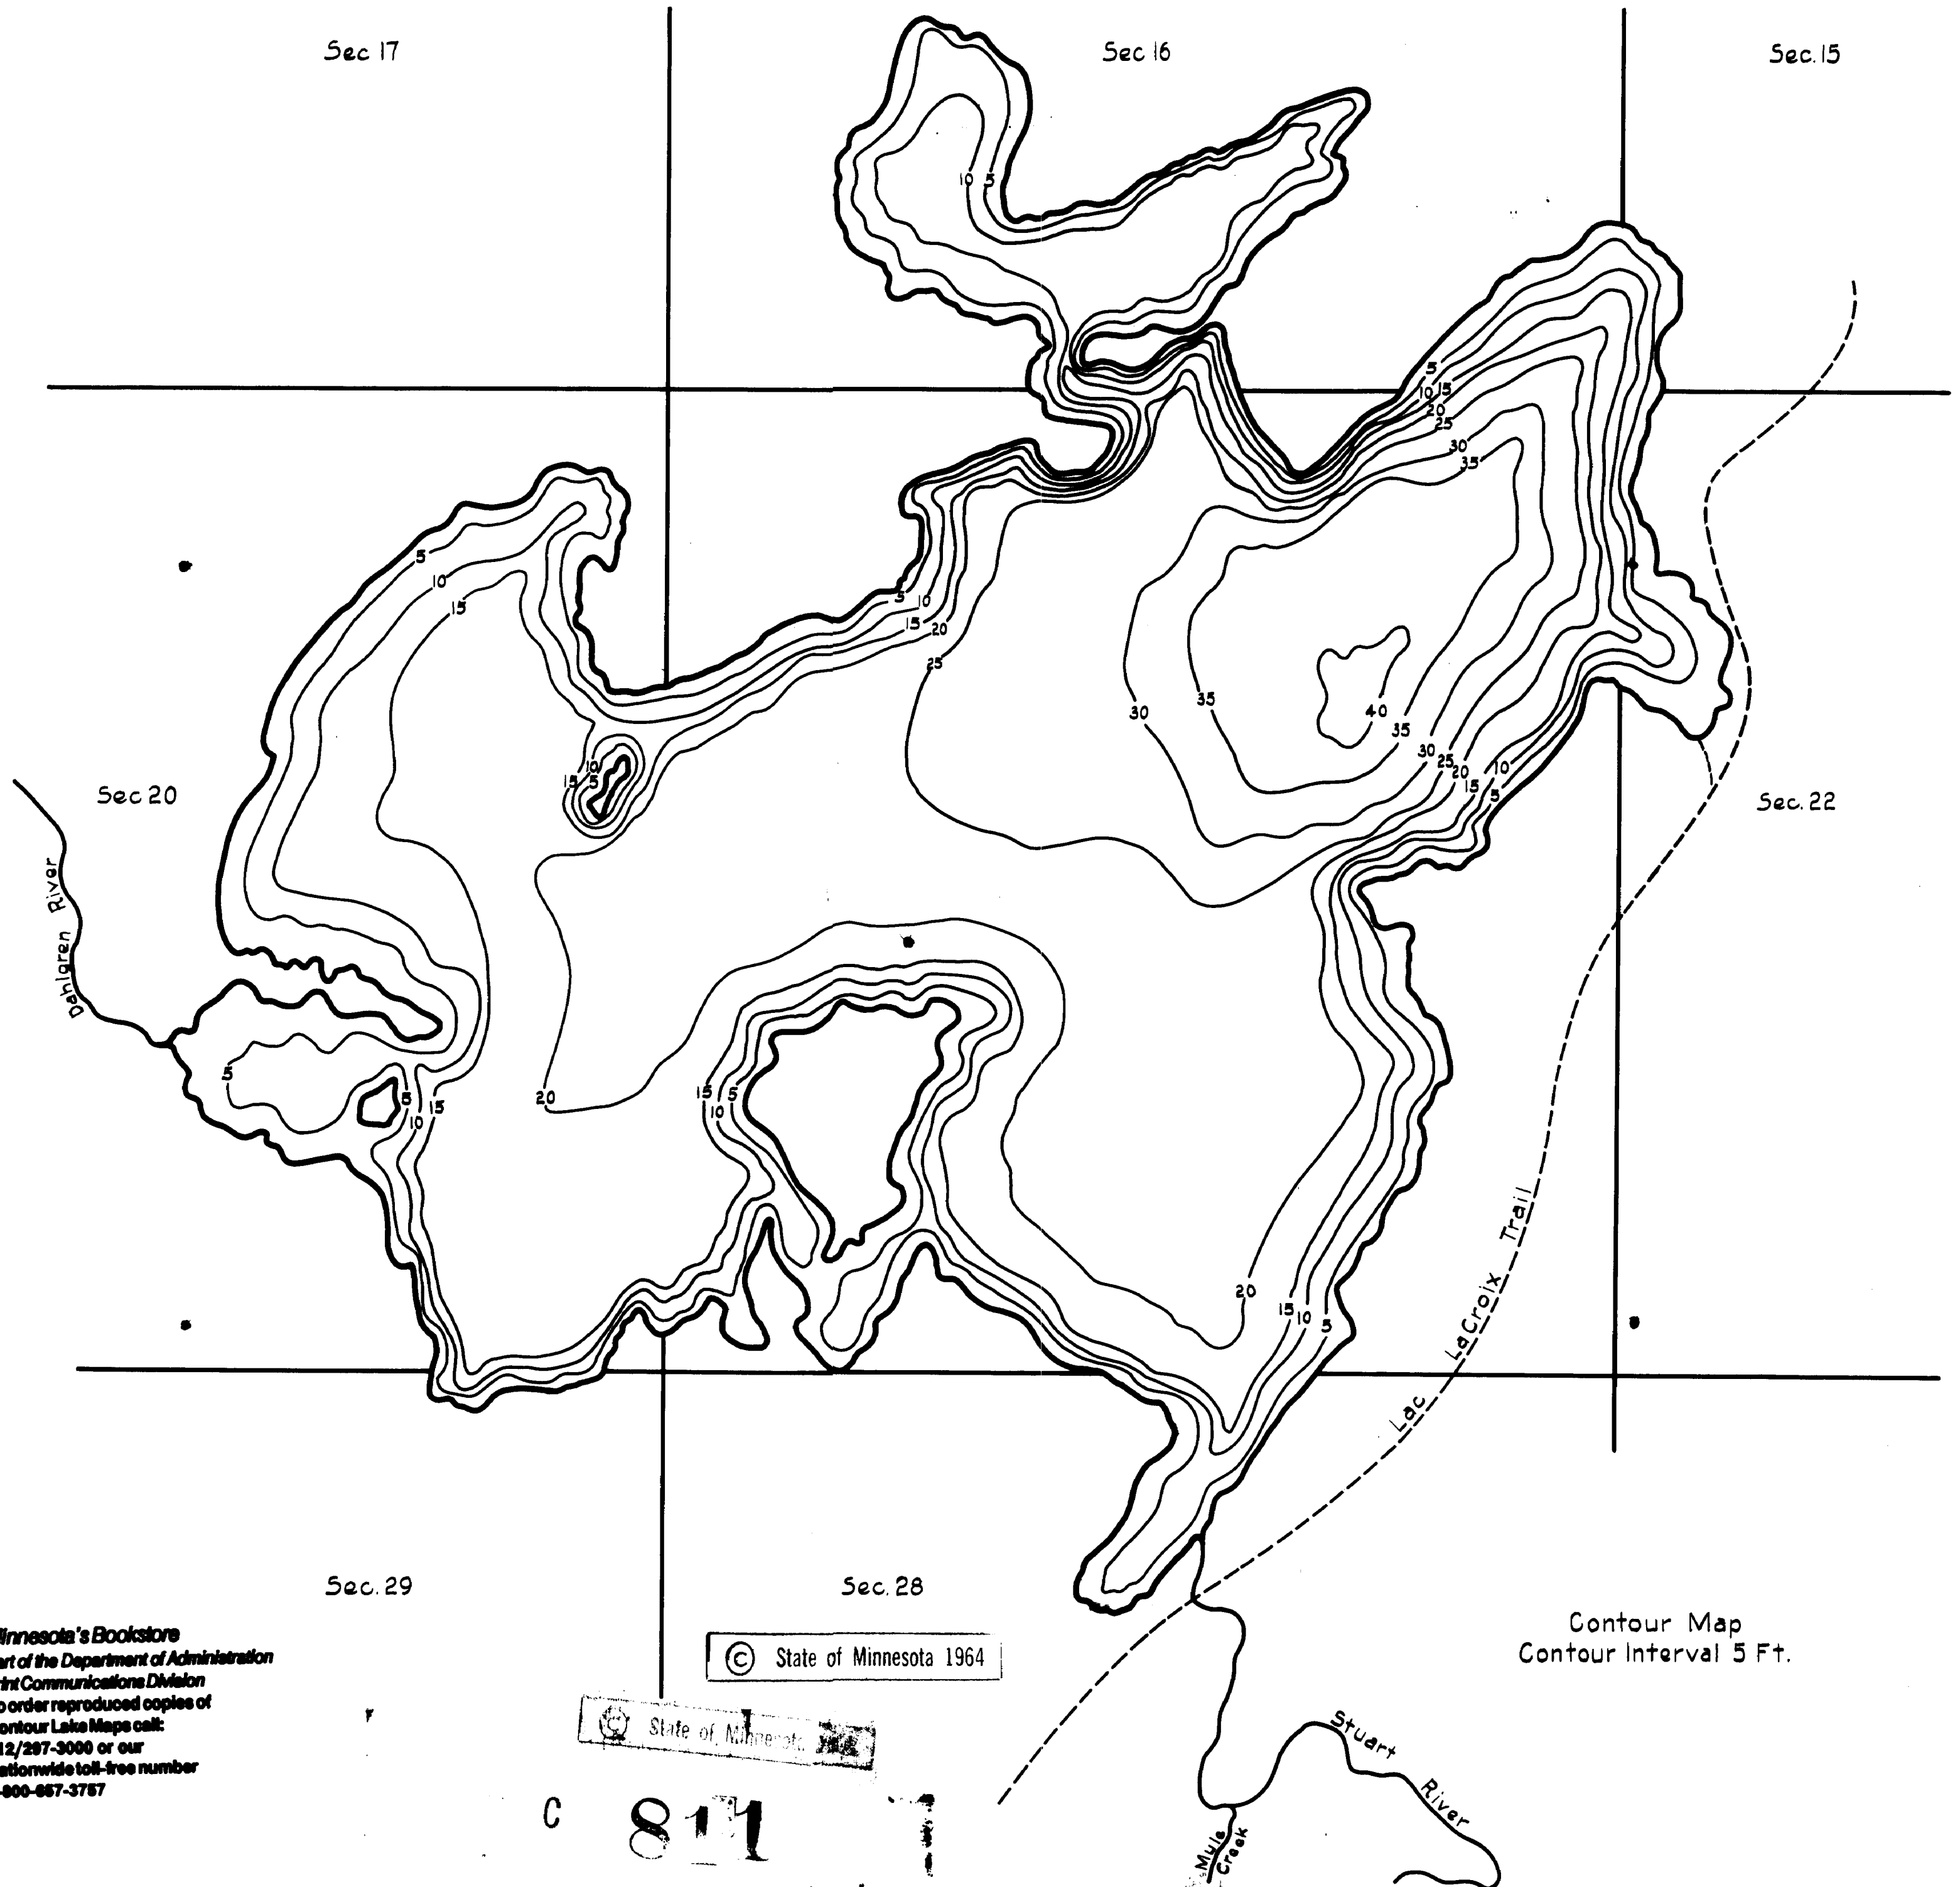

Location: Secs. 16-20-21&28.T.66 N.R.13 W.
Scale: 8"=1 Mile.

ST. LOUIS COUNTY

STUART LAKE 69-205
Superior National Forest
Minnesota

© COPYRIGHT 1964
STATE OF MINNESOTA
DEPARTMENT OF NATURAL RESOURCES
DIVISION OF FISH AND WILDLIFE

Area: 752.2 Acres.
Length of Shore Line: 9.25 Miles.

THIS PRINT FURNISHED BY THE MINNESOTA DEPARTMENT OF NATURAL RESOURCES DIVISION OF FISH AND WILDLIFE. THE ACCURACY OF THIS PRINT IS NOT GUARANTEED. REPRODUCTION OF THIS PRINT IS PROHIBITED.

STATE OF MINNESOTA
Department of Administration
Minnesota's Bookstore
Part of the Department of Administration
Print Communications Division
To order reproduced copies of
Contour Lake Maps call:
612/297-3000 or our
Nationwide toll-free number
1-800-657-3787

© State of Minnesota 1964

Contour Map
Contour Interval 5 Ft.

STUART LAKE

C 811