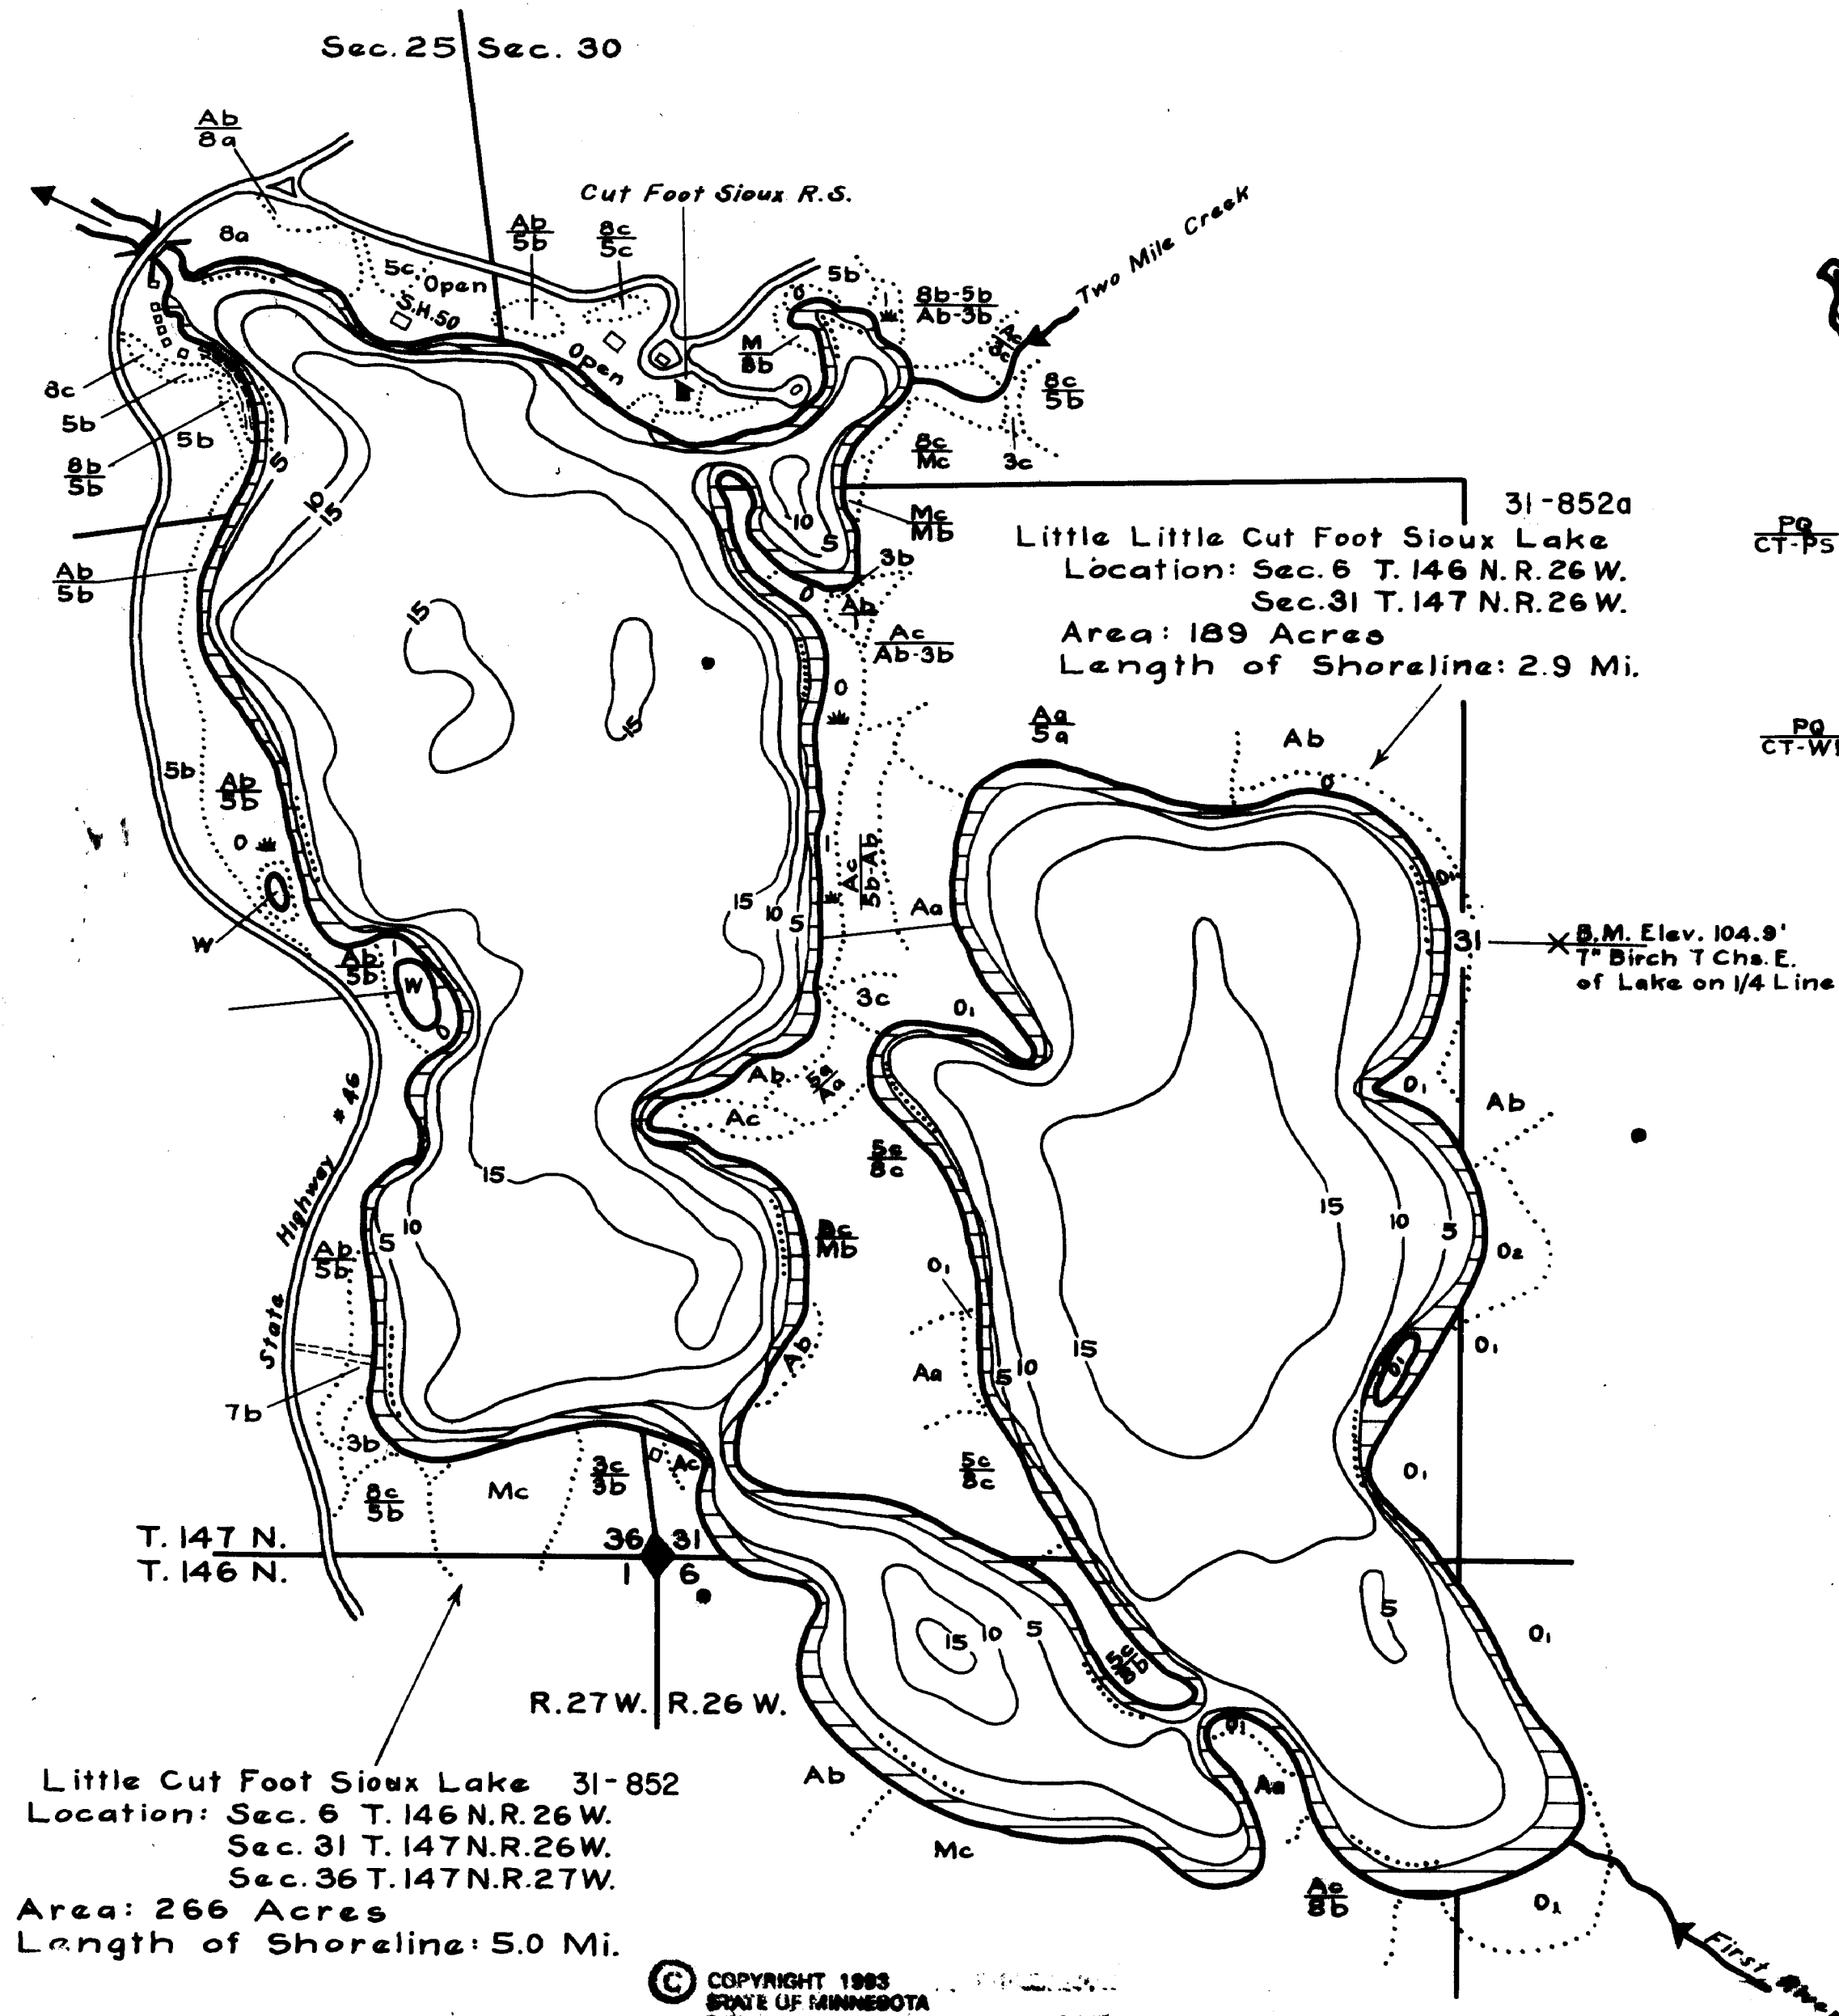

Location: Sec. 6 T. 146 N. R. 26 W.
 Sec. 31 T. 147 N. R. 26 W.
 Sec. 36 T. 147 N. R. 27 W.
 Scale: 8 Inches = 1 Mile

LITTLE CUT FOOT SIOUX L. - LITTLE LITTLE CUT FOOT SIOUX L.
 Chippewa National Forest
 Minnesota

Area: 455 Acres
 Length of Shoreline: 7.9 Miles

Little Cut Foot Sioux Lake 31-852
 Location: Sec. 6 T. 146 N. R. 26 W.
 Sec. 31 T. 147 N. R. 26 W.
 Sec. 36 T. 147 N. R. 27 W.
 Area: 266 Acres
 Length of Shoreline: 5.0 Mi.

© COPYRIGHT 1983
 STATE OF MINNESOTA
 DEPARTMENT OF NATURAL RESOURCES
 DIVISION OF FISH AND WILDLIFE

Contour, Cover Type And
 Lake Bottom Soil Type Map
 Contour Interval-5'