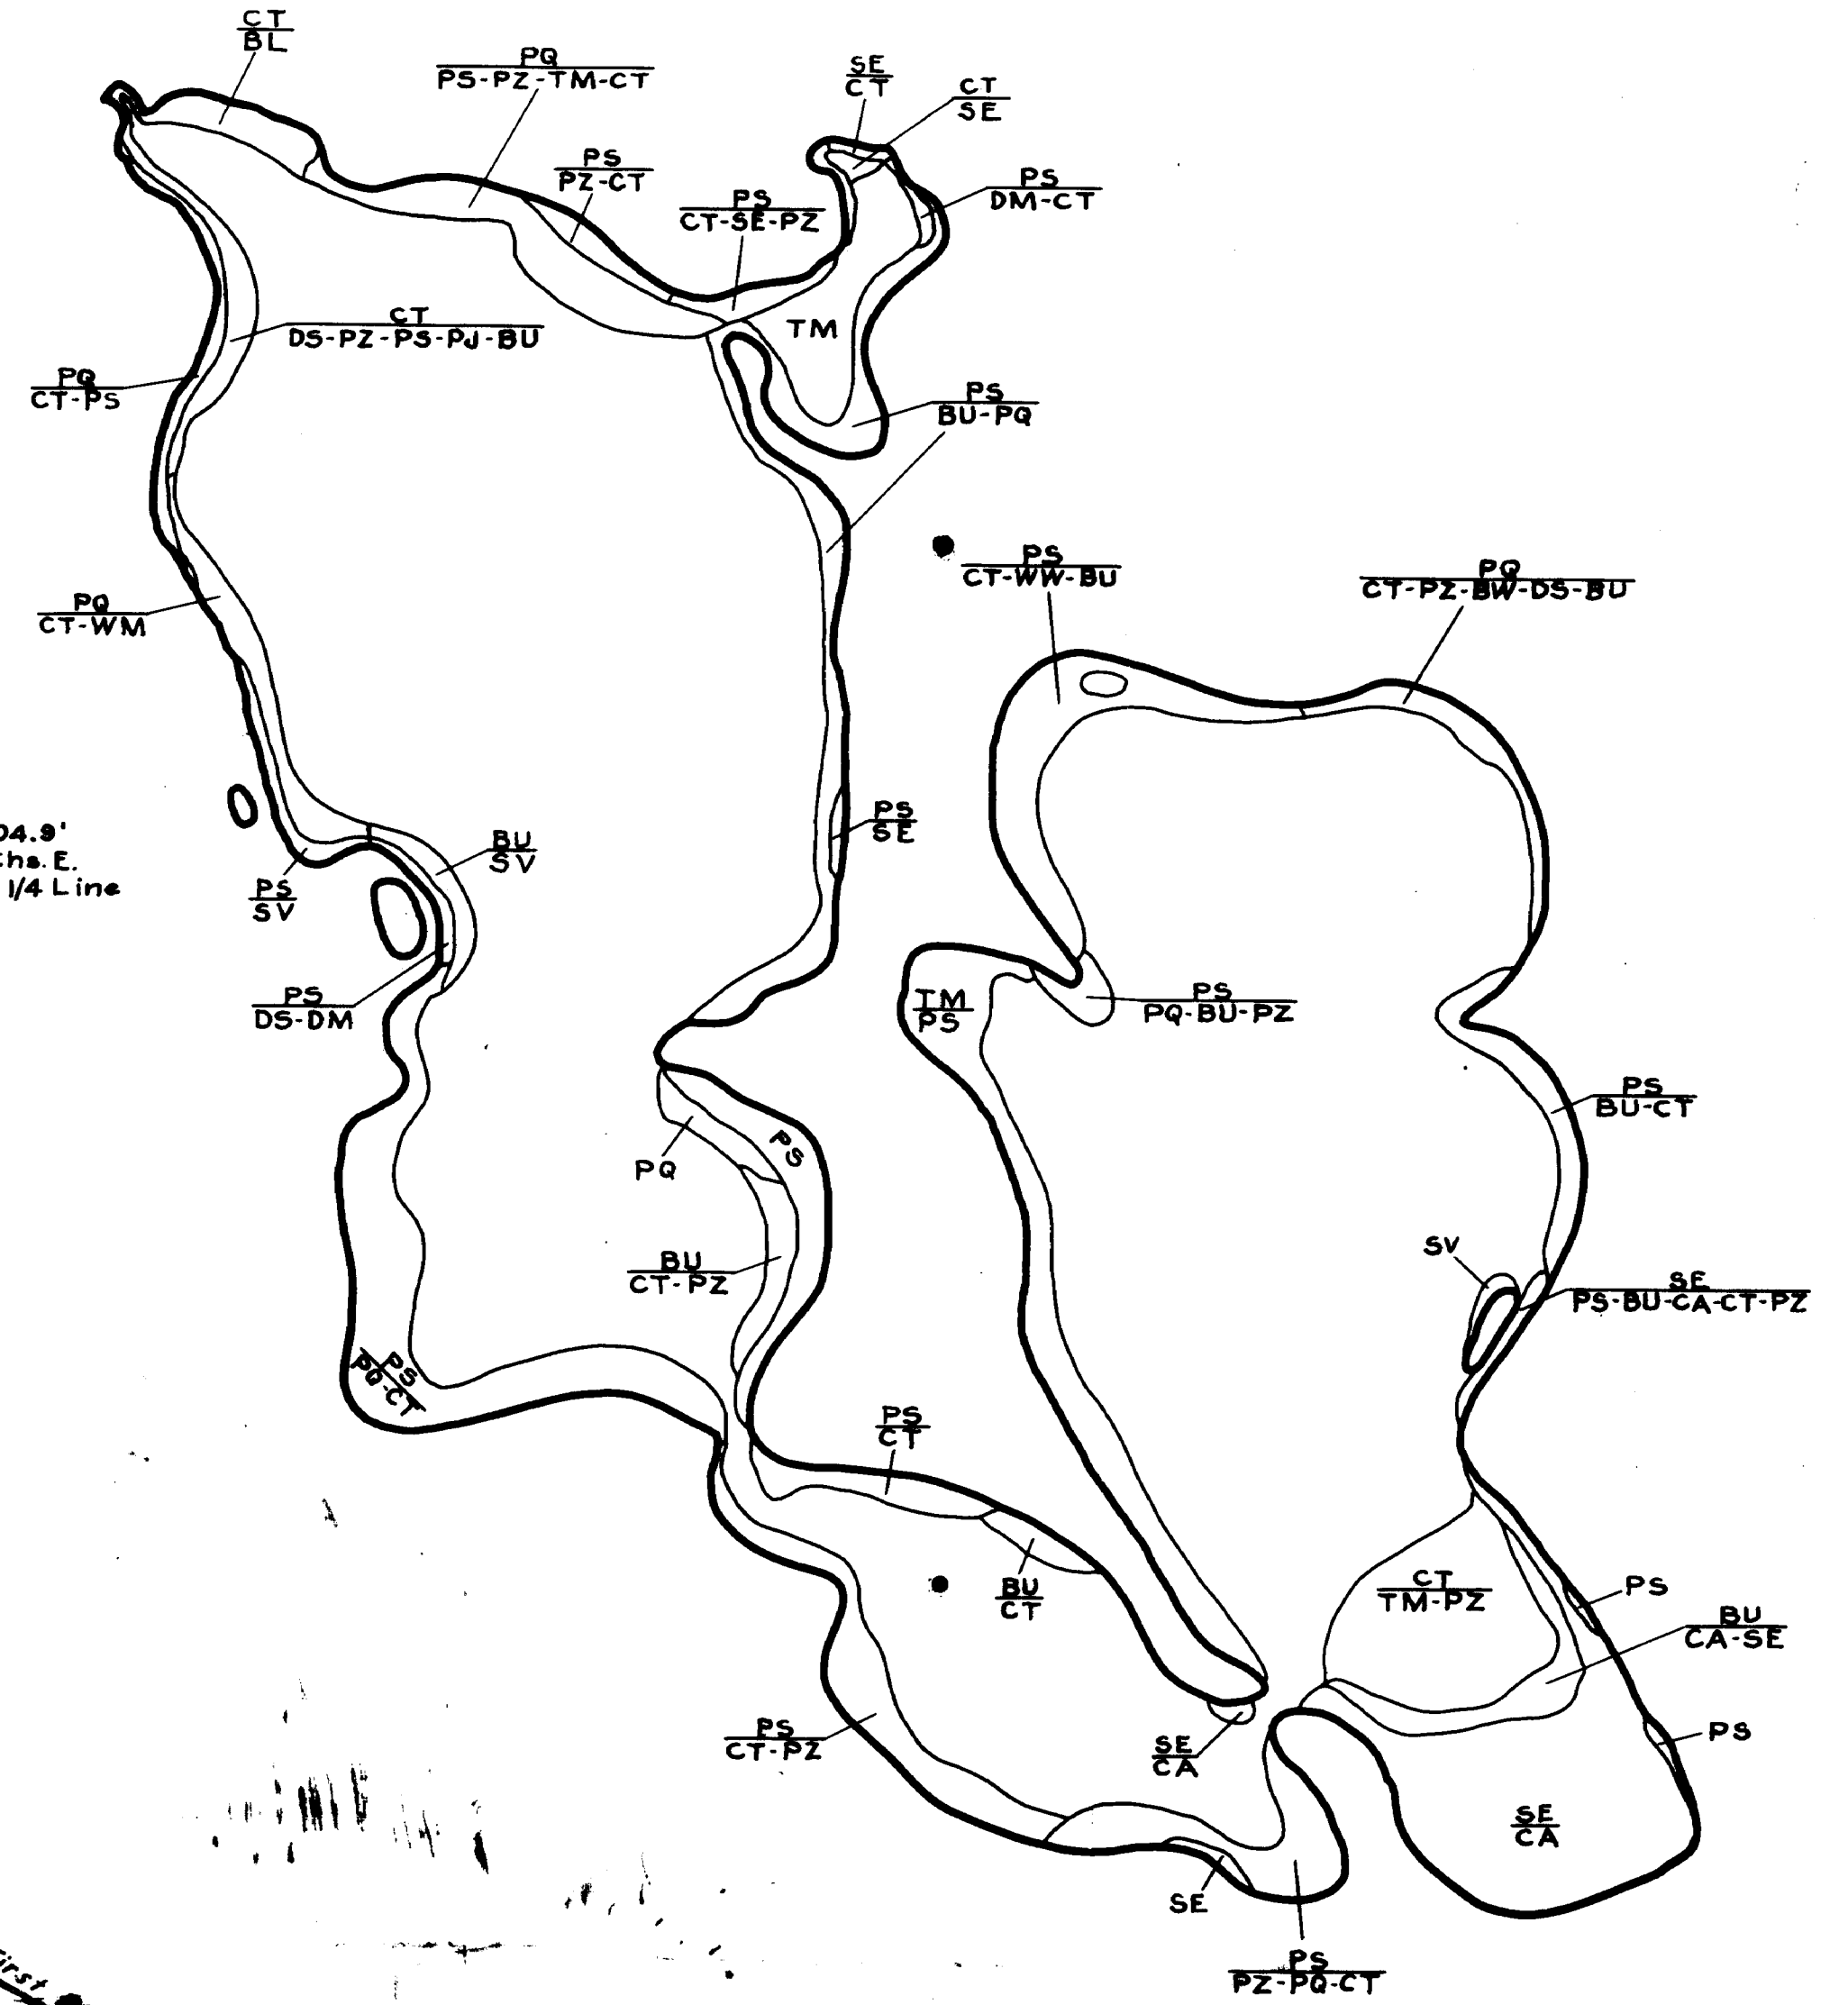

Location: Sec. 6 T. 146 N. R. 26 W.
 Sec. 31 T. 147 N. R. 26 W.
 Sec. 36 T. 147 N. R. 27 W.
 Scale: 8 Inches = 1 Mile

LITTLE CUT FOOT SIOUX L. - LITTLE LITTLE CUT FOOT SIOUX L.
 Chippewa National Forest
 Minnesota

Area: 455 Acres
 Length of Shoreline: 7.9 Miles

Little Cut Foot Sioux Lake 31-852
 Location: Sec. 6 T. 146 N. R. 26 W.
 Sec. 31 T. 147 N. R. 26 W.
 Sec. 36 T. 147 N. R. 27 W.
 Area: 266 Acres
 Length of Shoreline: 5.0 Mi.

© COPYRIGHT 1983
 STATE OF MINNESOTA
 DEPARTMENT OF NATURAL RESOURCES
 DIVISION OF FISH AND WILDLIFE

Contour, Cover Type And
 Lake Bottom Soil Type Map
 Contour Interval-5'