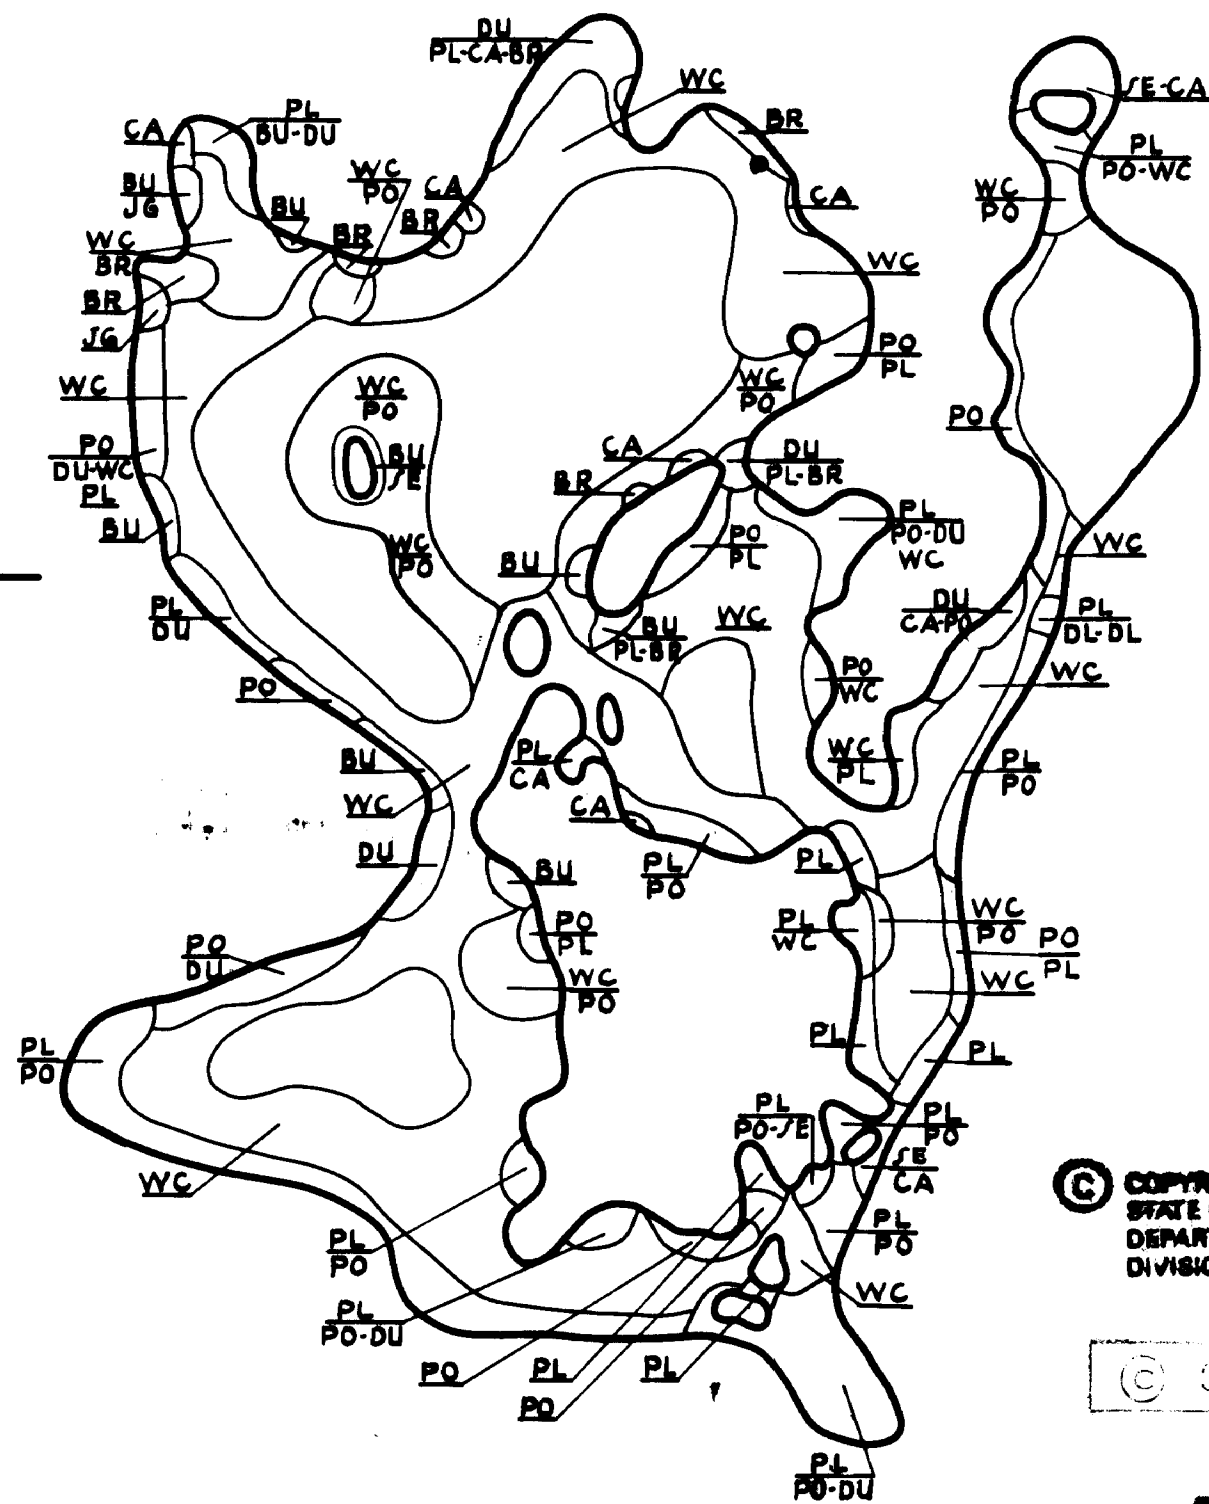

CHANGES OR ADDITIONS MADE BY OTHERS, IF  
RECORDED, MUST BE RECORDED

**BIG ISLAND LAKE** 31-671  
Chippewa National Forest  
ITASCA COUNTY — Minnesota

Location Secs. 25 & 26 T.59 N. R.26 W.  
Scale 8"=1 Mile

Area: 193 Acres  
Length of Shore Line 6.12 Miles

Contour Map  
Contour Interval 5 Ft.

Cover Type And  
Lake Bottom Soil Type Map

Aquatic Vegetation Map

© COPYRIGHT 1963  
STATE OF MINNESOTA  
DEPARTMENT OF NATURAL RESOURCES  
DIVISION OF FISH AND WILDLIFE