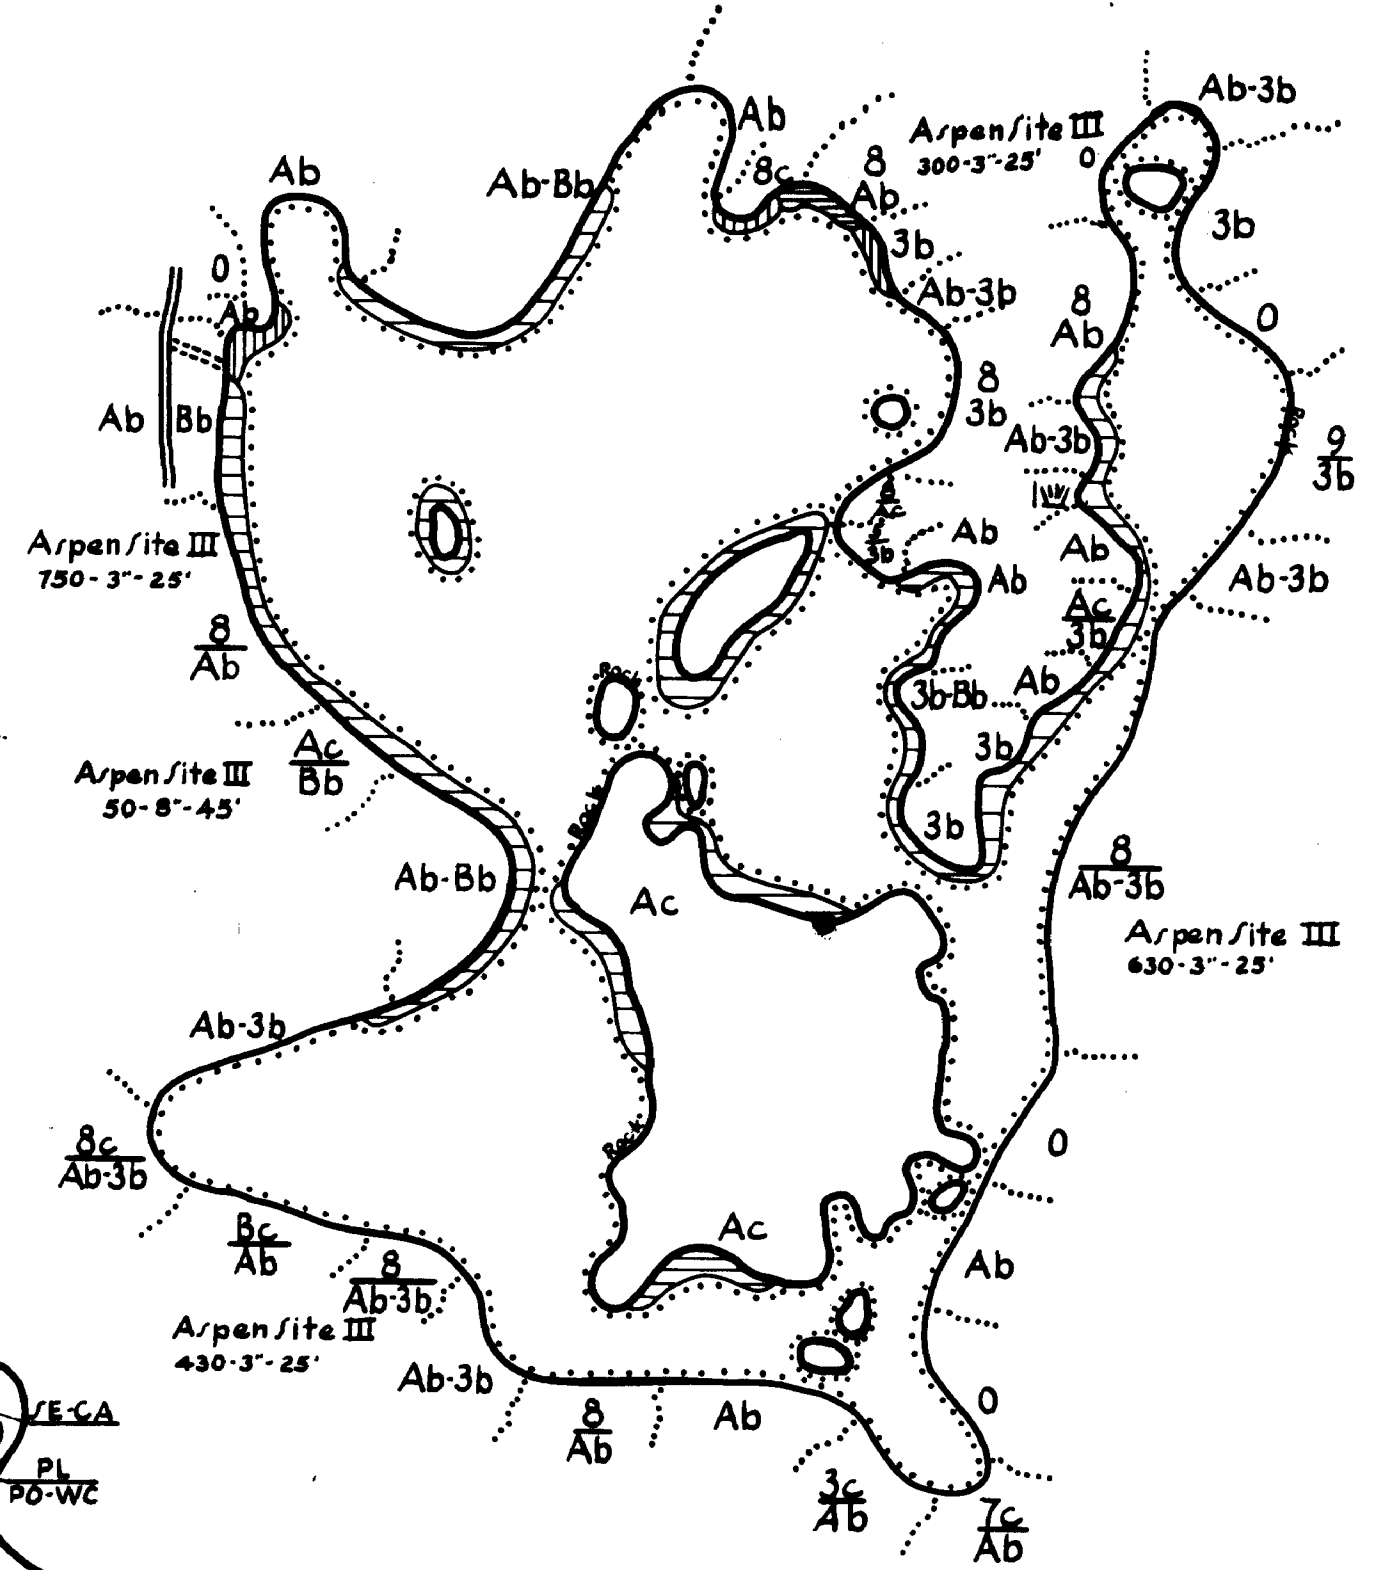

CHANGES OR ADDITIONS MADE BY OTHERS, IF  
RECORDED, MUST BE RECORDED

**BIG ISLAND LAKE** 31-671  
Chippewa National Forest  
ITASCA COUNTY — Minnesota

Location Secs. 25 & 26 T.59 N. R.26 W.  
Scale 8"=1 Mile

Area: 193 Acres  
Length of Shore Line 6.12 Miles

Contour Map  
Contour Interval 5 Ft.

Cover Type And  
Lake Bottom Soil Type Map

Aquatic Vegetation Map

© COPYRIGHT 1963  
STATE OF MINNESOTA  
DEPARTMENT OF NATURAL RESOURCES  
DIVISION OF FISH AND WILDLIFE