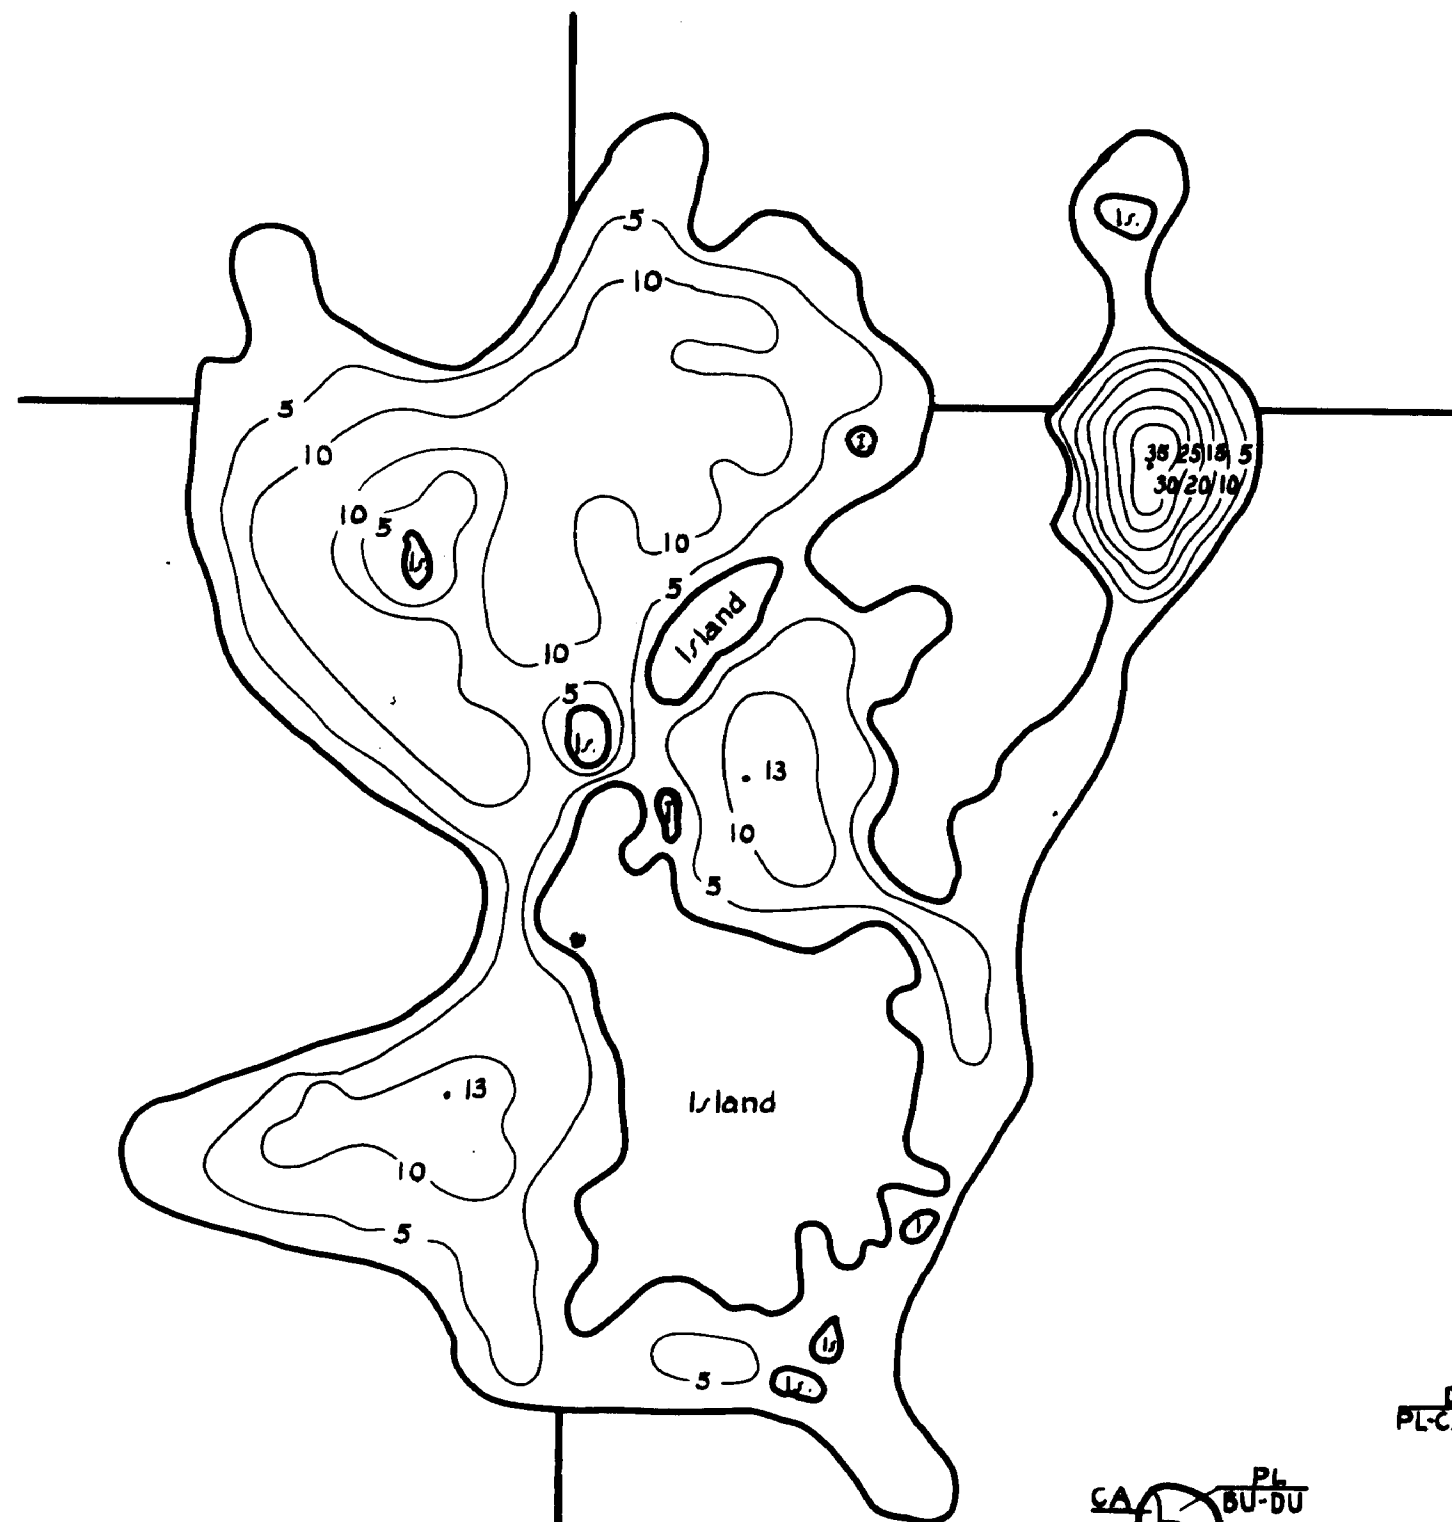

CHANGES OR ADDITIONS MADE BY OTHERS, IF  
RECORDED, MUST BE RECORDED

**BIG ISLAND LAKE** 31-671  
Chippewa National Forest  
ITASCA COUNTY — Minnesota

Location Secs. 25 & 26 T.59 N. R.26 W.  
Scale 8"=1 Mile

Area: 193 Acres  
Length of Shore Line 6.12 Miles

Contour Map  
Contour Interval 5 Ft.

Cover Type And  
Lake Bottom Soil Type Map

Aquatic Vegetation Map

© COPYRIGHT 1963  
STATE OF MINNESOTA  
DEPARTMENT OF NATURAL RESOURCES  
DIVISION OF FISH AND WILDLIFE