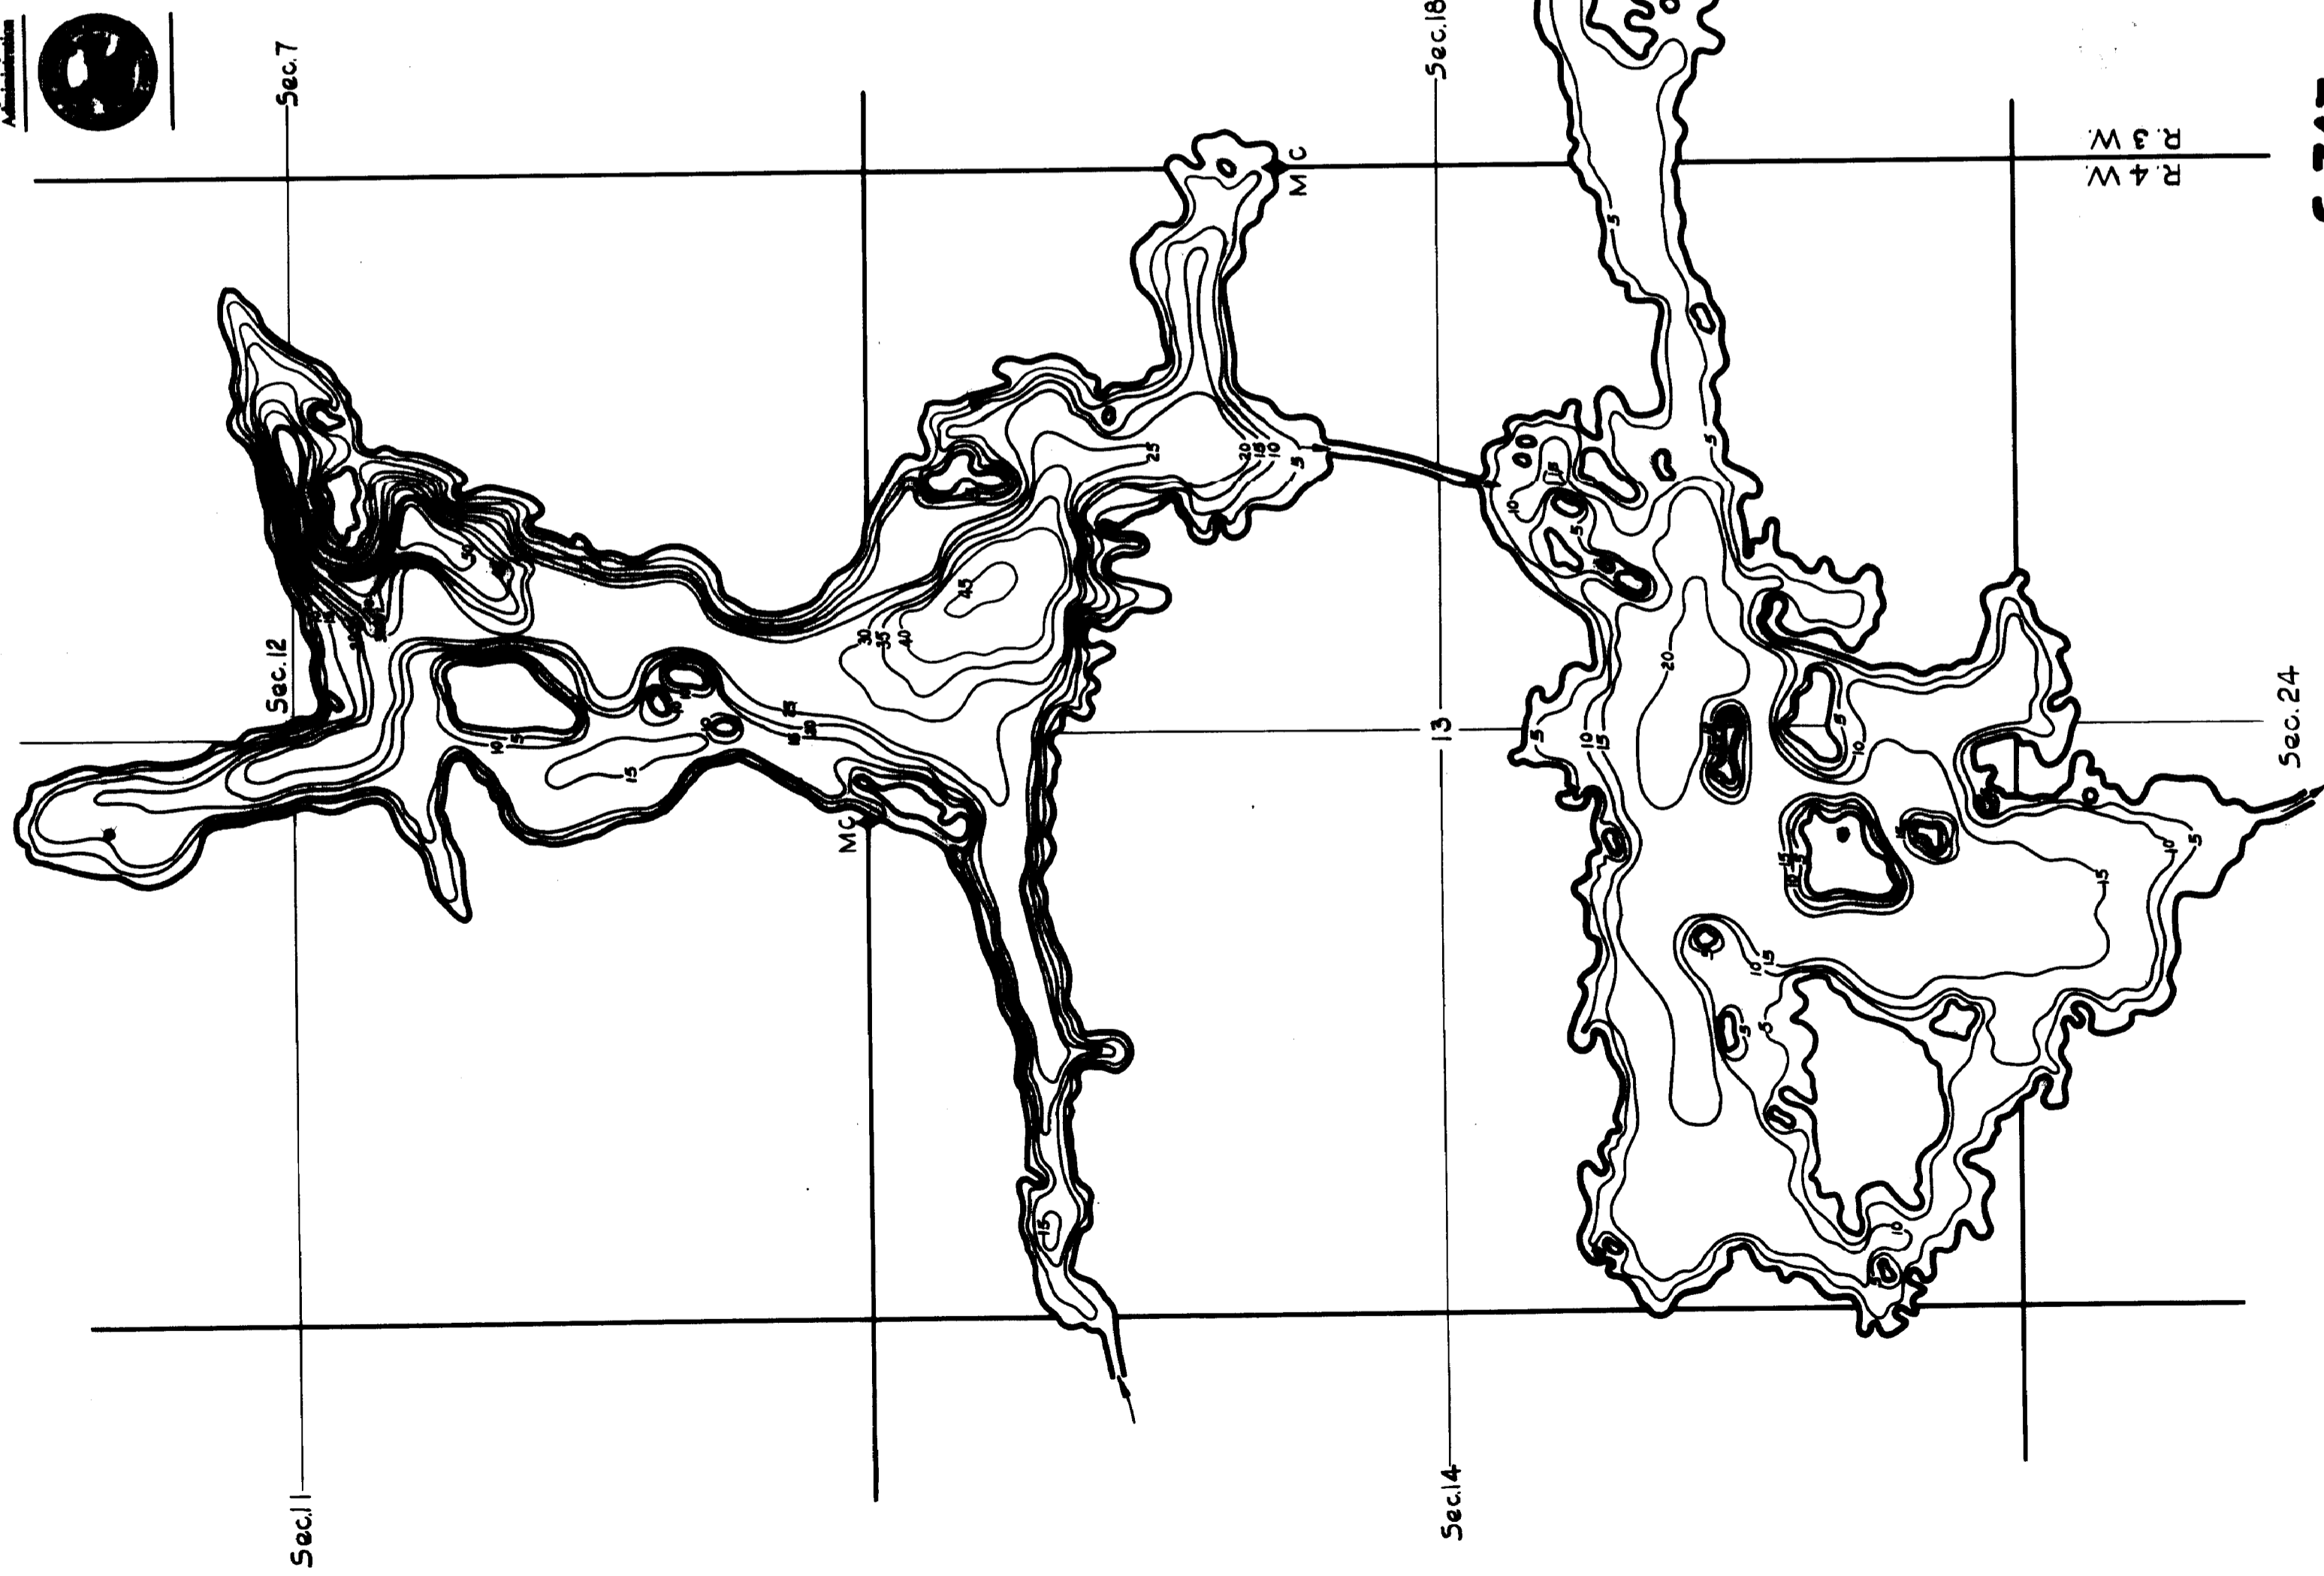

MINNESOTA'S BOOKSTORE
Part of the Department of Administration
Public Communications Division
To order reproduced copies of
Contour Lake Maps call:
612/297-3668 or our
toll-free 1-800-657-3757

NORTH TEMPERANCE LAKE 16 - 456
Sec.s. 12 & 13. T. 63 N. R. 4 W.

SOUTH TEMPERANCE LAKE 16 - 457
Secs. 13, 14, 24 & 18.
T. 63 N. R. 3 & 4 W.

Contour Maps
Contour Interval 5 Ft