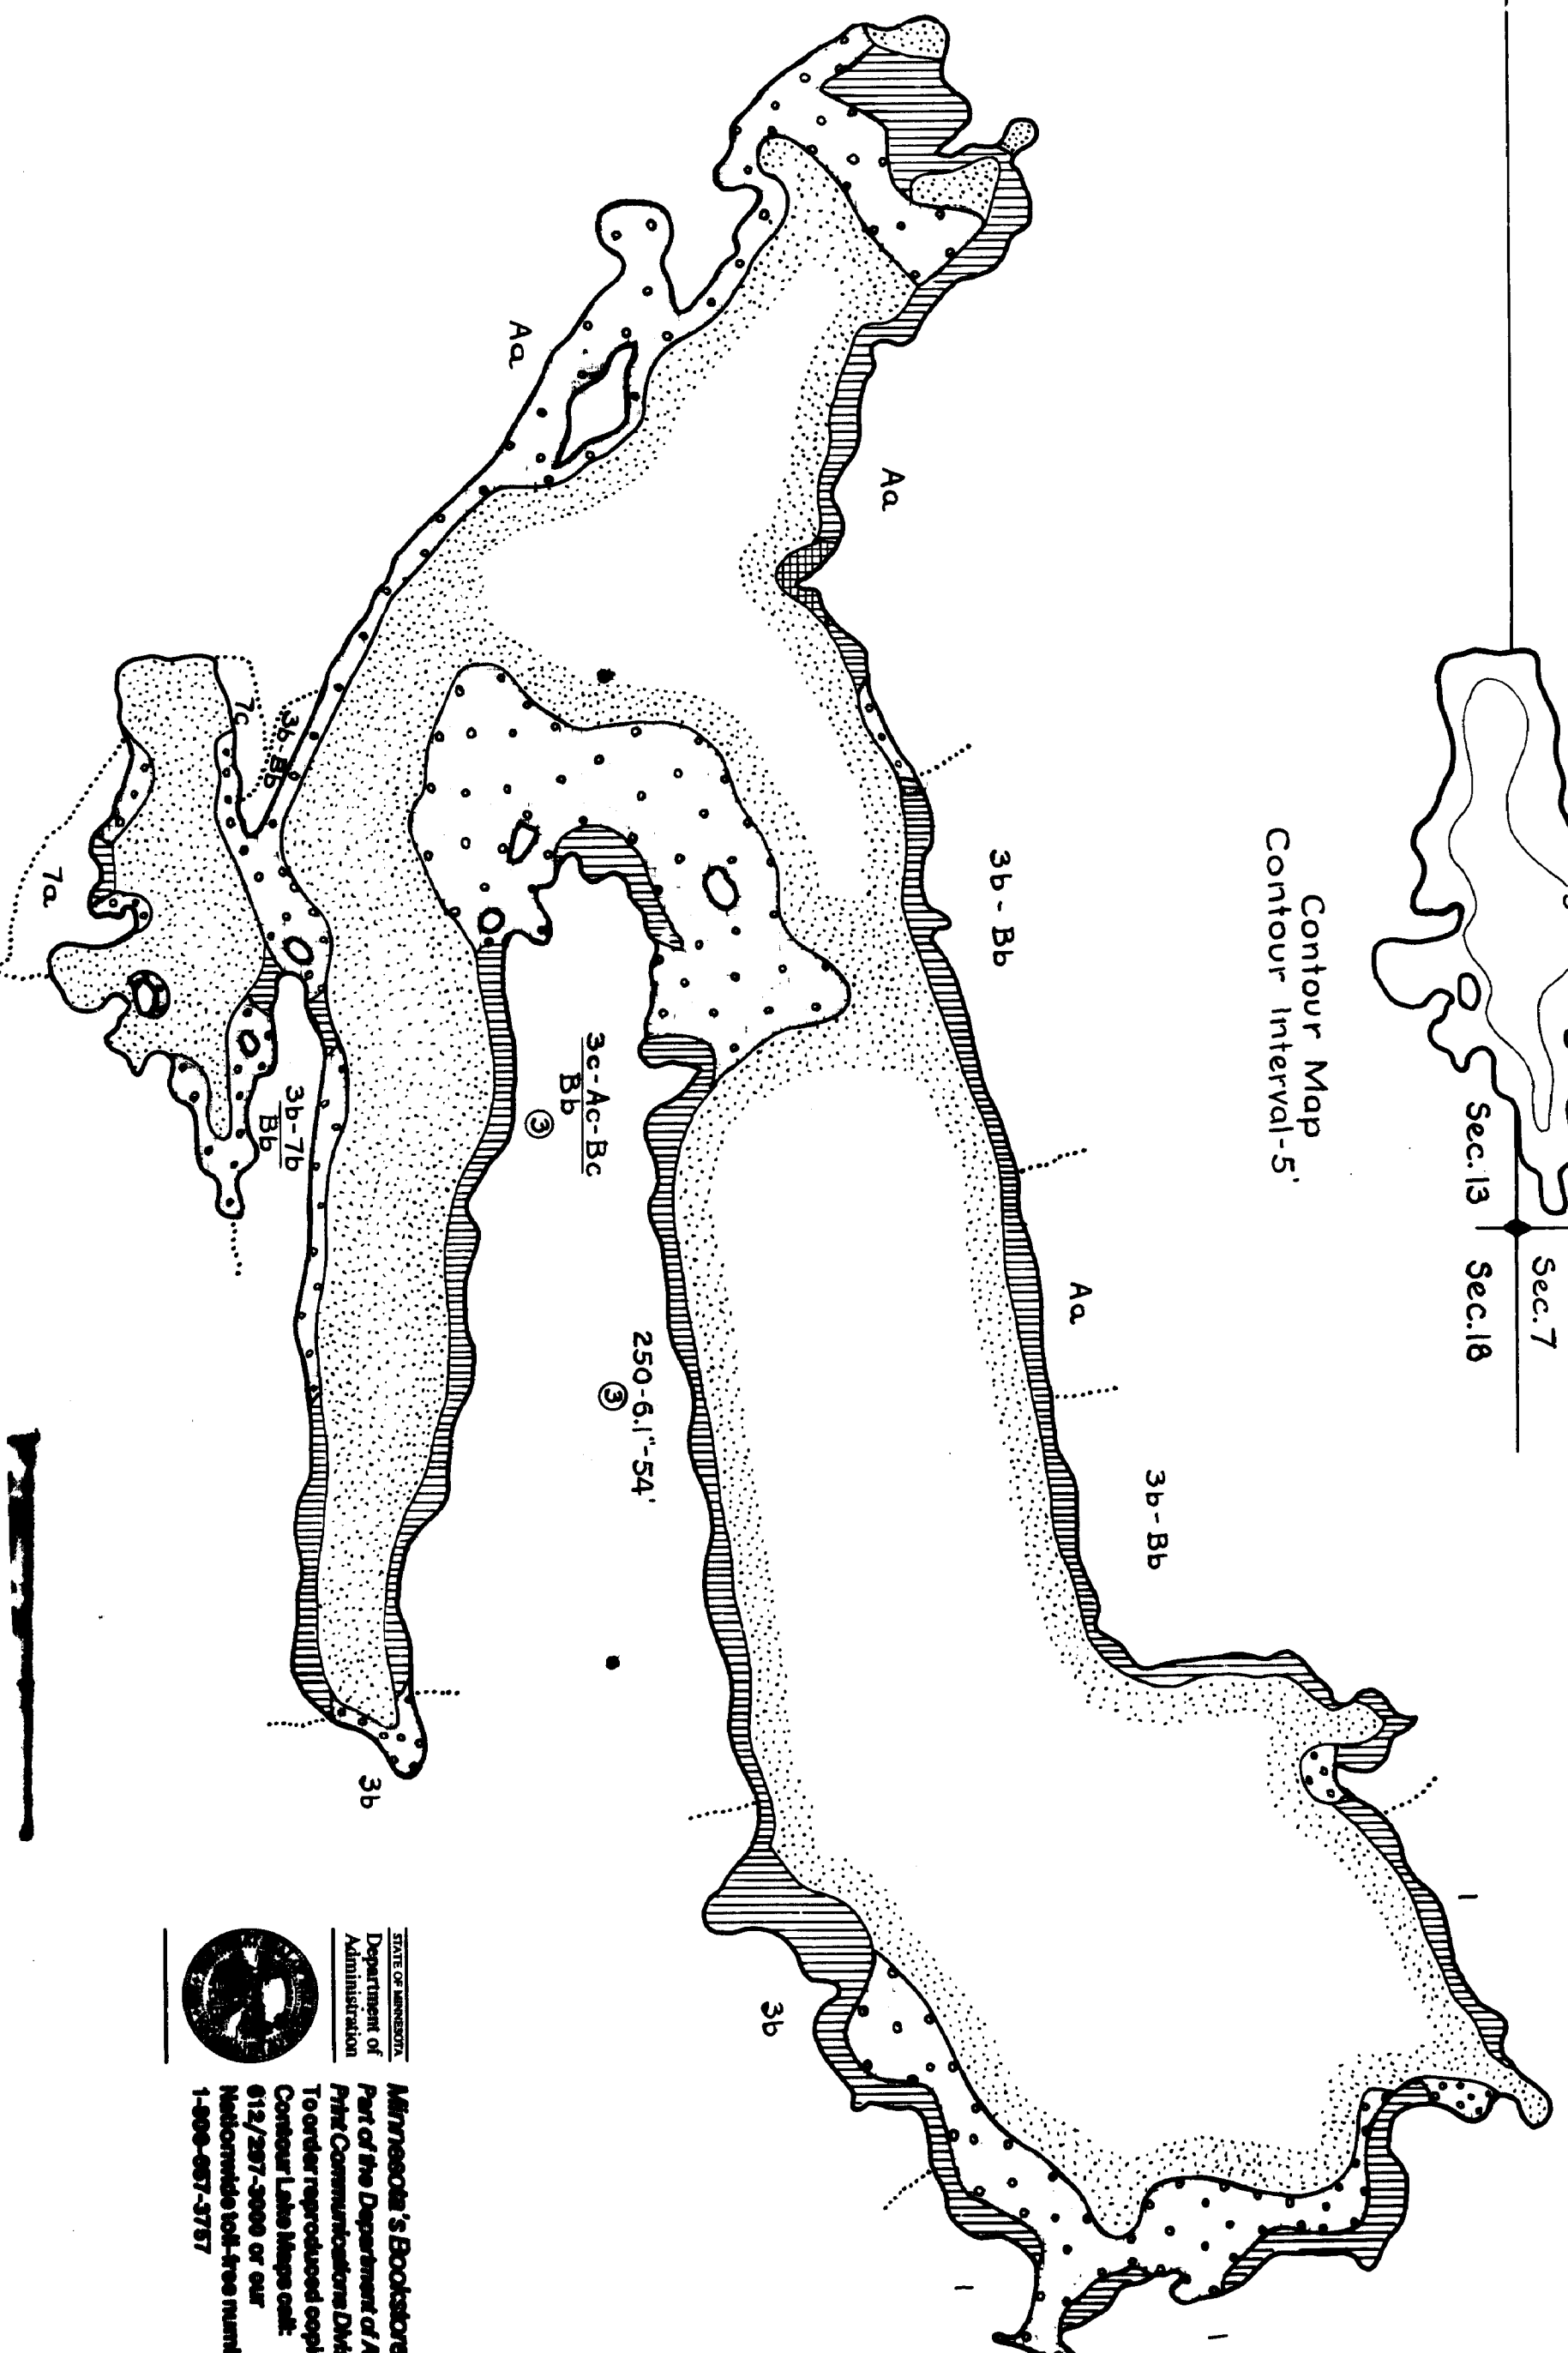

Location Sec. 7 T. 62 N. R. 2 W.  
Sec. 12-13 T. 62 N. R. 3 W.  
Scale 8 Inches = 1 Mile

COOK COUNTY

CASCADE LAKE 16 - 346  
Superior National Forest  
Minnesota

Area: 415 Acres  
Length of Shore Line  
**9.12 Miles**

© COPYRIGHT 1993  
STATE OF MINNESOTA  
DEPARTMENT OF NATURAL RESOURCES  
DIVISION OF FISH AND WILDLIFE

Contour Map  
Contour Interval - 5'

C-242

STATE OF MINNESOTA  
Department of  
Administration  
Minnesota's Bookstore  
Part of the Department of Administration  
Print Communications Division  
To order reproduced copies of  
Contour Lake maps call:  
612/297-3000 or our  
nationwide toll-free number  
1-800-657-3787