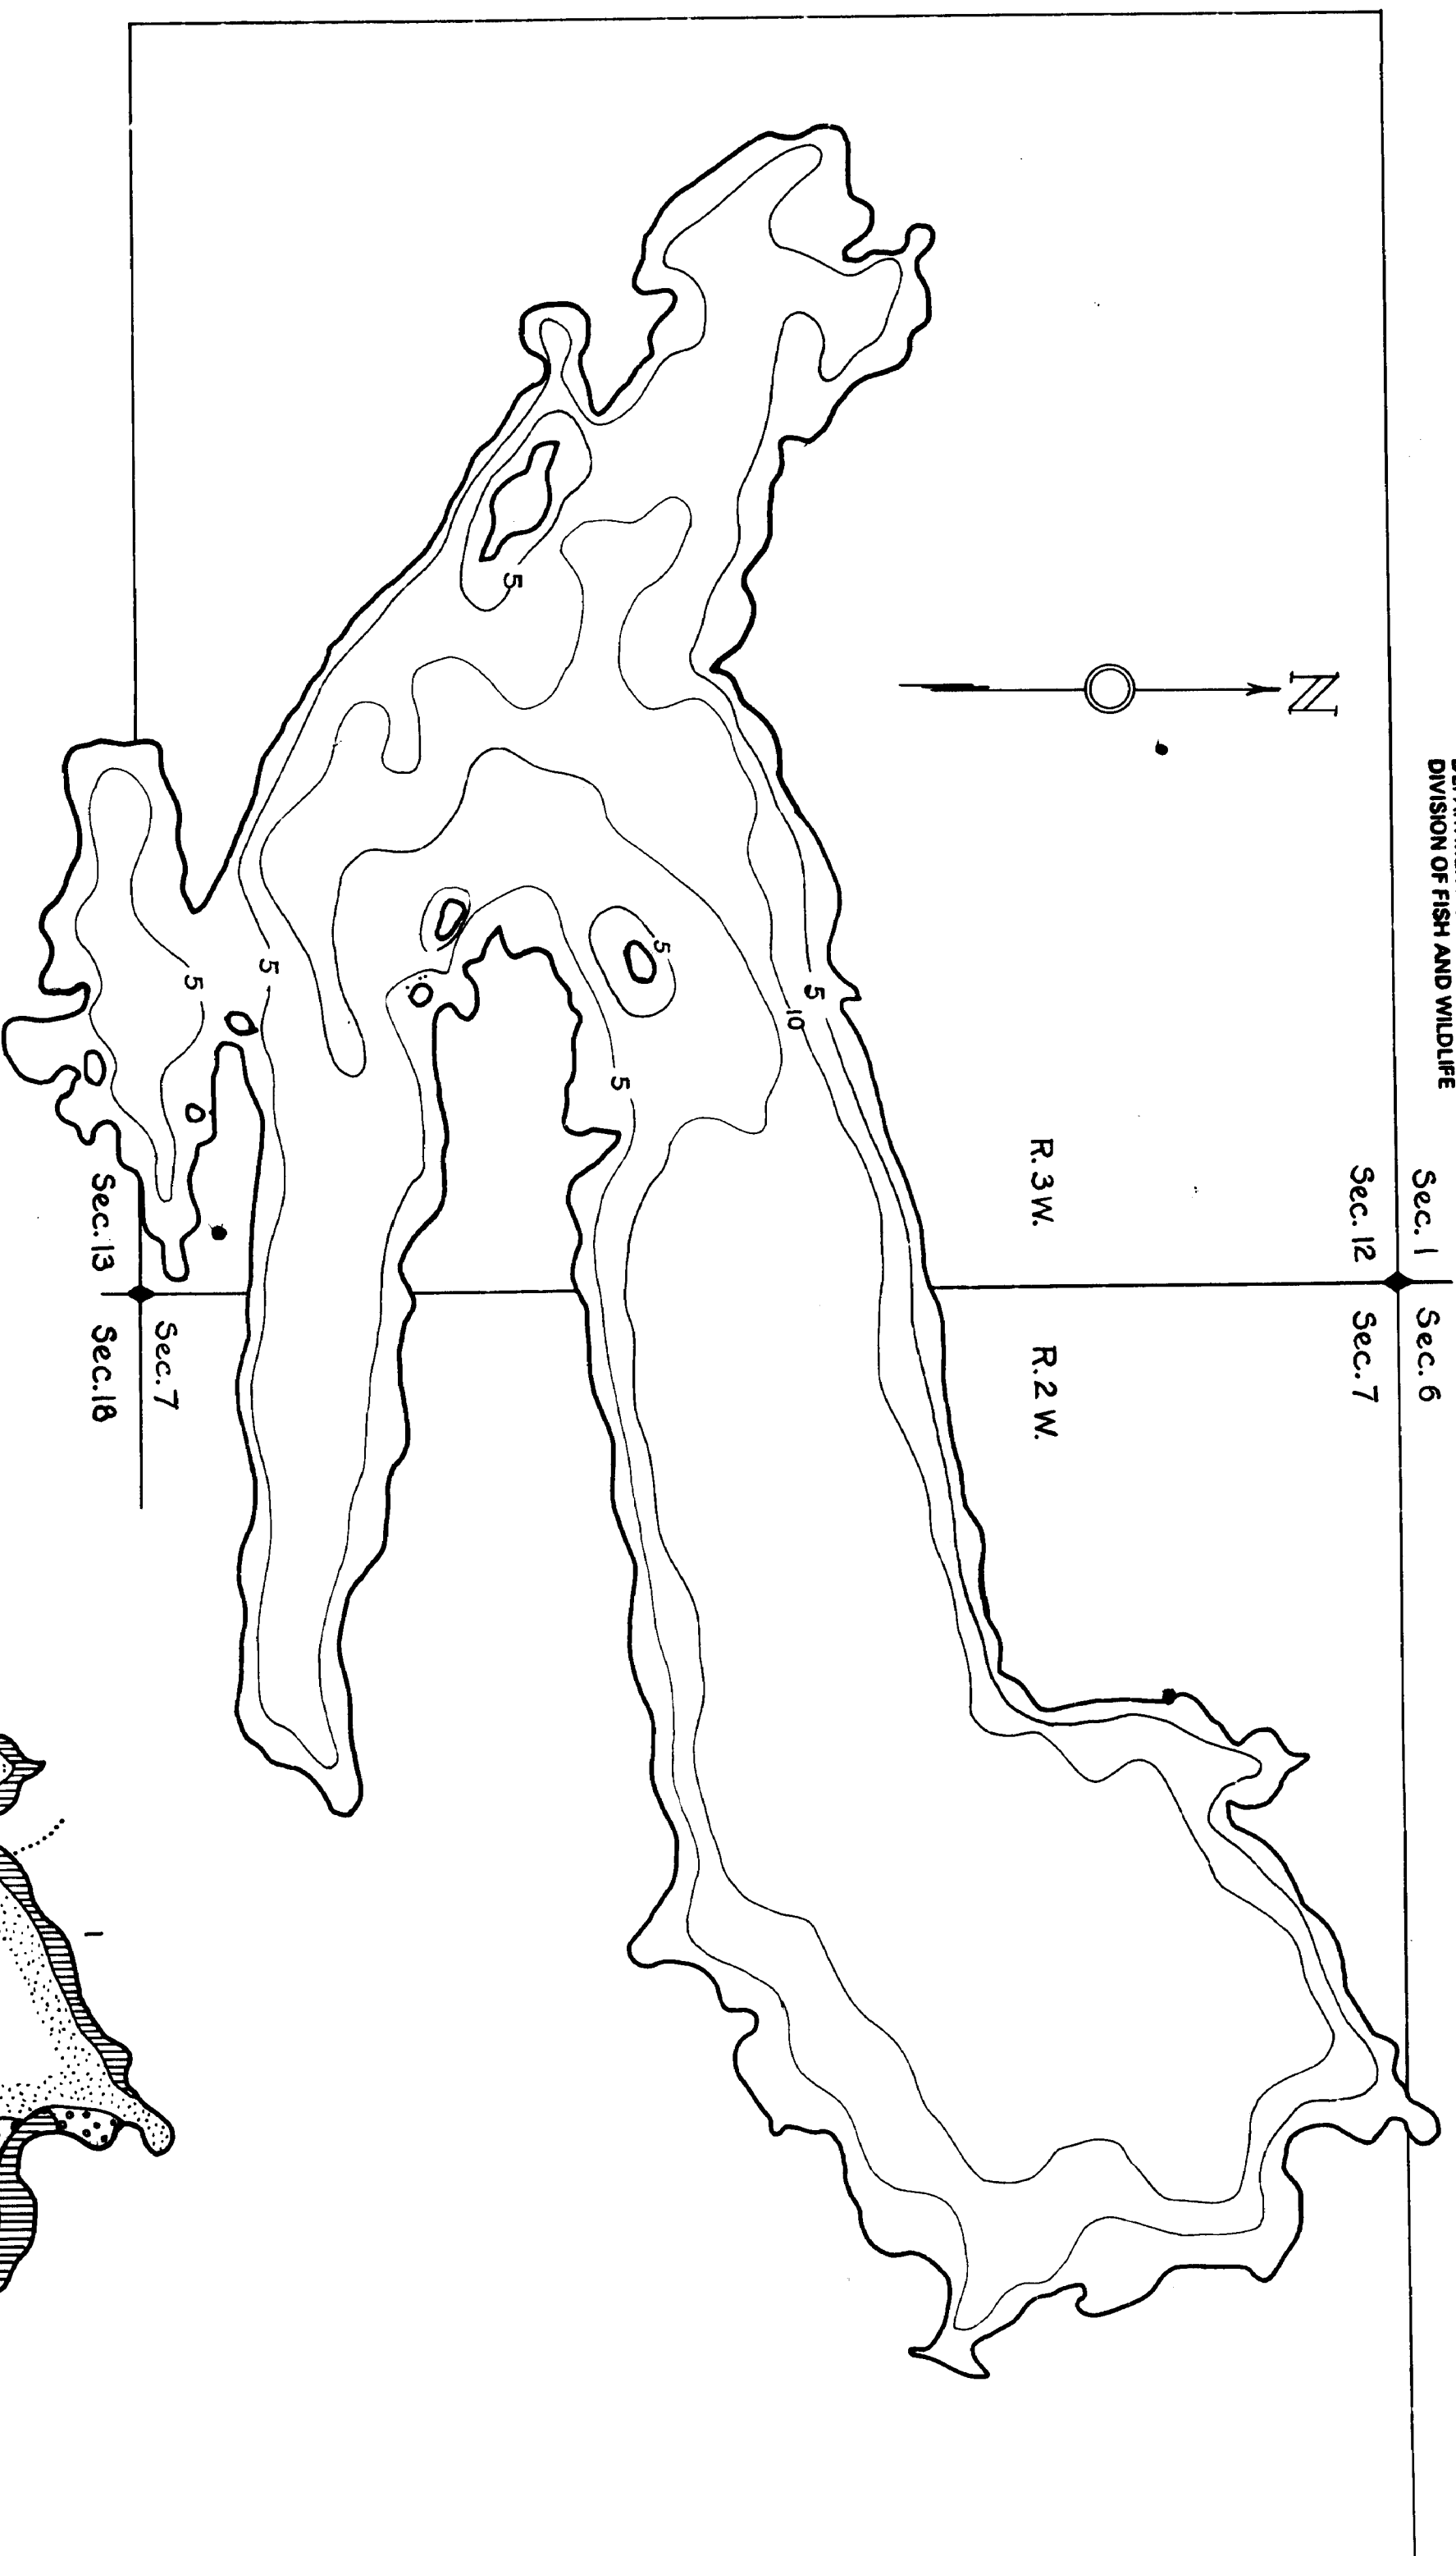

Location Sec. 7 T. 62 N. R. 2 W.  
Sec. 12-13 T. 62 N. R. 3 W.  
Scale 8 Inches = 1 Mile

COOK COUNTY

CASCADE LAKE 16 - 346  
Superior National Forest  
Minnesota

Area: 415 Acres  
Length of Shore Line  
**9.12 Miles**

© COPYRIGHT 1993  
STATE OF MINNESOTA  
DEPARTMENT OF NATURAL RESOURCES  
DIVISION OF FISH AND WILDLIFE

Contour Map  
Contour Interval - 5'

C-242

STATE OF MINNESOTA  
Department of  
Administration  
Minnesota's Bookstore  
Part of the Department of Administration  
Print Communications Division  
To order reproduced copies of  
Contour Lake maps call:  
612/297-3000 or our  
nationwide toll-free number  
1-800-657-3787