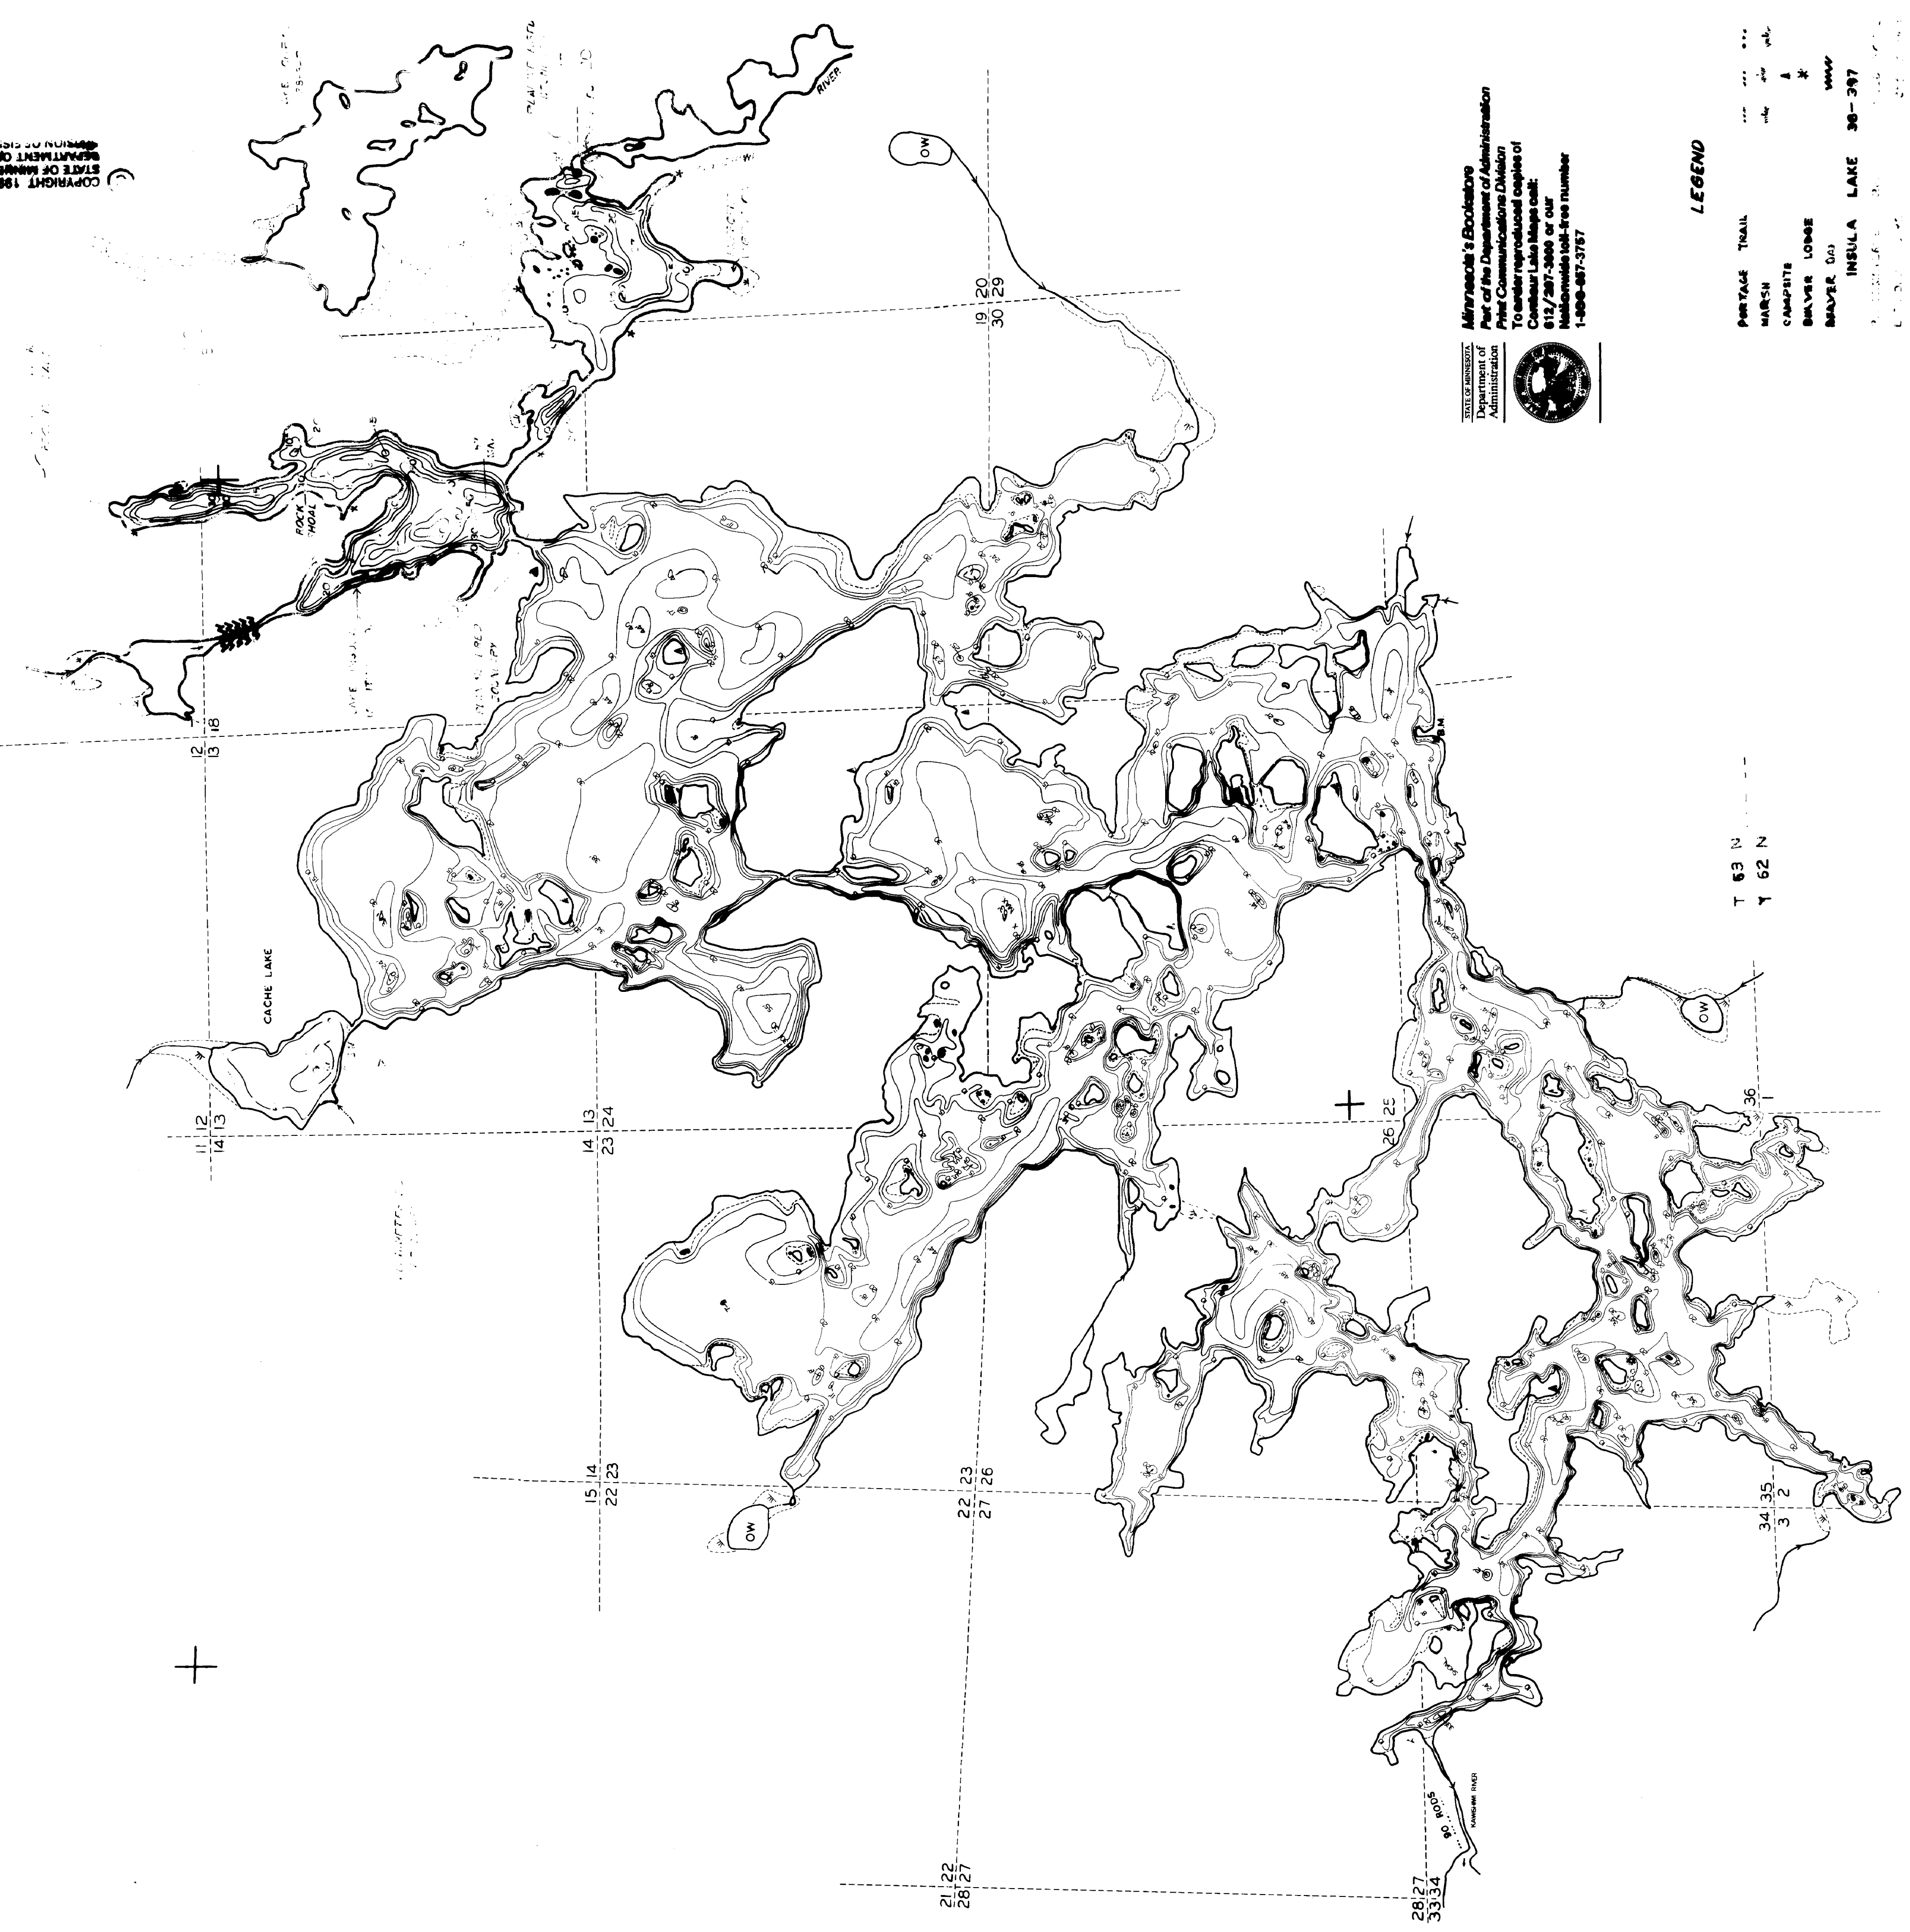

MINNESOTA
DEPARTMENT OF NATURAL RESOURCES
STATE OF MINNESOTA
COPYRIGHT 1983

R 8 W R 7 W

Minnesota's Bookstore
Part of the Department of Administration
Print Communications Division
To order reprographic copies of
Cultural Lake Maps call:
612/297-2888 or our
toll-free number
1-800-887-3787

LEGEND

PERCENTAGE TOTAL	INSULA LAKE 38-397
MARSH	INSULA LAKE 39-477
CAMPBITE	
BEAVER LOOPS	
BEAVER DAM	

INSULA LAKE	LENGTH OF SHORELINE = 36.2 MILES
INSULA LAKE	LENGTH OF SHORELINE = 3.0 MILES
INSULA LAKE	ISLAND SHORELINES = 2.8 MILES
INSULA LAKE	REMAINS SHORELINES = 0.5 MILES
TOTAL	TOTAL = 42.5 MILES

STATE OF MINNESOTA
DEPARTMENT OF CONSERVATION
DIVISION OF GAME AND FISH
RESEARCH AND PLANNING SECTION
INSULA AND CACHE LAKES
LAKE COUNTY

FILE NO B - 319