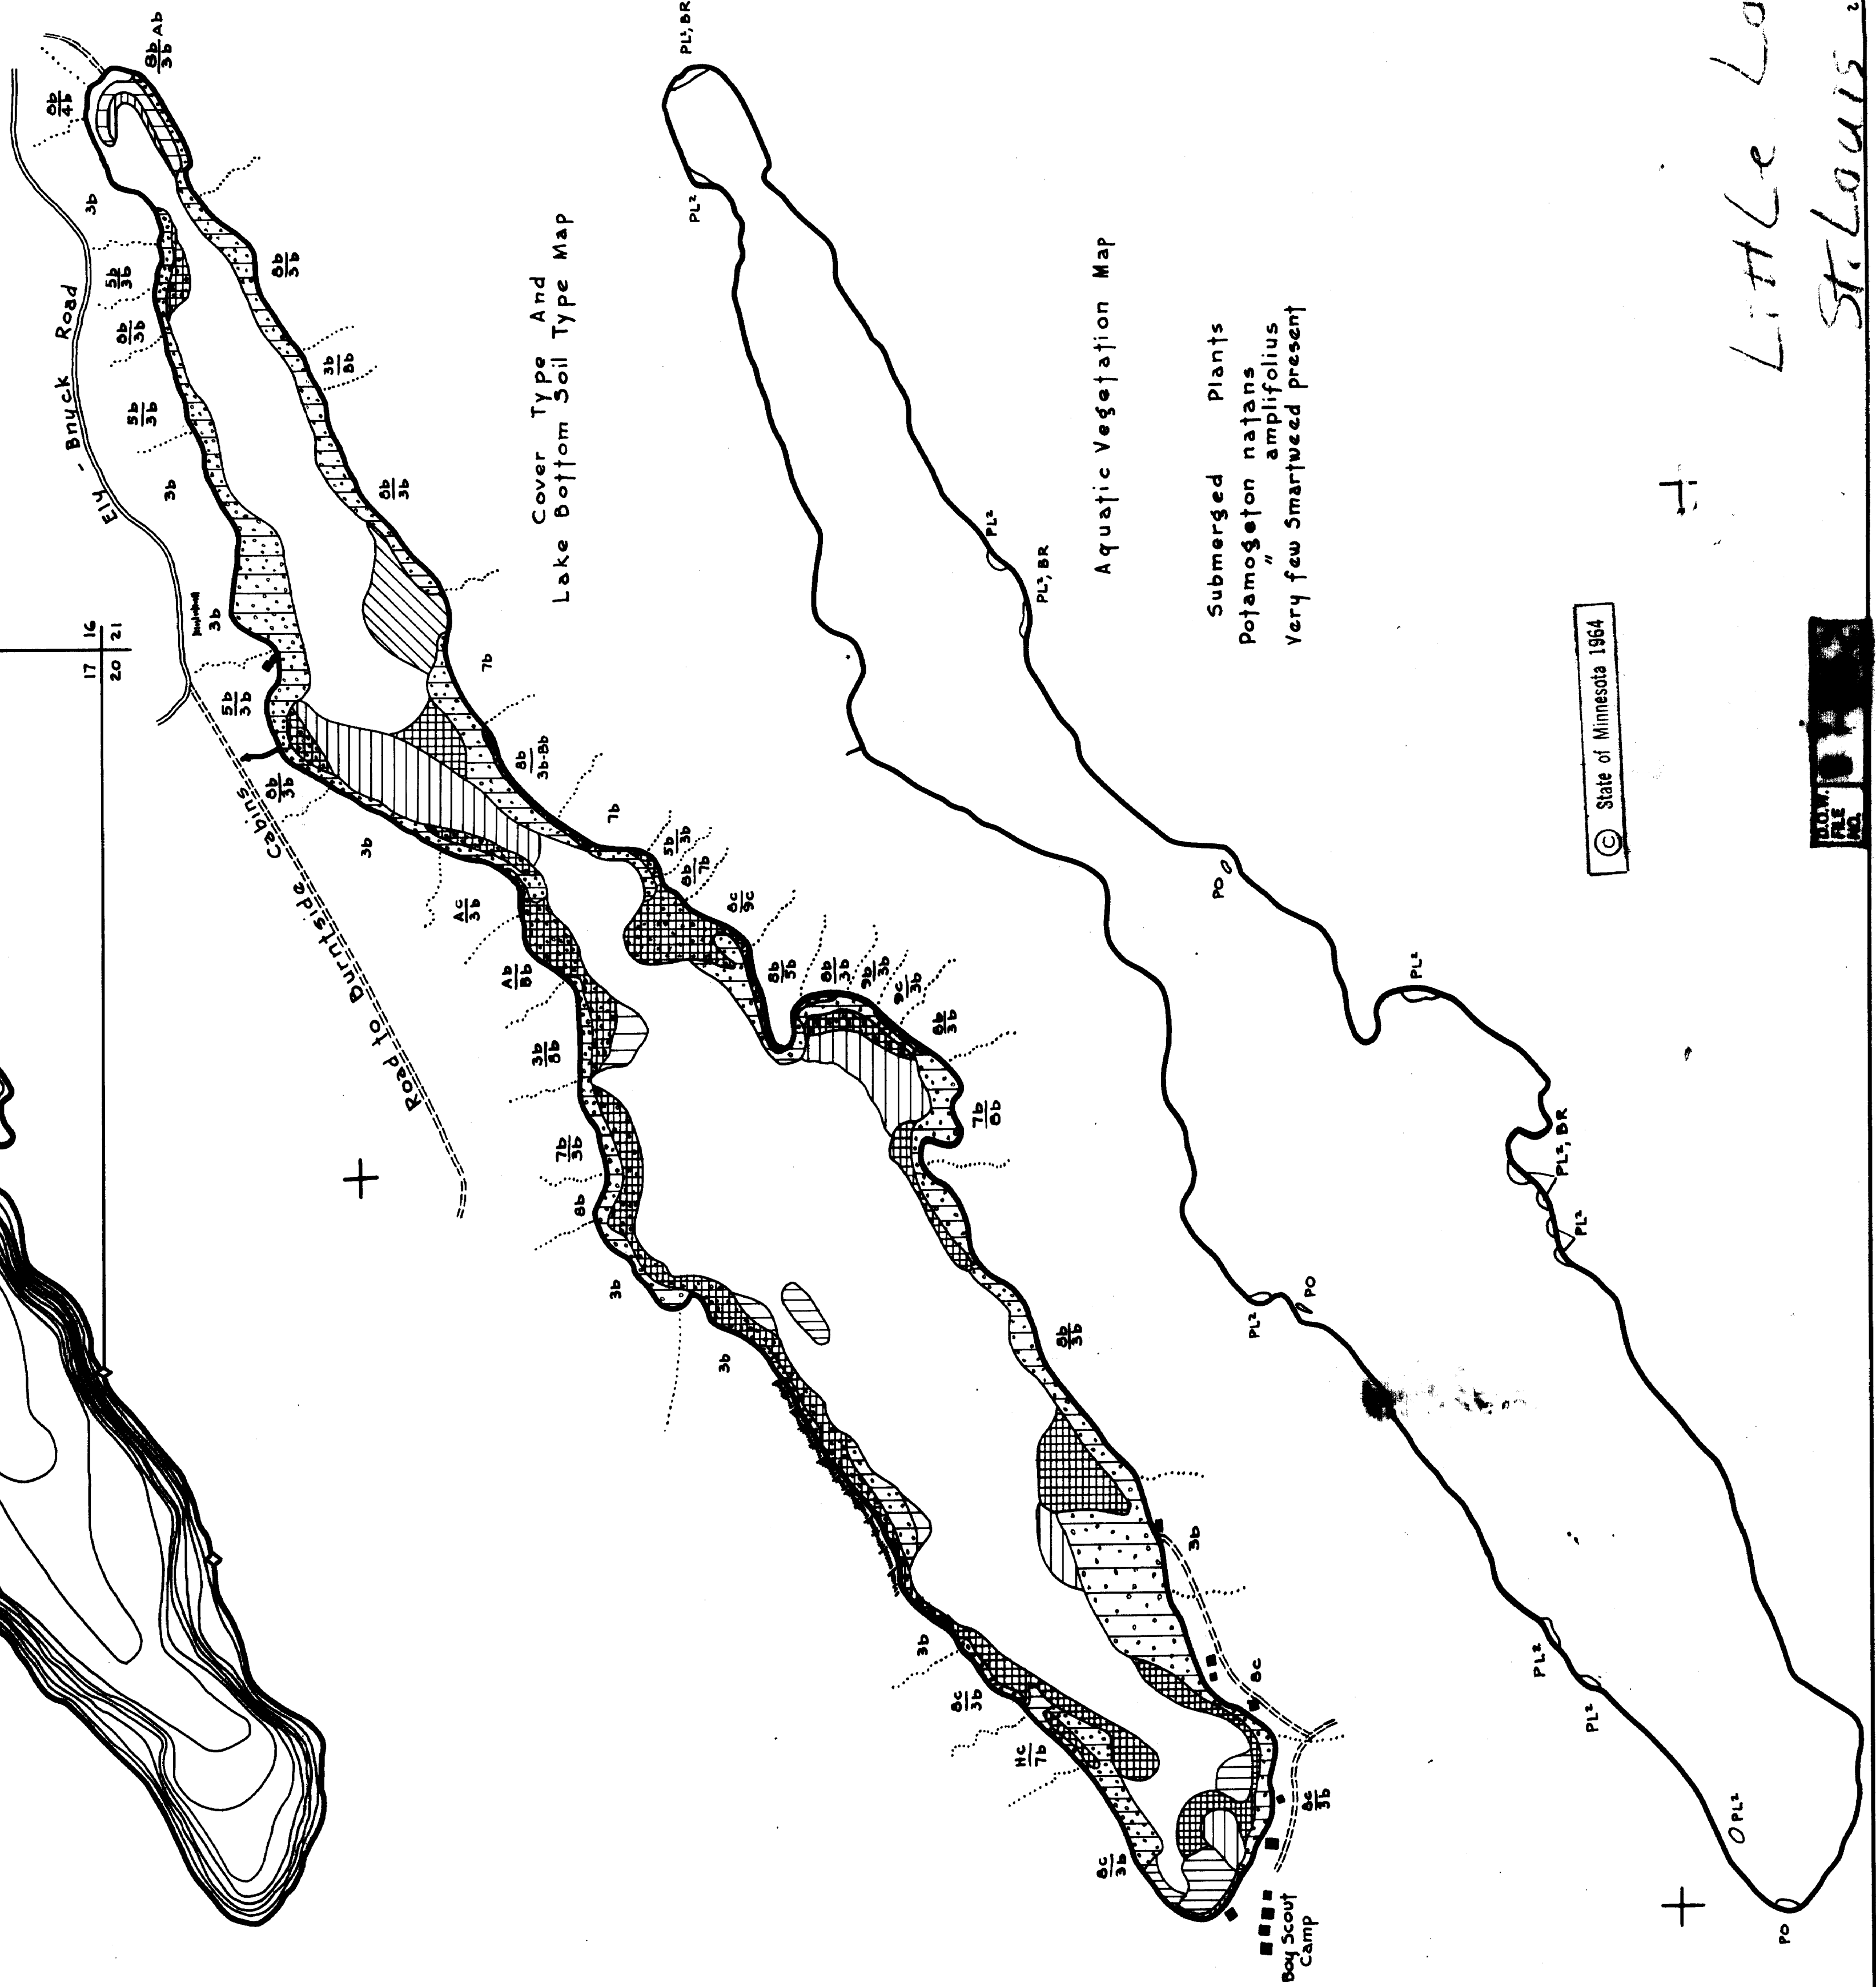

# LITTLE LONG LAKE

Superior National Forest

St. Louis Co., Minnesota

Location: Sec. 16, 17, 18, 19, 20, T. 63N., R. 12W.

Scale: 6 inches = 1 mile

Area: 192.6 Acres  
Length of Shoreline: 5.5 Miles

Minnesota Subdivisions:  
Public Land  
Private Land  
County Land  
City Land  
1-100-100-1-197

Contour Map  
Contour Interval = 5'

STATE OF MINNESOTA  
DEPARTMENT OF FISH AND WILDLIFE  
DIVISION OF AQUATIC RESOURCES  
COPYRIGHT 1983

Lake Cover Type And  
Bottom Soil Type Map

Aquatic Vegetation Map

Submerged Plants  
Potamogeton natans  
amphifolius  
Very few Smartweed present

State of Minnesota 1984

Little Long  
St. Louis

1-100-100-1-197