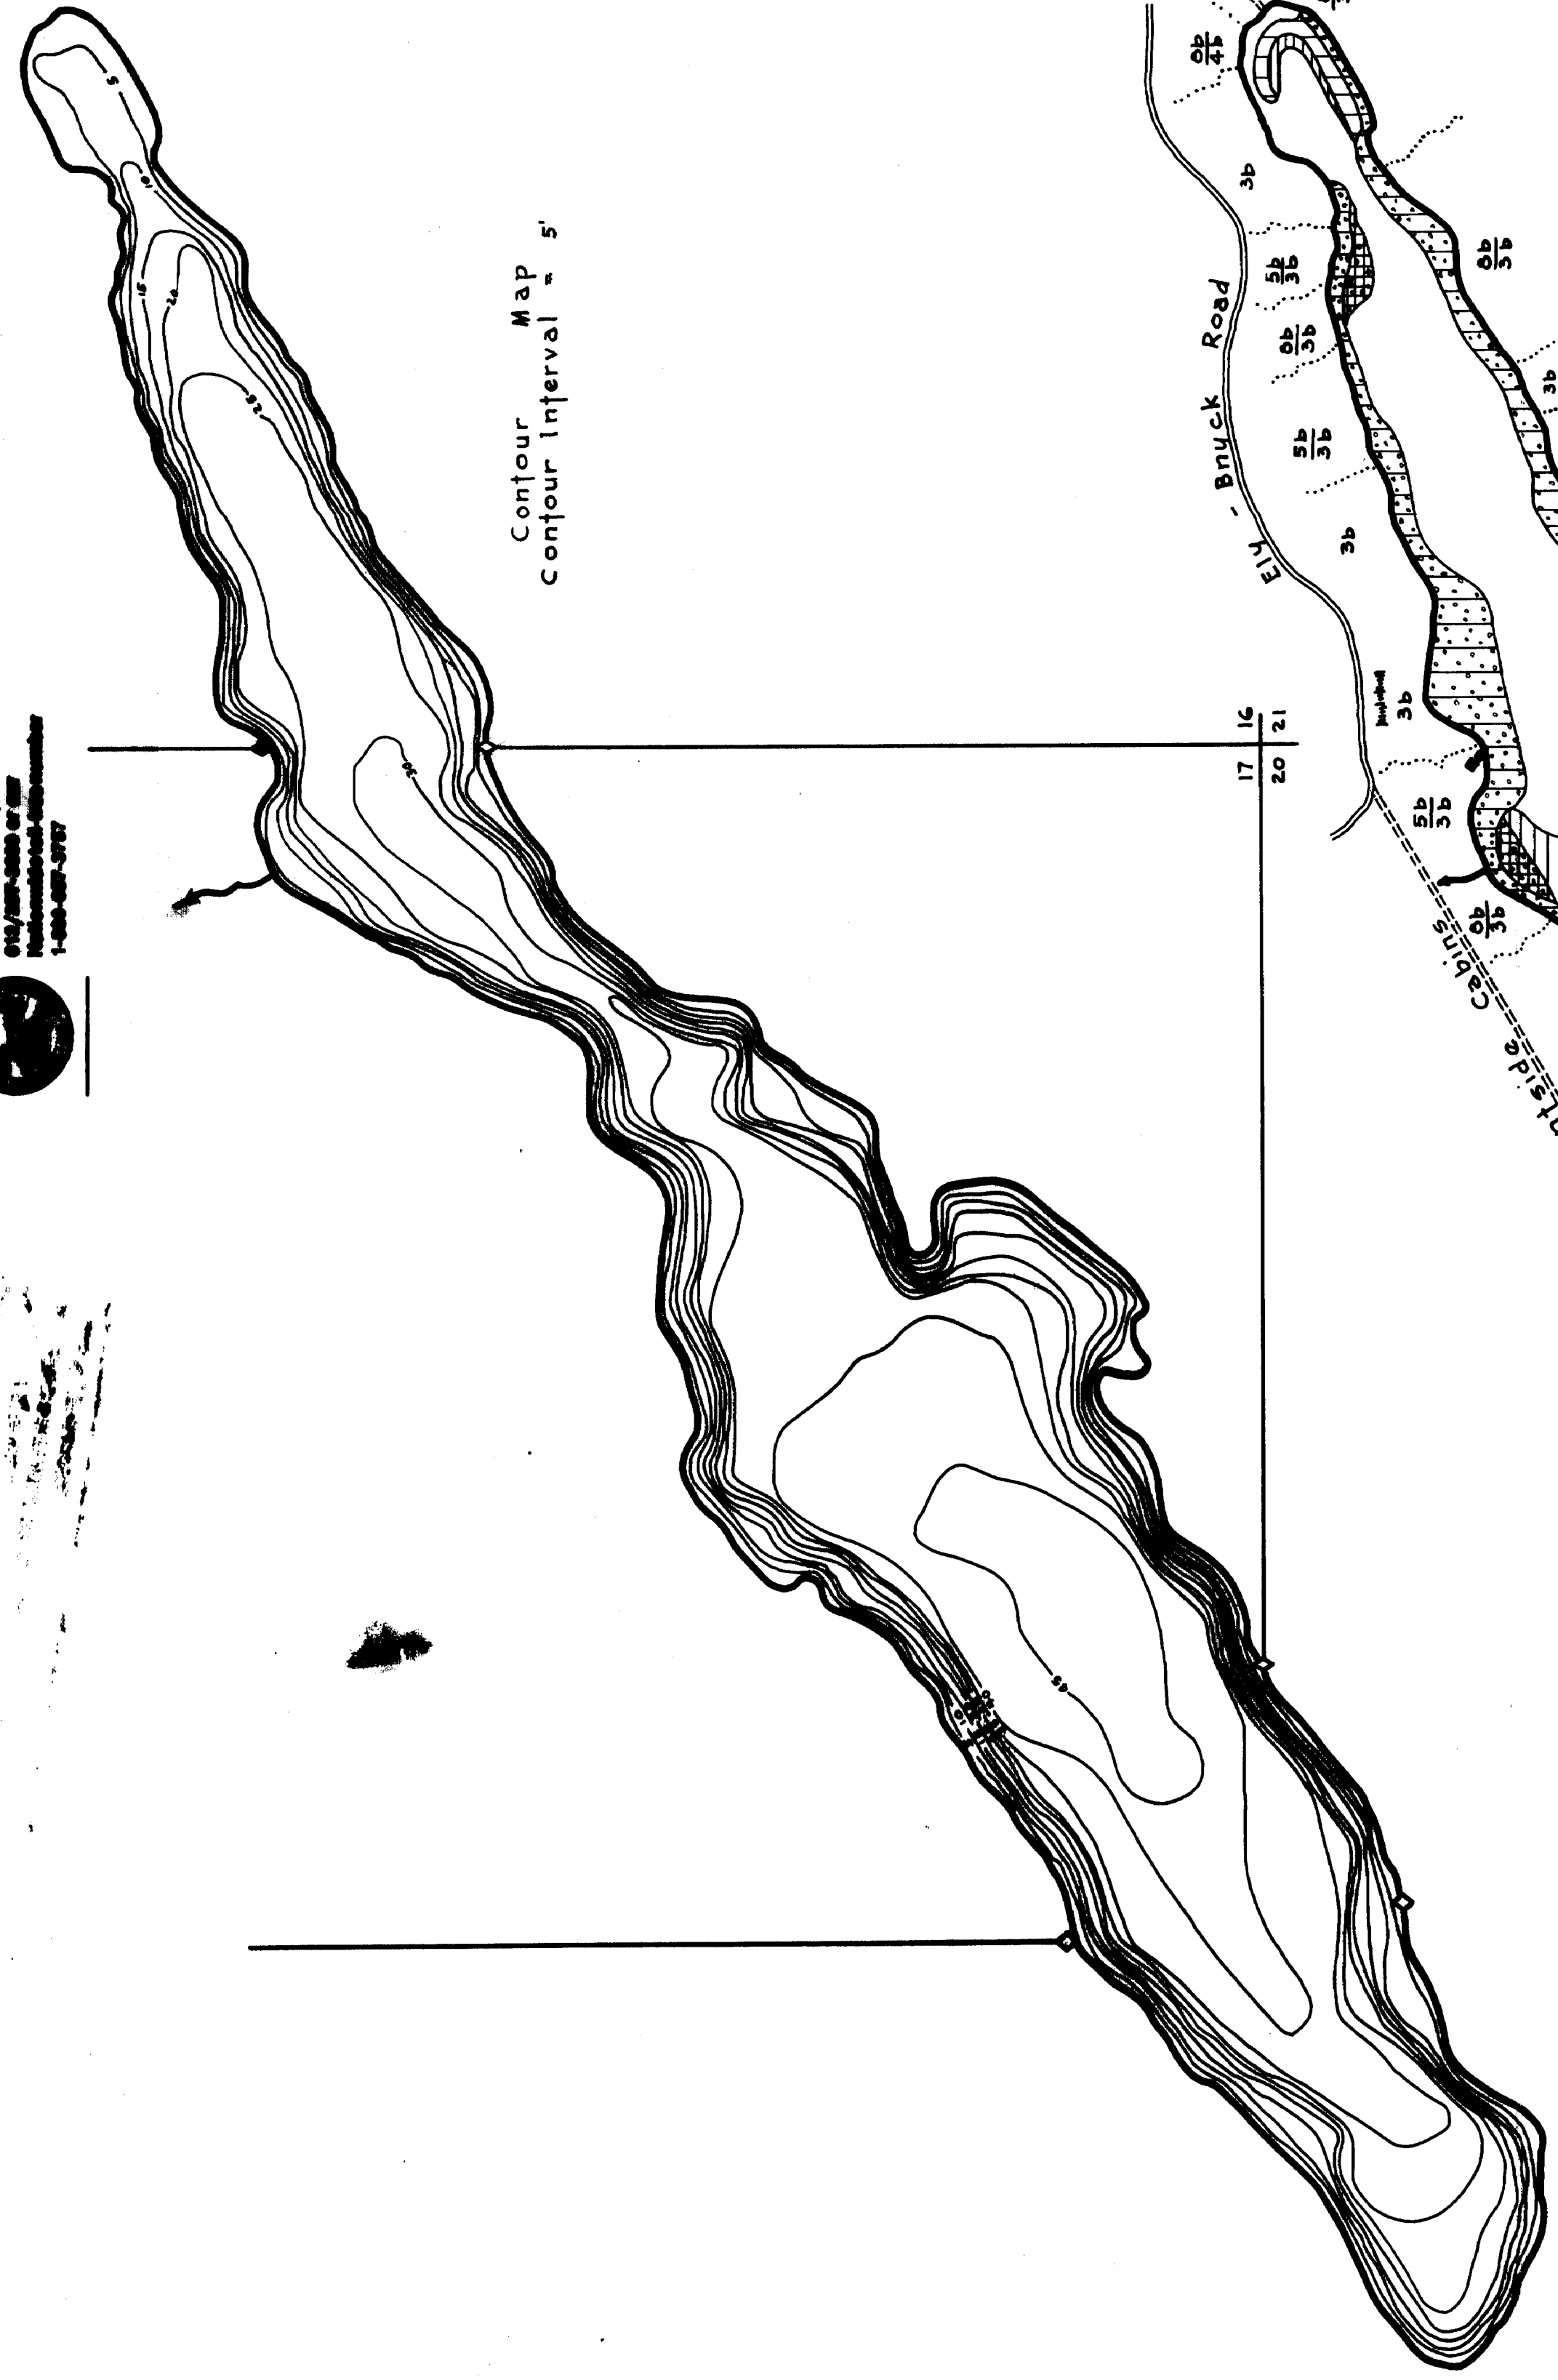

# LITTLE LONG LAKE

Superior National Forest

St. Louis Co., Minnesota

Location: Sec. 16, 17, 18, 19, 20, T. 63N., R. 12W.

Scale: 6 inches = 1 mile

Area: 192.6 Acres  
Length of Shoreline: 5.5 Miles

Minnesota Subdivisions:  
Public Land  
Private Land  
County Land  
City Land  
1-100-100-1-197

Contour Map  
Contour Interval = 5'

STATE OF MINNESOTA  
DEPARTMENT OF FISH AND WILDLIFE  
DIVISION OF AQUATIC RESOURCES  
COPYRIGHT 1983

Lake Cover Type And  
Bottom Soil Type Map

Aquatic Vegetation Map

Submerged Plants  
Potamogeton natans  
amphifolius  
Very few Smartweed present

State of Minnesota 1984

Little Long  
St. Louis

1-100-100-1-197