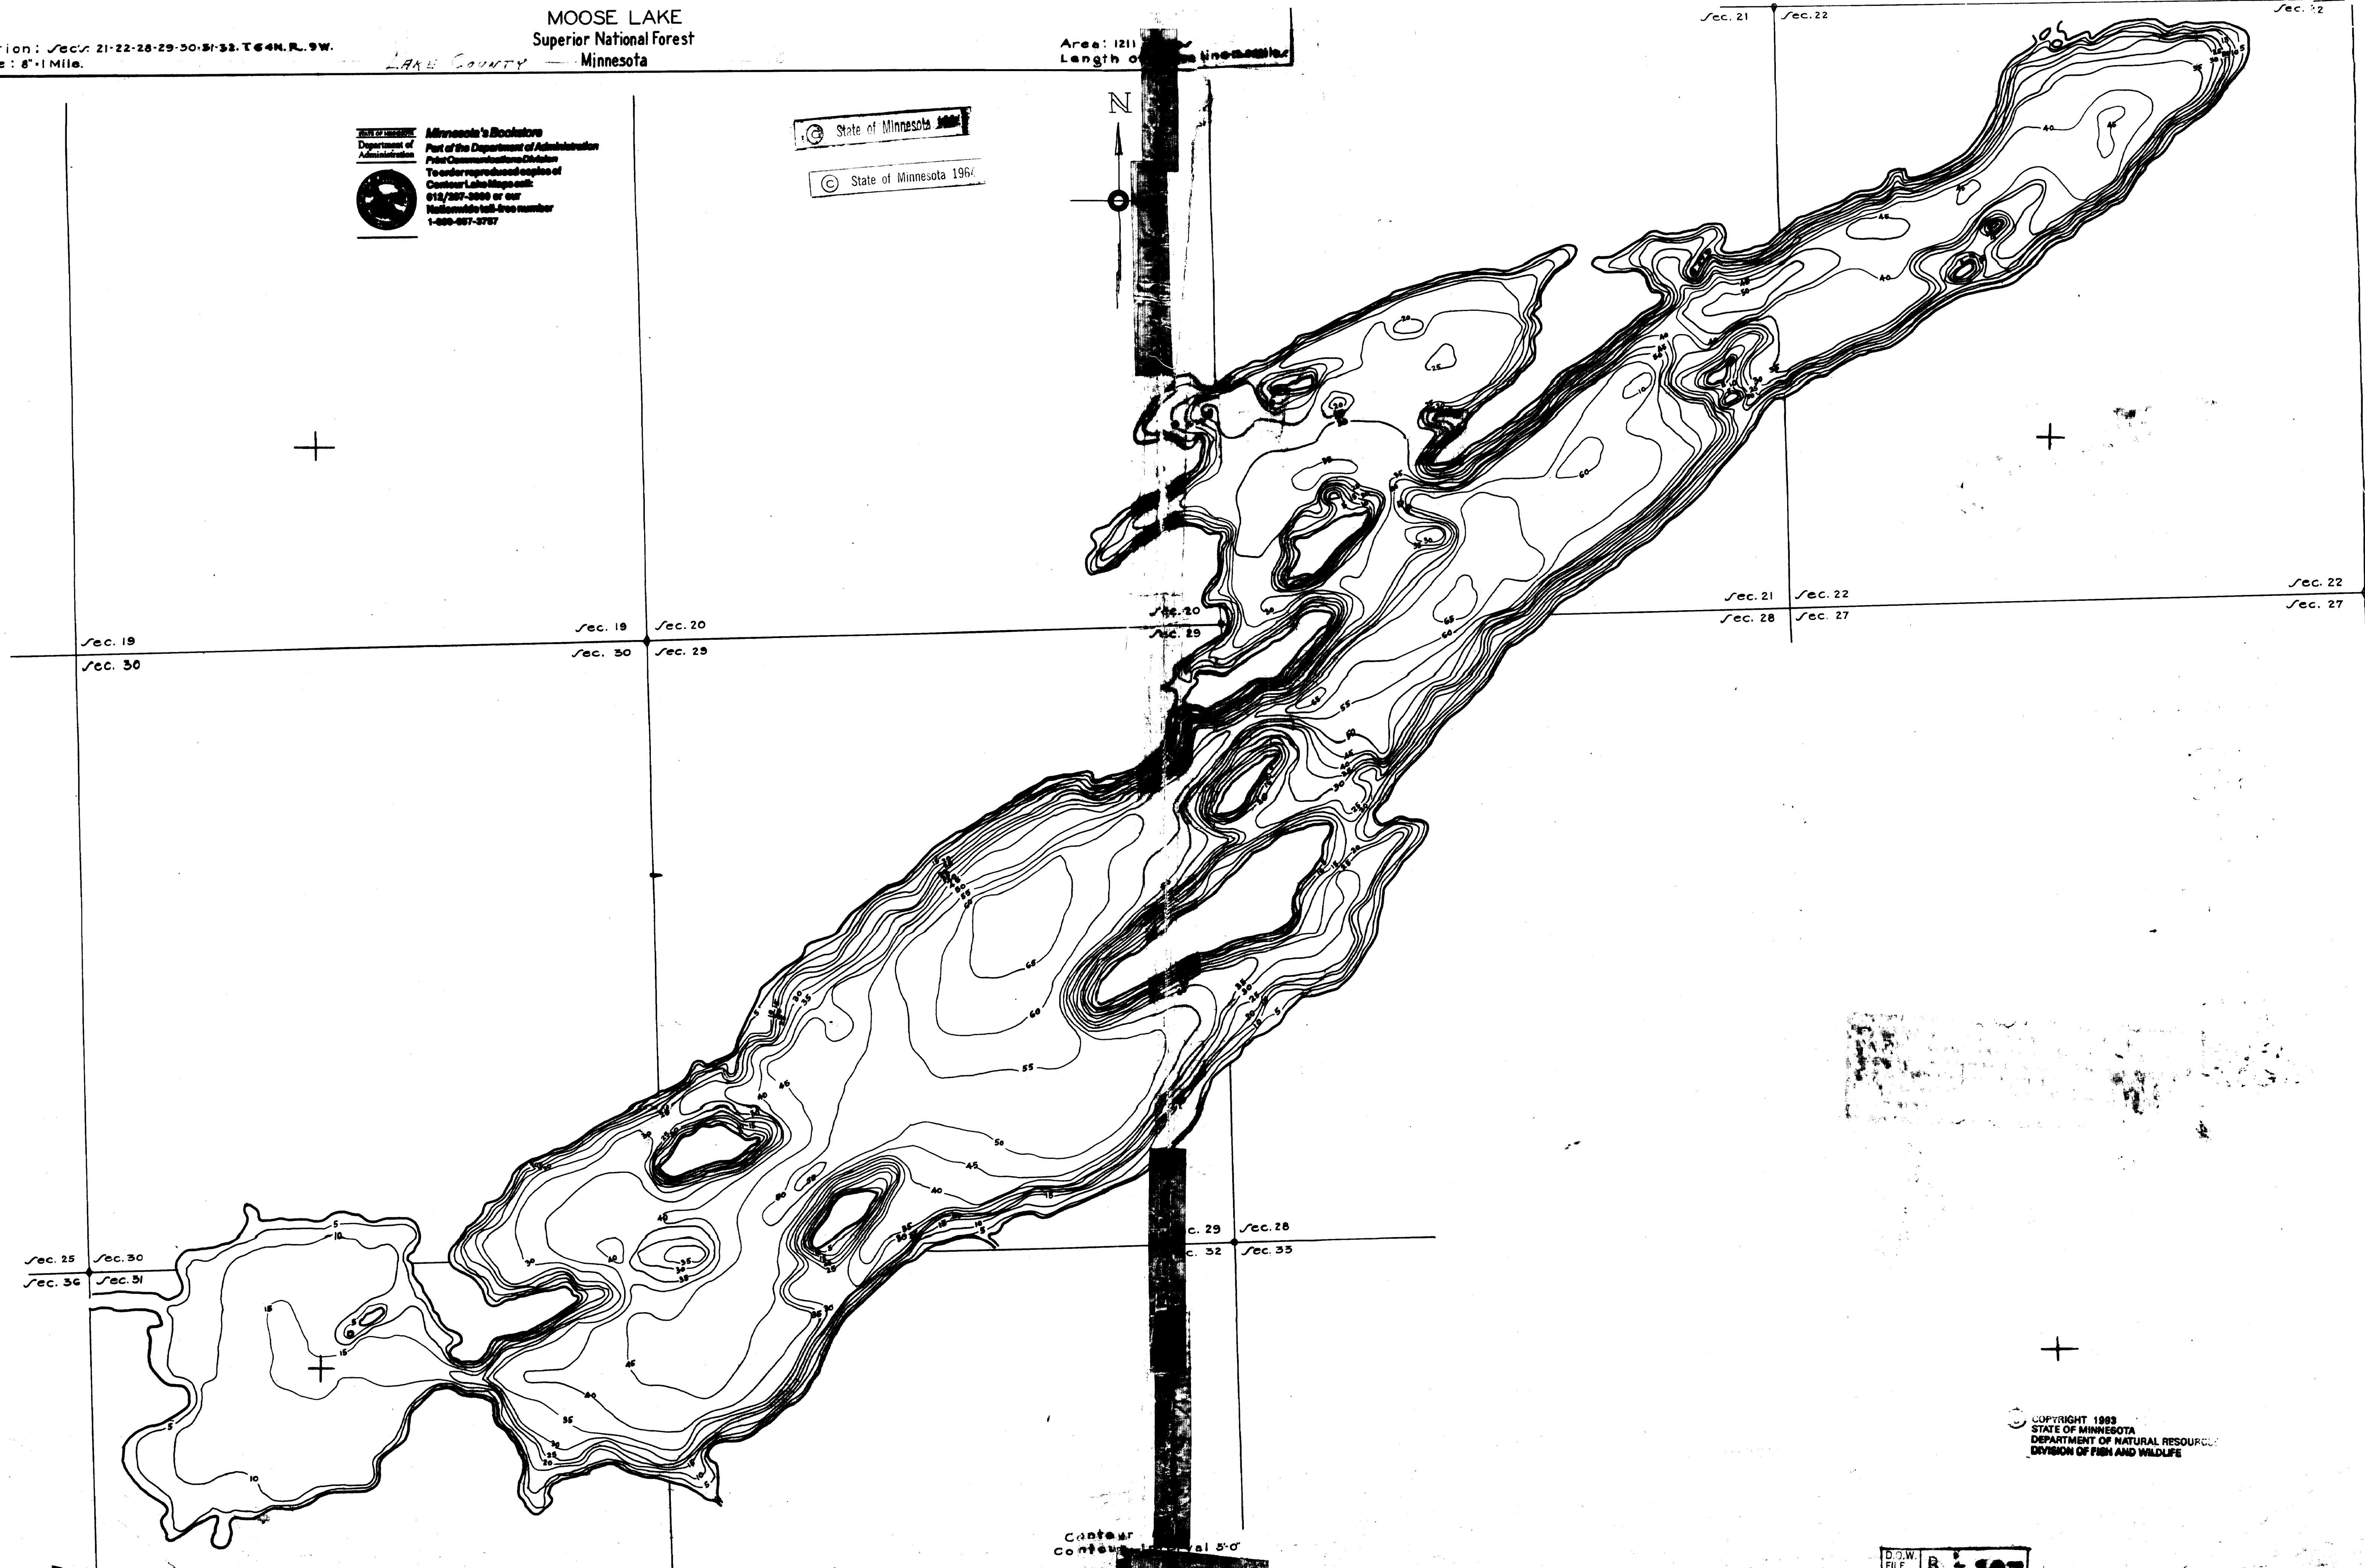

Location: Secs. 21-22-28-29-30-31-32, T64N. R. 9W.
Scale: 8"=1 Mile.

MOOSE LAKE
Superior National Forest
Minnesota

Area: 1211
Length of

Minnesota's Bookstore
Department of Administration
Part of the Department of Administration
Print Communications Division
To order reproduced copies of
Customer Lake Maps call:
612/297-3888 or our
Nationwide toll-free number
1-800-657-3767

State of Minnesota
© State of Minnesota 1964

Contour
Interval 5'-0"

14008

COPYRIGHT 1963
STATE OF MINNESOTA
DEPARTMENT OF NATURAL RESOURCES
DIVISION OF FISH AND WILDLIFE

D.O.W.
FILE
NO. 8-187