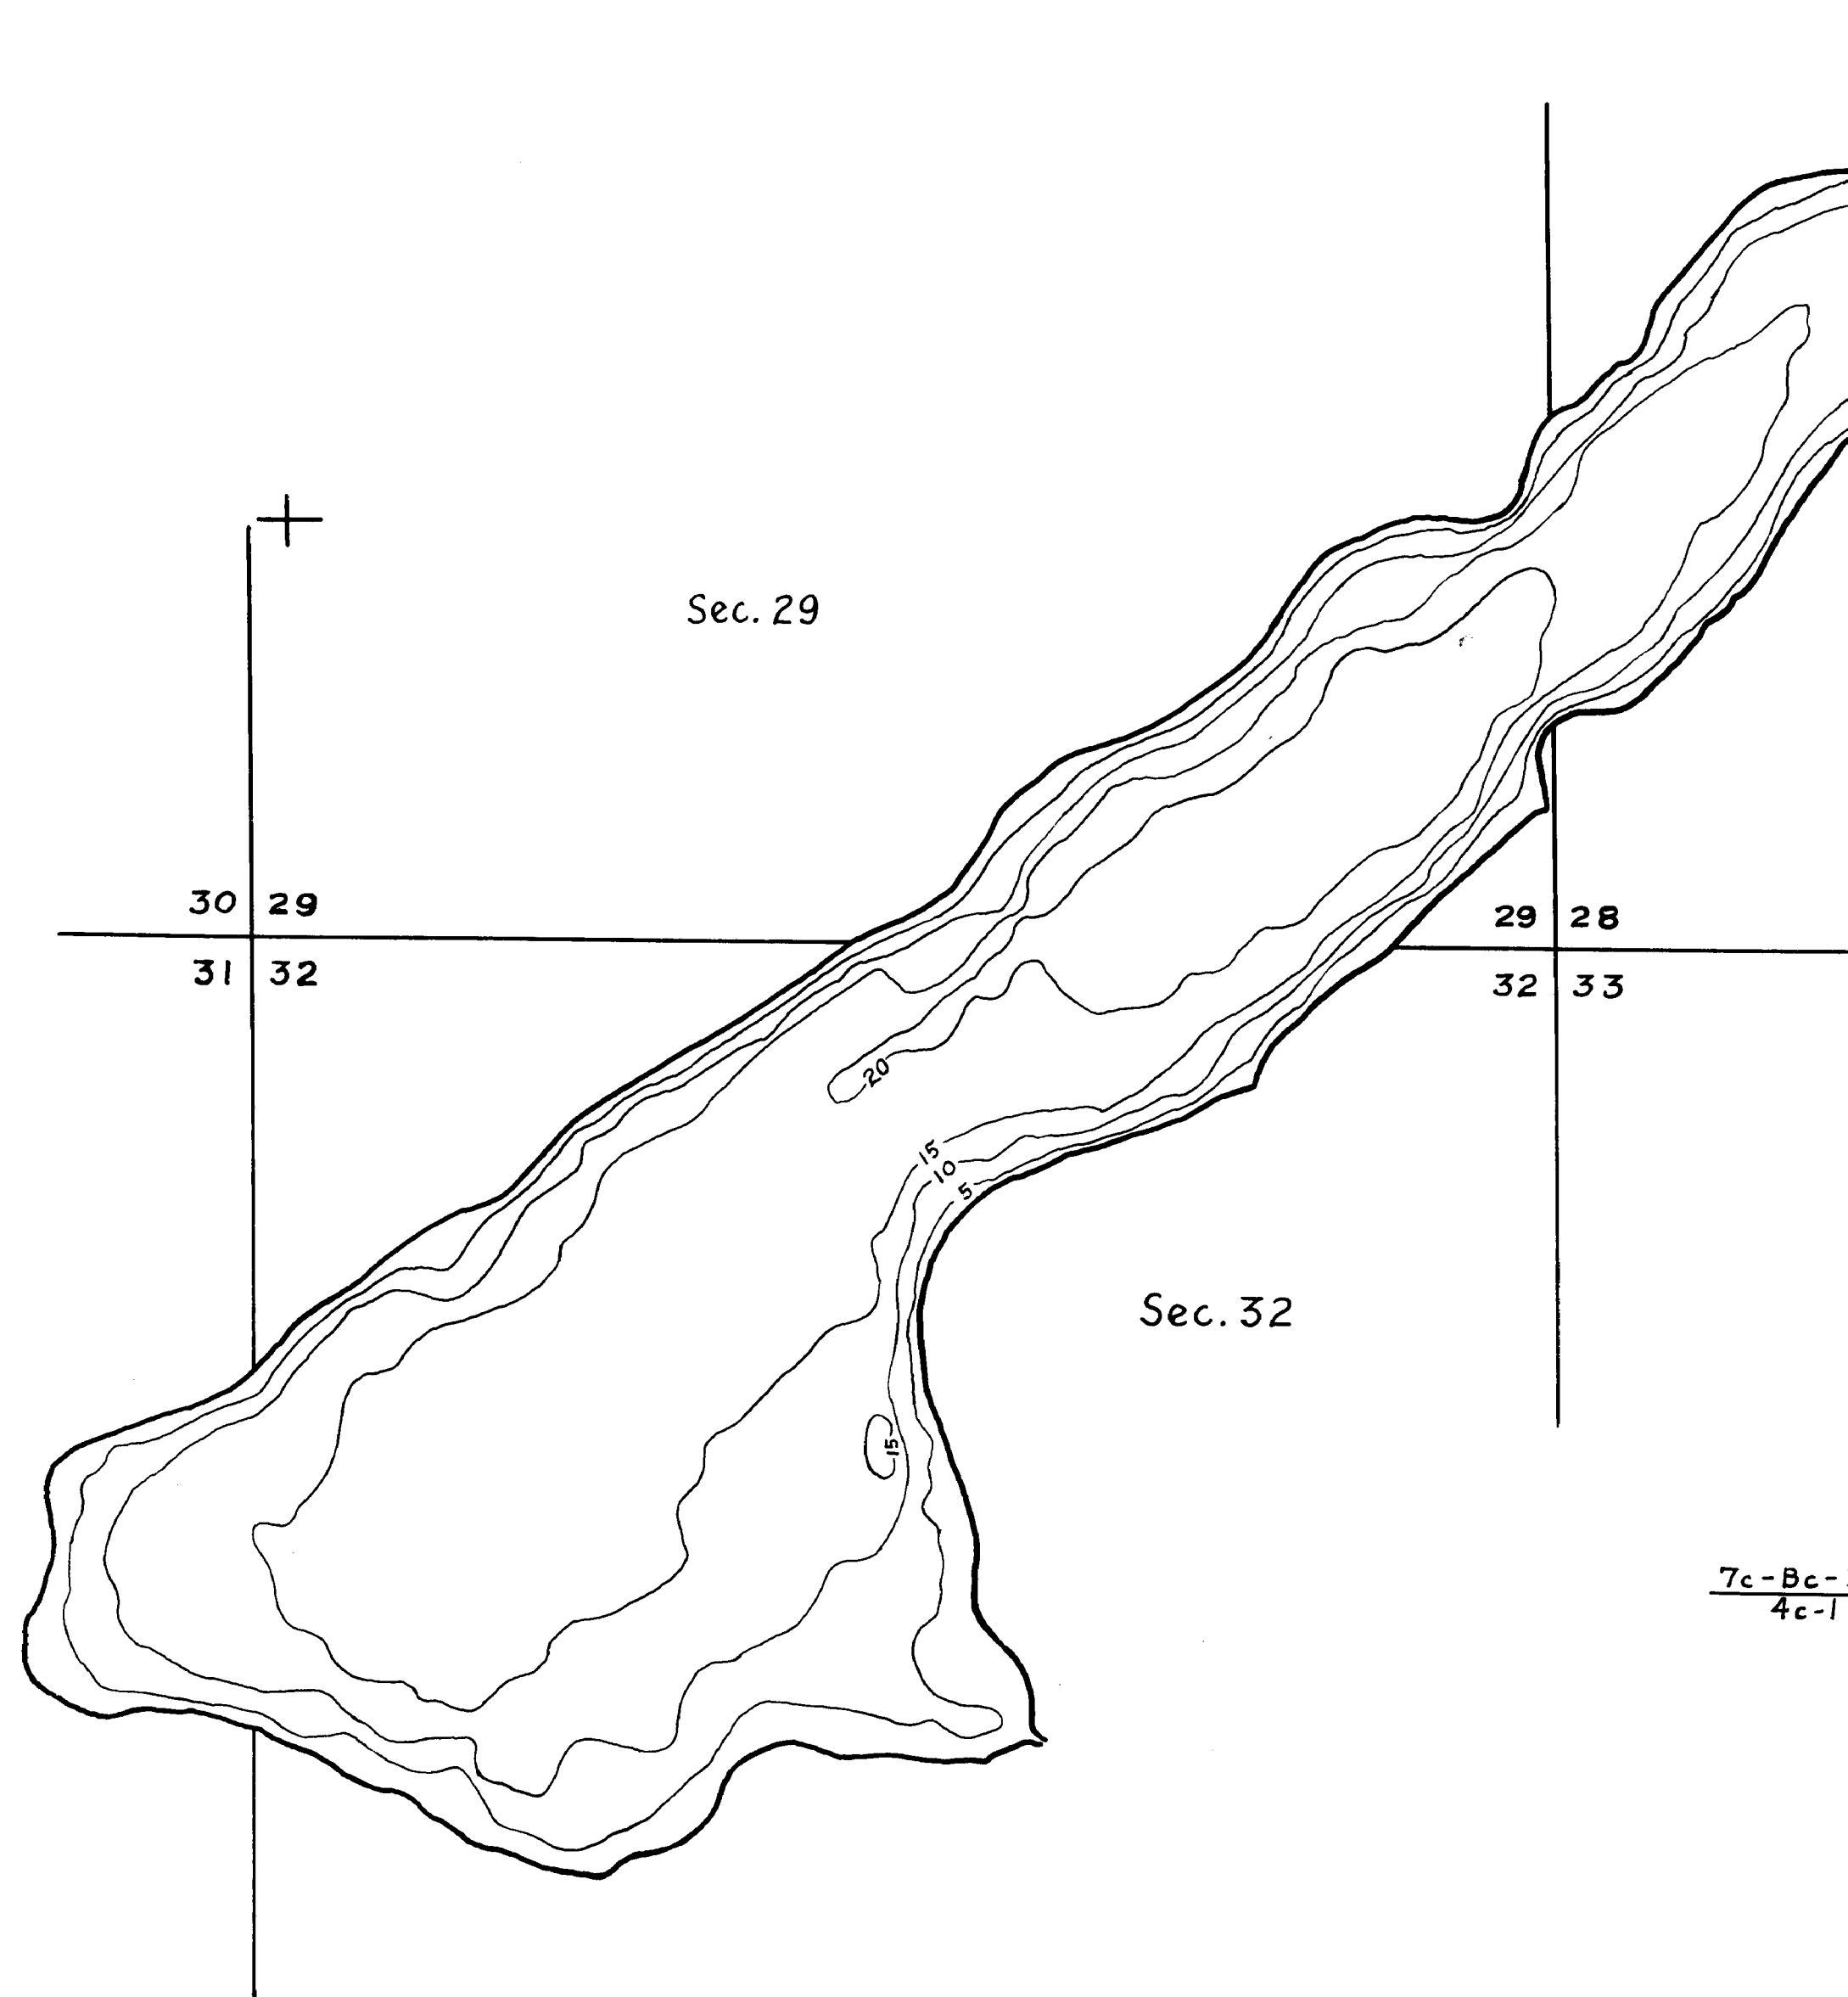

Minnesota's Bookstore
Part of the Department of Administration
Print Communications Division
To order reproduced copies of
Contour Lake Maps call:
612/297-3000 or our
Nationwide toll-free number
1-800-657-3757

© COPYRIGHT 1993
STATE OF MINNESOTA
DEPARTMENT OF NATURAL RESOURCES
DIVISION OF FISH AND WILDLIFE

Contour Map
Contour Interval - 5'

Cover Type And
Lake Bottom Soil Type Map

B-97