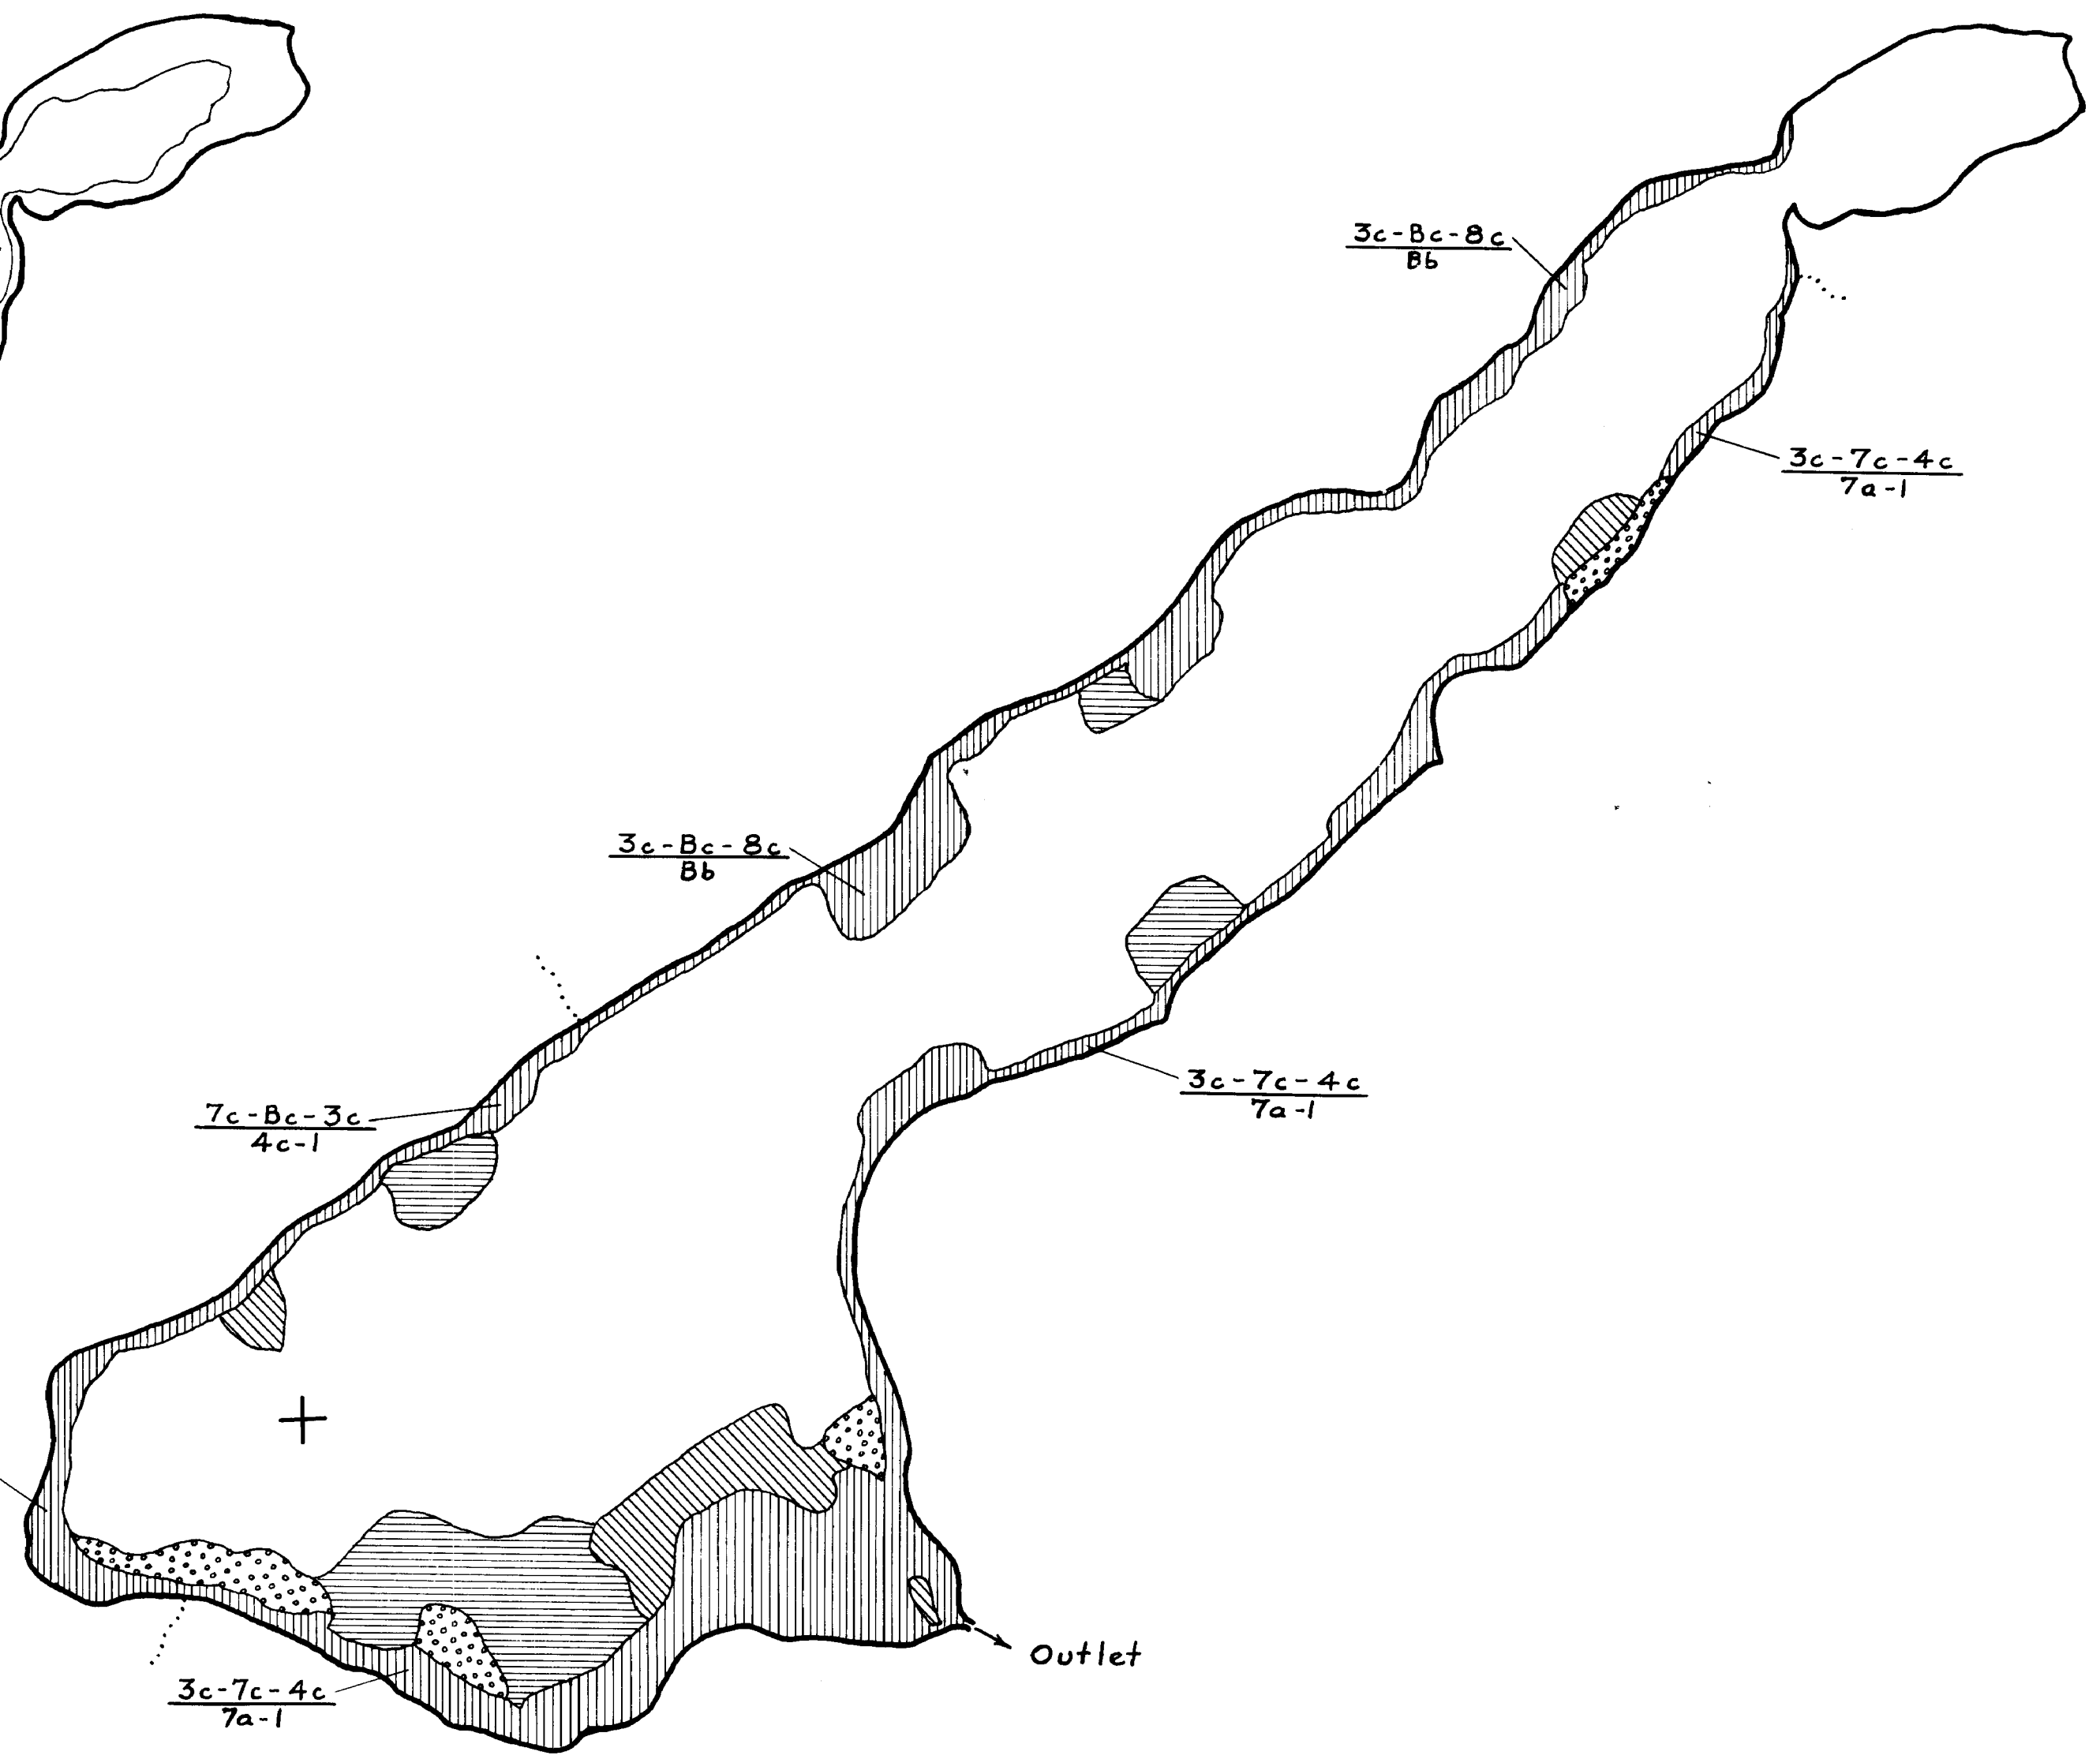

Minnesota's Bookstore
Part of the Department of Administration
Print Communications Division
To order reproduced copies of
Contour Lake Maps call:
612/297-3000 or our
Nationwide toll-free number
1-800-657-3757

© COPYRIGHT 1993
STATE OF MINNESOTA
DEPARTMENT OF NATURAL RESOURCES
DIVISION OF FISH AND WILDLIFE

Contour Map
Contour Interval - 5'

Cover Type And
Lake Bottom Soil Type Map

B-97