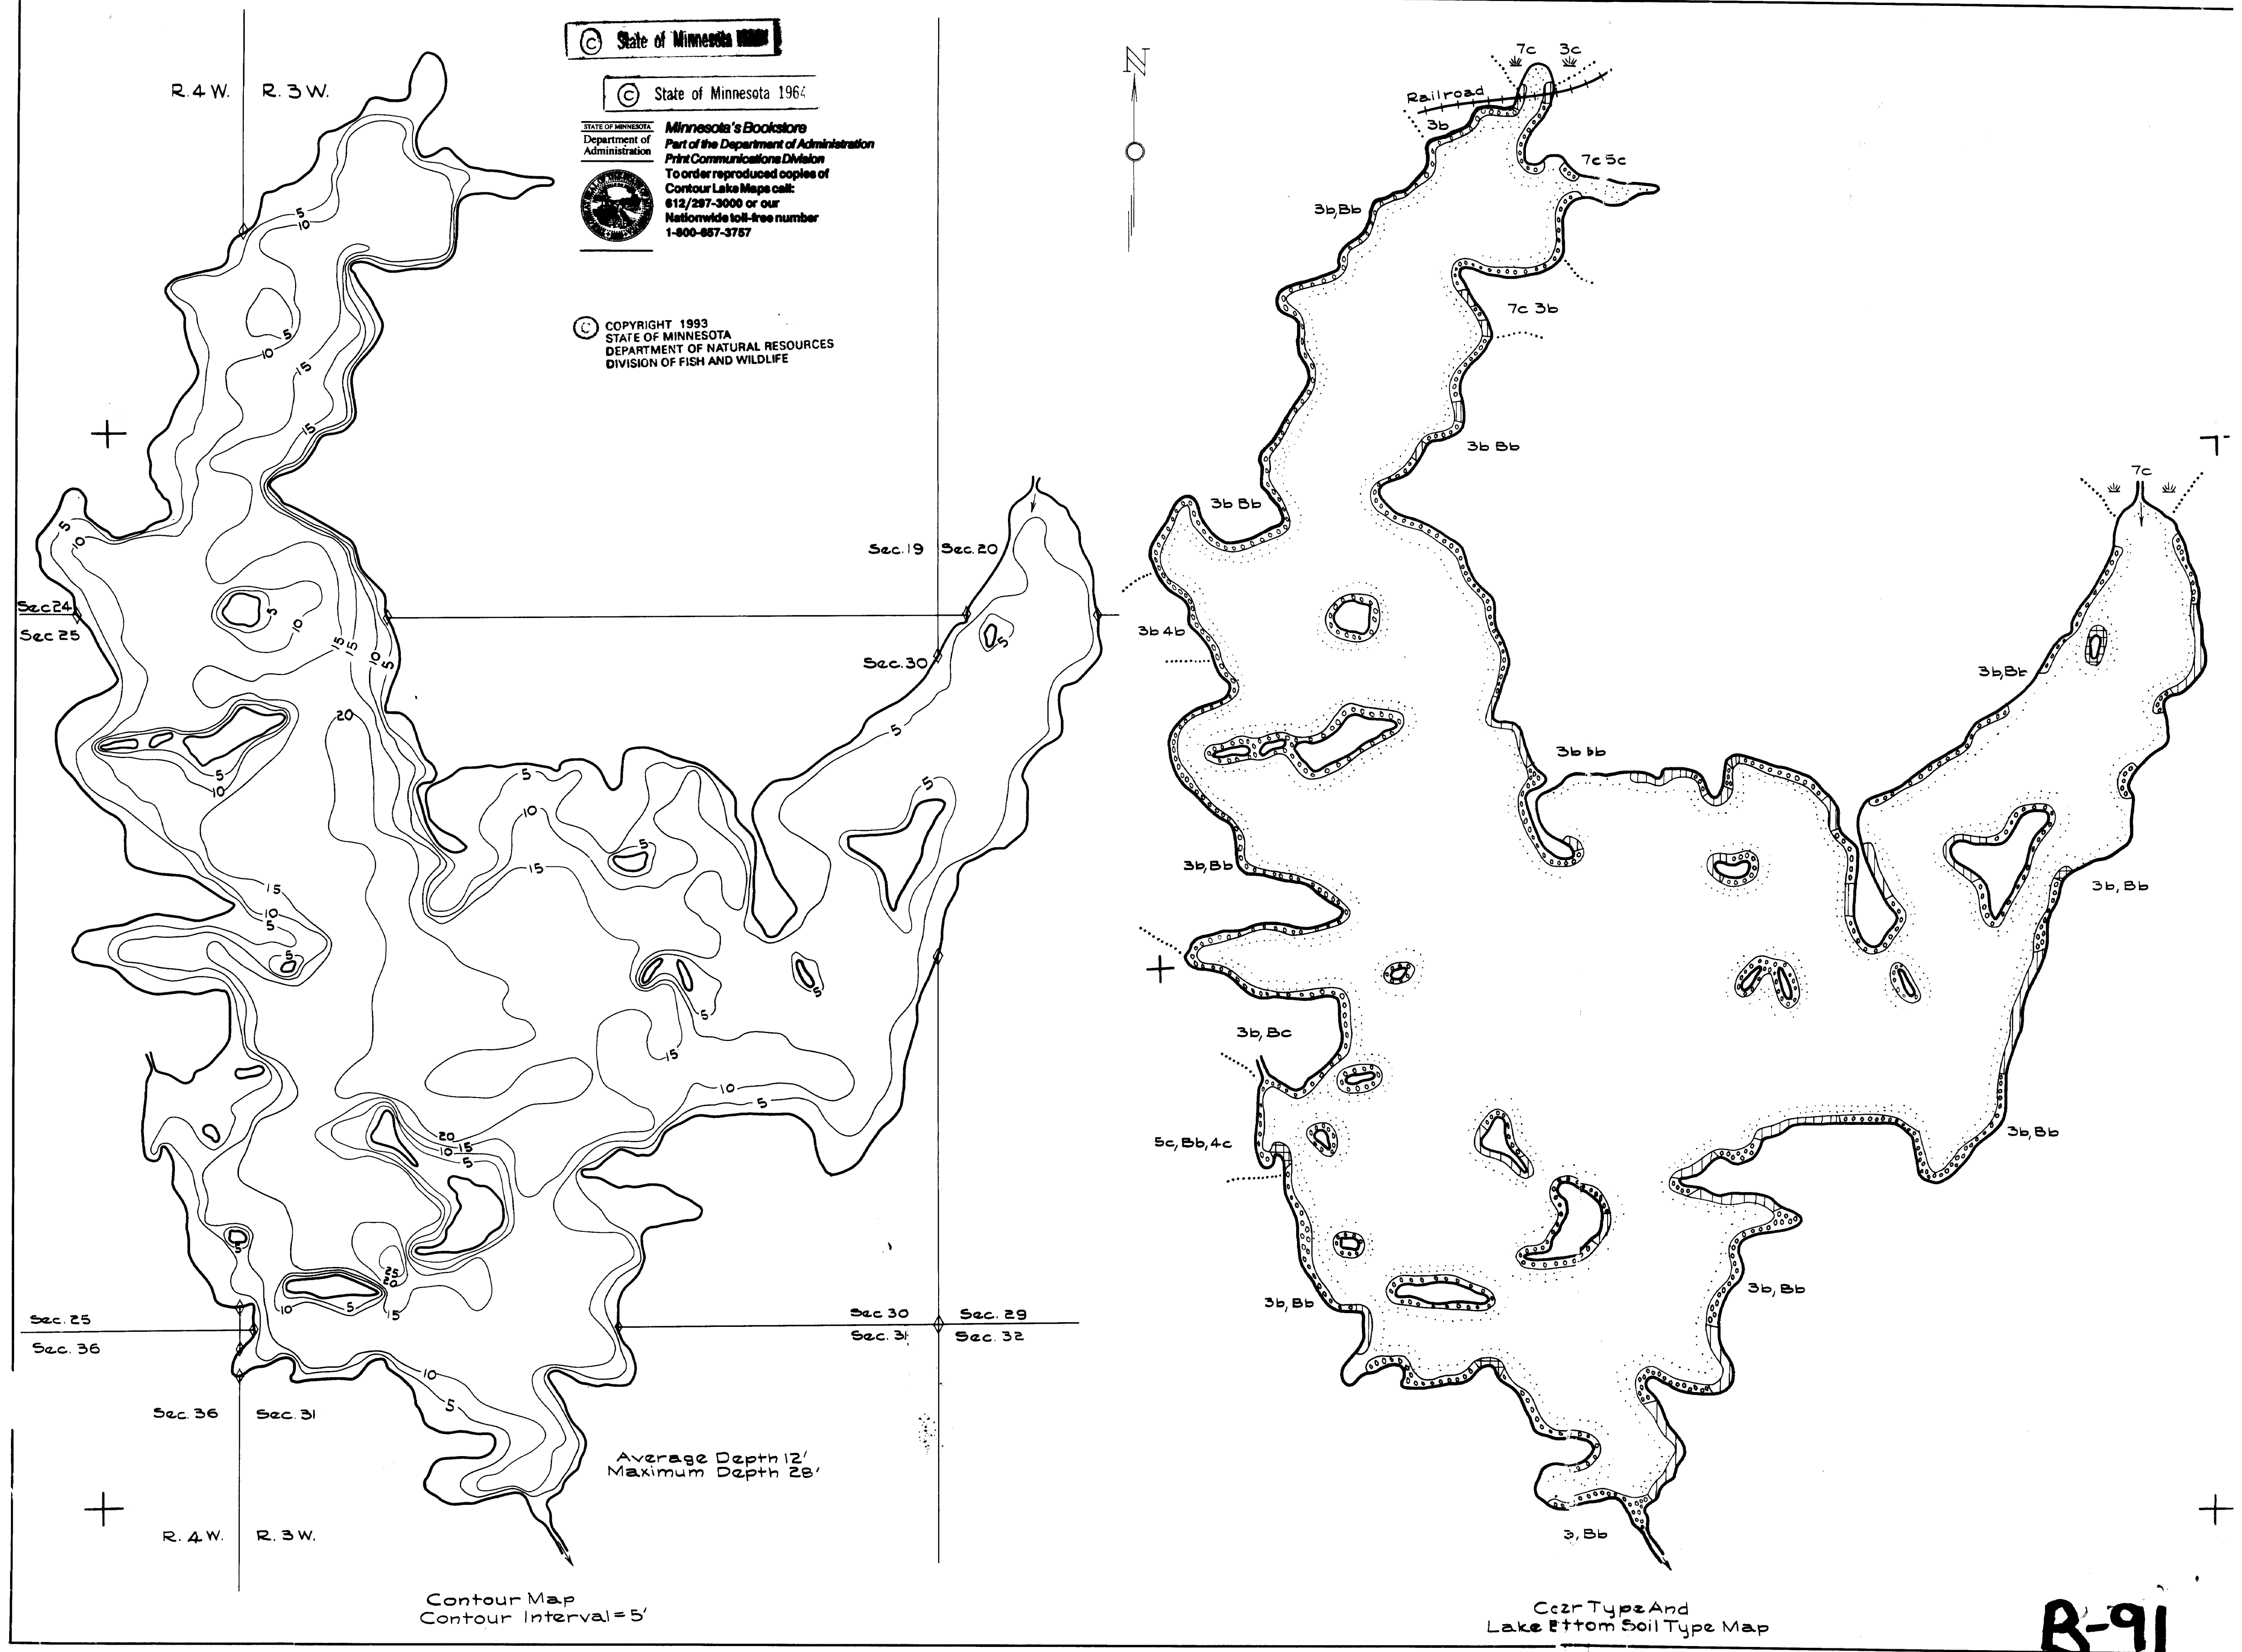

Location Secs. 19, 20, 29, 30, 31 T. 62N. R. 3W.
 Secs. 24, 25, 36 T. 62N. R. 4 W.
 Scale 8 inches = 1 Mile

PINE LAKE (Crescent)
 Superior National Forest
COOK Co. — Minnesota

Area 744 Acres 19 Acres Islands
 Length of Shoreline 10.4 Miles

State of Minnesota
 State of Minnesota 1964
 Minnesota's Bookstore
 Part of the Department of Administration
 Print Communications Division
 To order reproduced copies of
 Contour Lake Maps call:
 612/297-3000 or our
 Nationwide toll-free number
 1-800-667-3767
 COPYRIGHT 1993
 STATE OF MINNESOTA
 DEPARTMENT OF NATURAL RESOURCES
 DIVISION OF FISH AND WILDLIFE

Contour Map
 Contour Interval = 5'

Color Type And
 Lake Bottom Soil Type Map

B-91