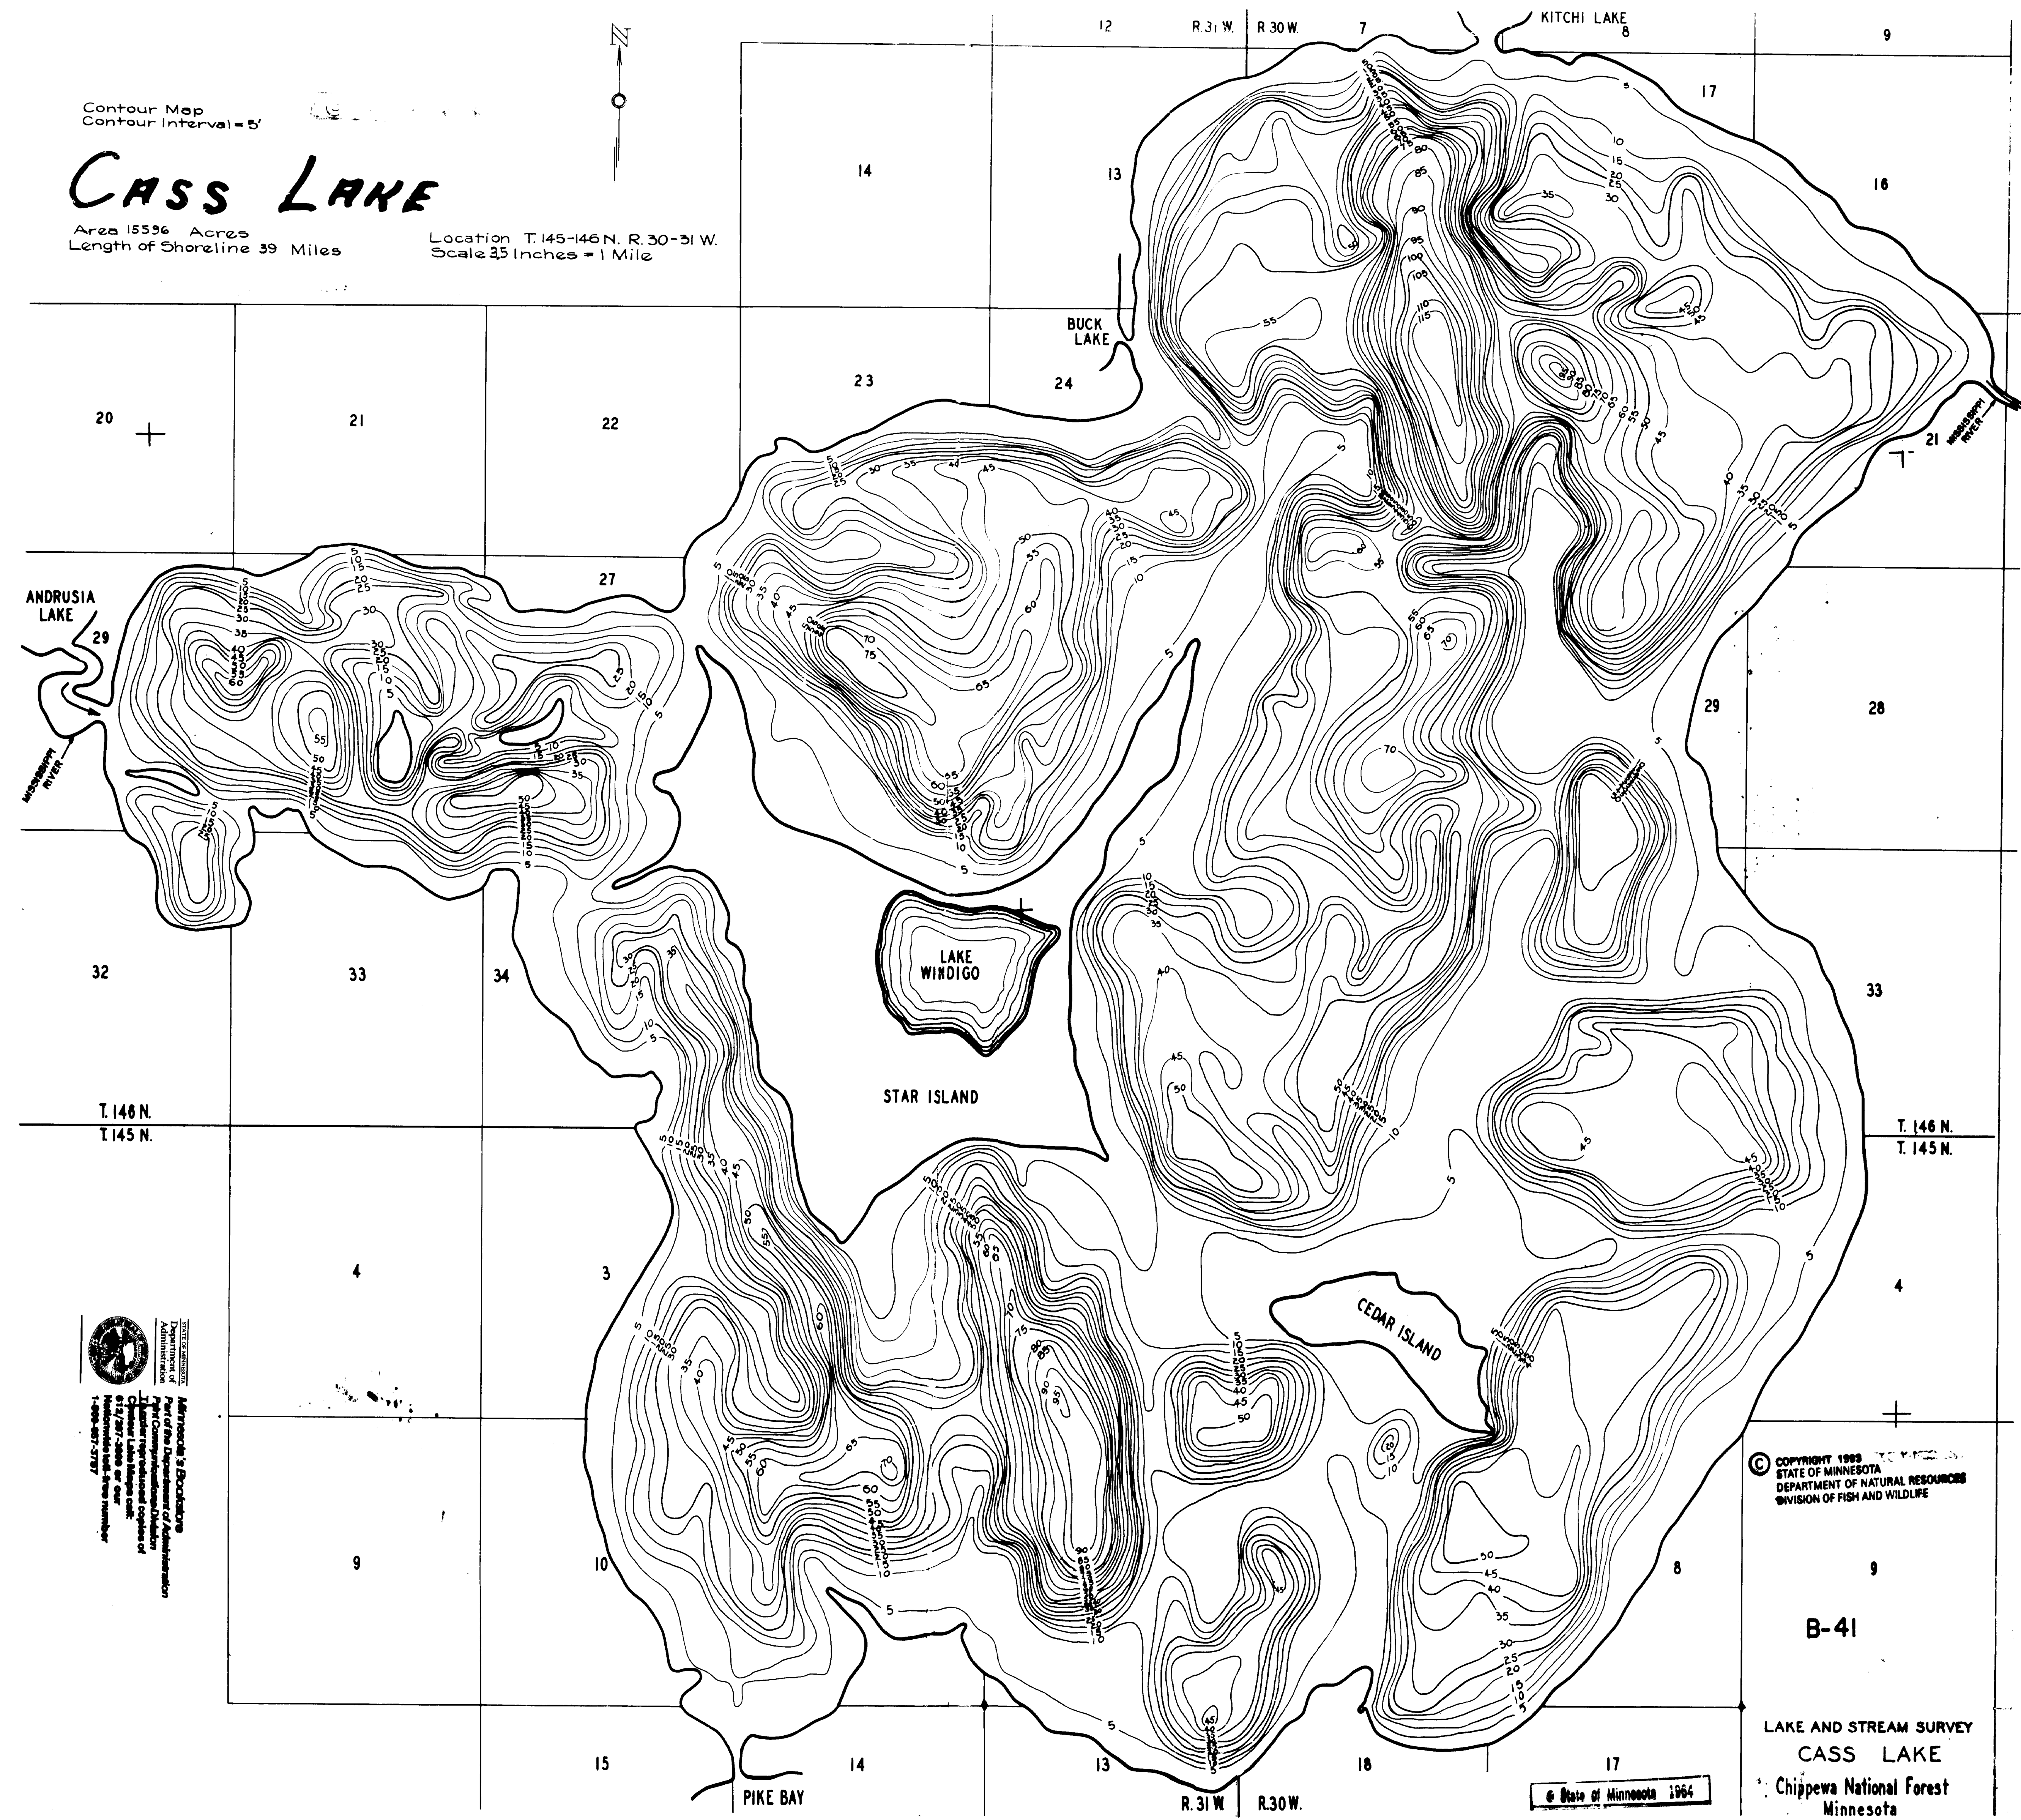

Contour Map
Contour Interval = 5'

CASS LAKE

Area 15596 Acres
Length of Shoreline 59 Miles

Location T. 145-146 N. R. 30-31 W.
Scale 35 Inches = 1 Mile

Minnesota's Department of Natural Resources
Part of the Department of Administration
1000 University Avenue, S.W.
St. Paul, Minnesota 55155
Phone: 612/297-2800 or our
toll-free number 1-800-657-3787

© COPYRIGHT 1993
STATE OF MINNESOTA
DEPARTMENT OF NATURAL RESOURCES
DIVISION OF FISH AND WILDLIFE

B-41

LAKE AND STREAM SURVEY
CASS LAKE
Chippewa National Forest
Minnesota

State of Minnesota 1964